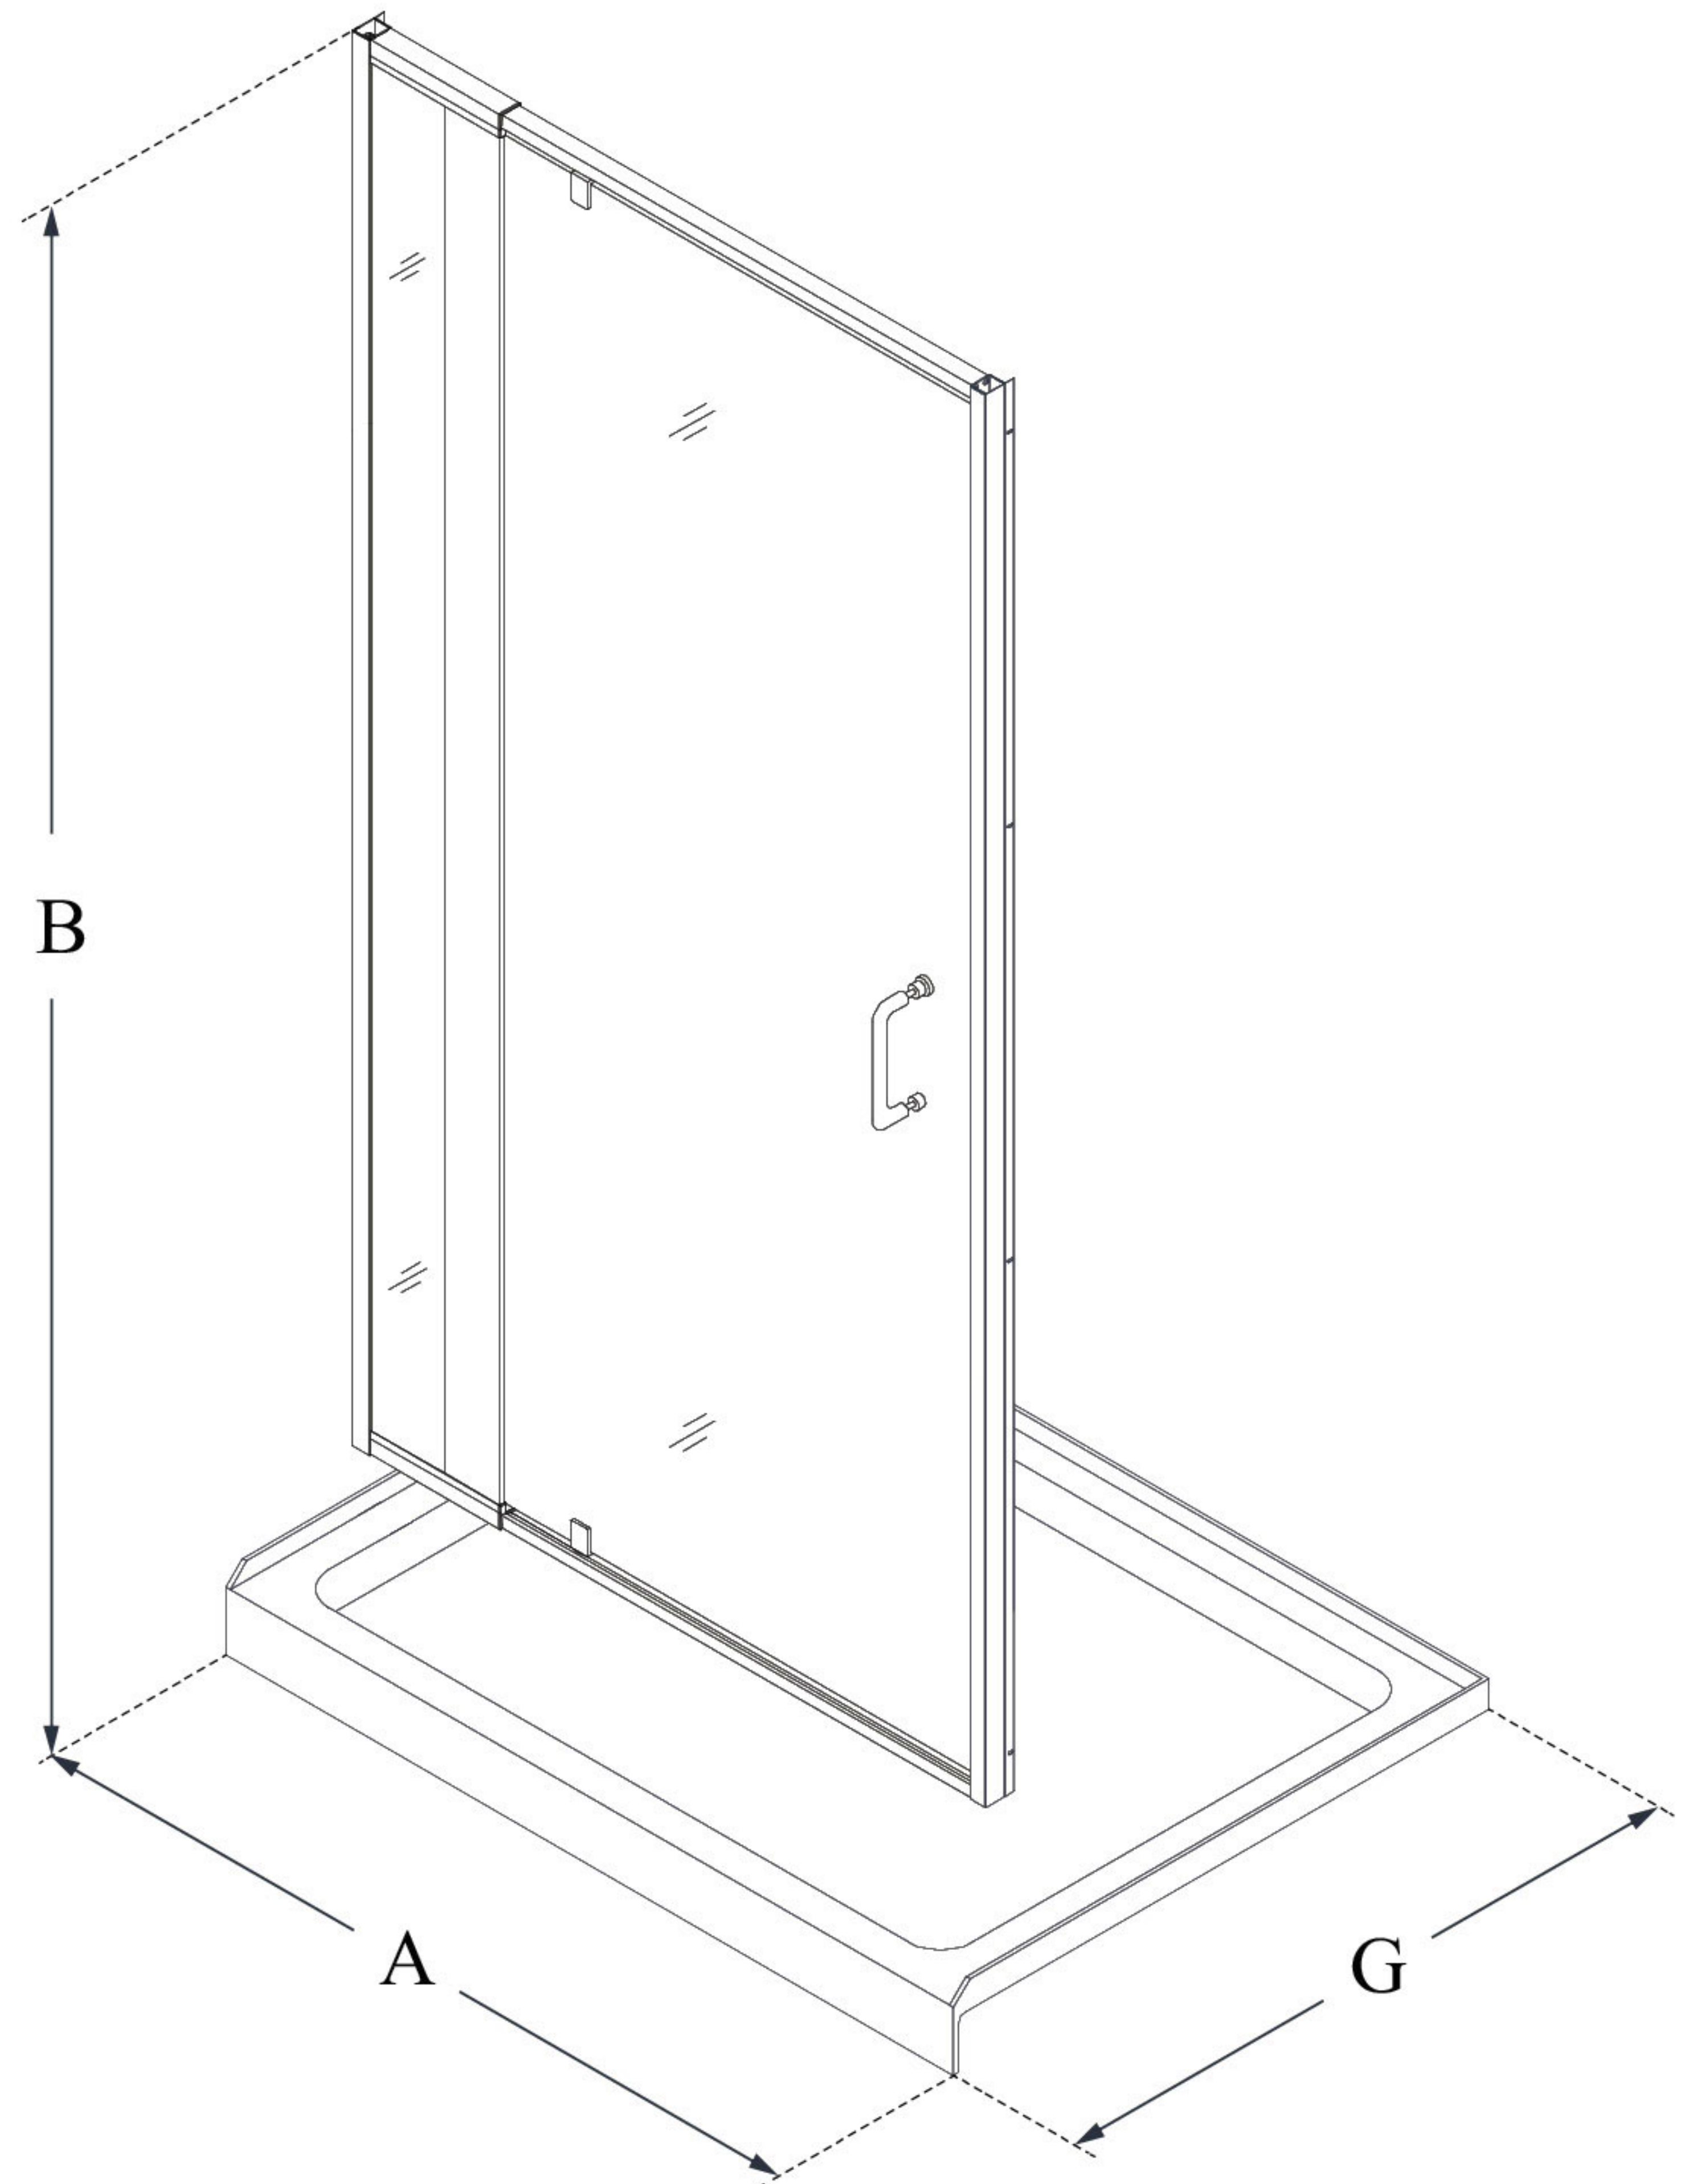

MODEL INFORMATION

DL-6216

FLEX

DreamLine Flex 36 in. D x 36 in.
W x 74 3/4 in. H Semi-Frameless
Pivot Shower Door and SlimLine
Shower Base Kit

KIT CONTENTS:

- SHOWER DOOR
- SHOWER BASE

CONFIGURATION DIMENSIONS:

A: 36"
KIT WIDTH

B: 74 3/4"
KIT HEIGHT

G: 36"
KIT DEPTH

AVAILABLE DRAIN LOCATIONS:

- CENTER

For precise drain location, please refer to the
included base technical drawing

DreamLine reserves the right to update or modify the hardware or materials pictured
without prior notice for the purpose of product improvement and customer satisfaction.