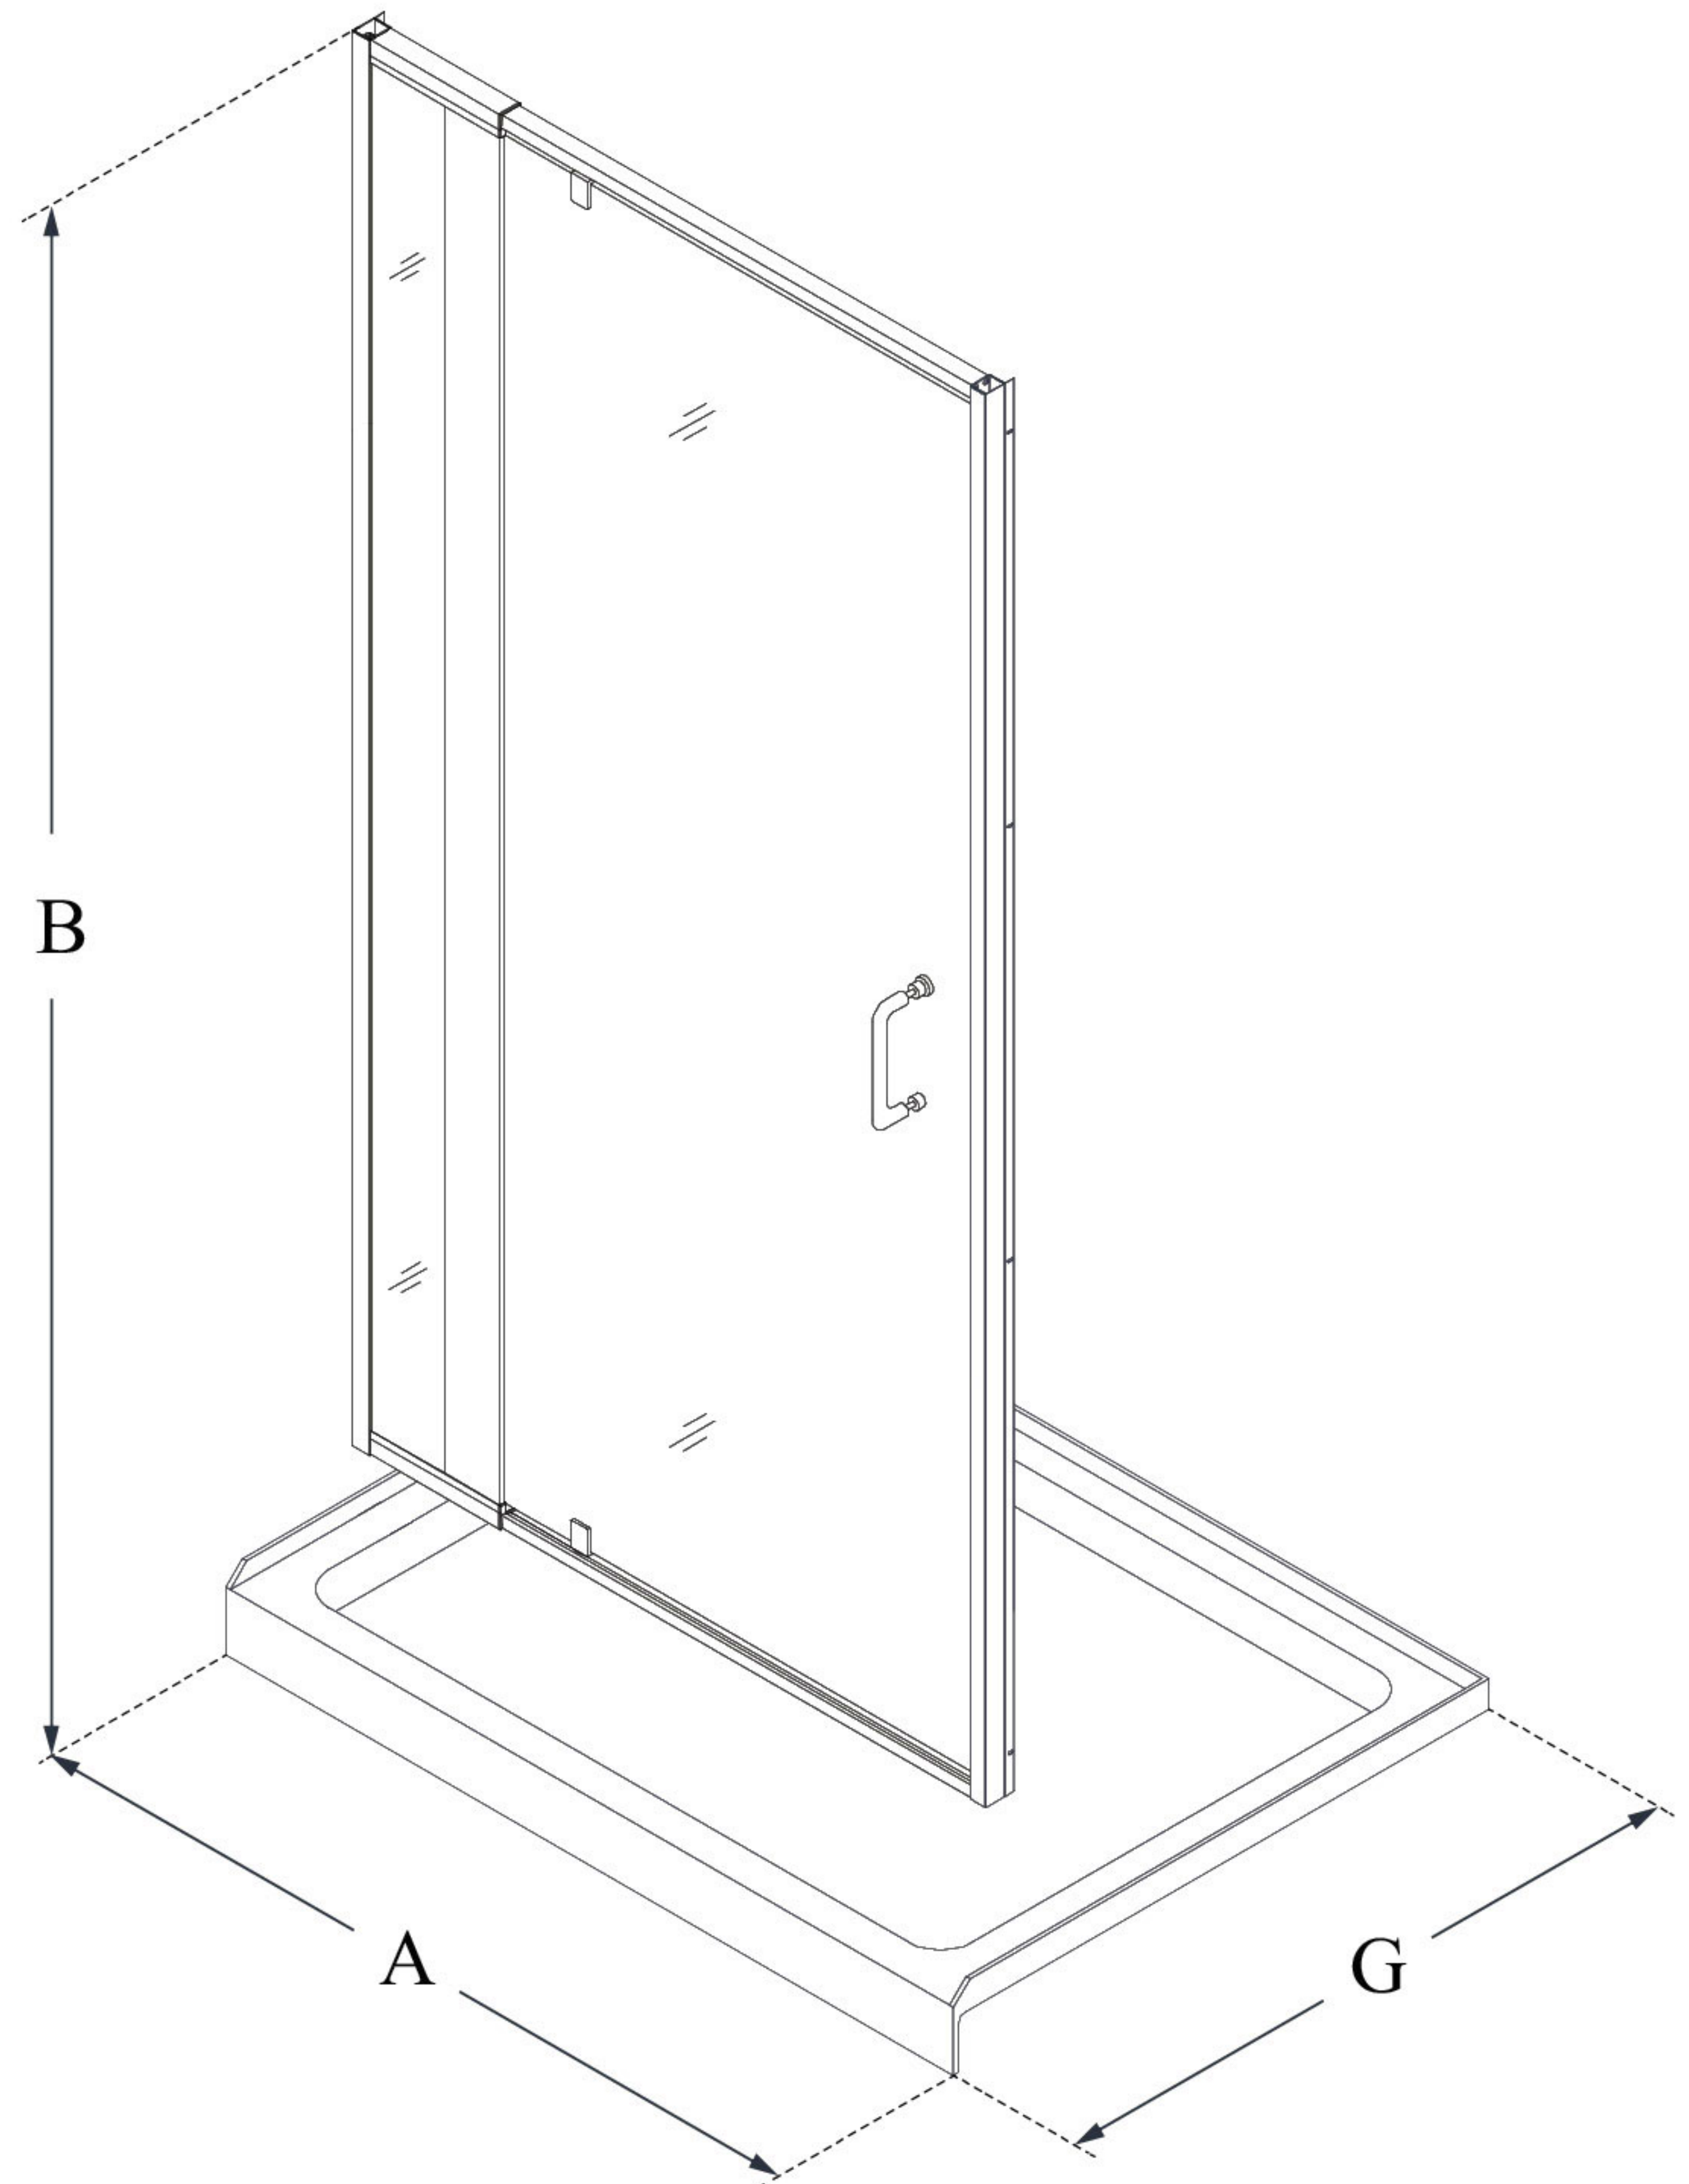

MODEL INFORMATION

DL-6215

FLEX

DreamLine Flex 32 in. D x 32 in.
W x 74 3/4 in. H Semi-Frameless
Pivot Shower Door and SlimLine
Shower Base Kit

KIT CONTENTS:

- SHOWER DOOR
- SHOWER BASE

CONFIGURATION DIMENSIONS:

A: 32"
KIT WIDTH

B: 74 3/4"
KIT HEIGHT

G: 32"
KIT DEPTH

AVAILABLE DRAIN LOCATIONS:

- CENTER

For precise drain location, please refer to the
included base technical drawing

DreamLine reserves the right to update or modify the hardware or materials pictured
without prior notice for the purpose of product improvement and customer satisfaction.