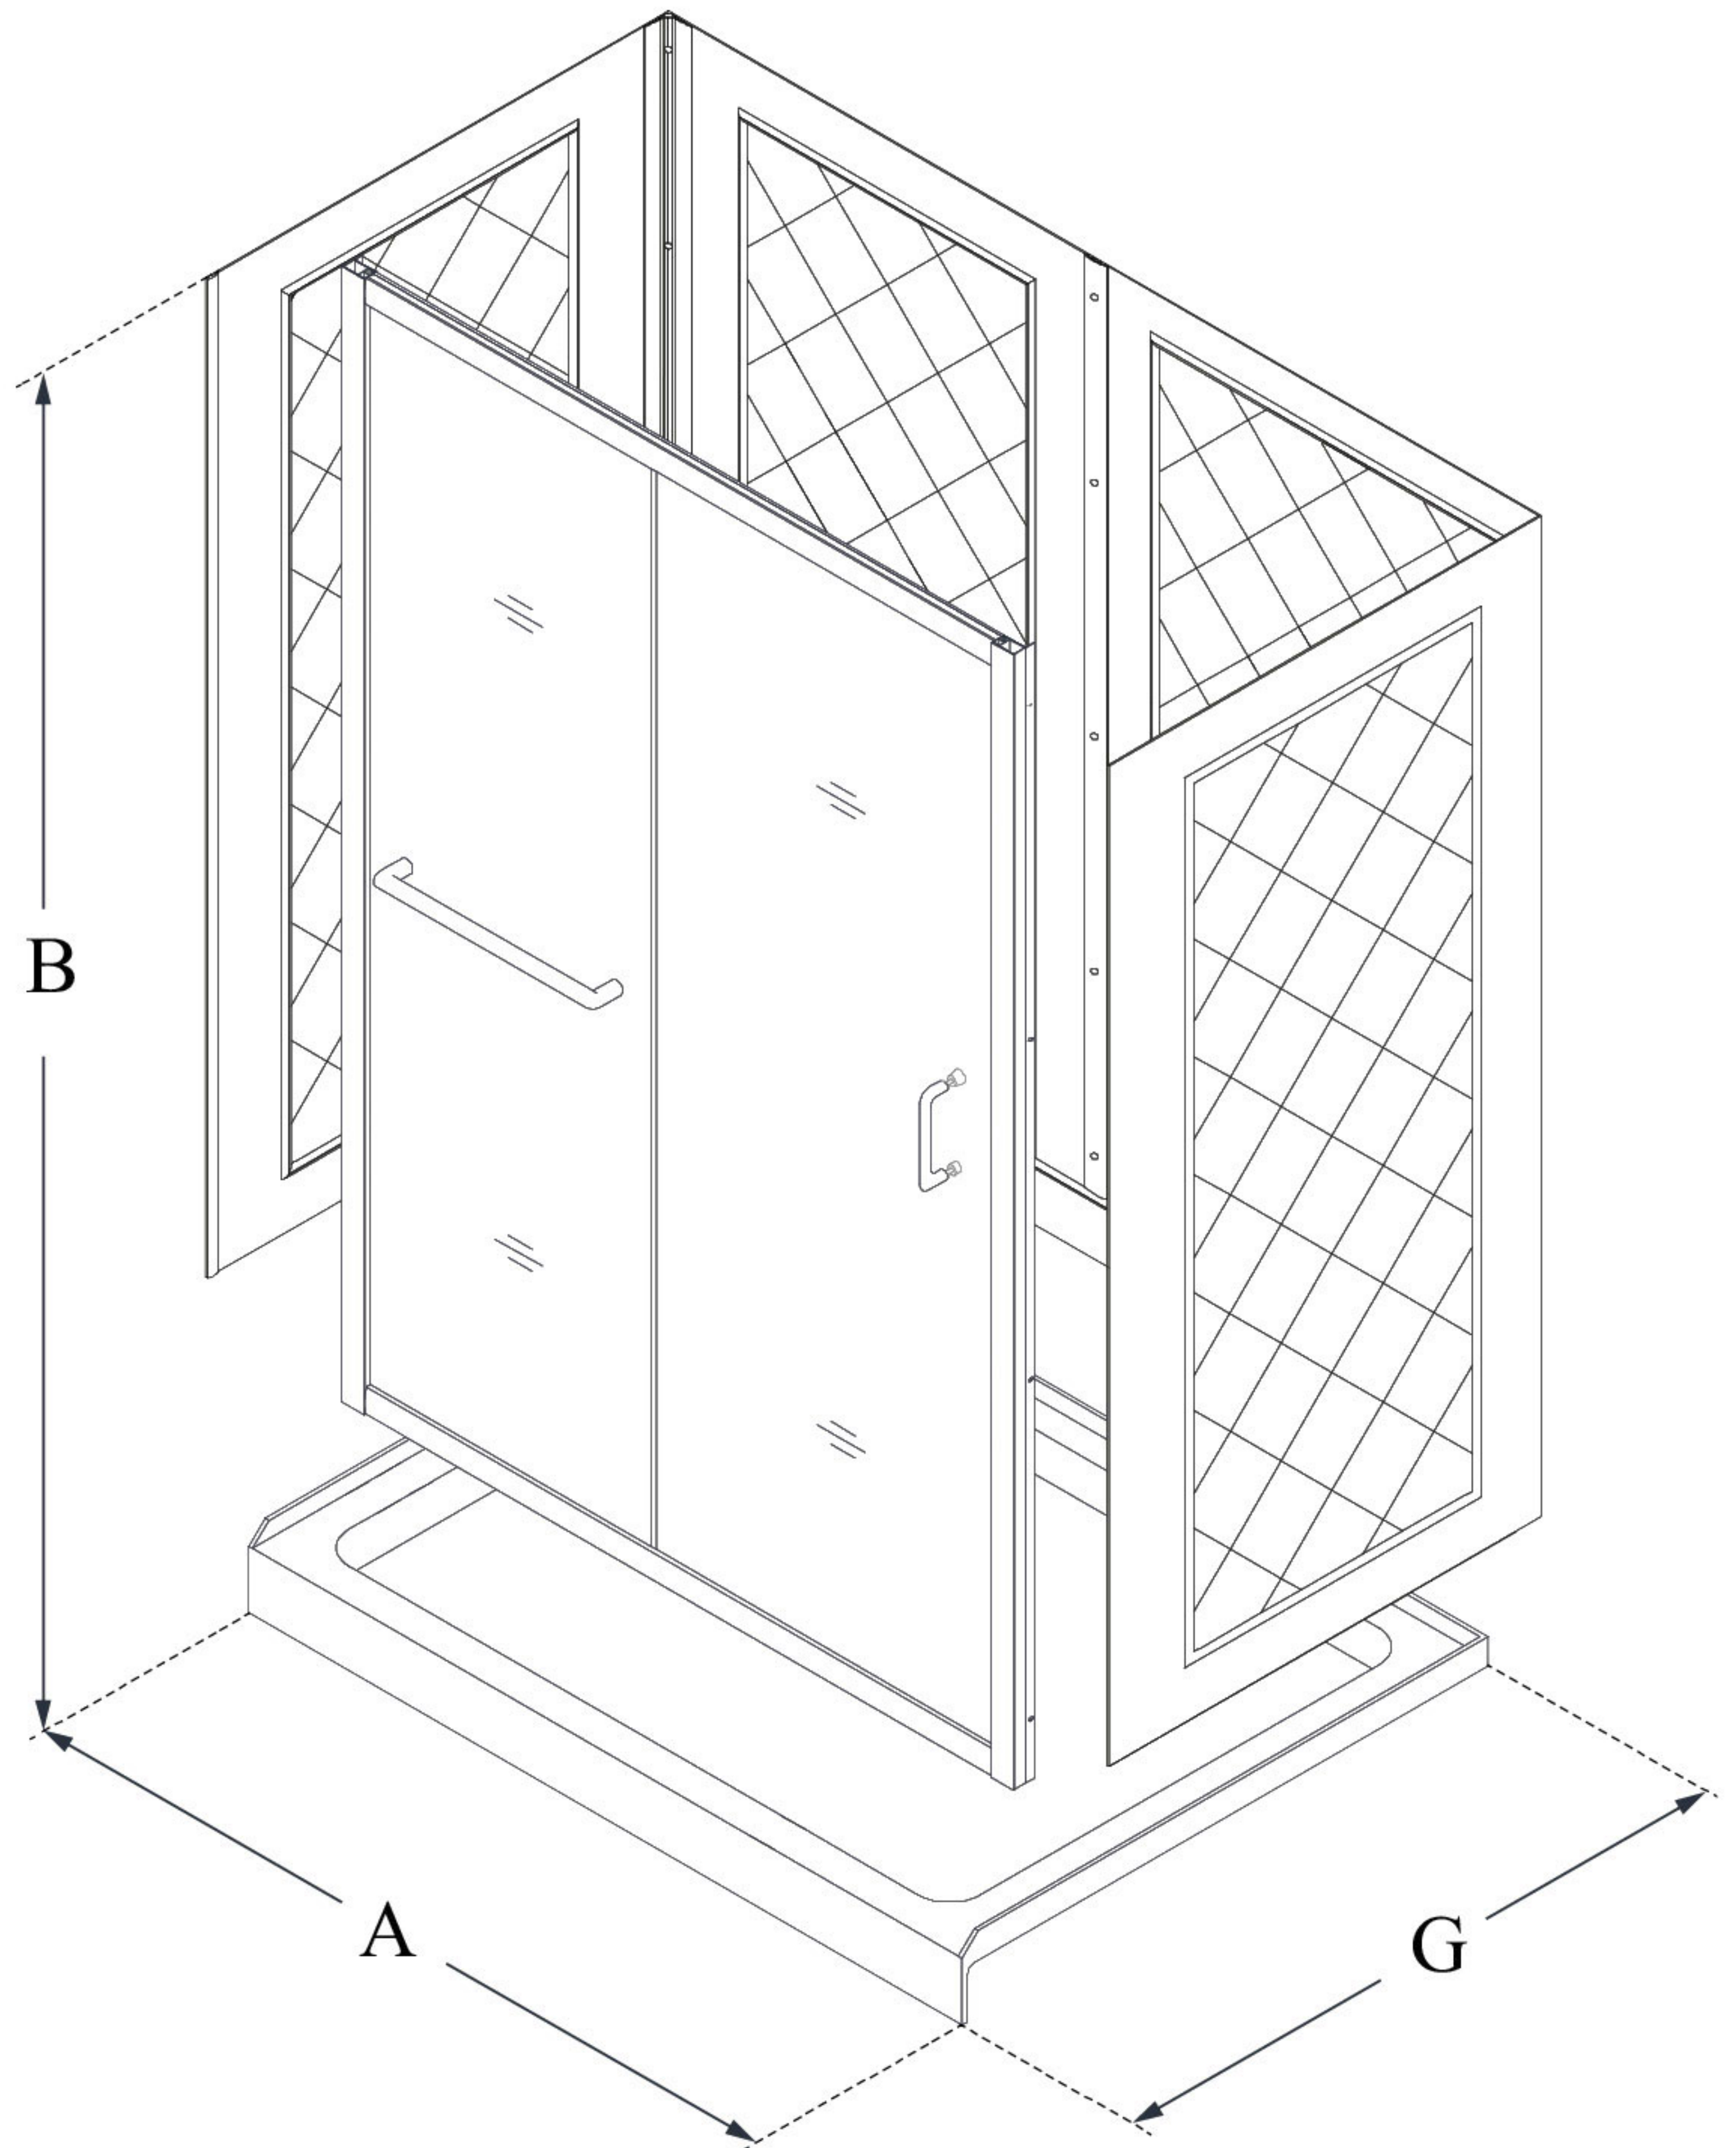

MODEL INFORMATION

DL-6119

INFINITY-Z

DreamLine Infinity-Z 36 in. D x
60 in. W x 76 3/4 in. H Frameless
Sliding Shower Door, Shower
Base and QWALL-5 Backwall Kit

KIT CONTENTS:

- SHOWER DOOR
- SHOWER BASE
- QWALL BACKWALLS

CONFIGURATION DIMENSIONS:

A: 60"
KIT WIDTH

B: 76 3/4"
KIT HEIGHT

G: 36"
KIT DEPTH

AVAILABLE DRAIN LOCATIONS:

- CENTER
- LEFT
- RIGHT

For precise drain location, please refer to the
included base technical drawing