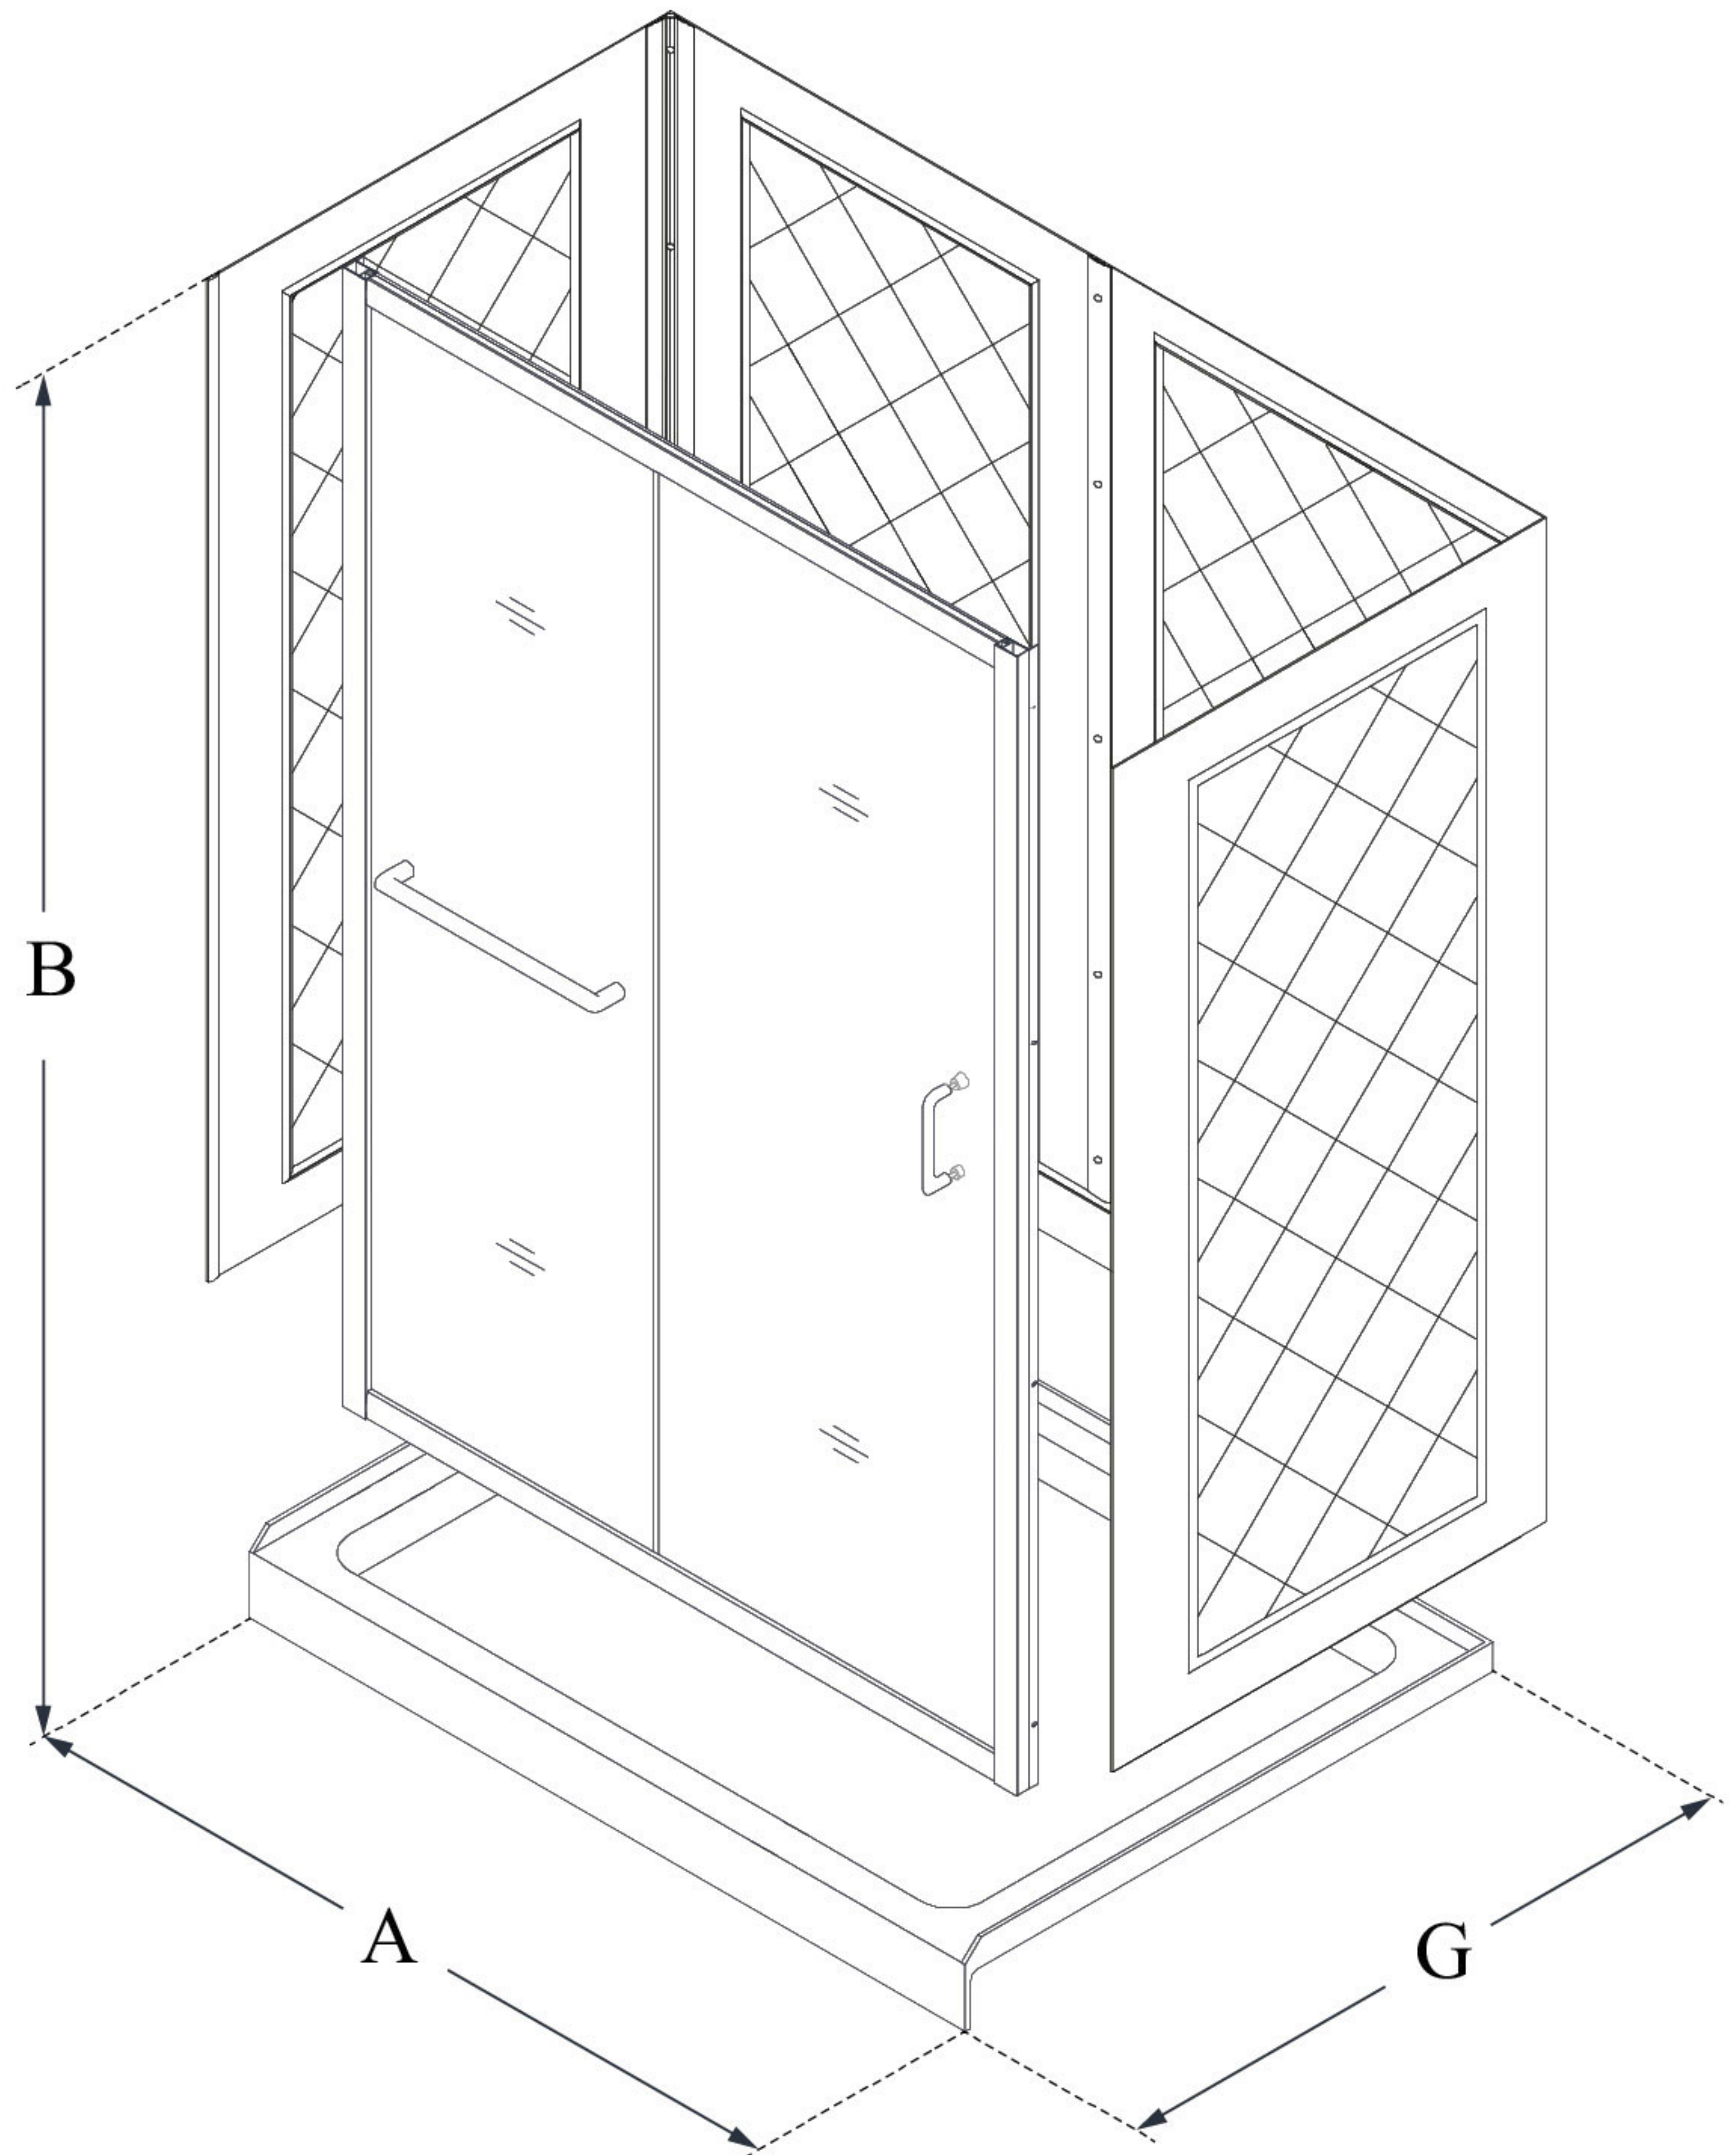

MODEL INFORMATION

DL-6119

INFINITY-Z

DreamLine Infinity-Z 36 in. D x
60 in. W x 76 3/4 in. H Frameless
Sliding Shower Door, Shower
Base and QWALL-5 Backwall Kit

KIT CONTENTS:

- SHOWER DOOR
- SHOWER BASE
- QWALL BACKWALLS

CONFIGURATION DIMENSIONS:

A: 60"
KIT WIDTH

B: 76 3/4"
KIT HEIGHT

G: 36"
KIT DEPTH

AVAILABLE DRAIN LOCATIONS:

- CENTER
- LEFT
- RIGHT

For precise drain location, please refer to the
included base technical drawing