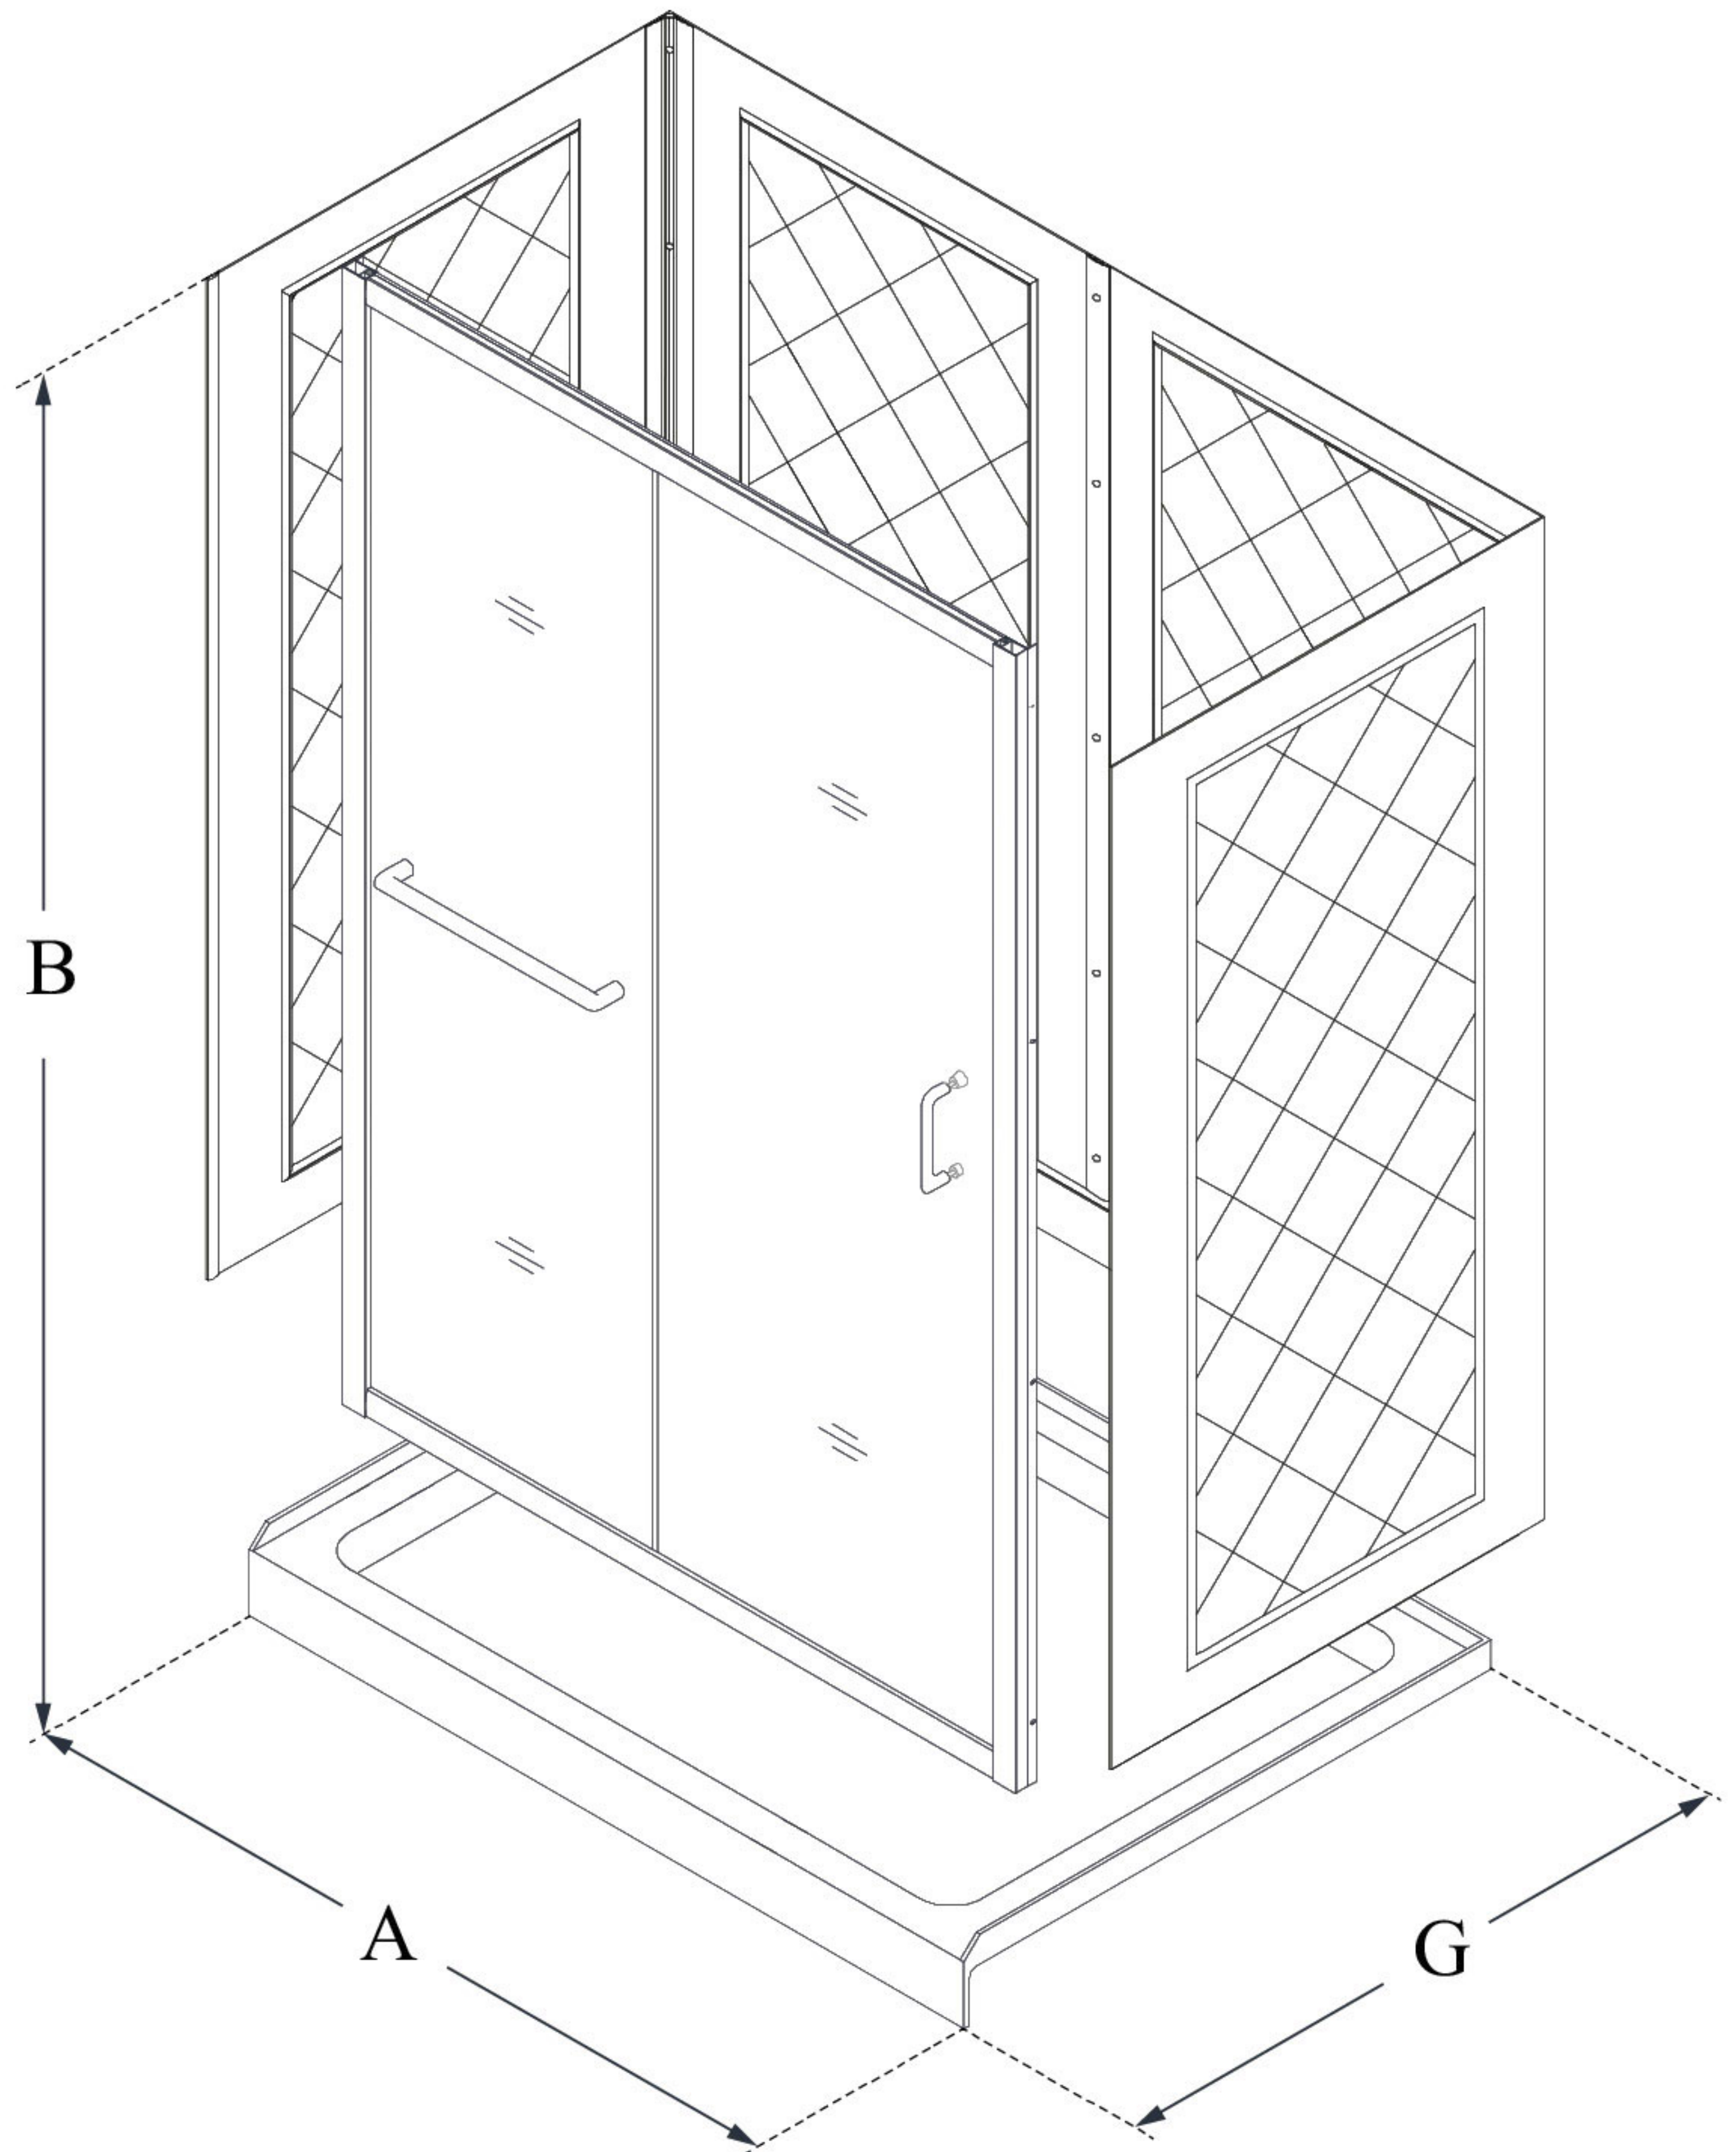

MODEL INFORMATION

DL-6119

INFINITY-Z

DreamLine Infinity-Z 36 in. D x
60 in. W x 76 3/4 in. H Frameless
Sliding Shower Door, Shower
Base and QWALL-5 Backwall Kit

KIT CONTENTS:

- SHOWER DOOR
- SHOWER BASE
- QWALL BACKWALLS

CONFIGURATION DIMENSIONS:

A: 60"
KIT WIDTH

B: 76 3/4"
KIT HEIGHT

G: 36"
KIT DEPTH

AVAILABLE DRAIN LOCATIONS:

- CENTER
- LEFT
- RIGHT

For precise drain location, please refer to the
included base technical drawing