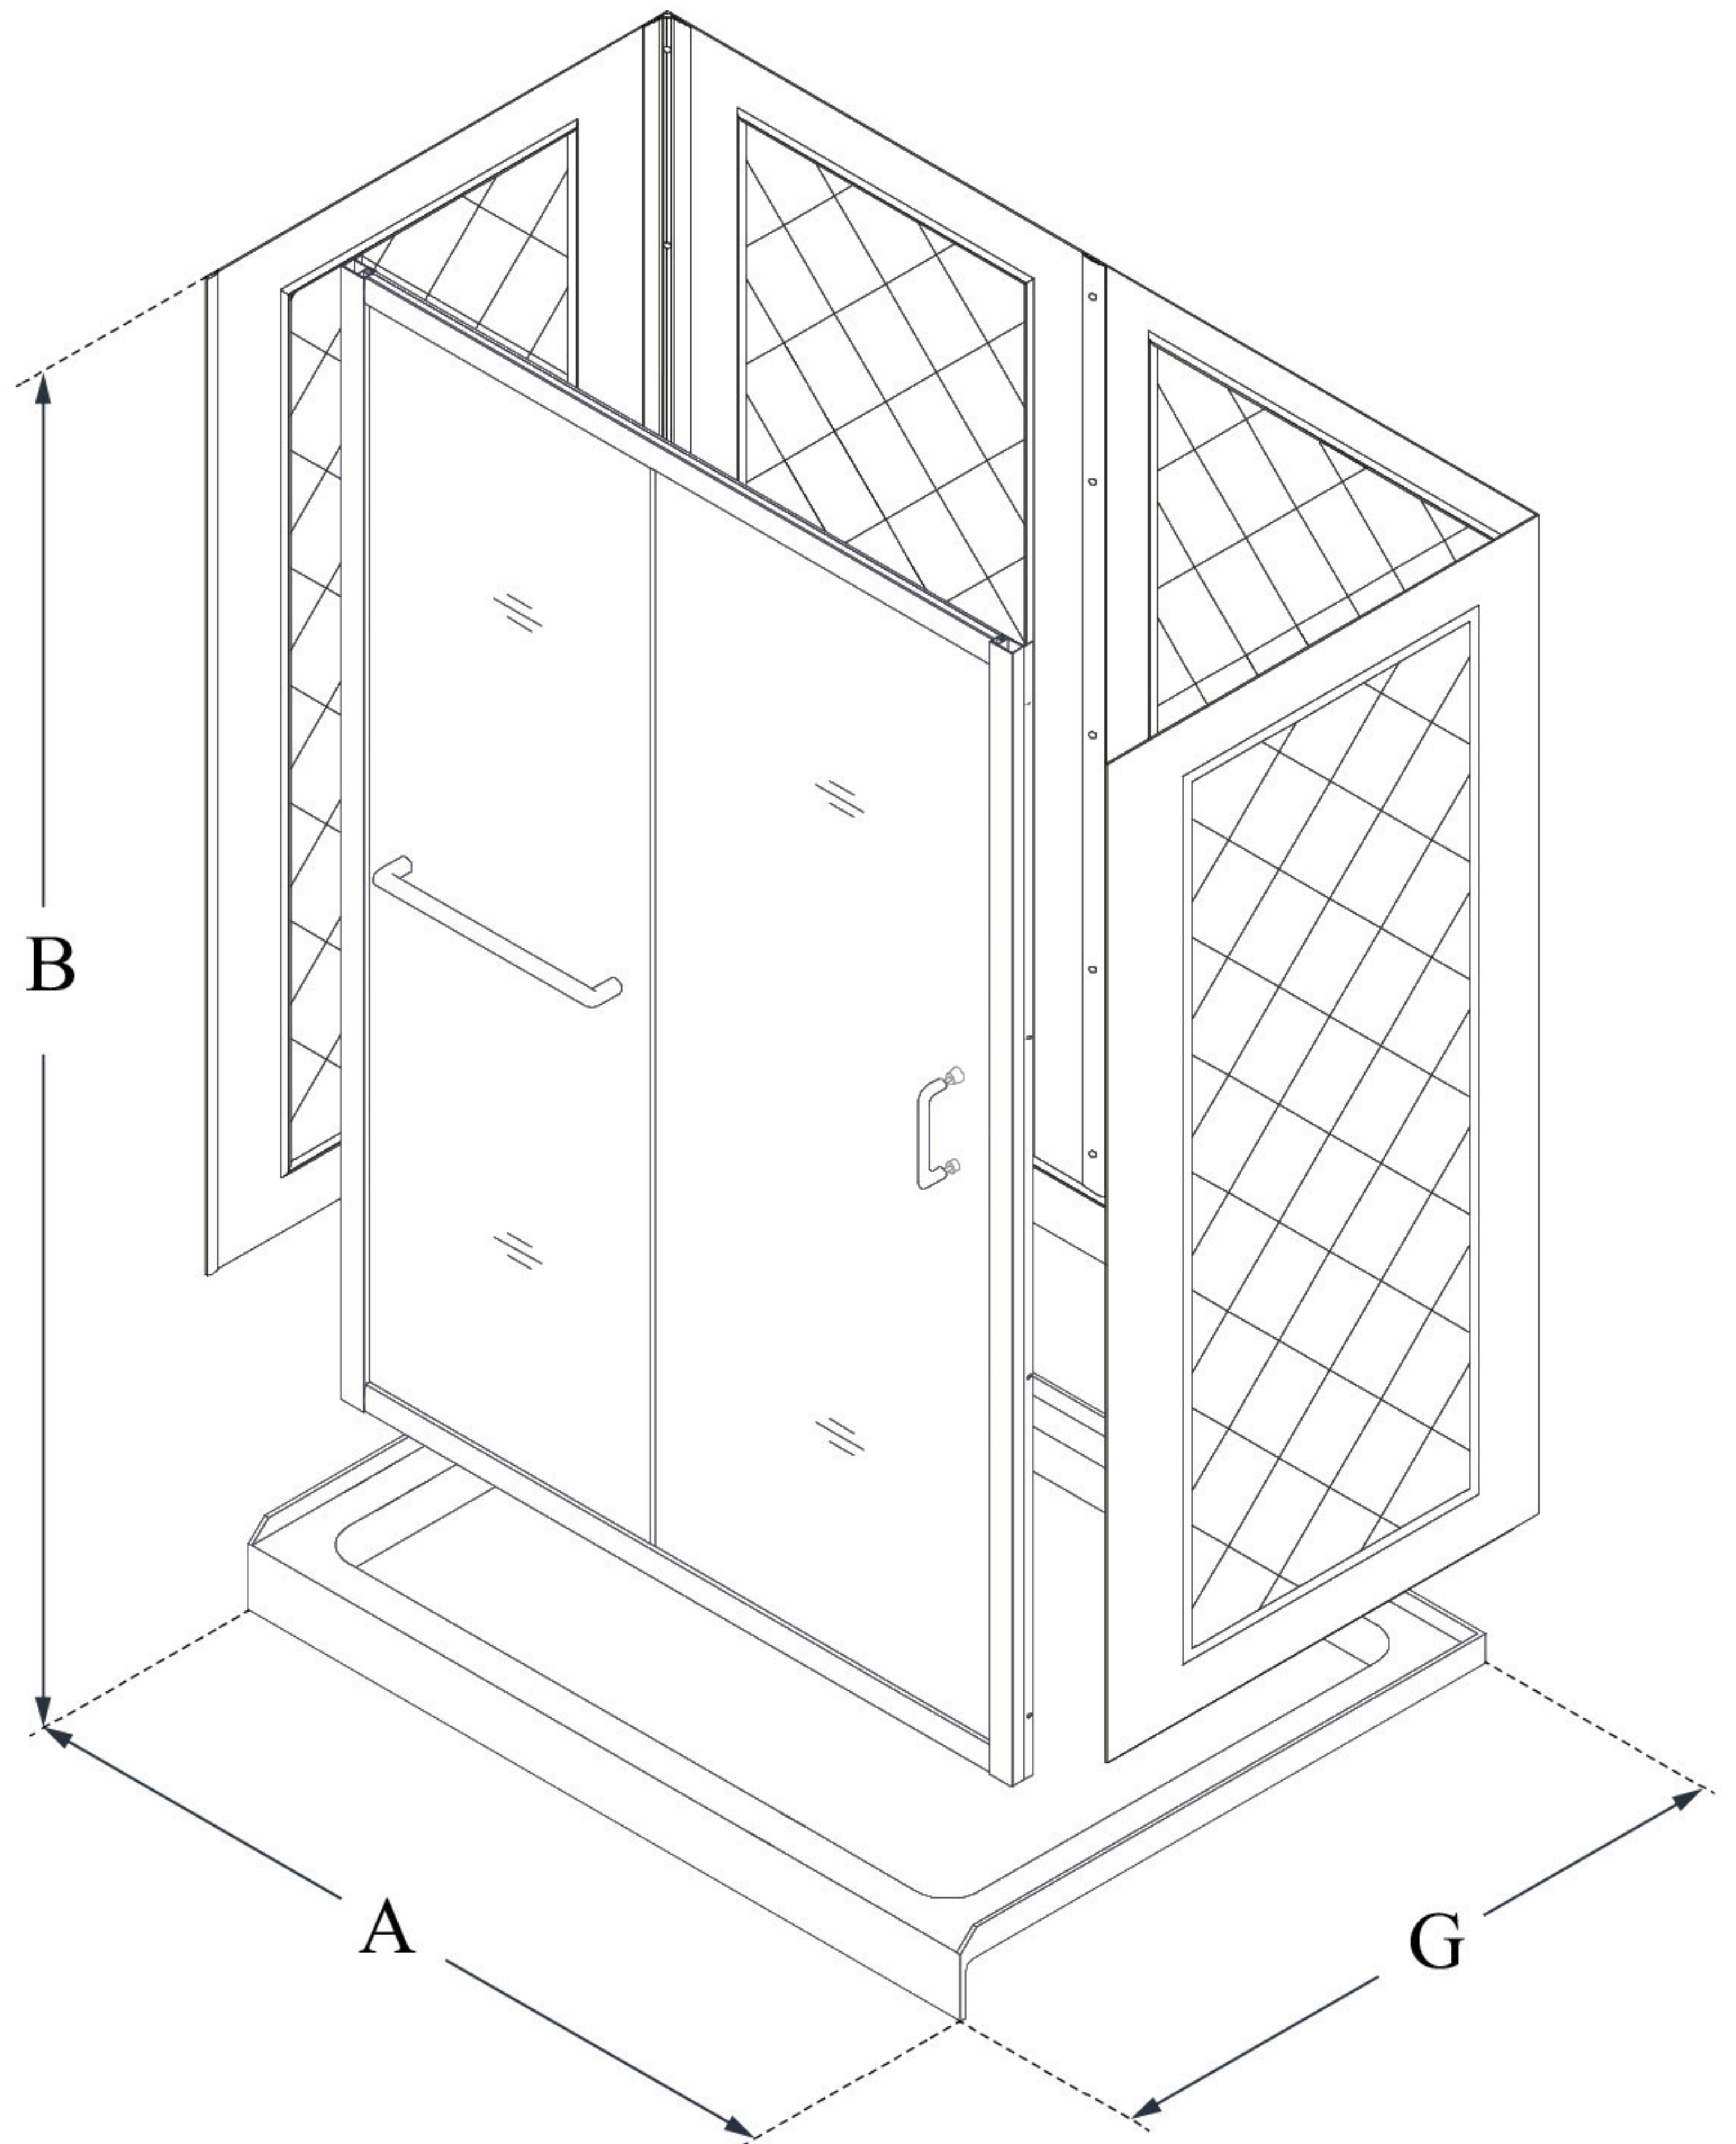

MODEL INFORMATION

DL-6119

INFINITY-Z

DreamLine Infinity-Z 36 in. D x
60 in. W x 76 3/4 in. H Frameless
Sliding Shower Door, Shower
Base and QWALL-5 Backwall Kit

KIT CONTENTS:

- SHOWER DOOR
- SHOWER BASE
- QWALL BACKWALLS

CONFIGURATION DIMENSIONS:

A: 60"
KIT WIDTH

B: 76 3/4"
KIT HEIGHT

G: 36"
KIT DEPTH

AVAILABLE DRAIN LOCATIONS:

- CENTER
- LEFT
- RIGHT

For precise drain location, please refer to the
included base technical drawing