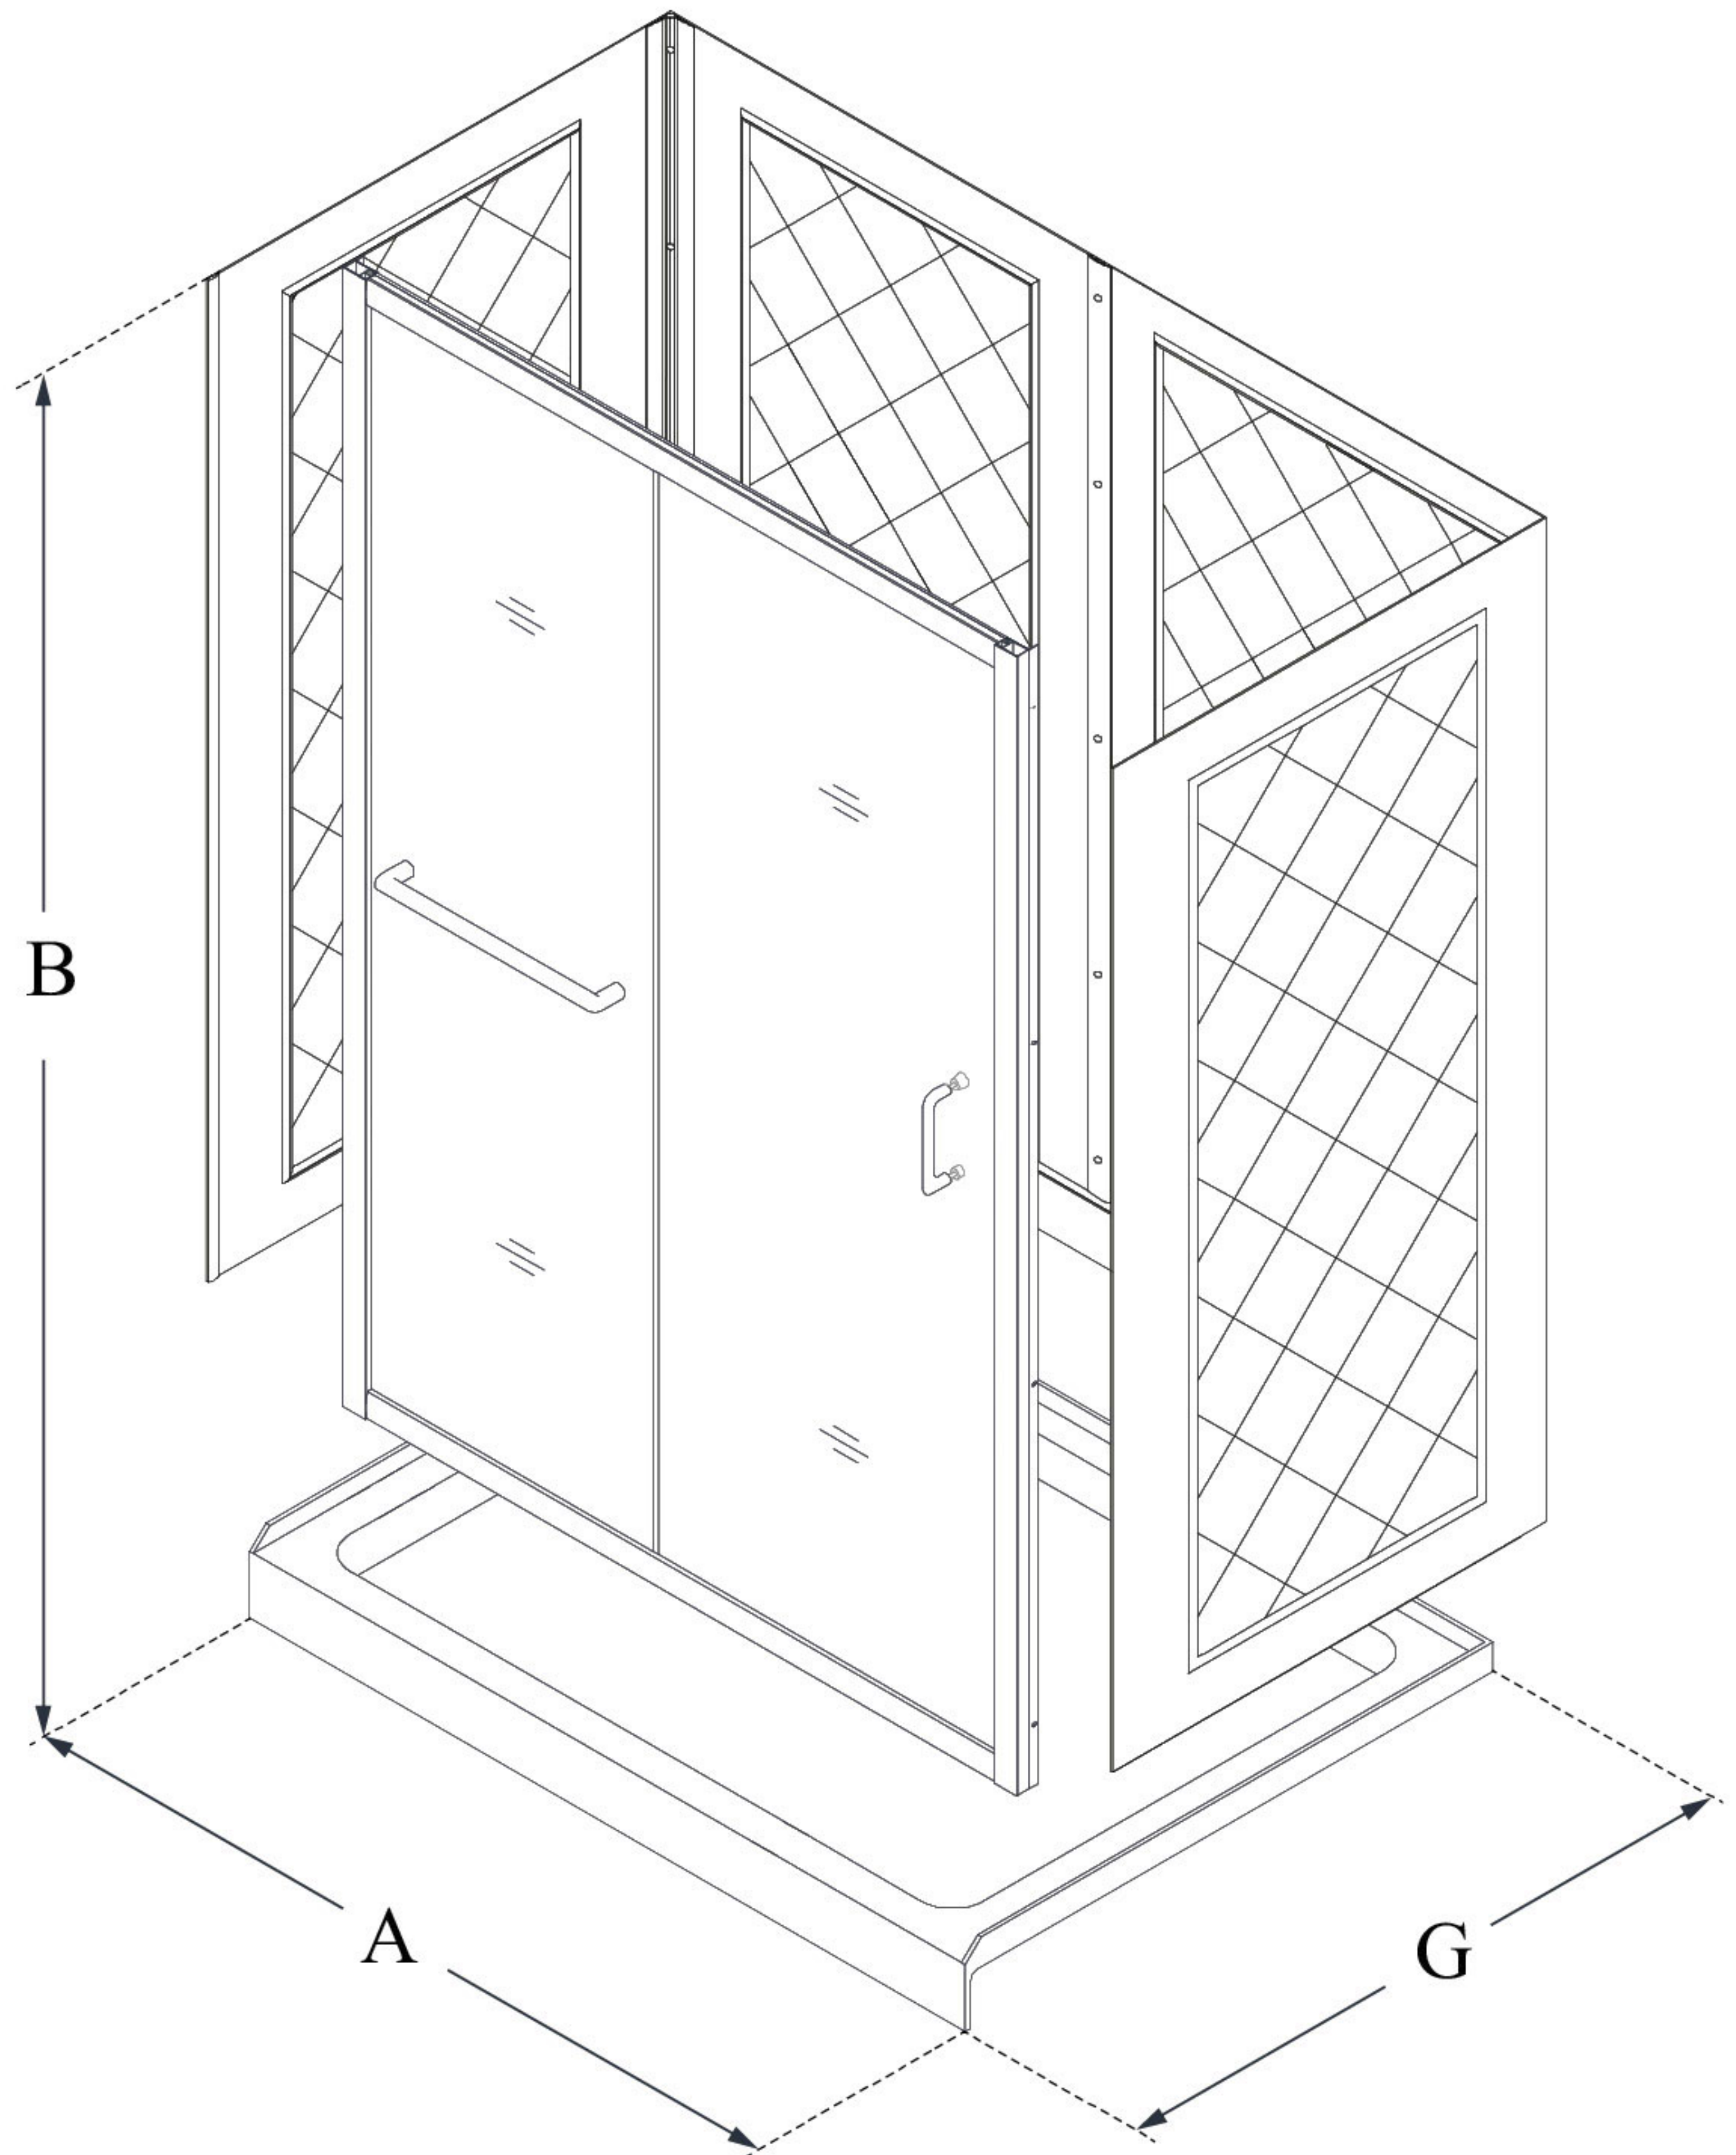

MODEL INFORMATION

DL-6118

INFINITY-Z

DreamLine Infinity-Z 34 in. D x
60 in. W x 76 3/4 in. H Frameless
Sliding Shower Door, Shower
Base and QWALL-5 Backwall Kit

KIT CONTENTS:

- SHOWER DOOR
- SHOWER BASE
- QWALL BACKWALLS

CONFIGURATION DIMENSIONS:

A: 60"
KIT WIDTH

B: 76 3/4"
KIT HEIGHT

G: 34"
KIT DEPTH

AVAILABLE DRAIN LOCATIONS:

- CENTER
- LEFT
- RIGHT

For precise drain location, please refer to the
included base technical drawing