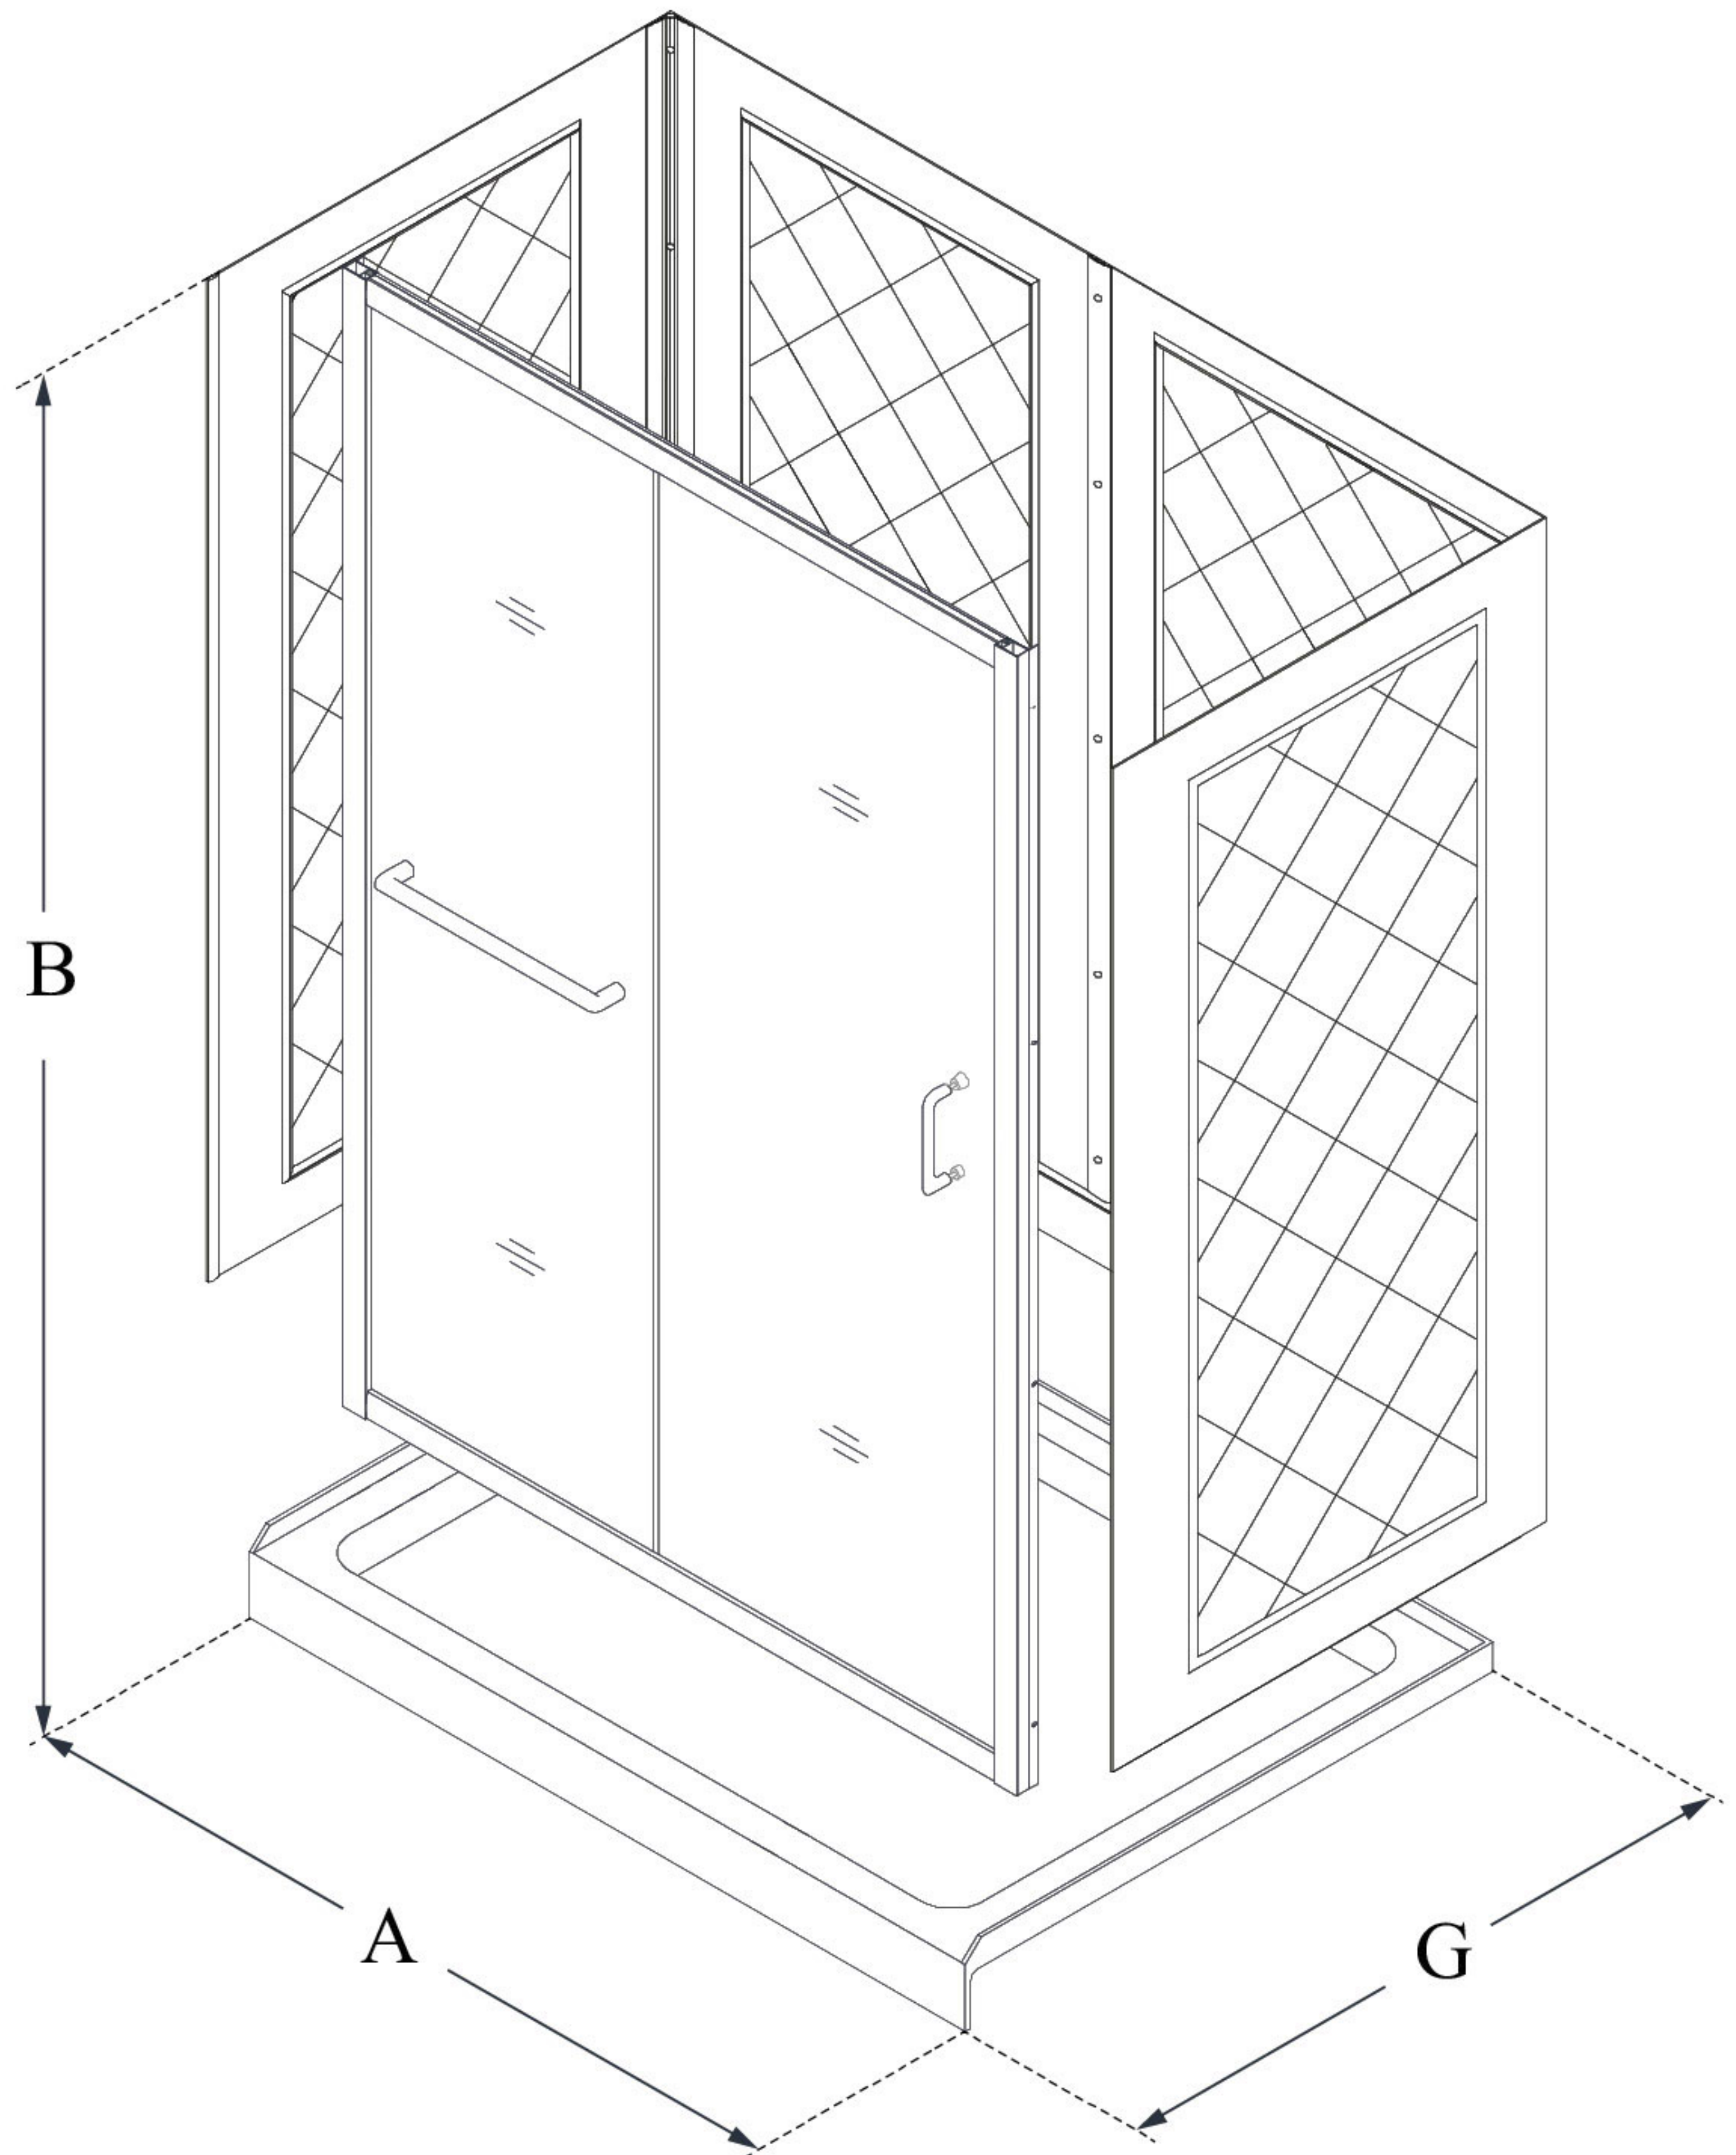

## INFINITY-Z

DreamLine Infinity-Z 34 in. D x  
60 in. W x 76 3/4 in. H Frameless  
Sliding Shower Door, Shower  
Base and QWALL-5 Backwall Kit

### KIT CONTENTS:

- SHOWER DOOR
- SHOWER BASE
- QWALL BACKWALLS

### CONFIGURATION DIMENSIONS:

**A: 60"**  
KIT WIDTH

**B: 76 3/4"**  
KIT HEIGHT

**G: 34"**  
KIT DEPTH

### AVAILABLE DRAIN LOCATIONS:

- CENTER
- LEFT
- RIGHT

For precise drain location, please refer to the  
included base technical drawing

DreamLine reserves the right to update or modify the hardware or materials pictured  
without prior notice for the purpose of product improvement and customer satisfaction.