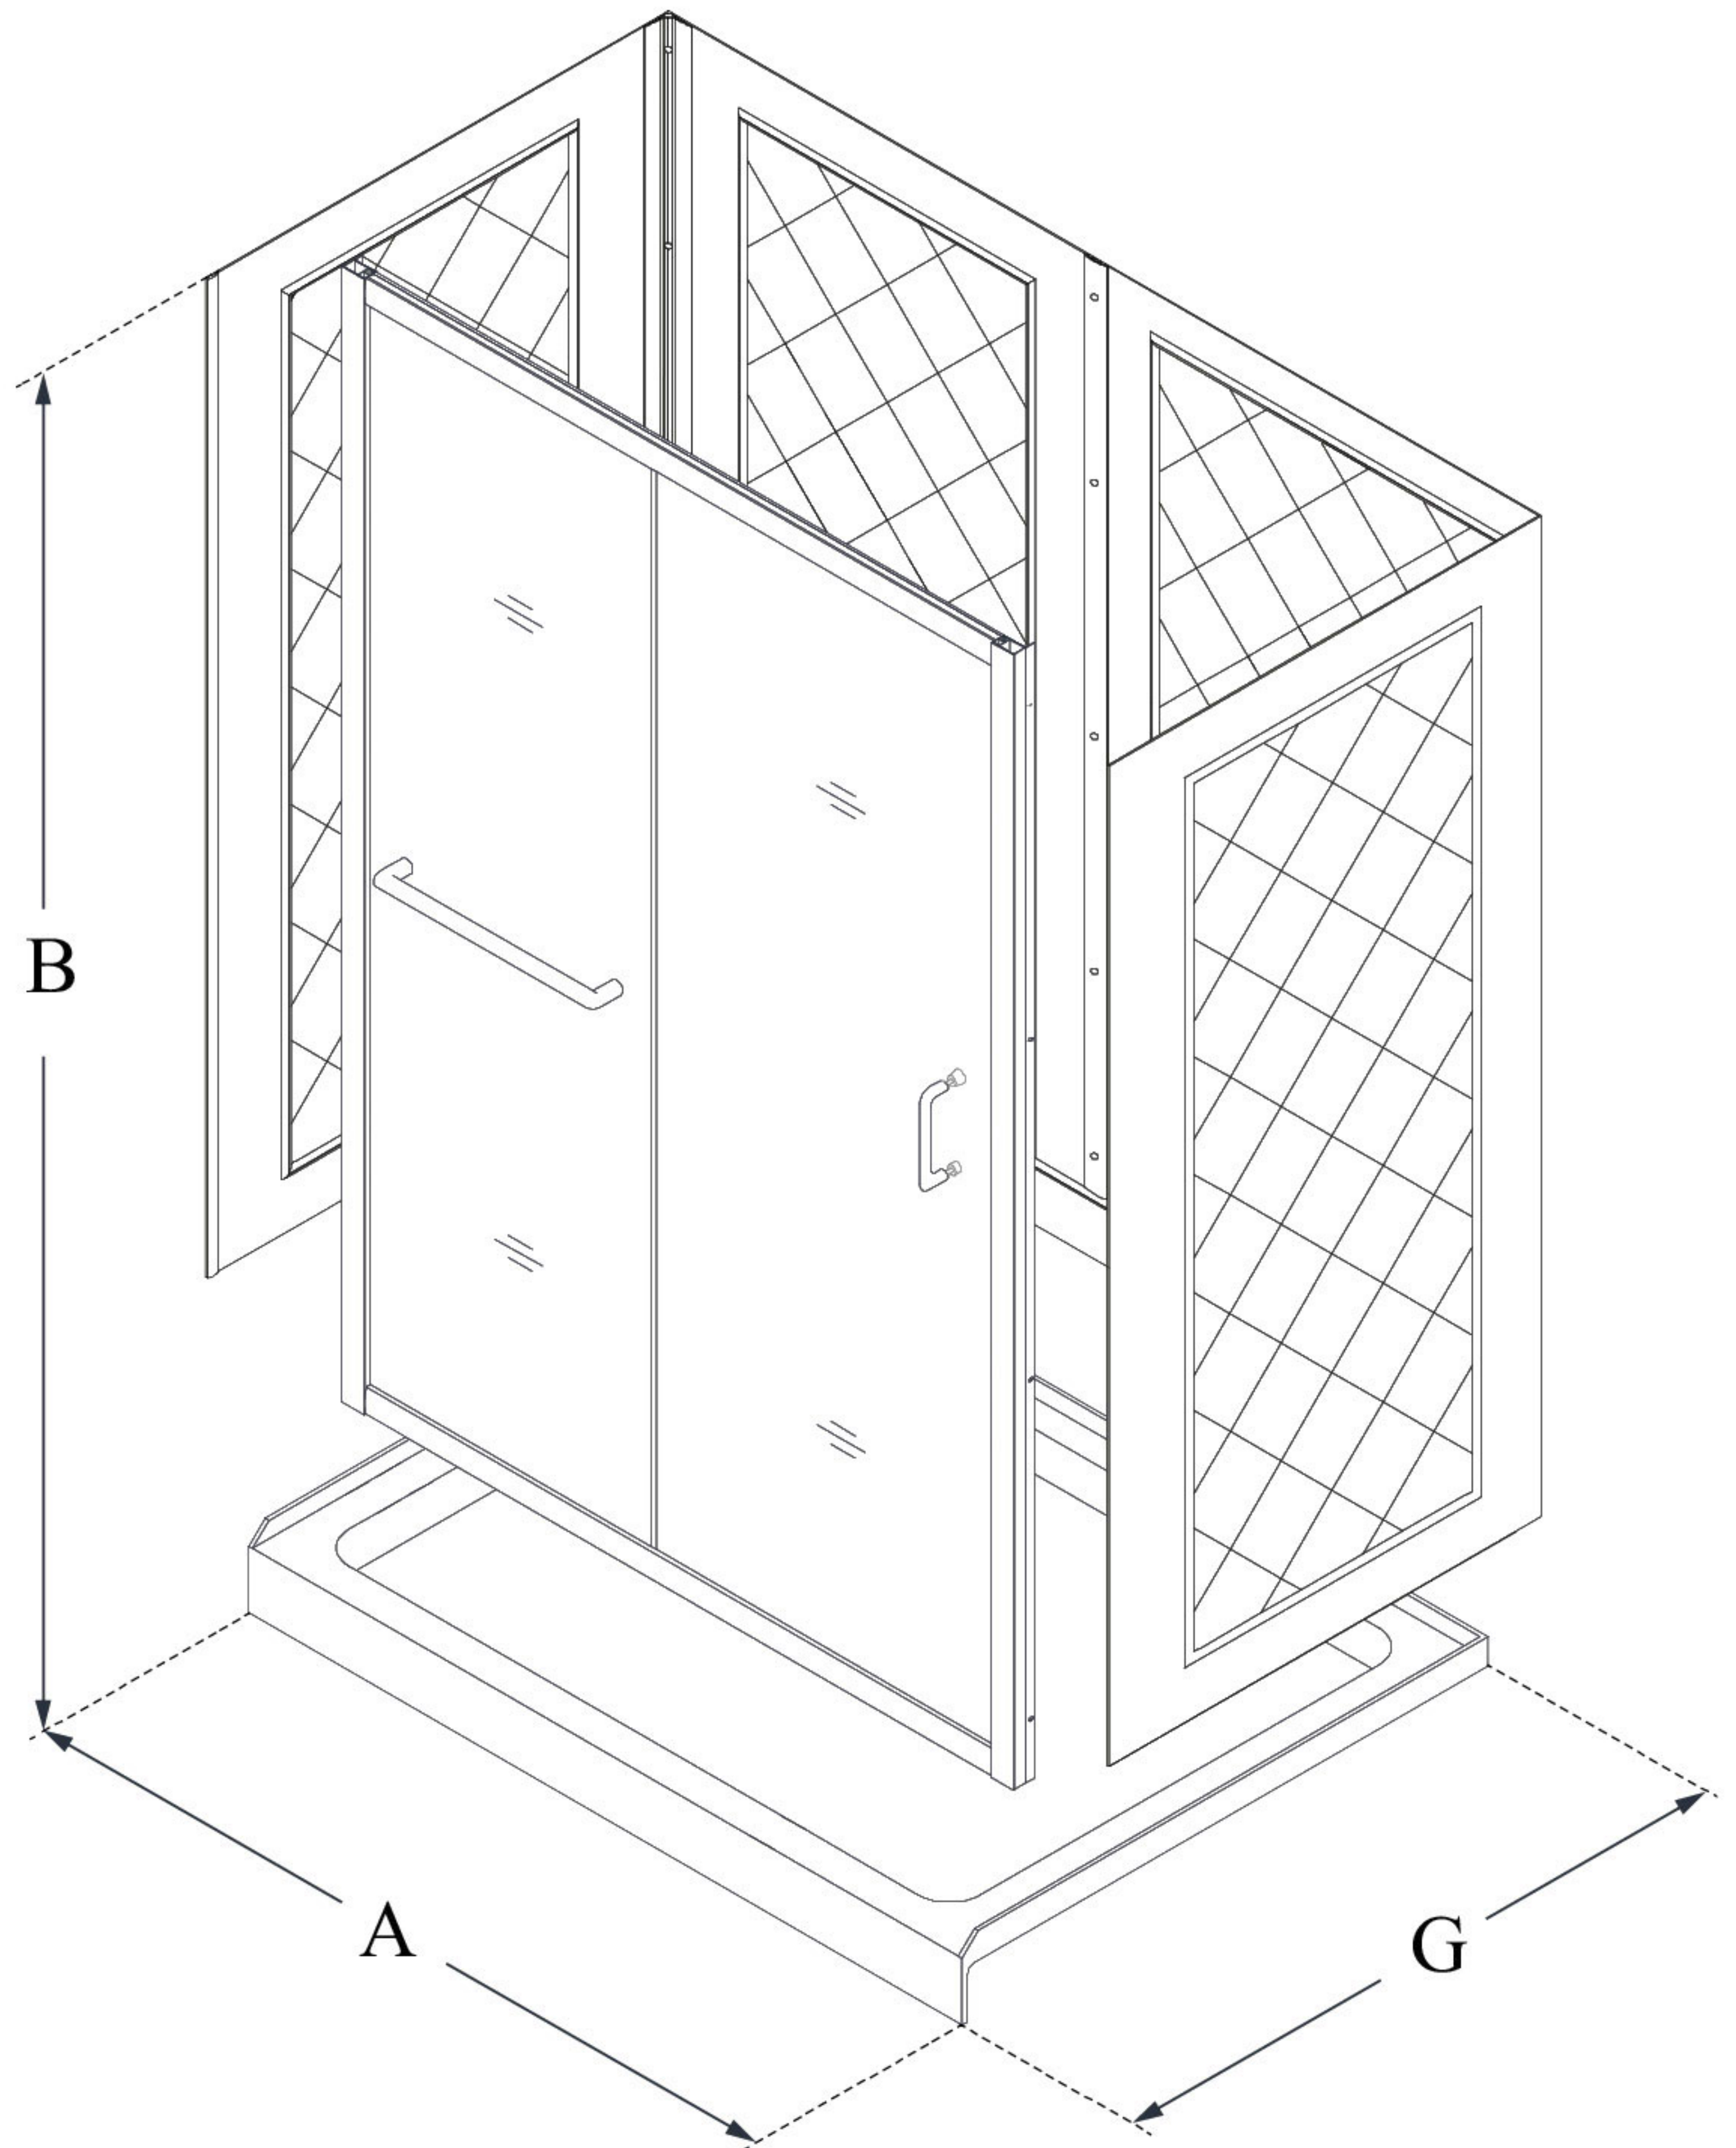

## INFINITY-Z

DreamLine Infinity-Z 34 in. D x  
60 in. W x 76 3/4 in. H Frameless  
Sliding Shower Door, Shower  
Base and QWALL-5 Backwall Kit

### KIT CONTENTS:

- SHOWER DOOR
- SHOWER BASE
- QWALL BACKWALLS

### CONFIGURATION DIMENSIONS:

**A: 60"**  
KIT WIDTH

**B: 76 3/4"**  
KIT HEIGHT

**G: 34"**  
KIT DEPTH

### AVAILABLE DRAIN LOCATIONS:

- CENTER
- LEFT
- RIGHT

For precise drain location, please refer to the  
included base technical drawing

DreamLine reserves the right to update or modify the hardware or materials pictured  
without prior notice for the purpose of product improvement and customer satisfaction.