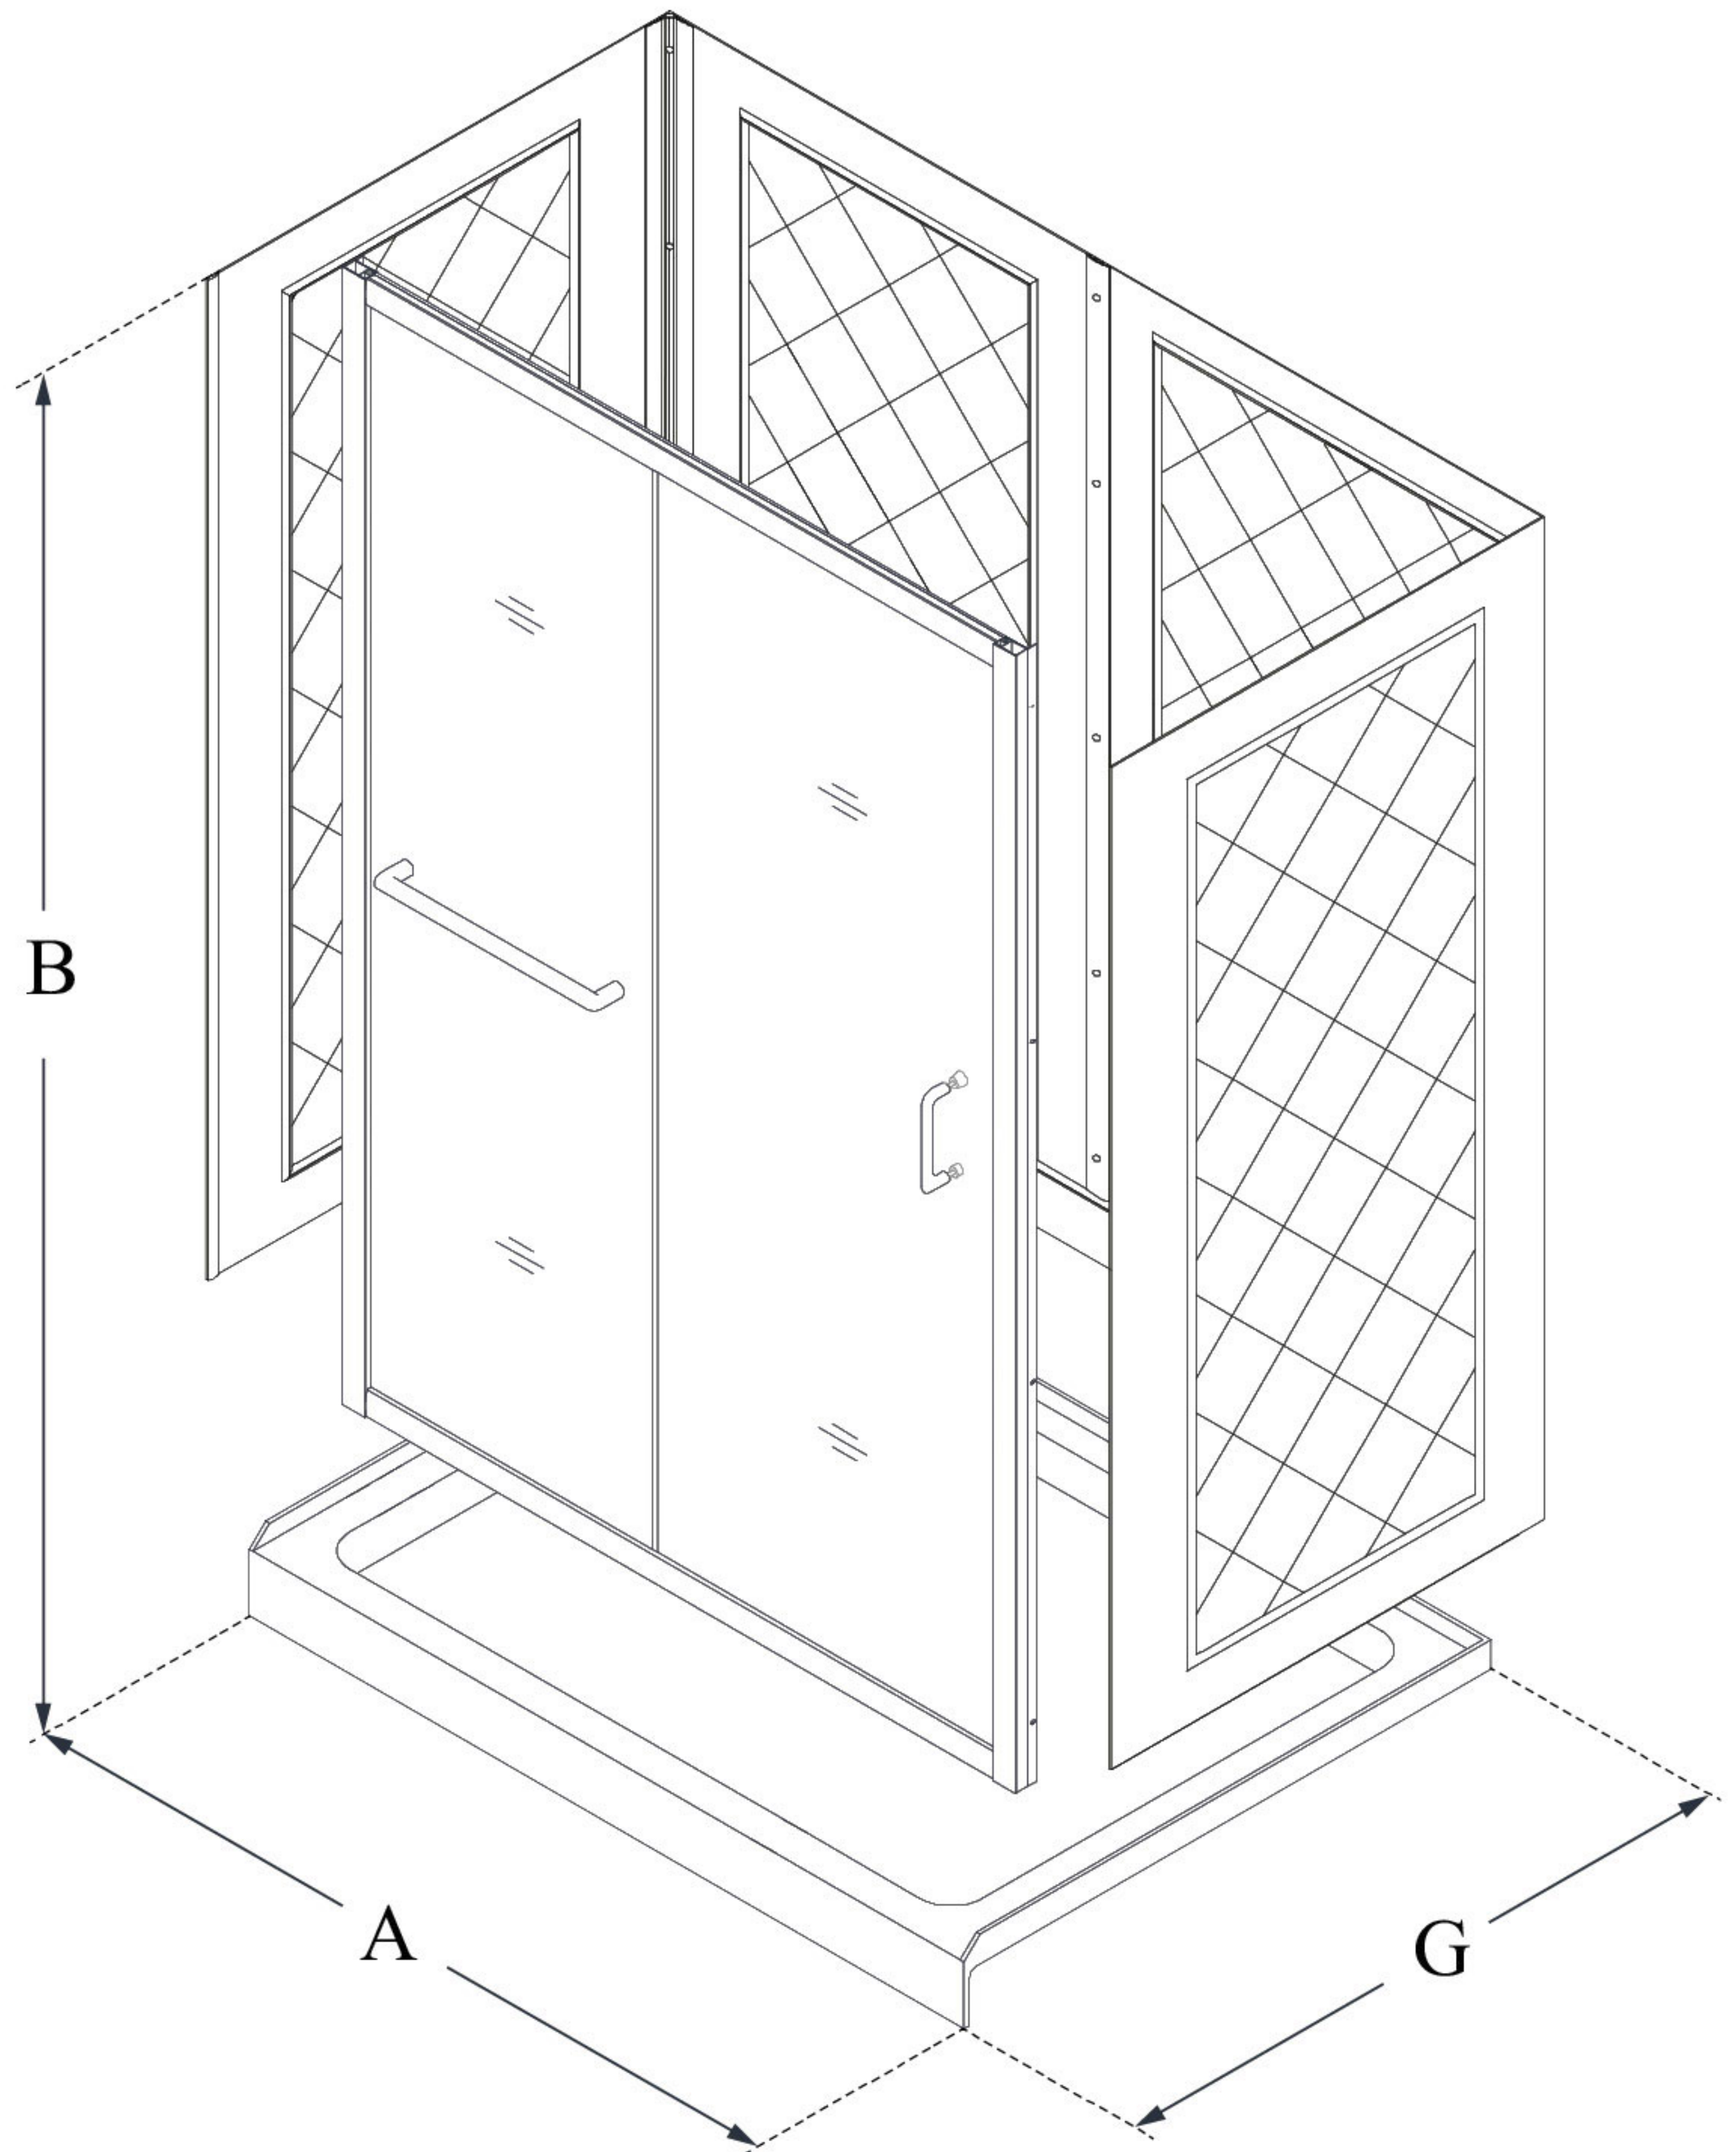

MODEL INFORMATION

DL-6118

INFINITY-Z

DreamLine Infinity-Z 34 in. D x
60 in. W x 76 3/4 in. H Frameless
Sliding Shower Door, Shower
Base and QWALL-5 Backwall Kit

KIT CONTENTS:

- SHOWER DOOR
- SHOWER BASE
- QWALL BACKWALLS

CONFIGURATION DIMENSIONS:

A: 60"
KIT WIDTH

B: 76 3/4"
KIT HEIGHT

G: 34"
KIT DEPTH

AVAILABLE DRAIN LOCATIONS:

- CENTER
- LEFT
- RIGHT

For precise drain location, please refer to the
included base technical drawing