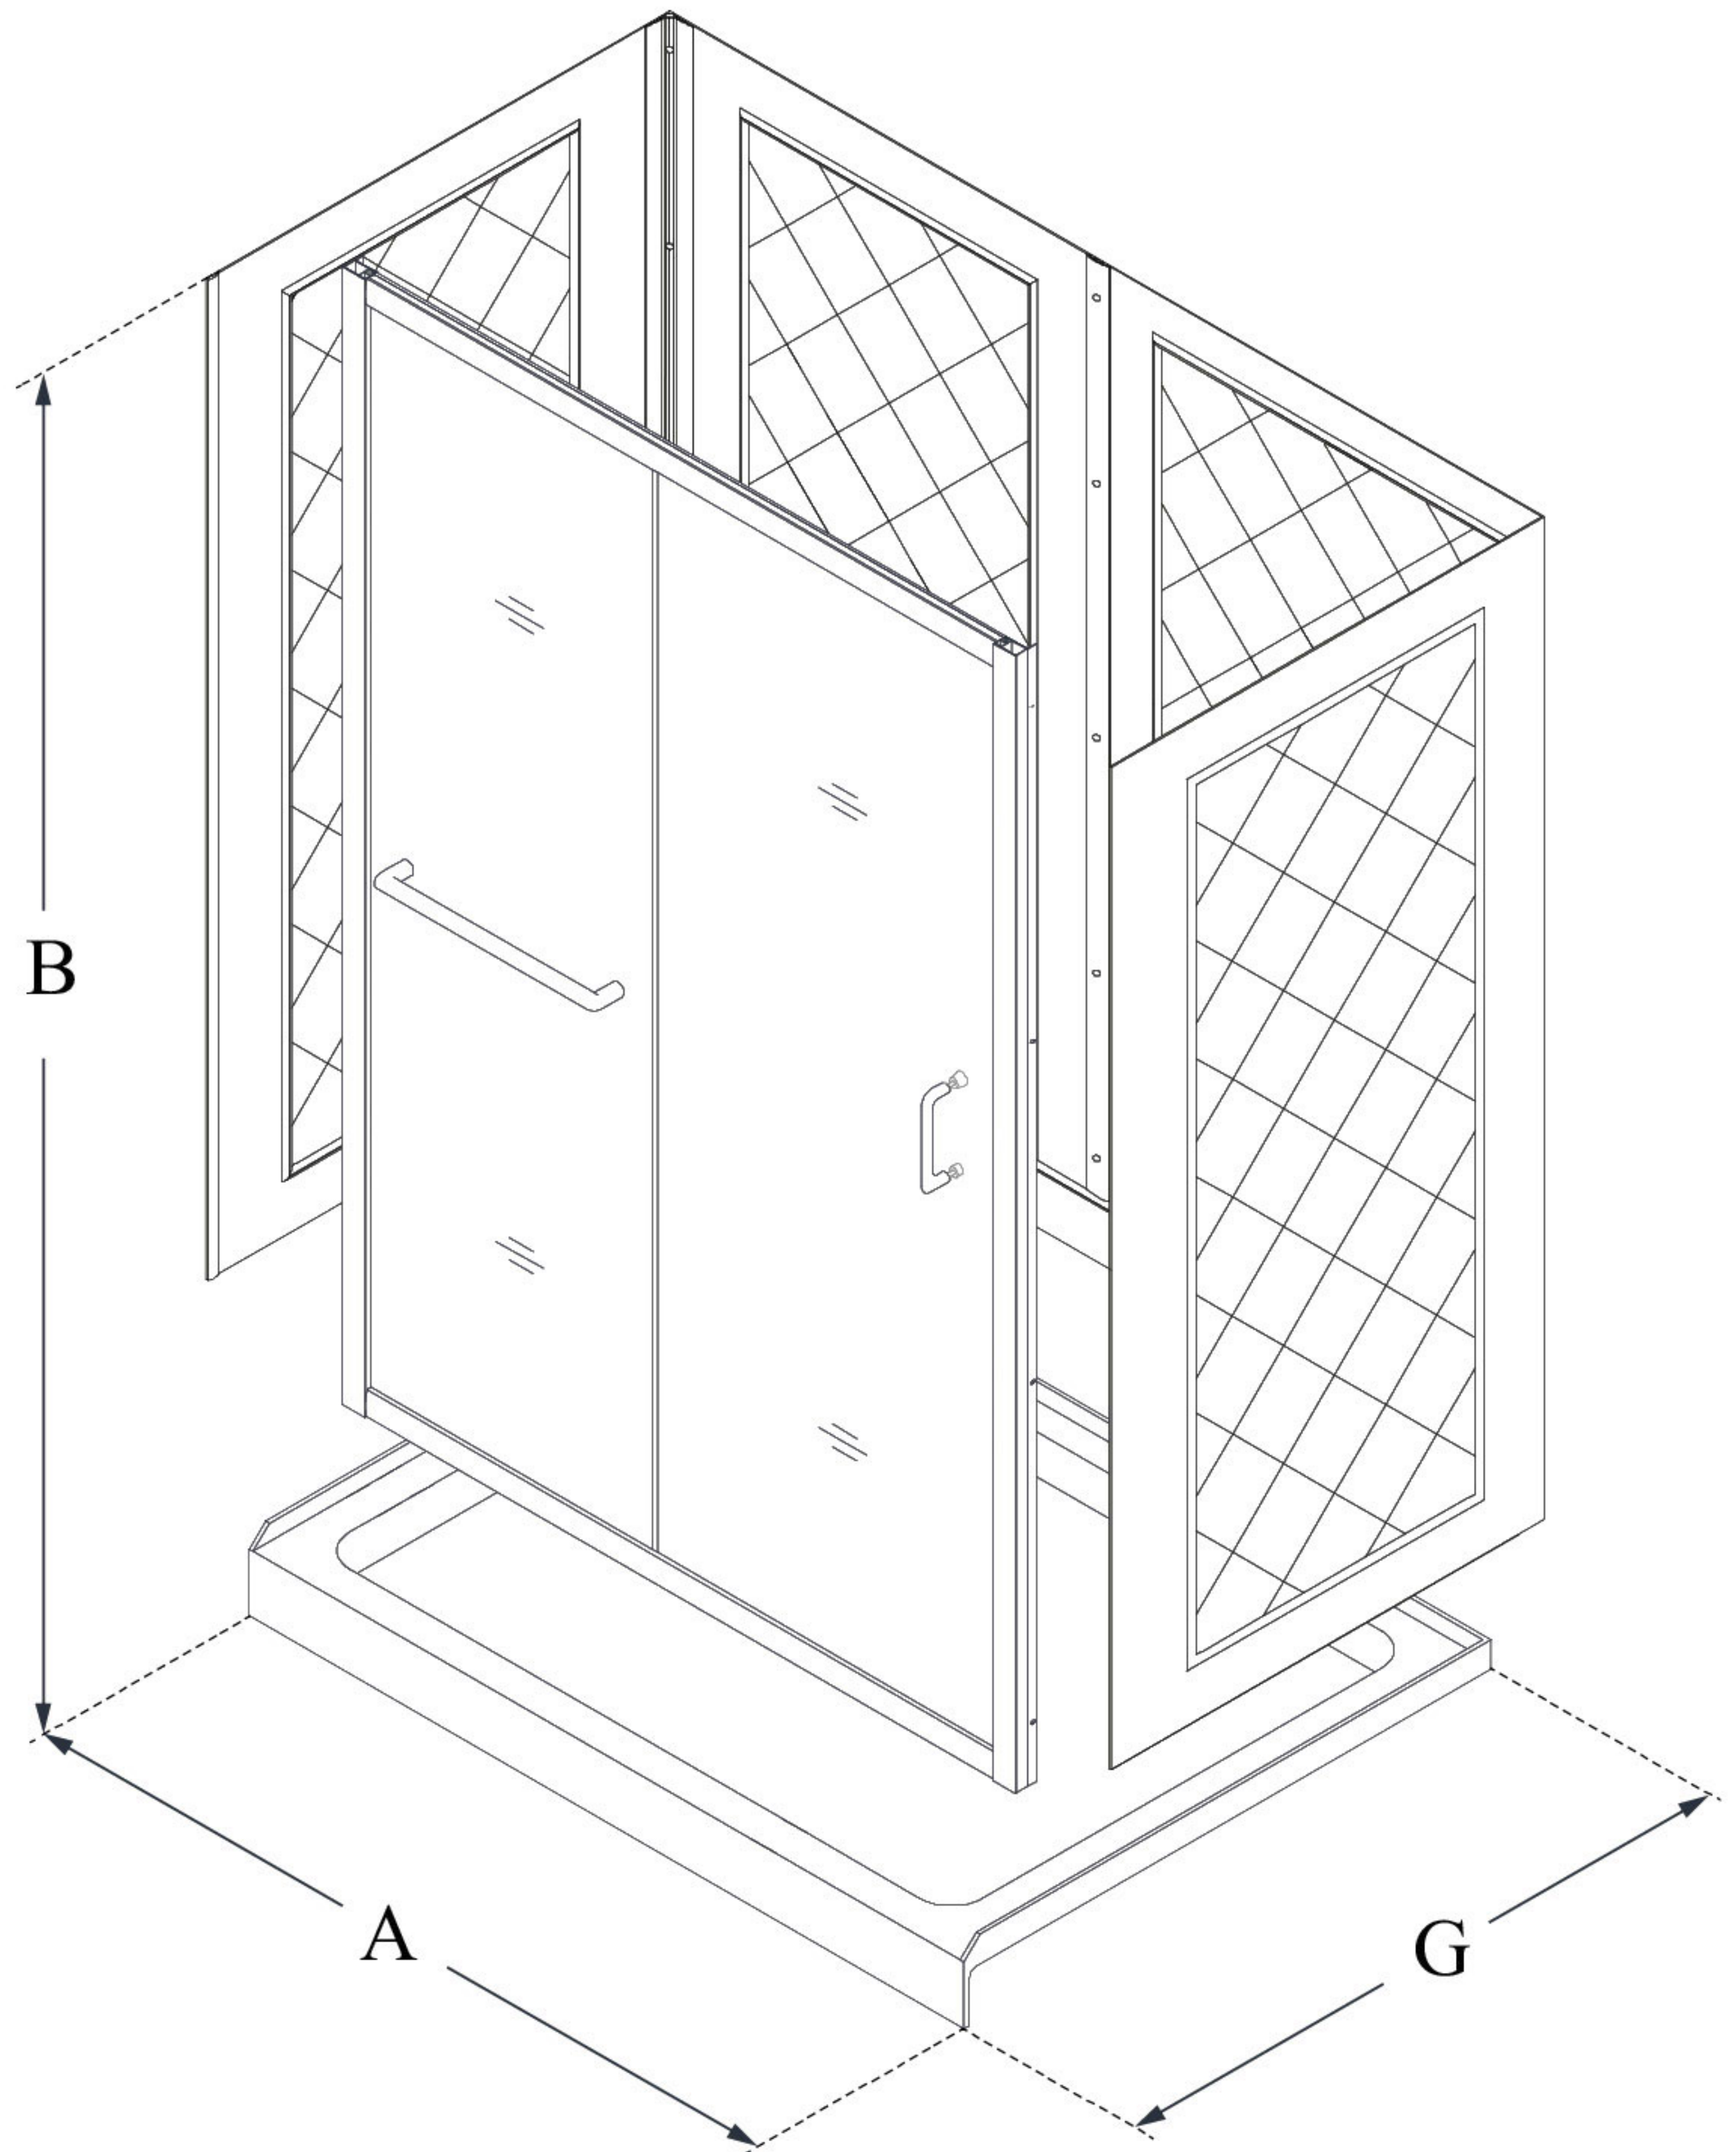

MODEL INFORMATION

DL-6117

INFINITY-Z

DreamLine Infinity-Z 32 in. D x
60 in. W x 76 3/4 in. H Frameless
Sliding Shower Door, Shower
Base and QWALL-5 Backwall Kit

KIT CONTENTS:

- SHOWER DOOR
- SHOWER BASE
- QWALL BACKWALLS

CONFIGURATION DIMENSIONS:

A: 60"
KIT WIDTH

B: 76 3/4"
KIT HEIGHT

G: 32"
KIT DEPTH

AVAILABLE DRAIN LOCATIONS:

- CENTER
- LEFT
- RIGHT

For precise drain location, please refer to the
included base technical drawing