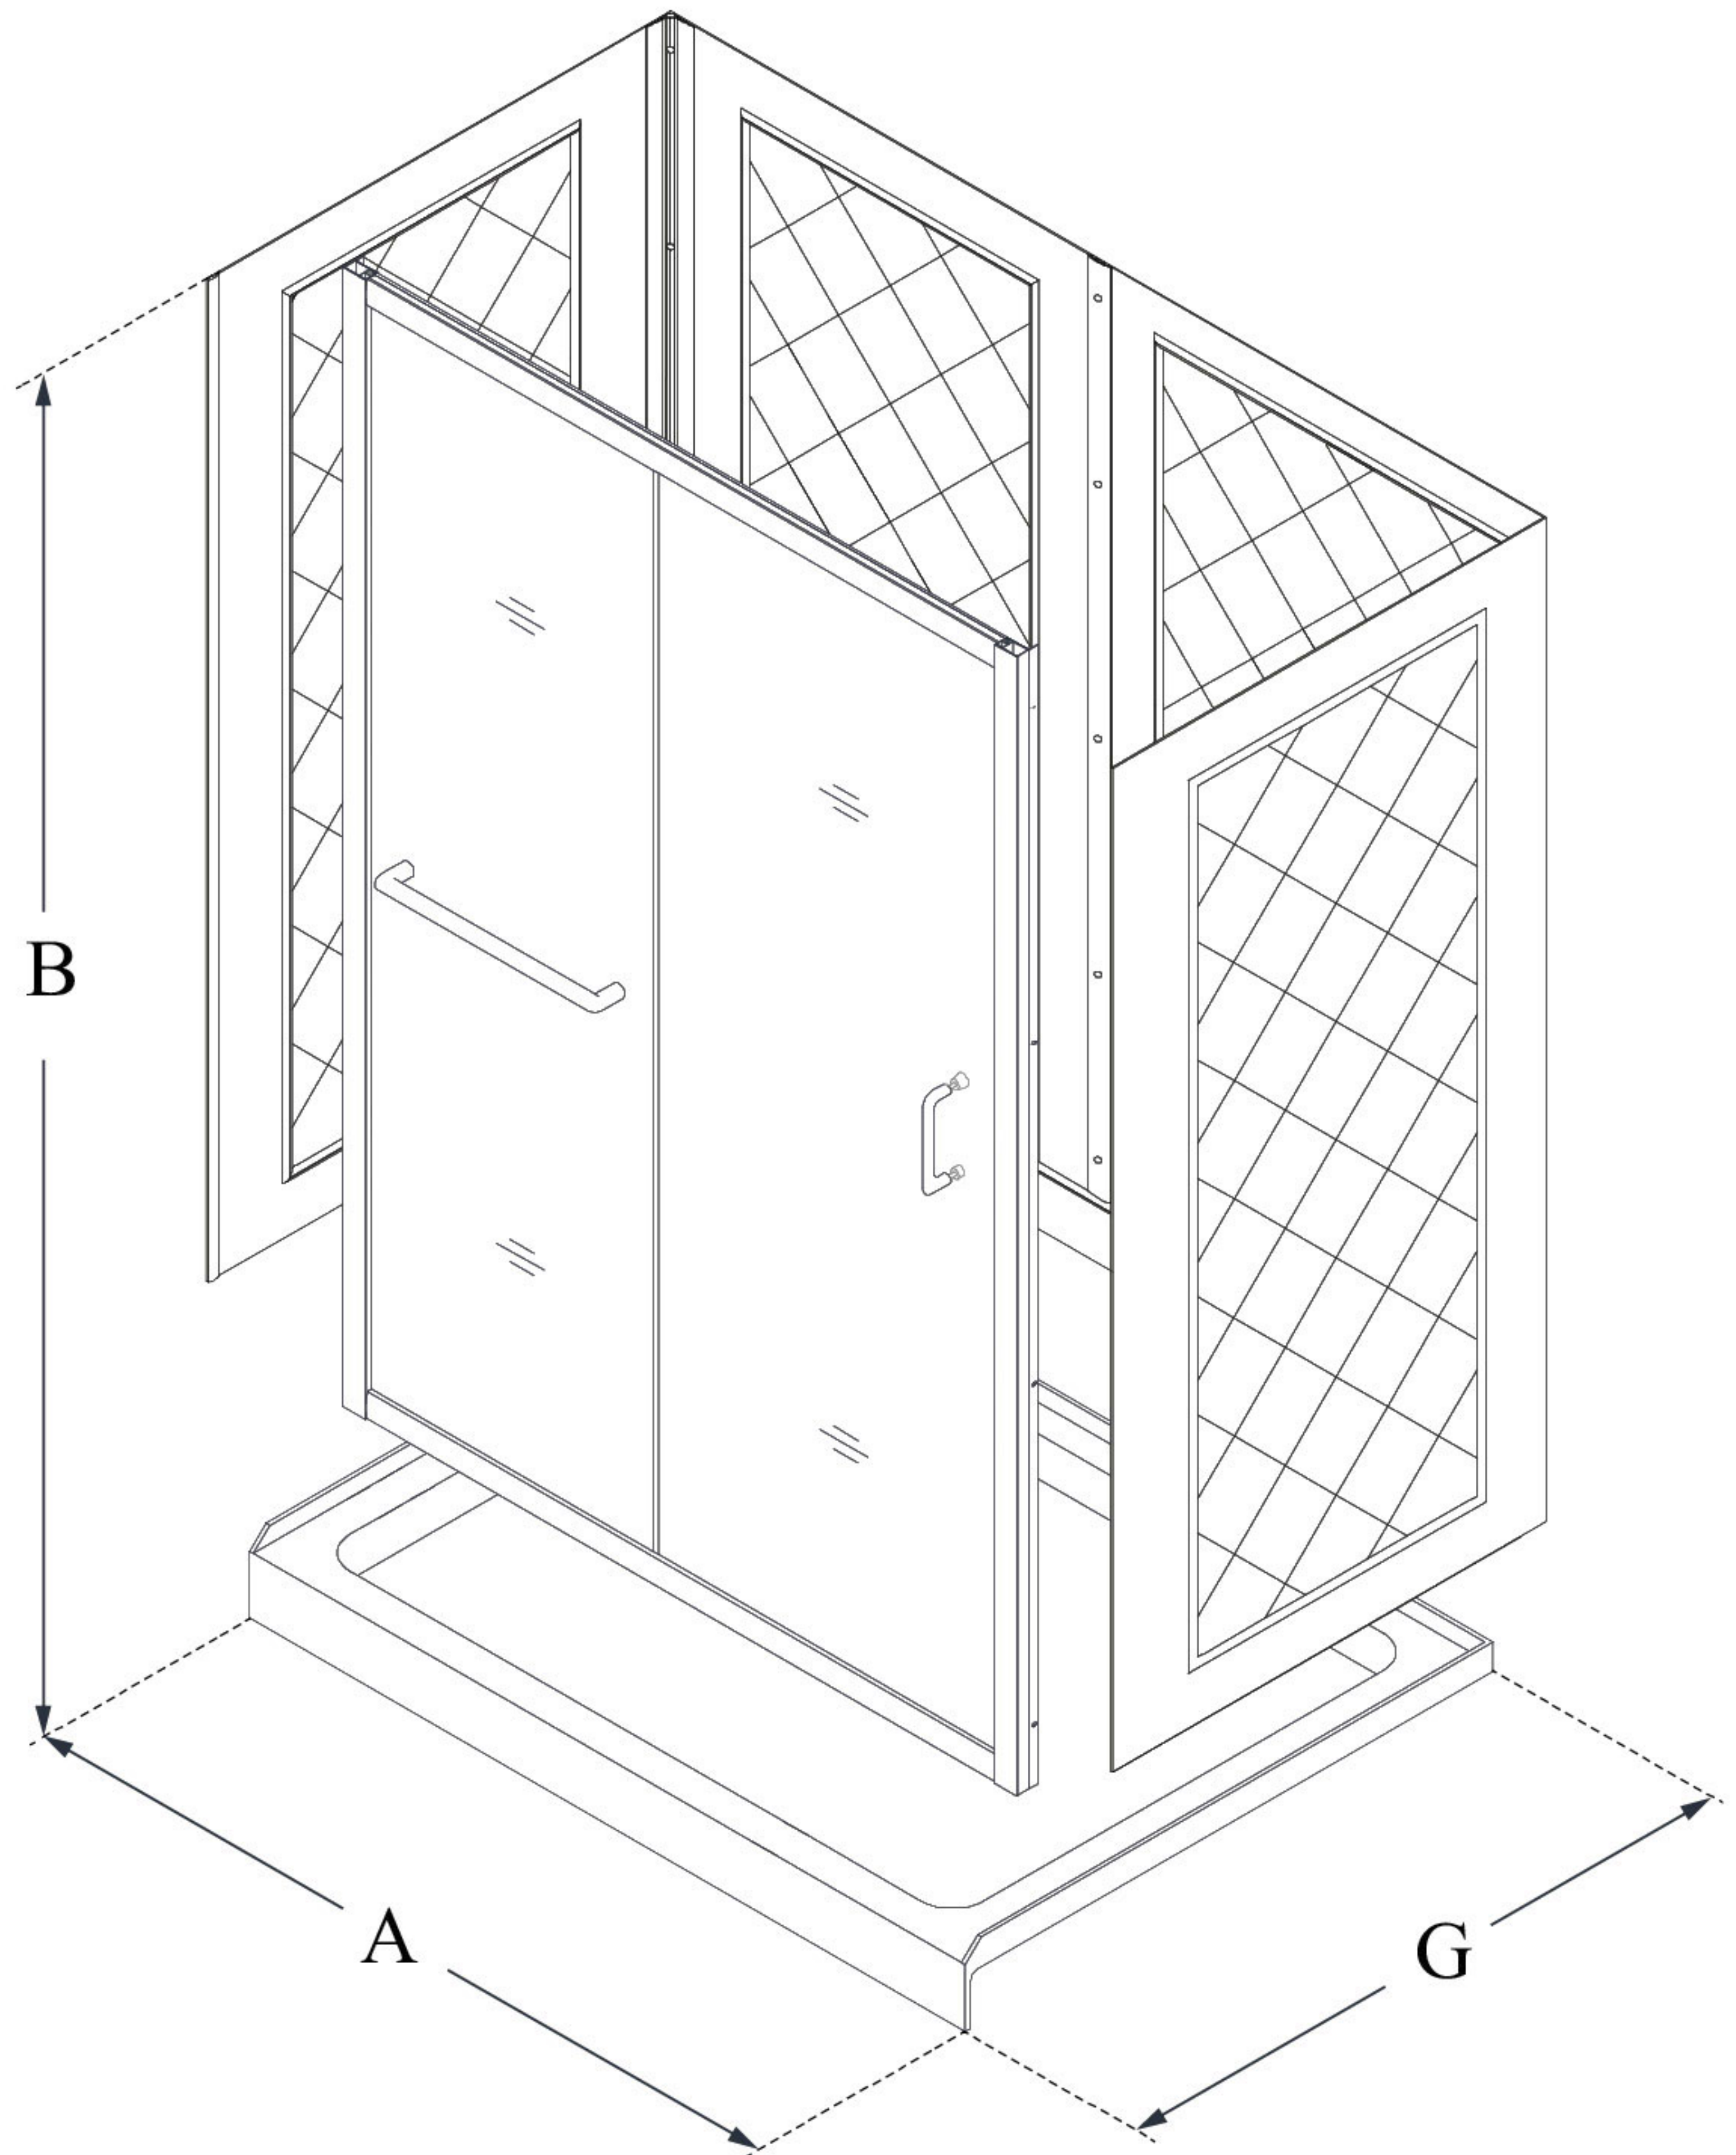

MODEL INFORMATION

DL-6117

INFINITY-Z

DreamLine Infinity-Z 32 in. D x
60 in. W x 76 3/4 in. H Frameless
Sliding Shower Door, Shower
Base and QWALL-5 Backwall Kit

KIT CONTENTS:

- SHOWER DOOR
- SHOWER BASE
- QWALL BACKWALLS

CONFIGURATION DIMENSIONS:

A: 60"
KIT WIDTH

B: 76 3/4"
KIT HEIGHT

G: 32"
KIT DEPTH

AVAILABLE DRAIN LOCATIONS:

- CENTER
- LEFT
- RIGHT

For precise drain location, please refer to the
included base technical drawing