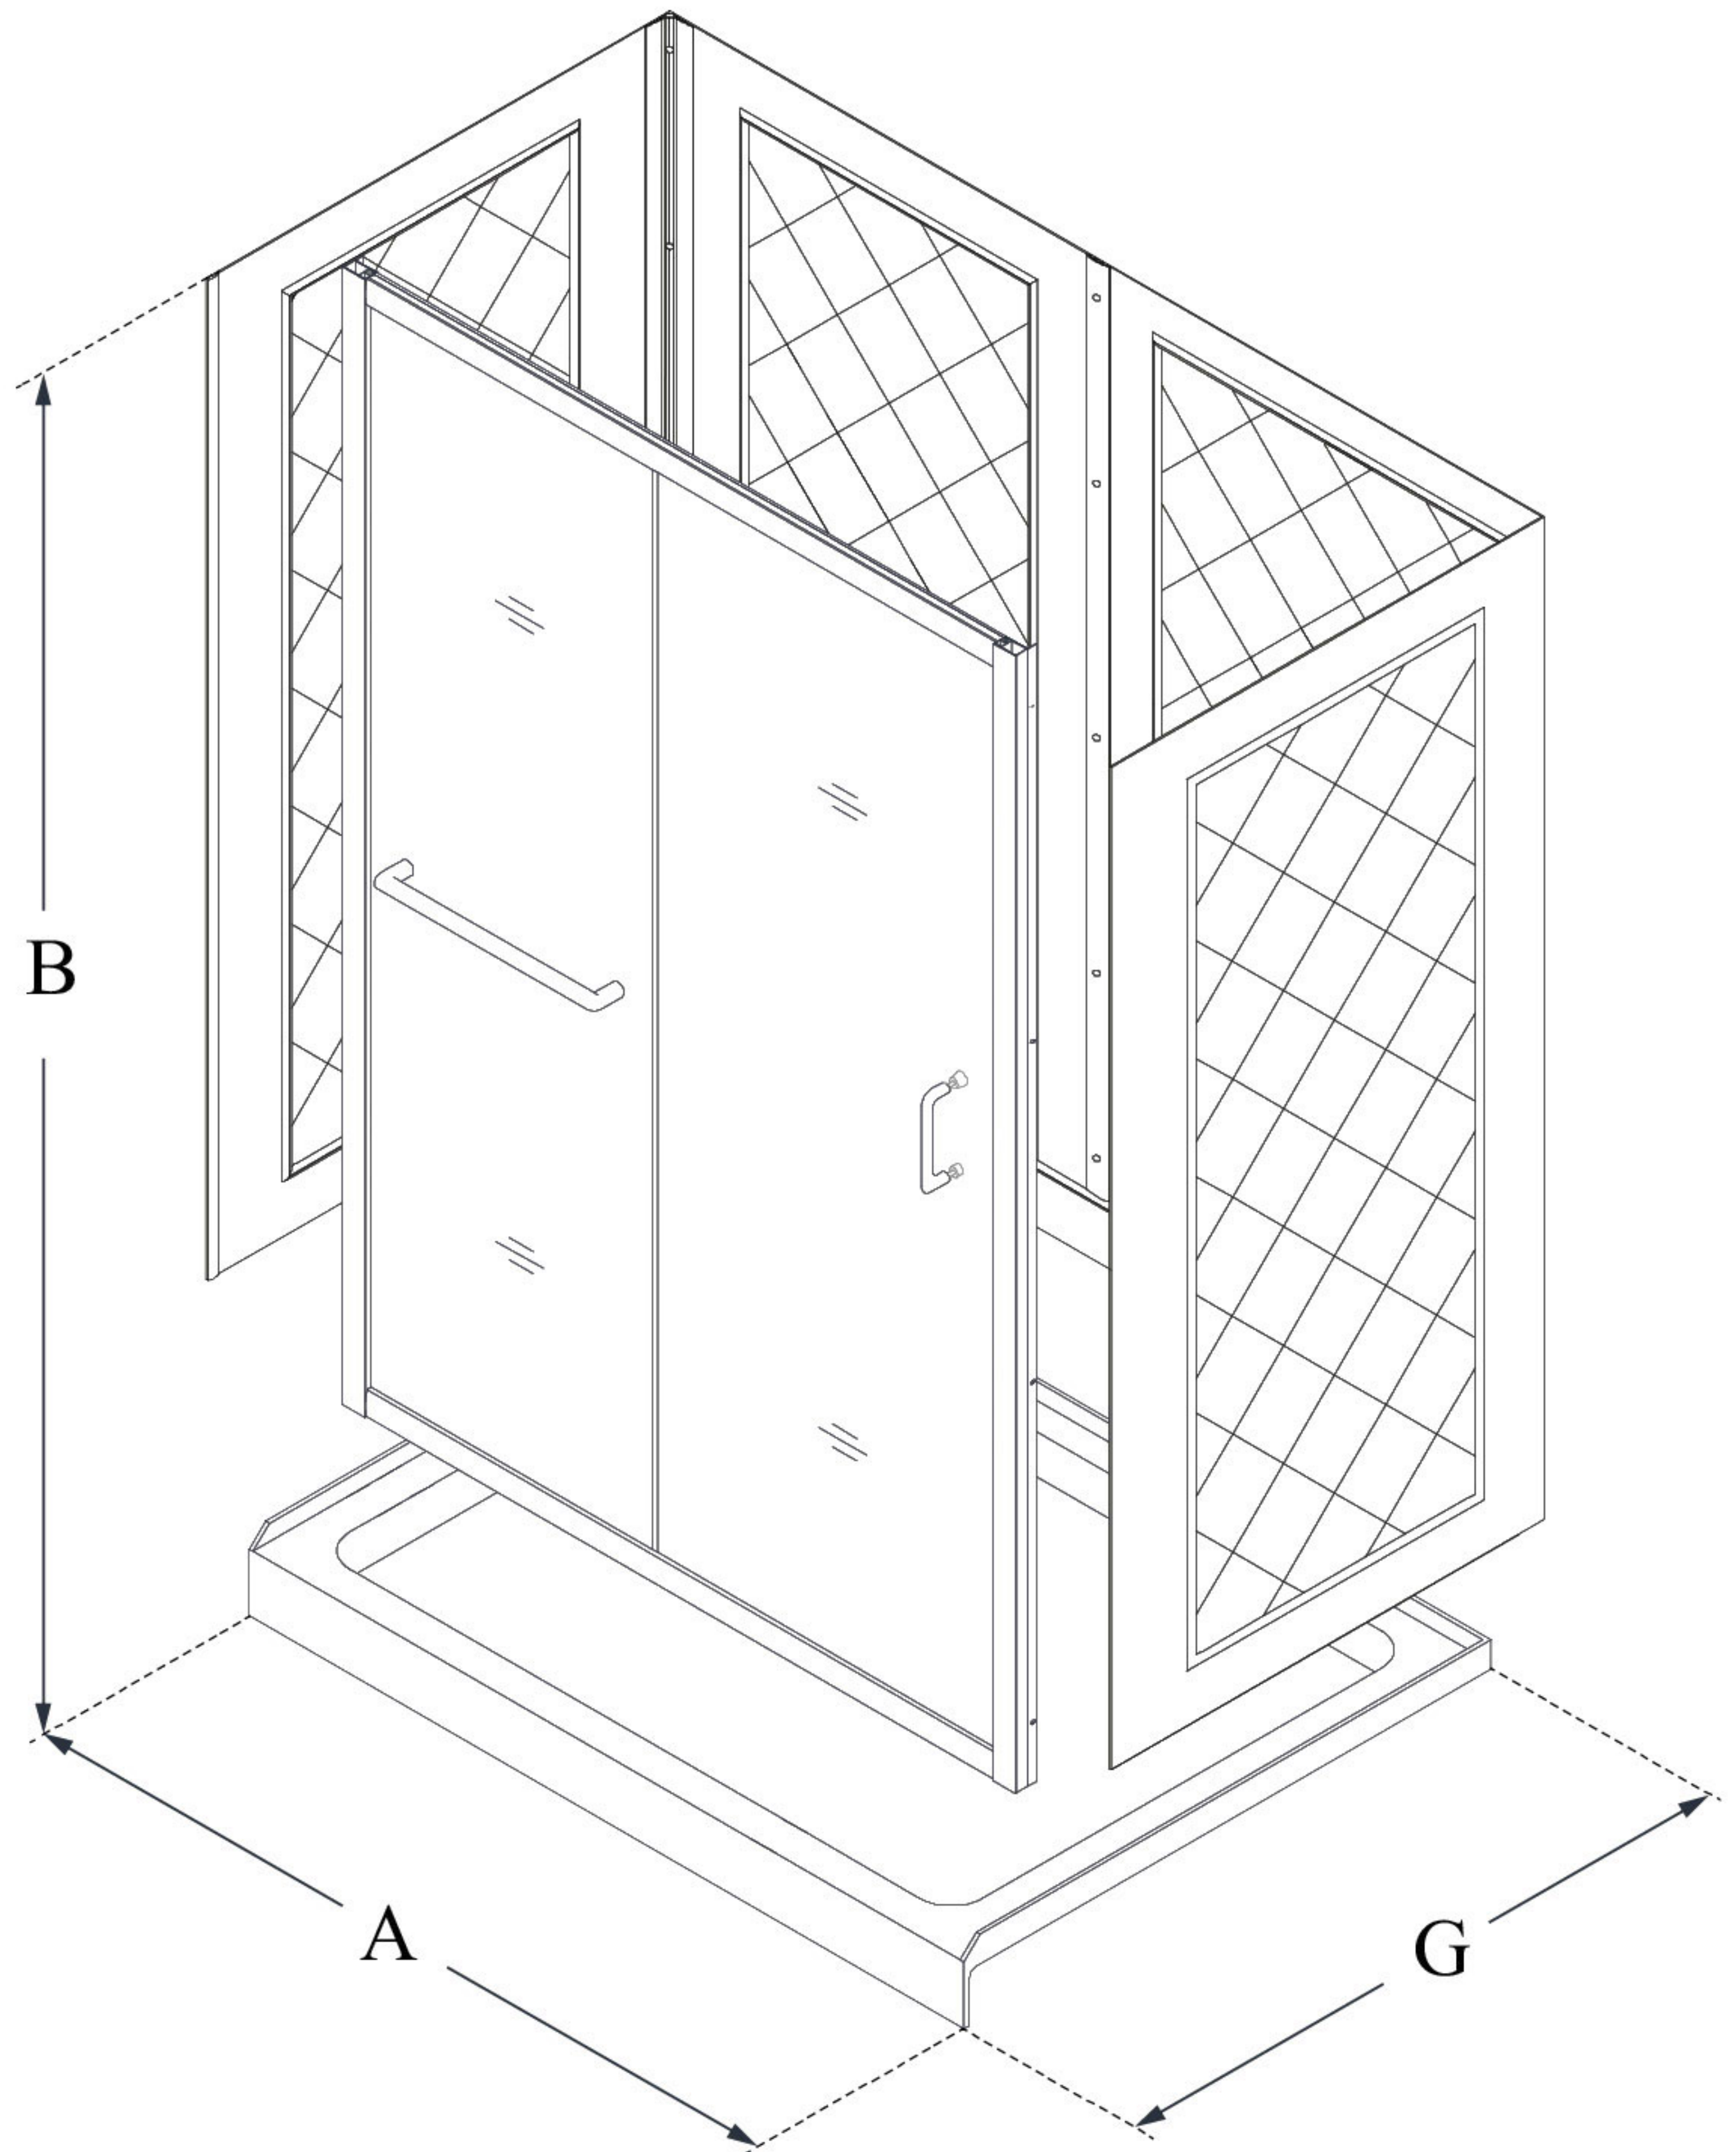

## INFINITY-Z

DreamLine Infinity-Z 32 in. D x  
60 in. W x 76 3/4 in. H Frameless  
Sliding Shower Door, Shower  
Base and QWALL-5 Backwall Kit

### KIT CONTENTS:

- SHOWER DOOR
- SHOWER BASE
- QWALL BACKWALLS

### CONFIGURATION DIMENSIONS:

**A: 60"**  
KIT WIDTH

**B: 76 3/4"**  
KIT HEIGHT

**G: 32"**  
KIT DEPTH

### AVAILABLE DRAIN LOCATIONS:

- CENTER
- LEFT
- RIGHT

For precise drain location, please refer to the  
included base technical drawing

DreamLine reserves the right to update or modify the hardware or materials pictured  
without prior notice for the purpose of product improvement and customer satisfaction.