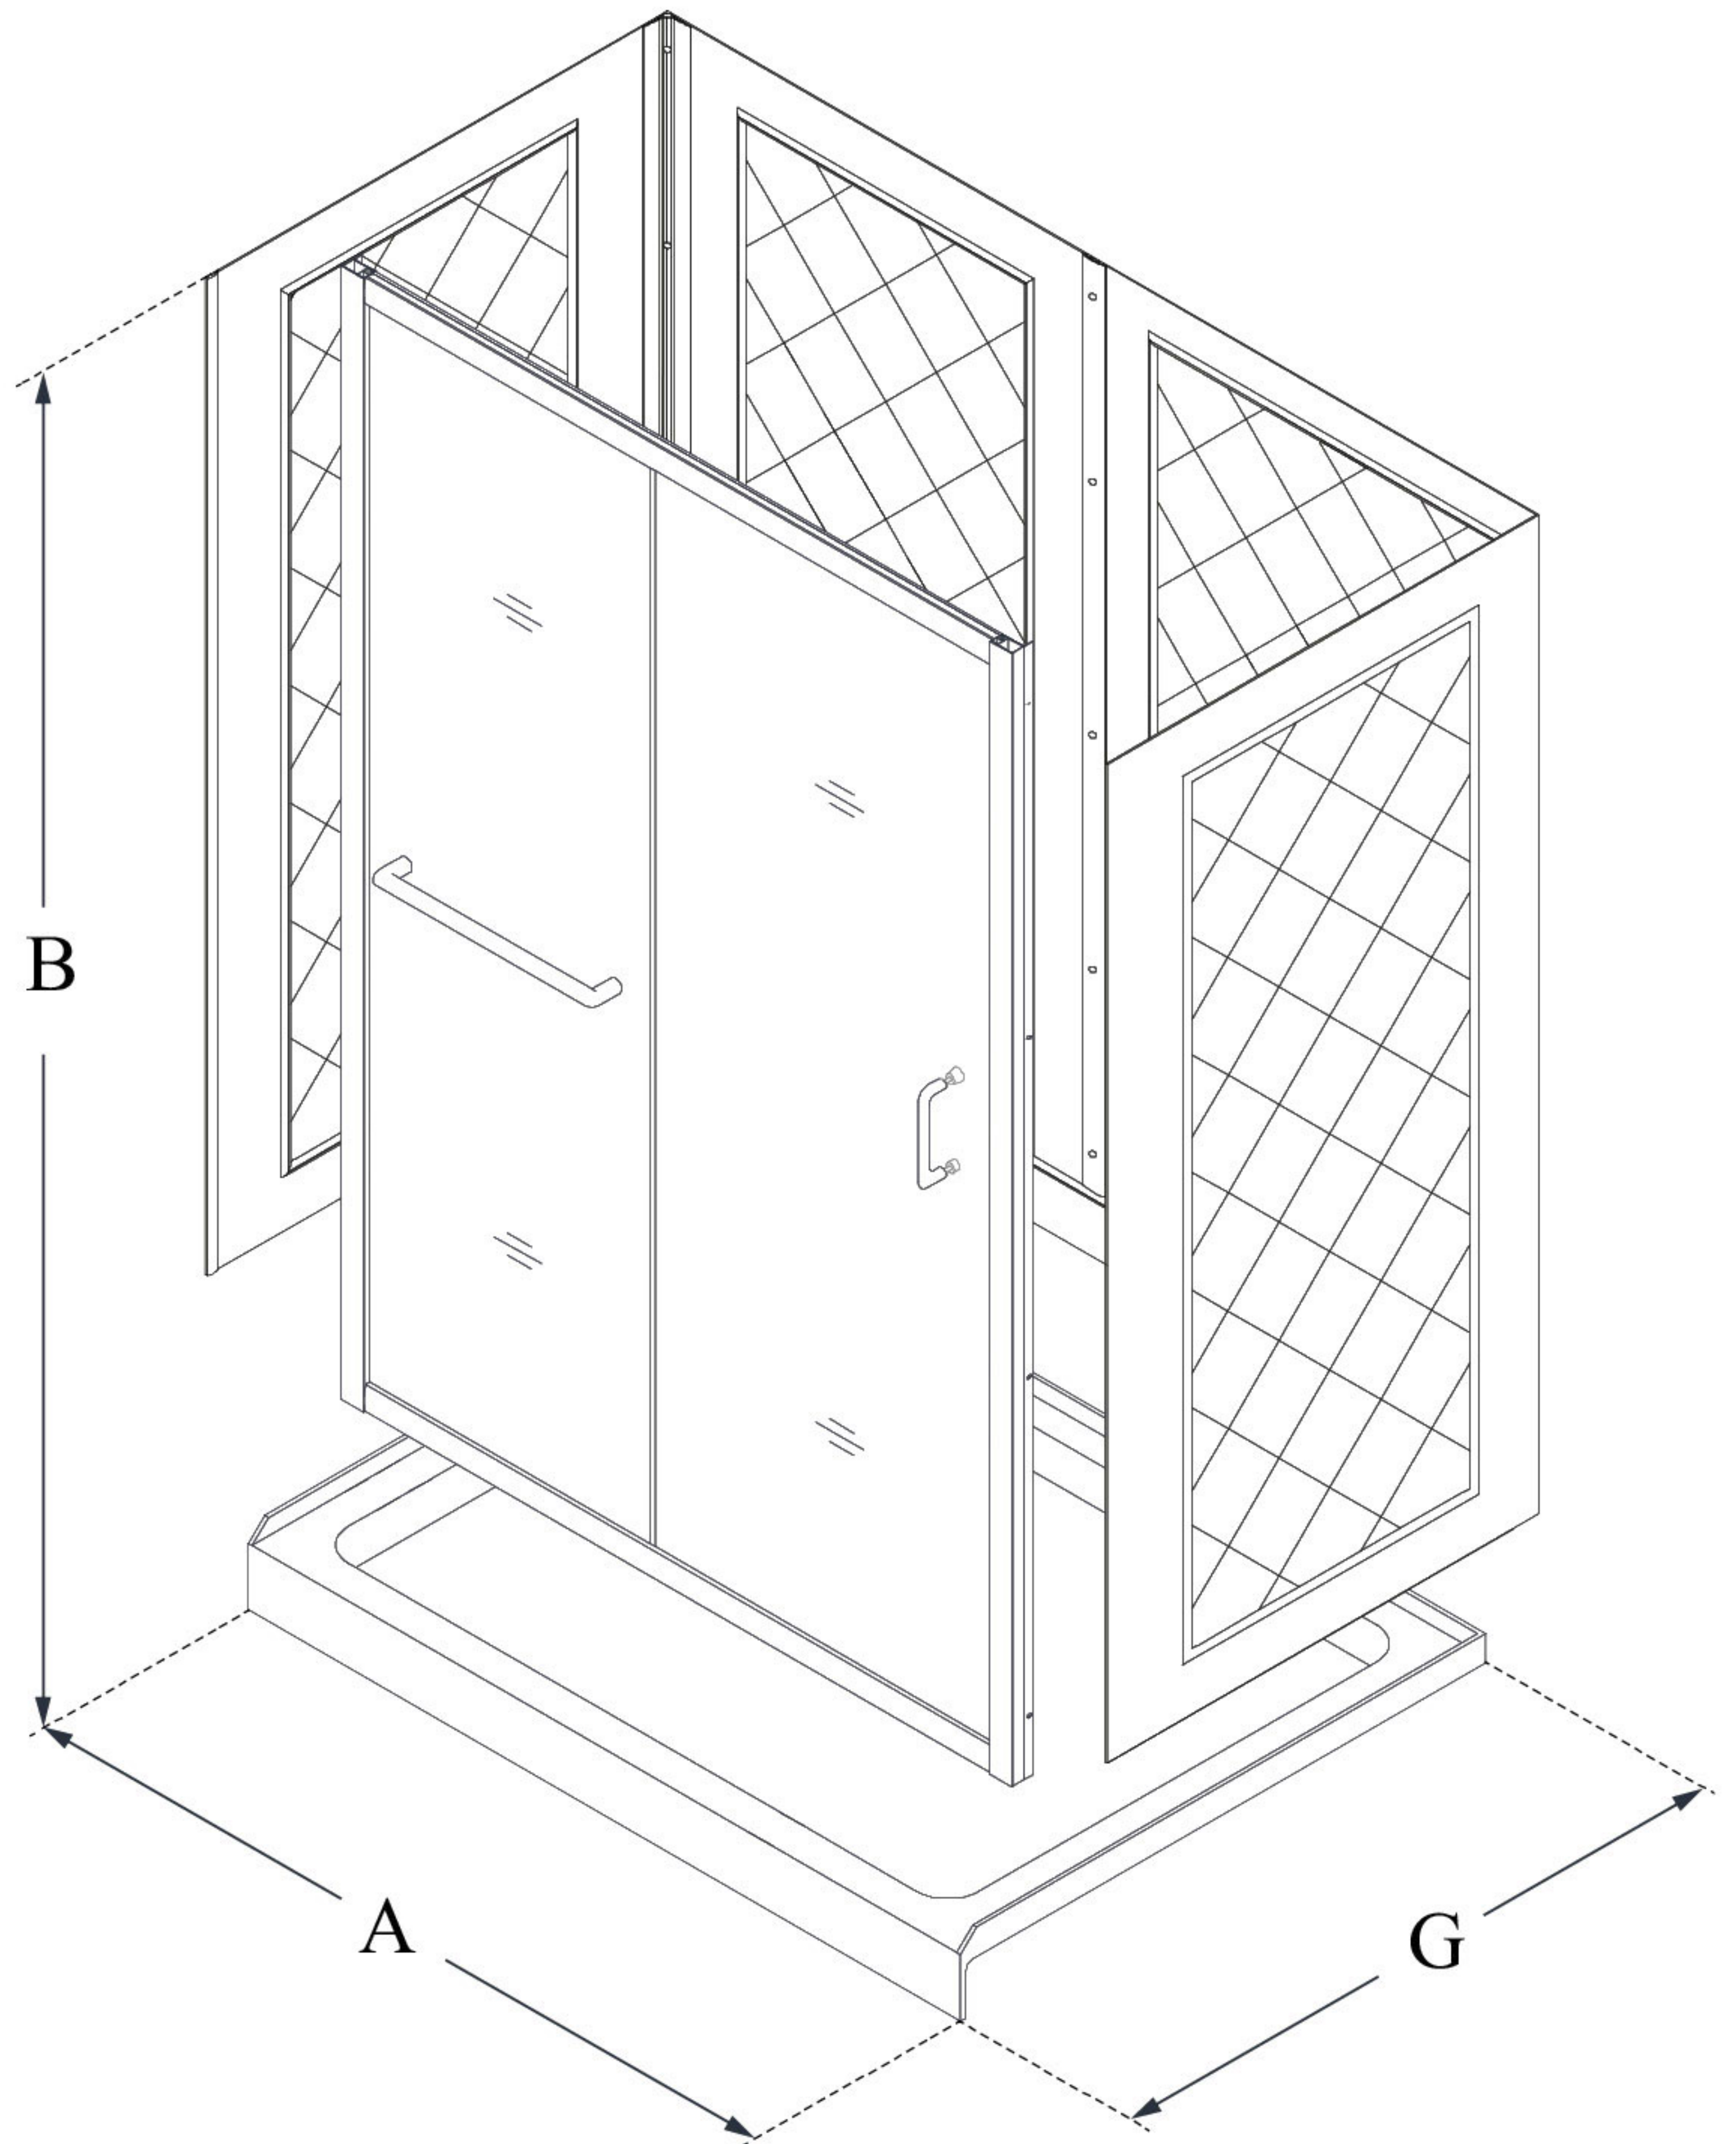

MODEL INFORMATION

DL-6117

INFINITY-Z

DreamLine Infinity-Z 32 in. D x
60 in. W x 76 3/4 in. H Frameless
Sliding Shower Door, Shower
Base and QWALL-5 Backwall Kit

KIT CONTENTS:

- SHOWER DOOR
- SHOWER BASE
- QWALL BACKWALLS

CONFIGURATION DIMENSIONS:

A: 60"
KIT WIDTH

B: 76 3/4"
KIT HEIGHT

G: 32"
KIT DEPTH

AVAILABLE DRAIN LOCATIONS:

- CENTER
- LEFT
- RIGHT

For precise drain location, please refer to the
included base technical drawing