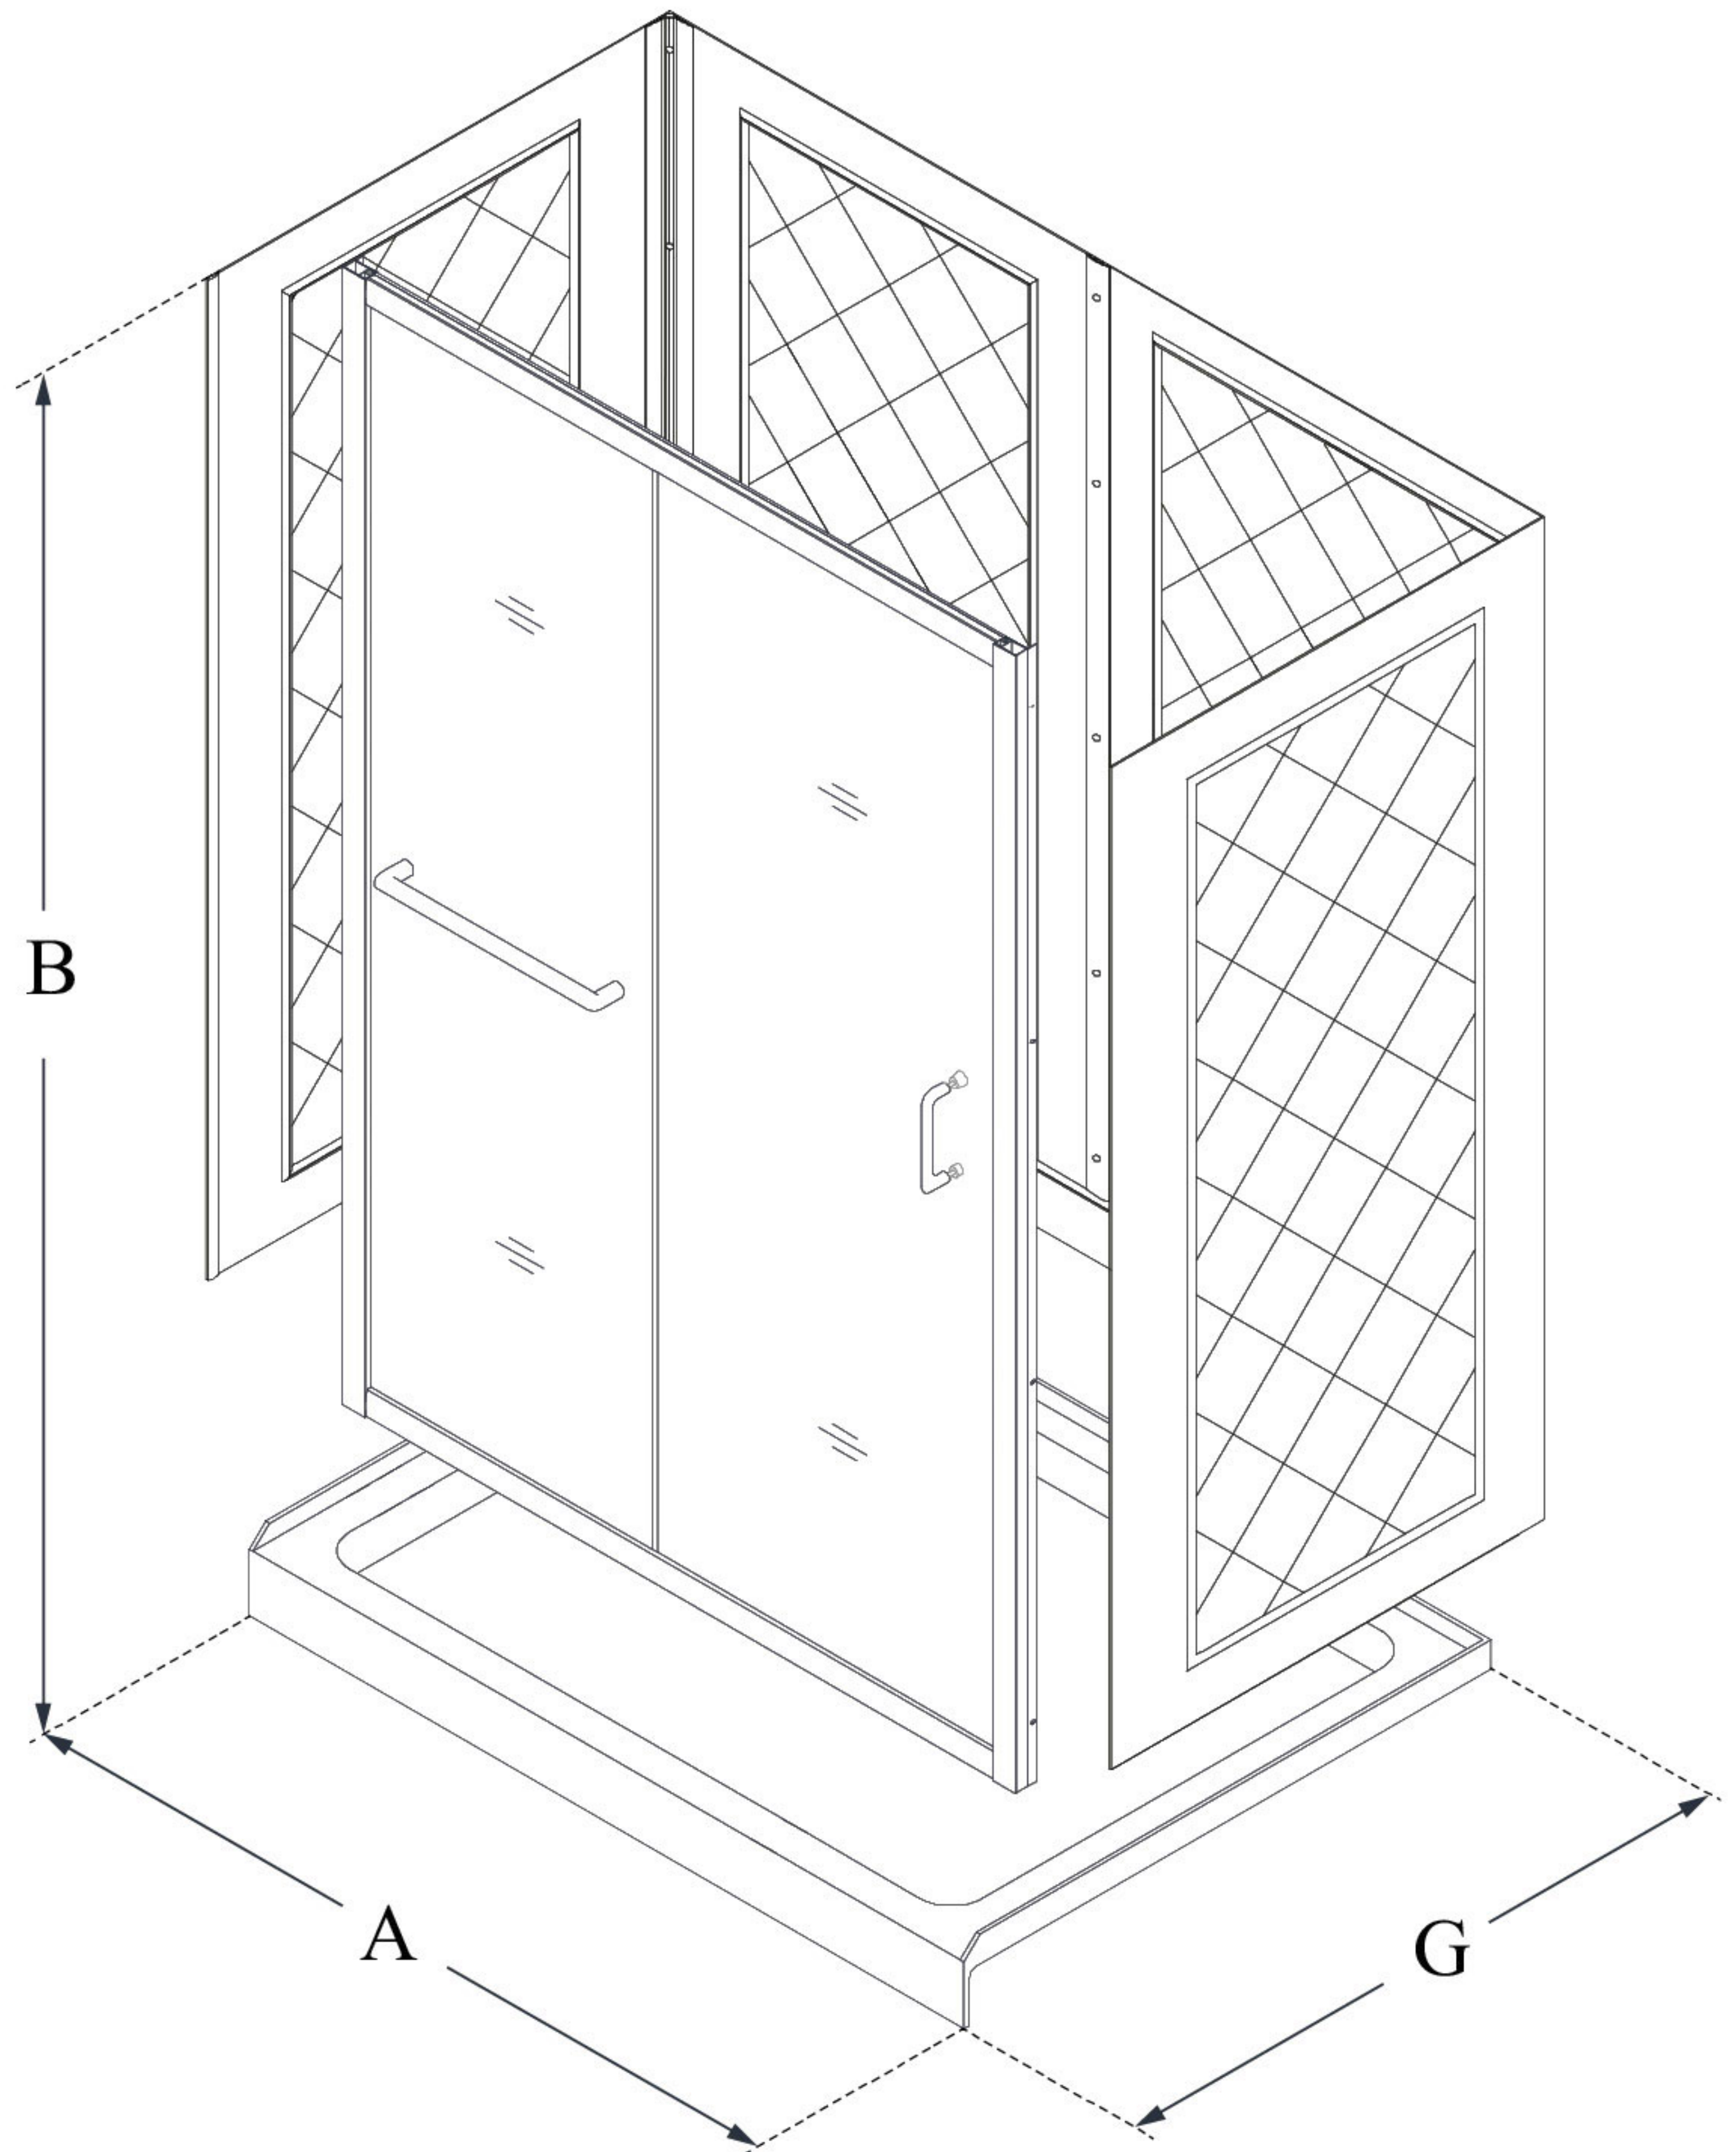

MODEL INFORMATION

DL-6116

INFINITY-Z

DreamLine Infinity-Z 30 in. D x
60 in. W x 76 3/4 in. H Frameless
Sliding Shower Door, Shower
Base and QWALL-5 Backwall Kit

KIT CONTENTS:

- SHOWER DOOR
- SHOWER BASE
- QWALL BACKWALLS

CONFIGURATION DIMENSIONS:

A: 60"
KIT WIDTH

B: 76 3/4"
KIT HEIGHT

G: 30"
KIT DEPTH

AVAILABLE DRAIN LOCATIONS:

- CENTER
- LEFT
- RIGHT

For precise drain location, please refer to the
included base technical drawing