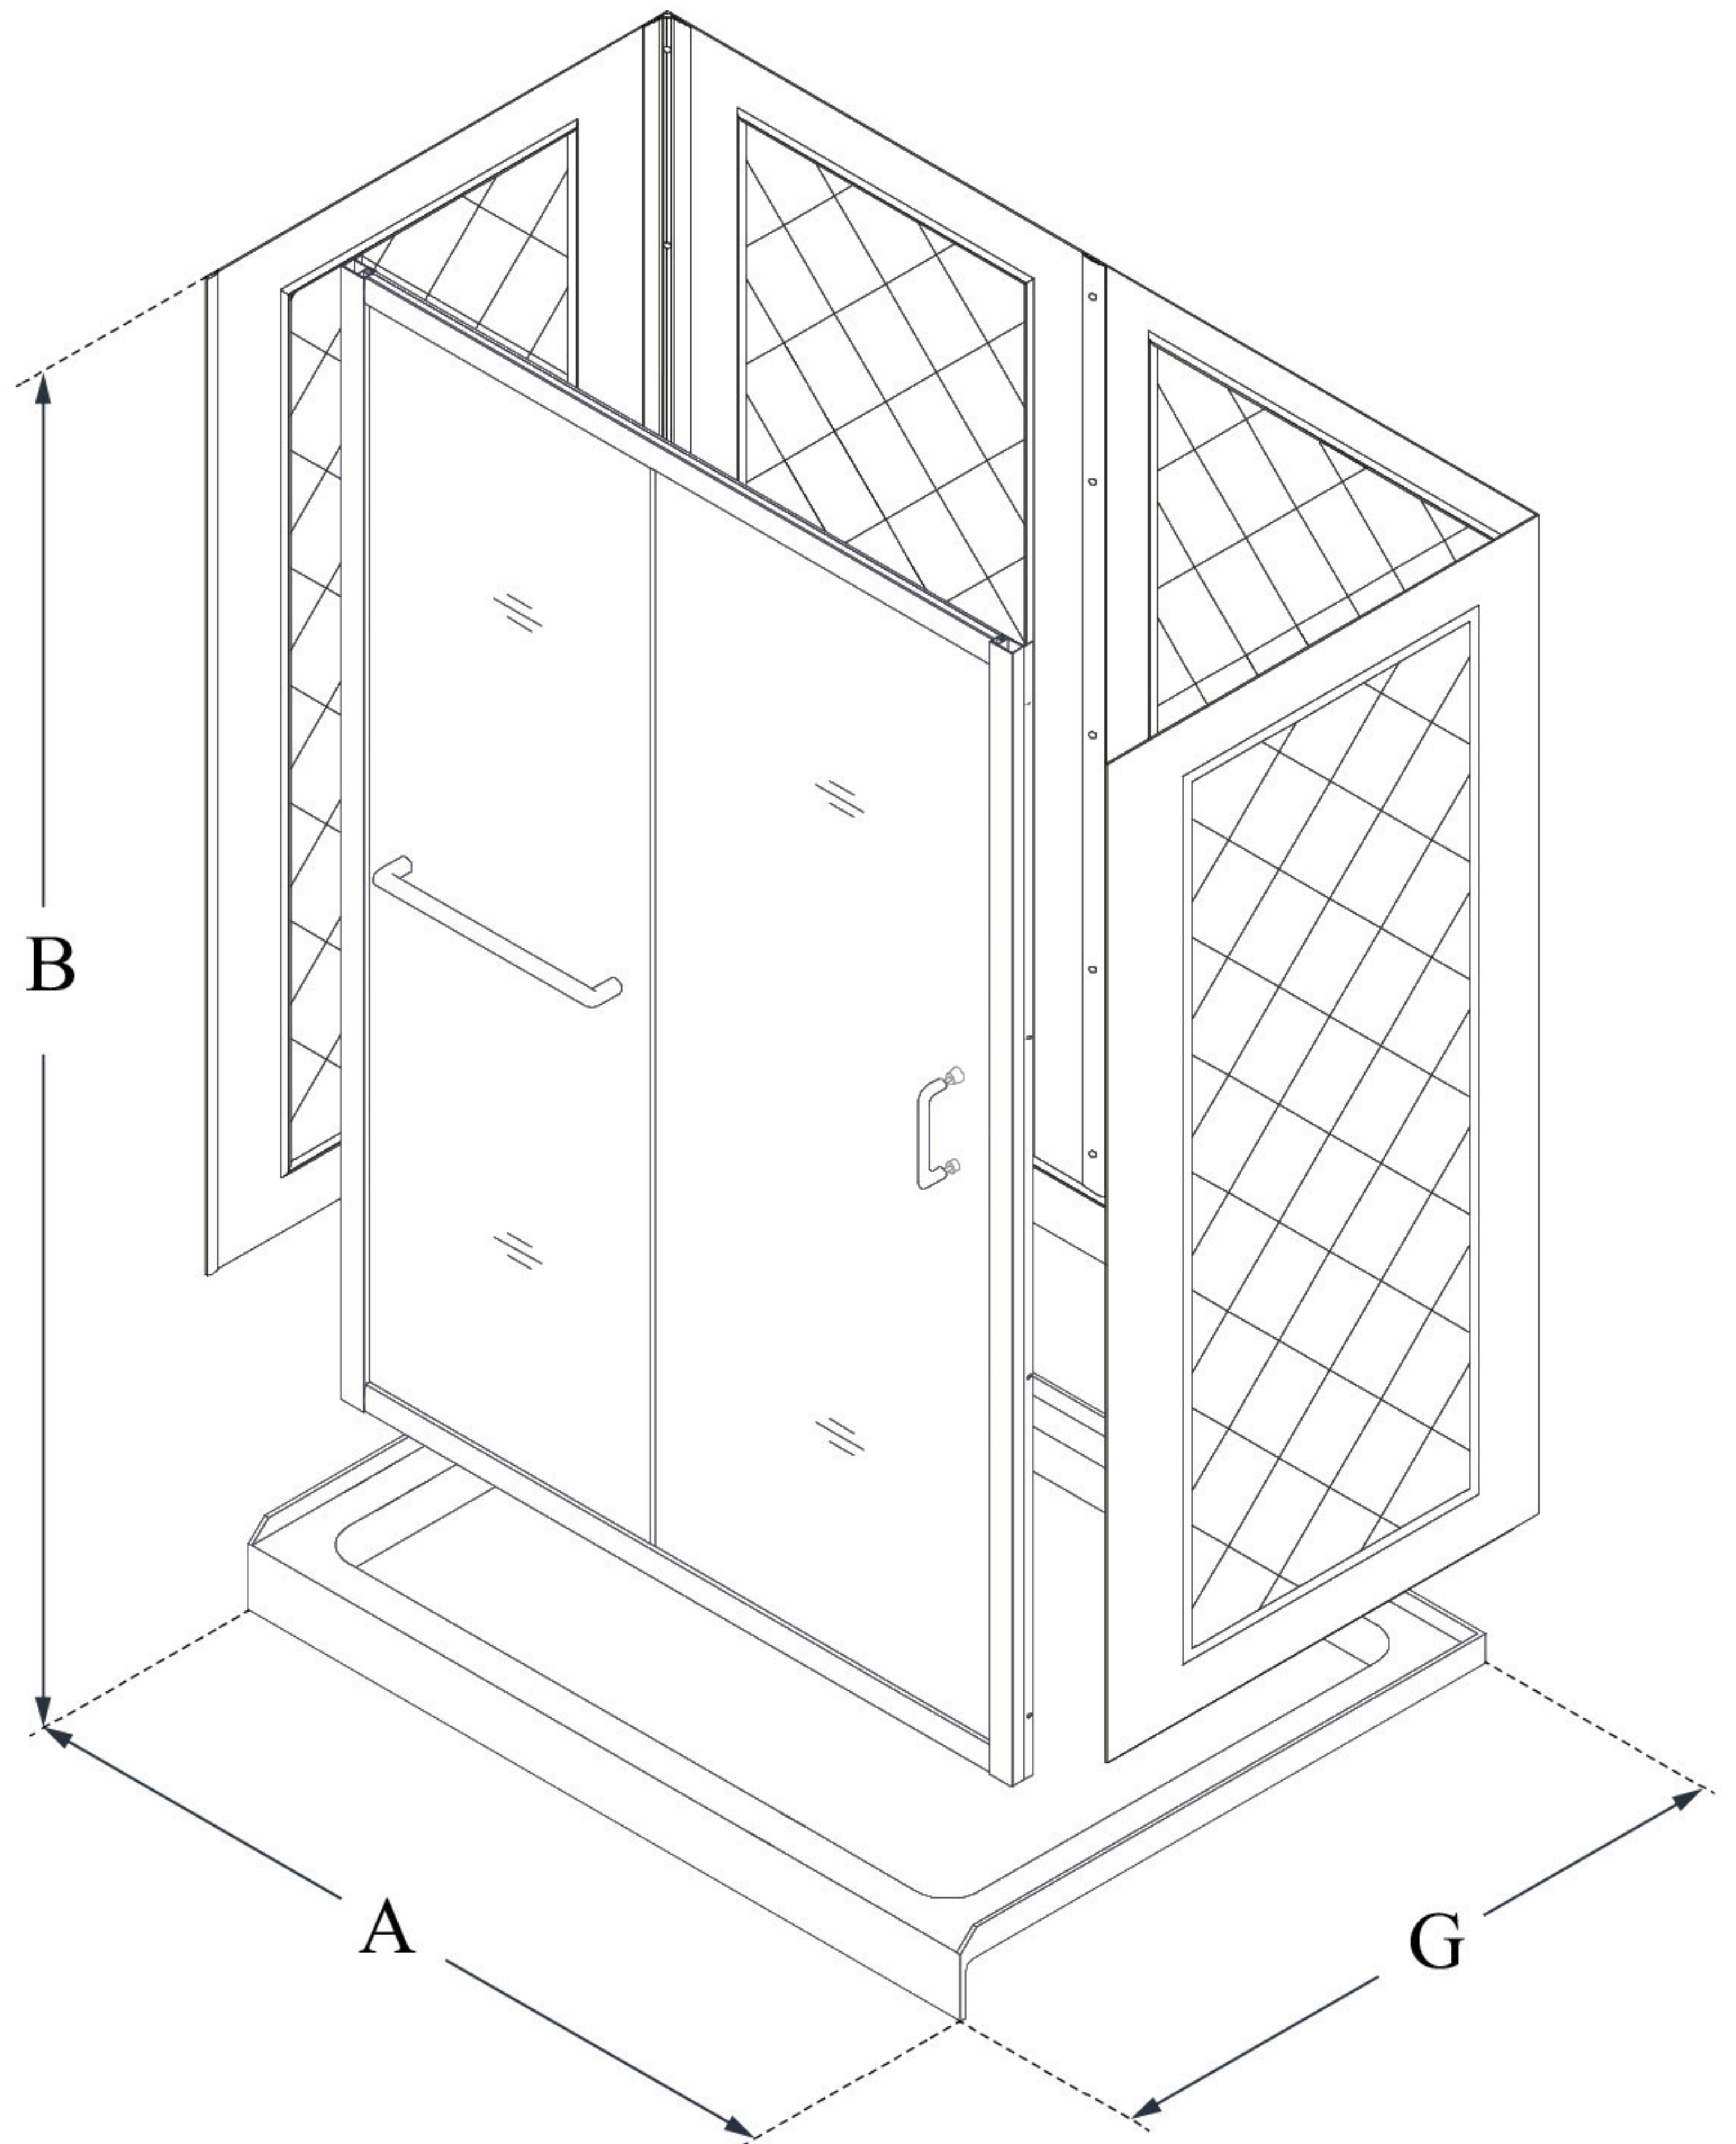

MODEL INFORMATION

DL-6116

INFINITY-Z

DreamLine Infinity-Z 30 in. D x
60 in. W x 76 3/4 in. H Frameless
Sliding Shower Door, Shower
Base and QWALL-5 Backwall Kit

KIT CONTENTS:

- SHOWER DOOR
- SHOWER BASE
- QWALL BACKWALLS

CONFIGURATION DIMENSIONS:

A: 60"
KIT WIDTH

B: 76 3/4"
KIT HEIGHT

G: 30"
KIT DEPTH

AVAILABLE DRAIN LOCATIONS:

- CENTER
- LEFT
- RIGHT

For precise drain location, please refer to the
included base technical drawing