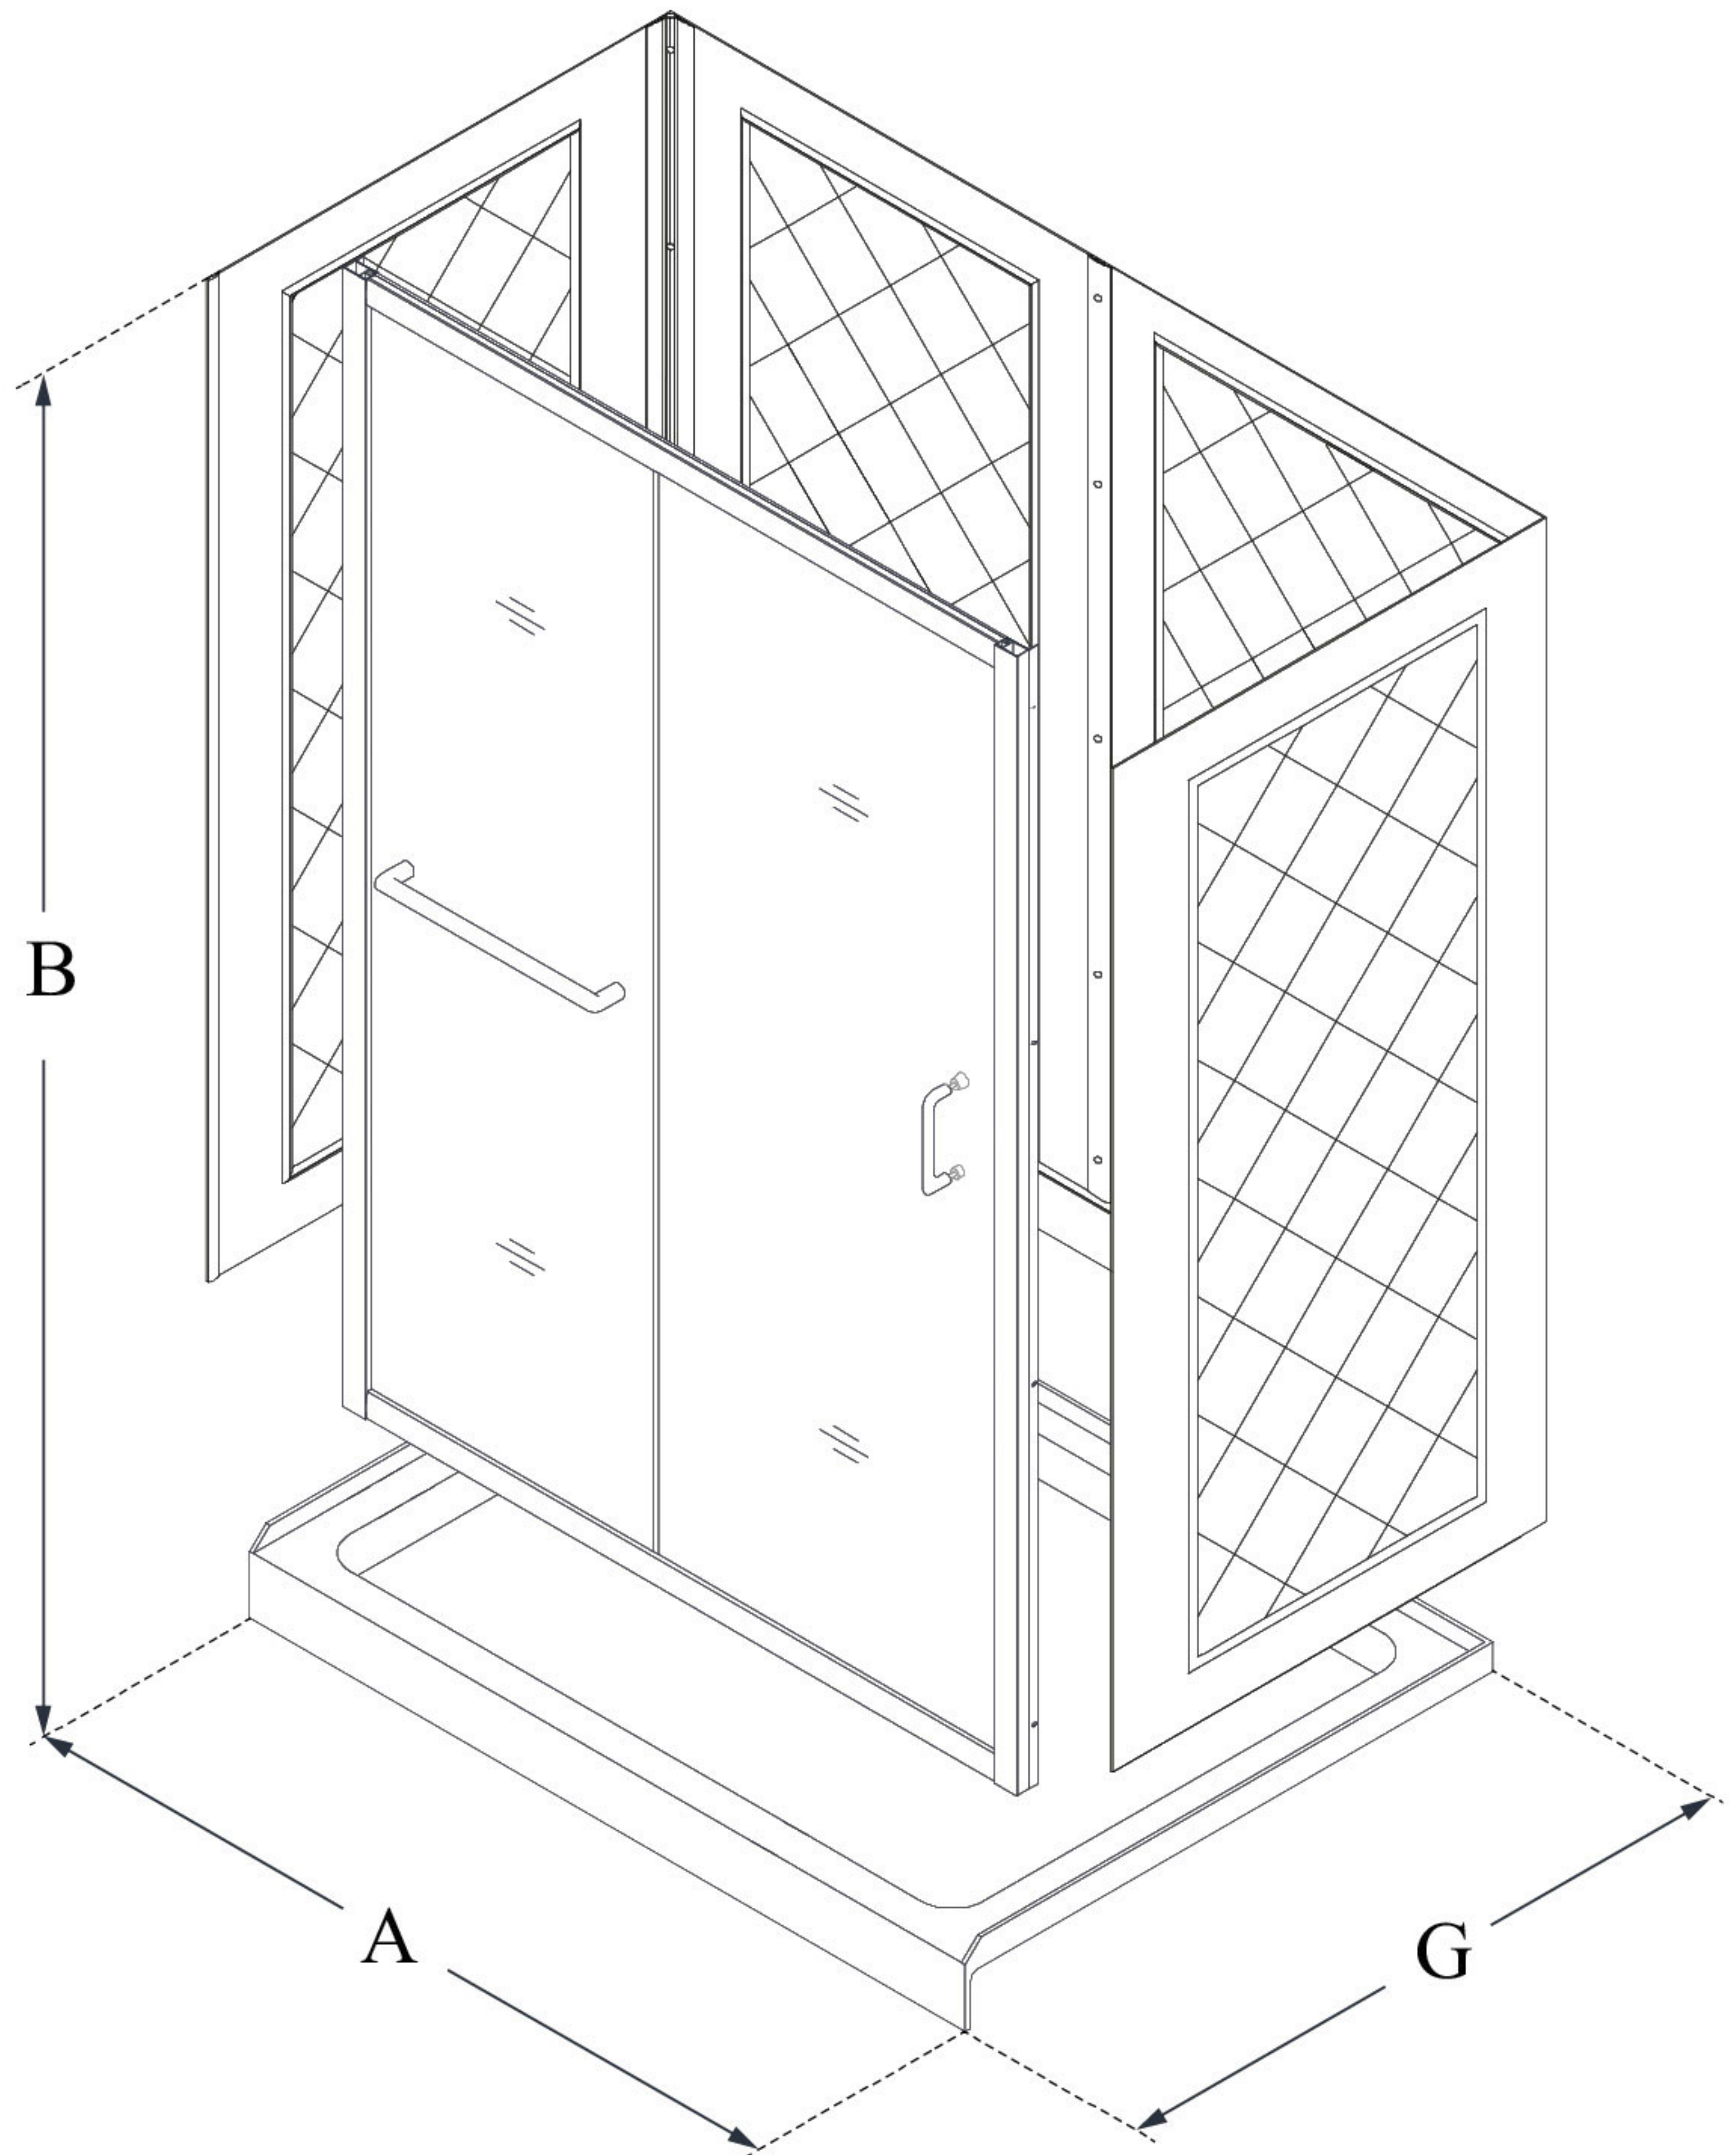

## INFINITY-Z

DreamLine Infinity-Z 30 in. D x  
60 in. W x 76 3/4 in. H Frameless  
Sliding Shower Door, Shower  
Base and QWALL-5 Backwall Kit

### KIT CONTENTS:

- SHOWER DOOR
- SHOWER BASE
- QWALL BACKWALLS

### CONFIGURATION DIMENSIONS:

**A: 60"**  
KIT WIDTH

**B: 76 3/4"**  
KIT HEIGHT

**G: 30"**  
KIT DEPTH

### AVAILABLE DRAIN LOCATIONS:

- CENTER
- LEFT
- RIGHT

For precise drain location, please refer to the  
included base technical drawing

DreamLine reserves the right to update or modify the hardware or materials pictured  
without prior notice for the purpose of product improvement and customer satisfaction.