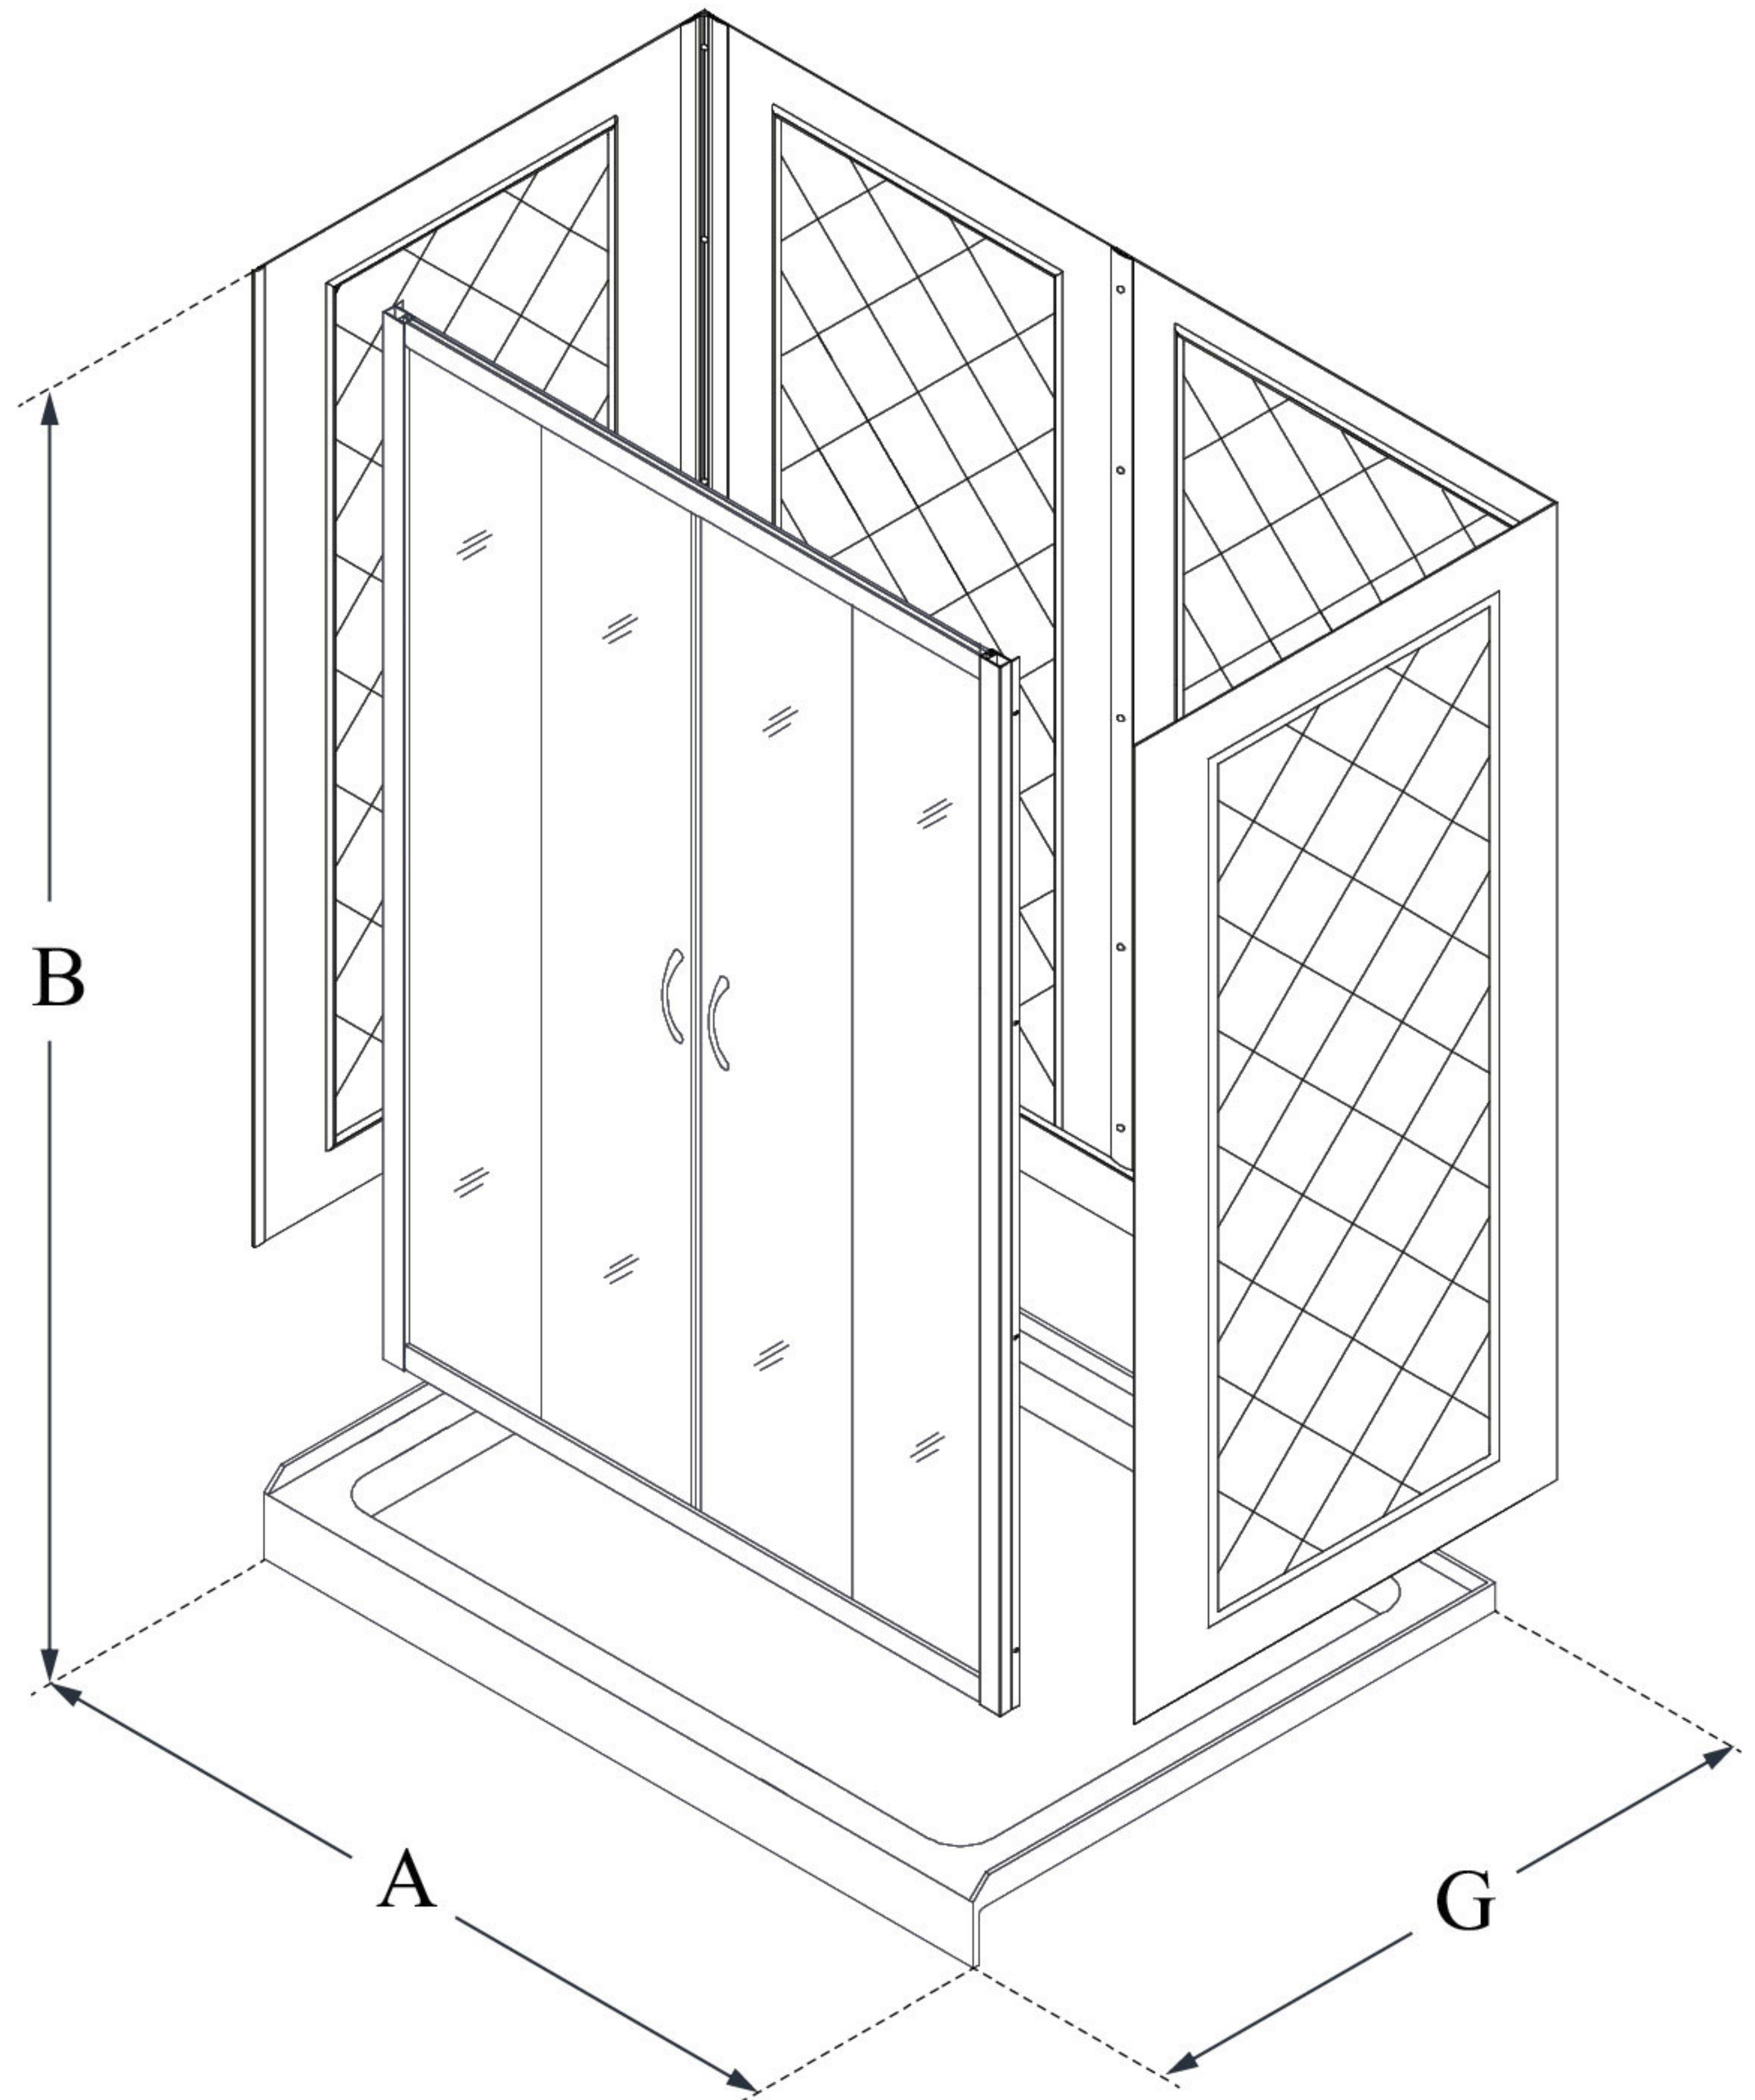

MODEL INFORMATION

DL-6115

VISIONS

DreamLine Visions 36 in. D x 60 in. W x 76 3/4 in. H Frameless Sliding Shower Door, Shower Base and QWALL-5 Backwall Kit

KIT CONTENTS:

- SHOWER DOOR
- SHOWER BASE
- QWALL BACKWALLS

CONFIGURATION DIMENSIONS:

A: 60"
KIT WIDTH

B: 76 3/4"
KIT HEIGHT

G: 36"
KIT DEPTH

AVAILABLE DRAIN LOCATIONS:

- CENTER
- LEFT
- RIGHT

For precise drain location, please refer to the included base technical drawing