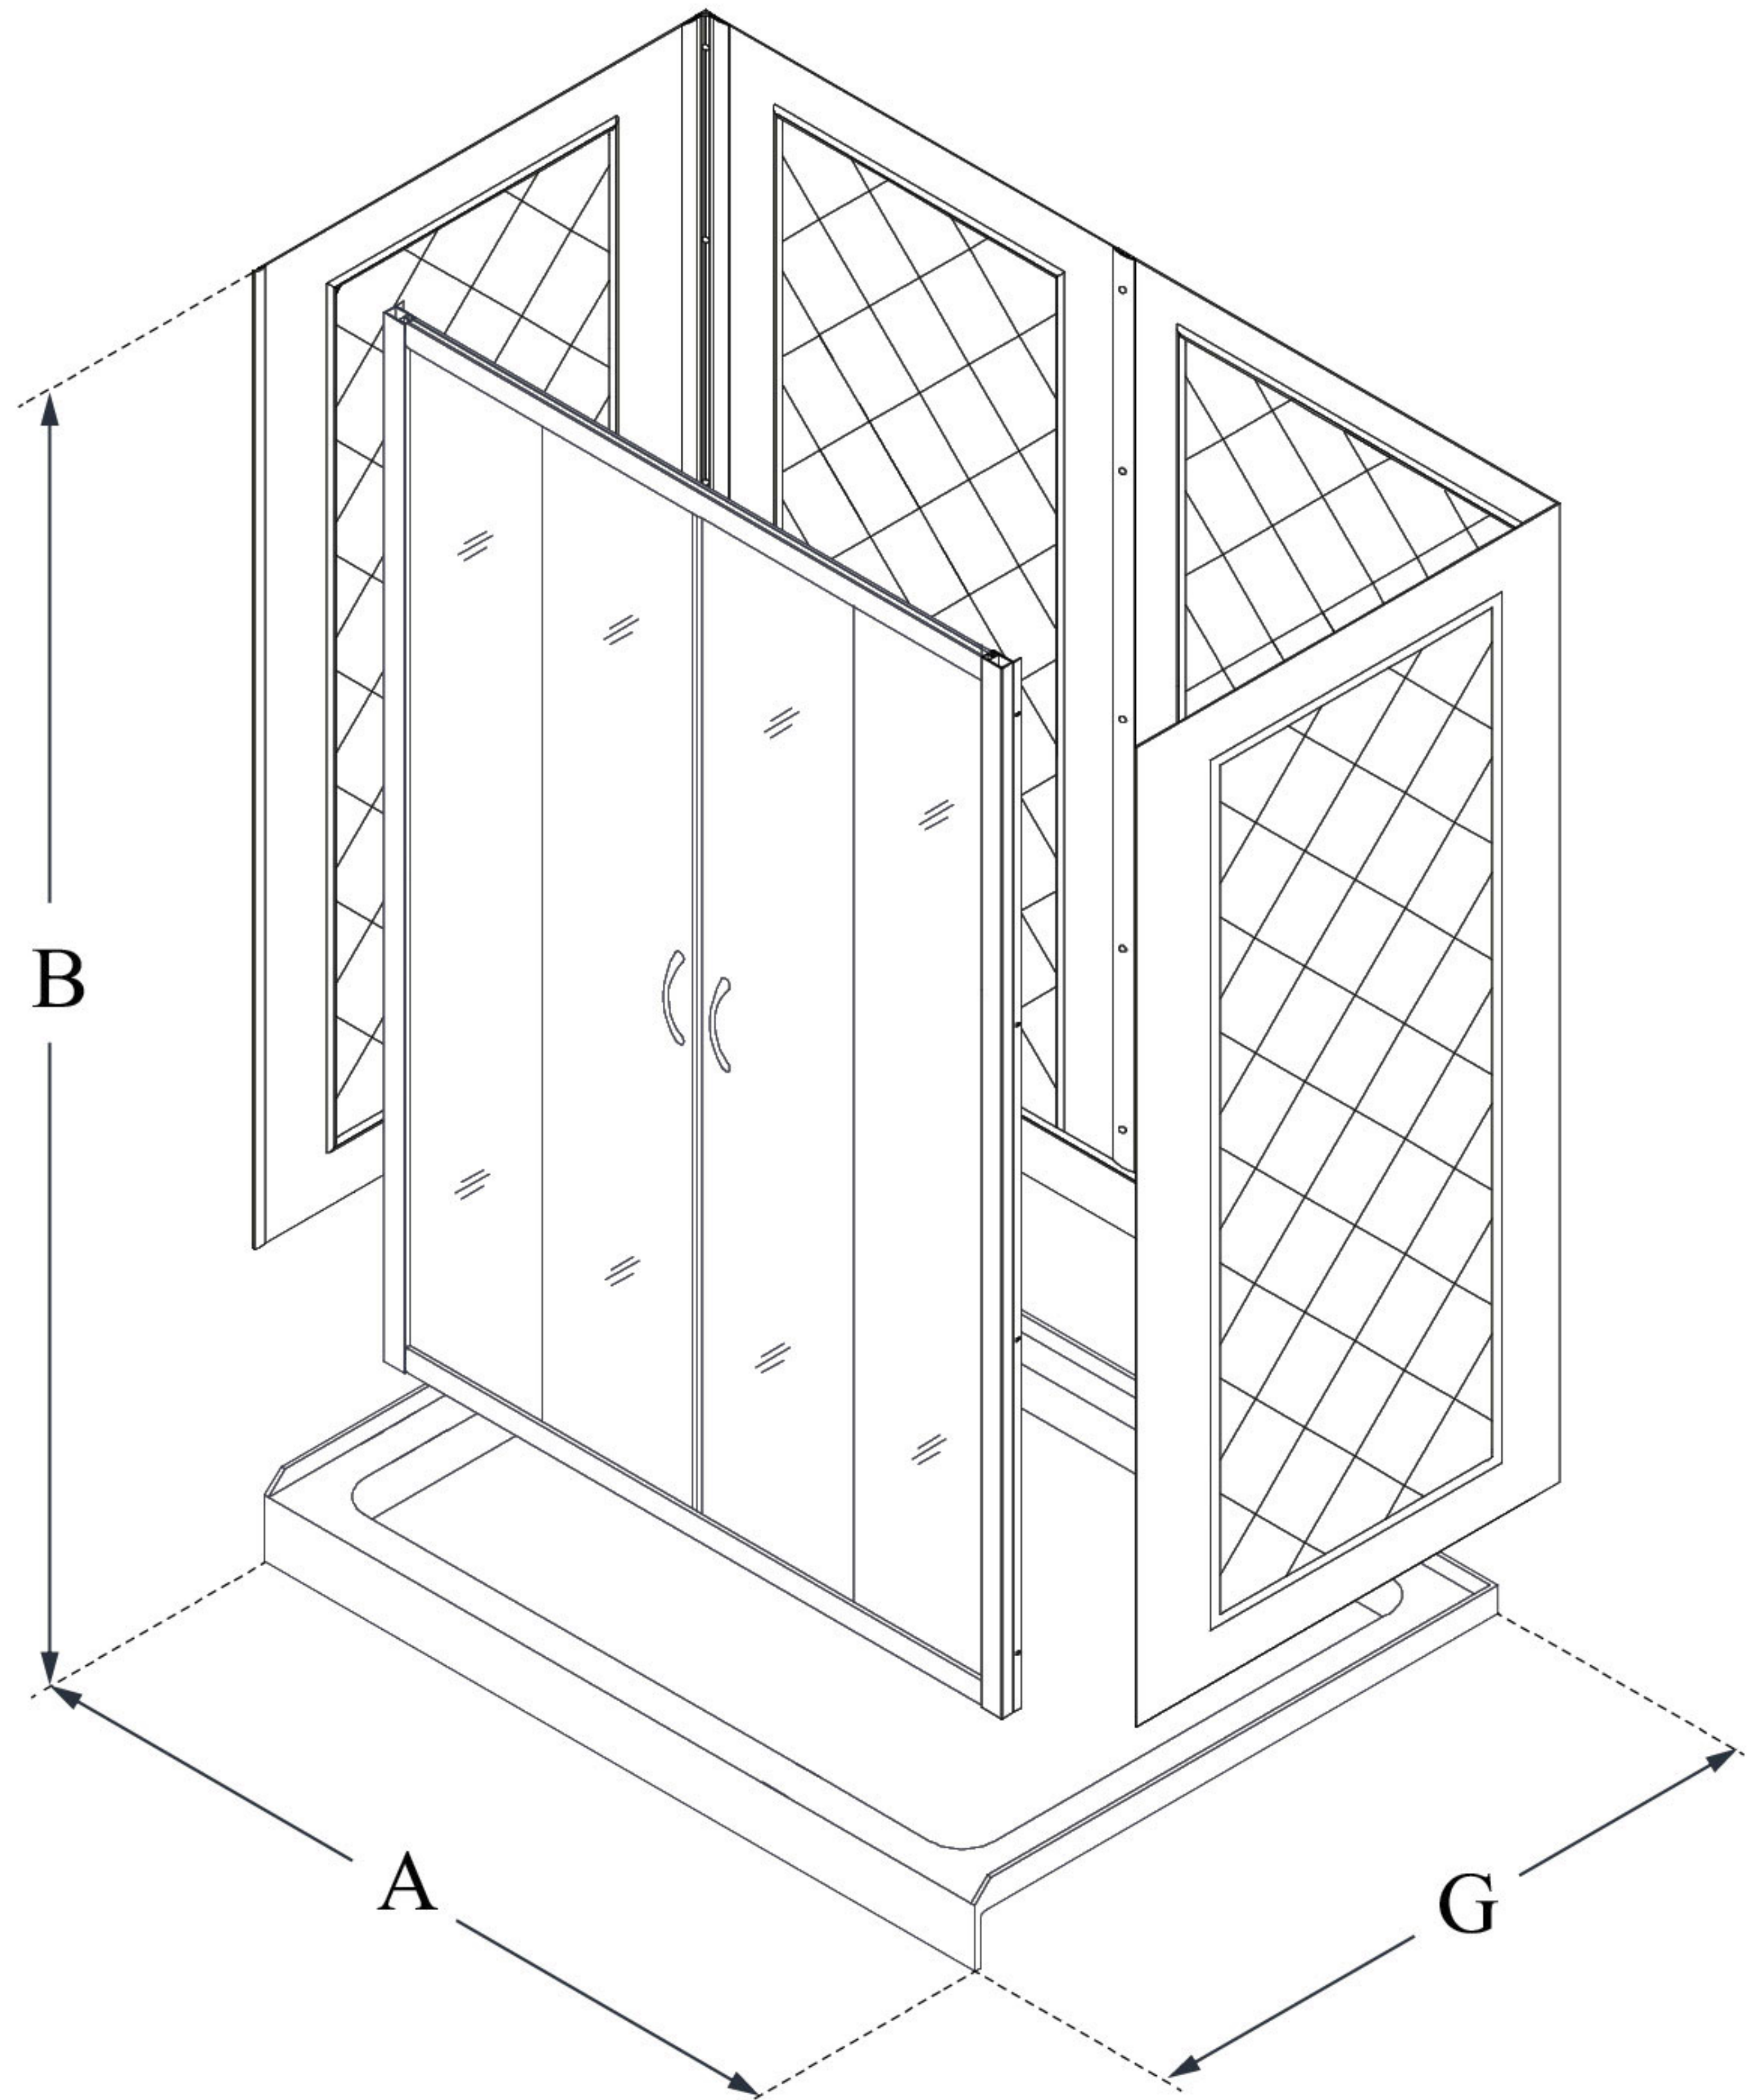

## VISIONS

DreamLine Visions 36 in. D x 60 in. W x 76 3/4 in. H Frameless Sliding Shower Door, Shower Base and QWALL-5 Backwall Kit

### KIT CONTENTS:

- SHOWER DOOR
- SHOWER BASE
- QWALL BACKWALLS

### CONFIGURATION DIMENSIONS:

**A: 60"**  
KIT WIDTH

**B: 76 3/4"**  
KIT HEIGHT

**G: 36"**  
KIT DEPTH

### AVAILABLE DRAIN LOCATIONS:

- CENTER
- LEFT
- RIGHT

For precise drain location, please refer to the included base technical drawing

DreamLine reserves the right to update or modify the hardware or materials pictured without prior notice for the purpose of product improvement and customer satisfaction.