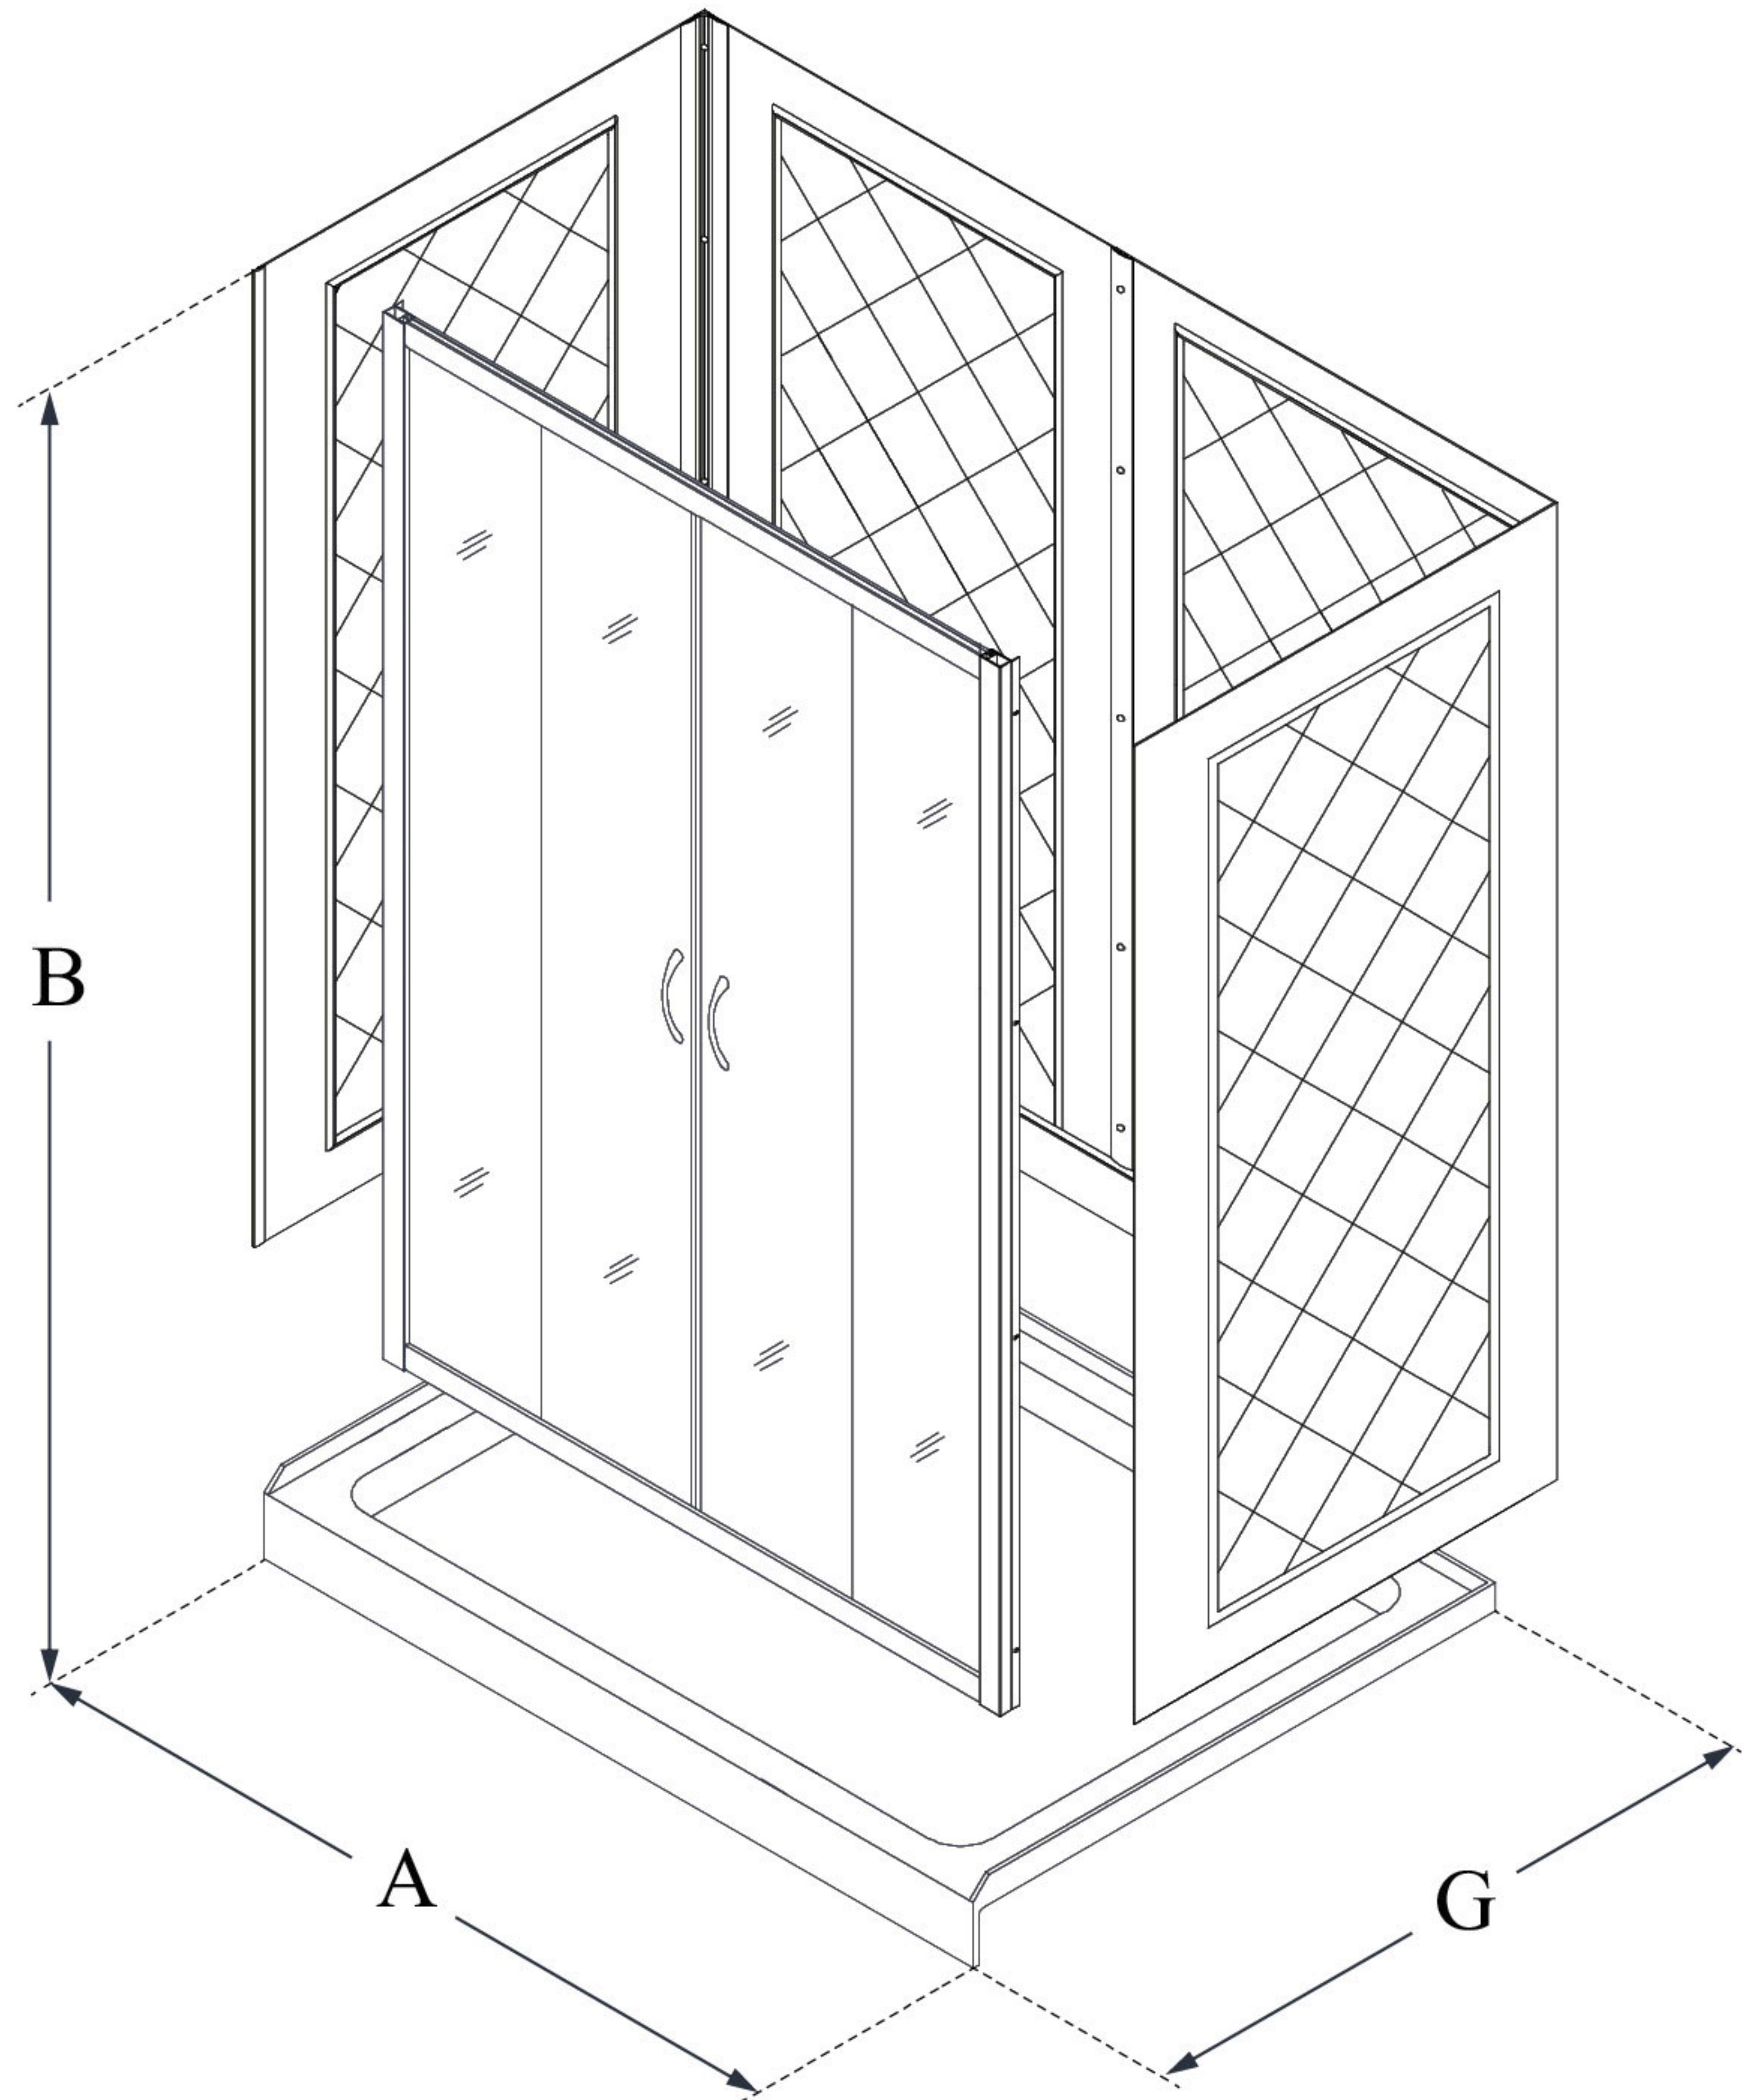

MODEL INFORMATION

DL-6114

VISIONS

DreamLine Visions 34 in. D x 60 in. W x 76 3/4 in. H Frameless Sliding Shower Door, Shower Base and QWALL-5 Backwall Kit

KIT CONTENTS:

- SHOWER DOOR
- SHOWER BASE
- QWALL BACKWALLS

CONFIGURATION DIMENSIONS:

A: 60"
KIT WIDTH

B: 76 3/4"
KIT HEIGHT

G: 34"
KIT DEPTH

AVAILABLE DRAIN LOCATIONS:

- CENTER
- LEFT
- RIGHT

For precise drain location, please refer to the included base technical drawing