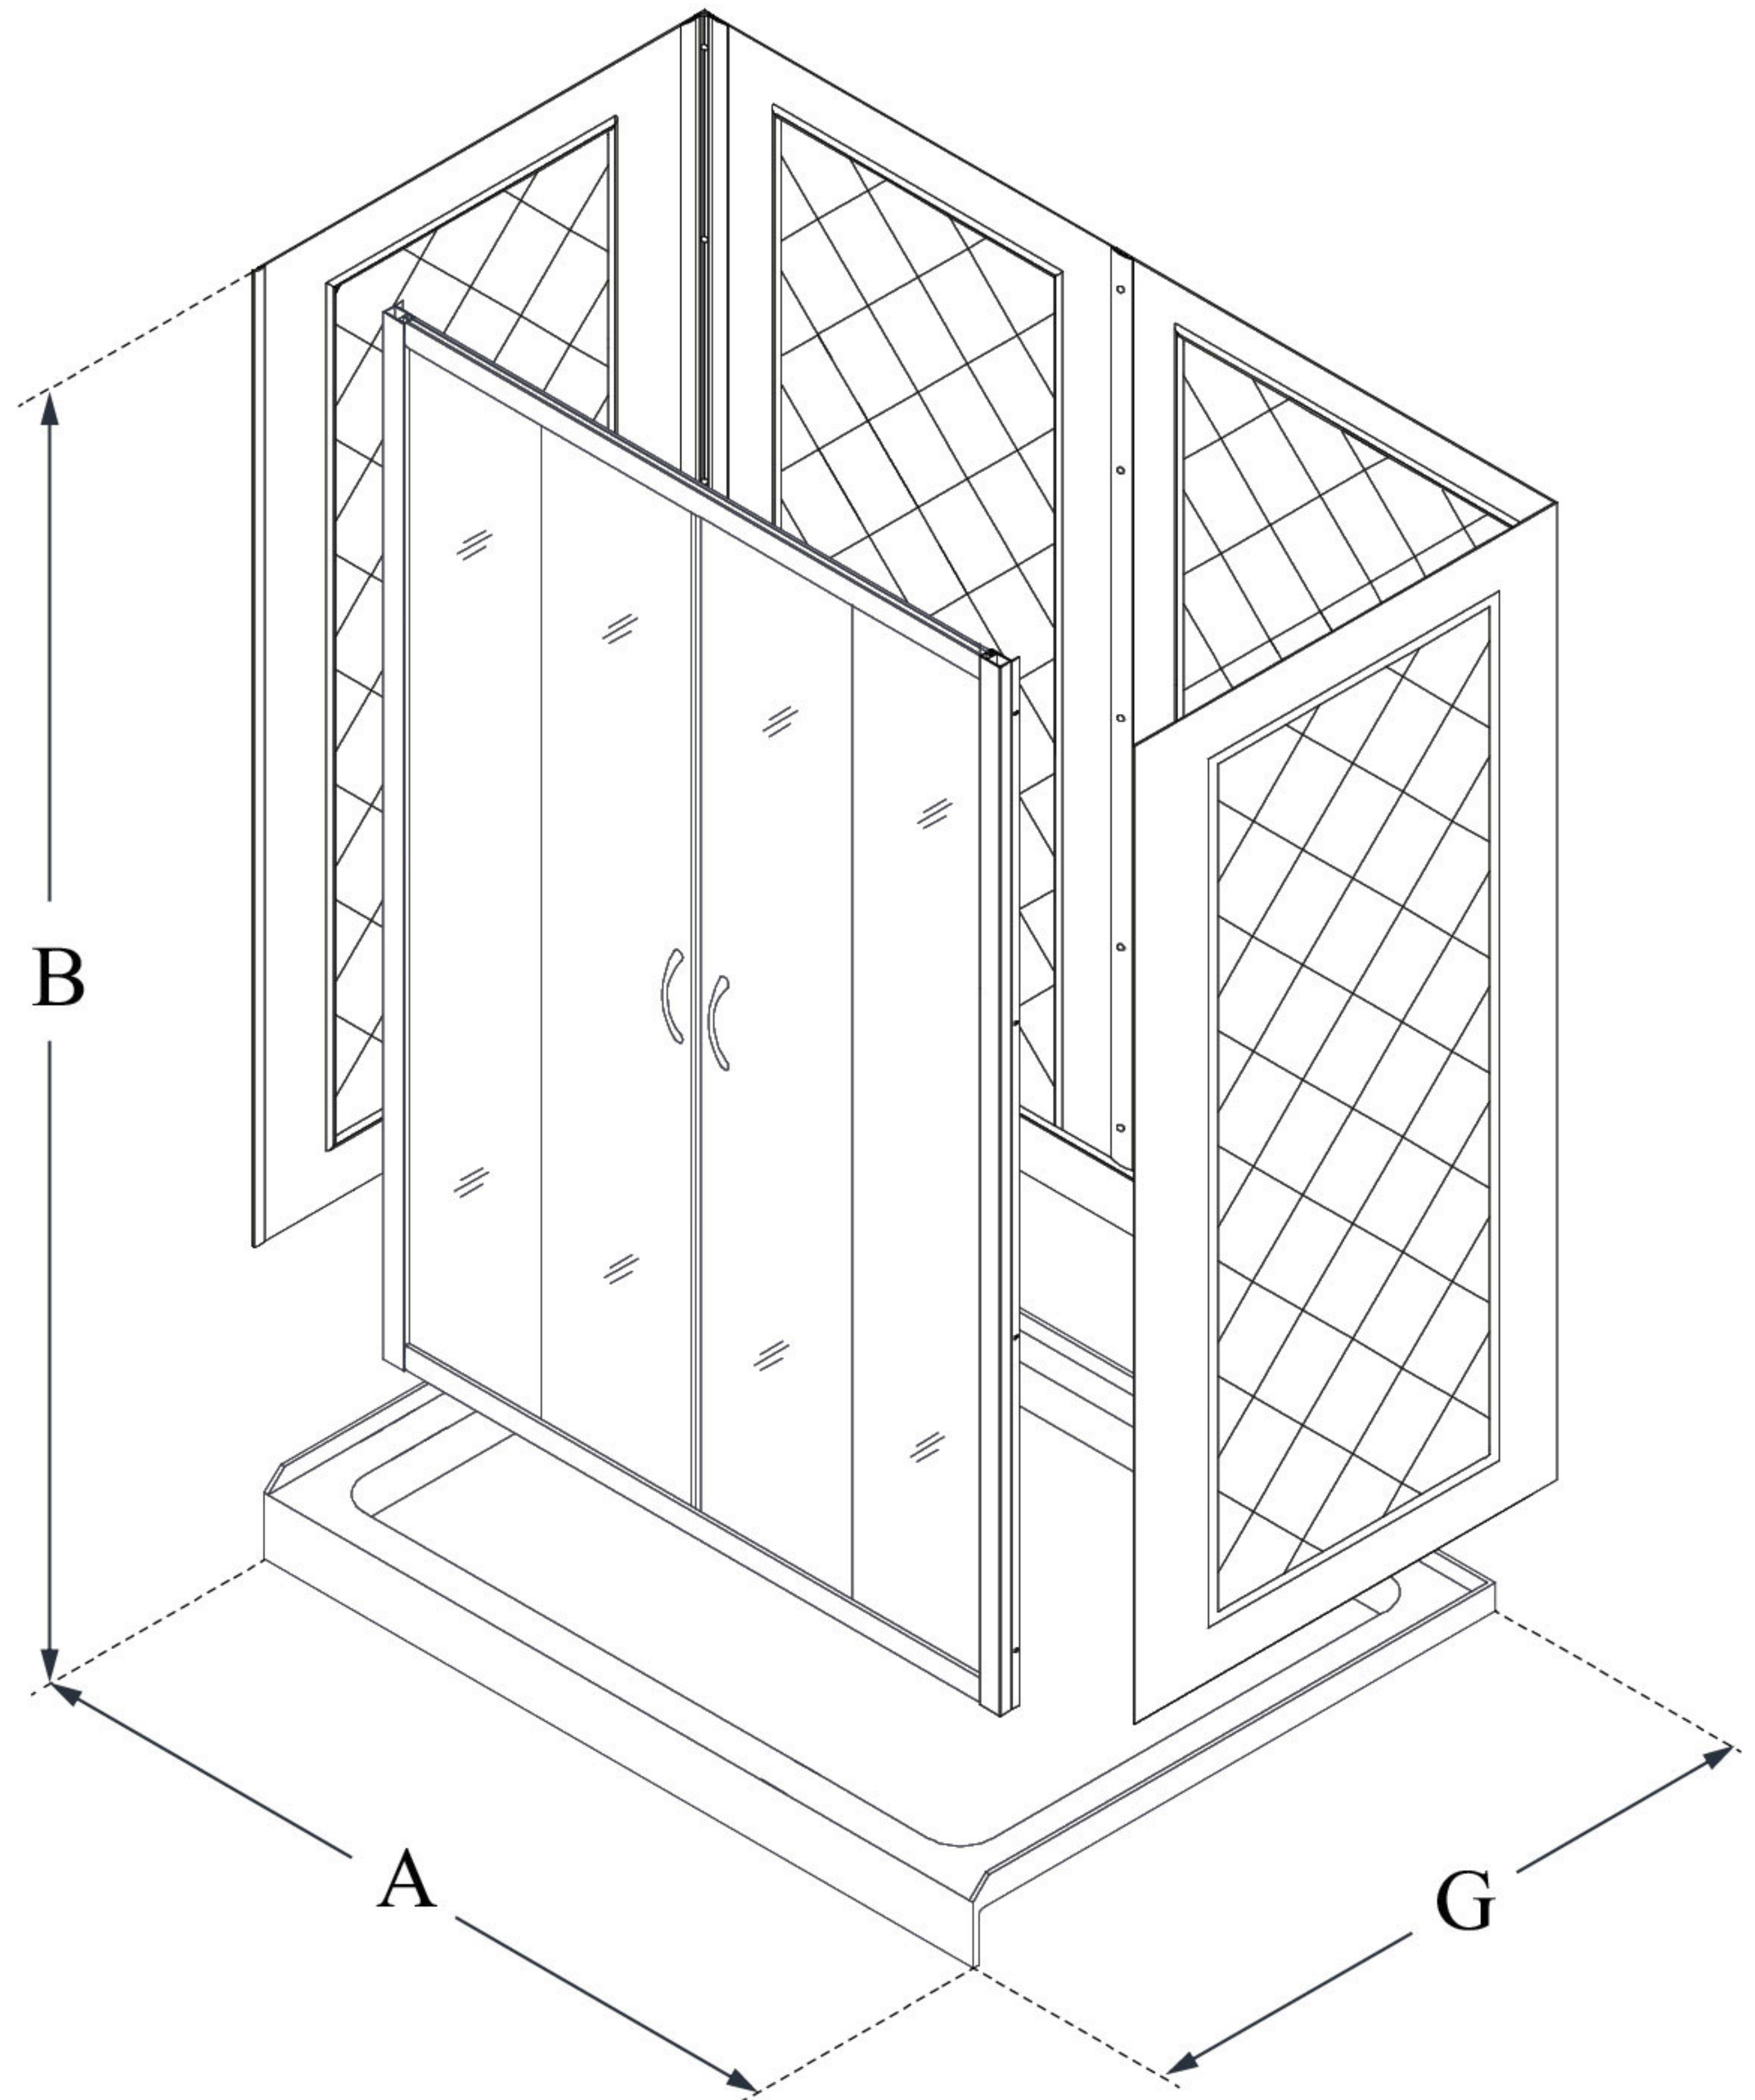

## VISIONS

DreamLine Visions 32 in. D x 60 in. W x 76 3/4 in. H Frameless Sliding Shower Door, Shower Base and QWALL-5 Backwall Kit

### KIT CONTENTS:

- SHOWER DOOR
- SHOWER BASE
- QWALL BACKWALLS

### CONFIGURATION DIMENSIONS:

**A: 60"**  
KIT WIDTH

**B: 76 3/4"**  
KIT HEIGHT

**G: 32"**  
KIT DEPTH

### AVAILABLE DRAIN LOCATIONS:

- CENTER
- LEFT
- RIGHT

For precise drain location, please refer to the included base technical drawing

DreamLine reserves the right to update or modify the hardware or materials pictured without prior notice for the purpose of product improvement and customer satisfaction.