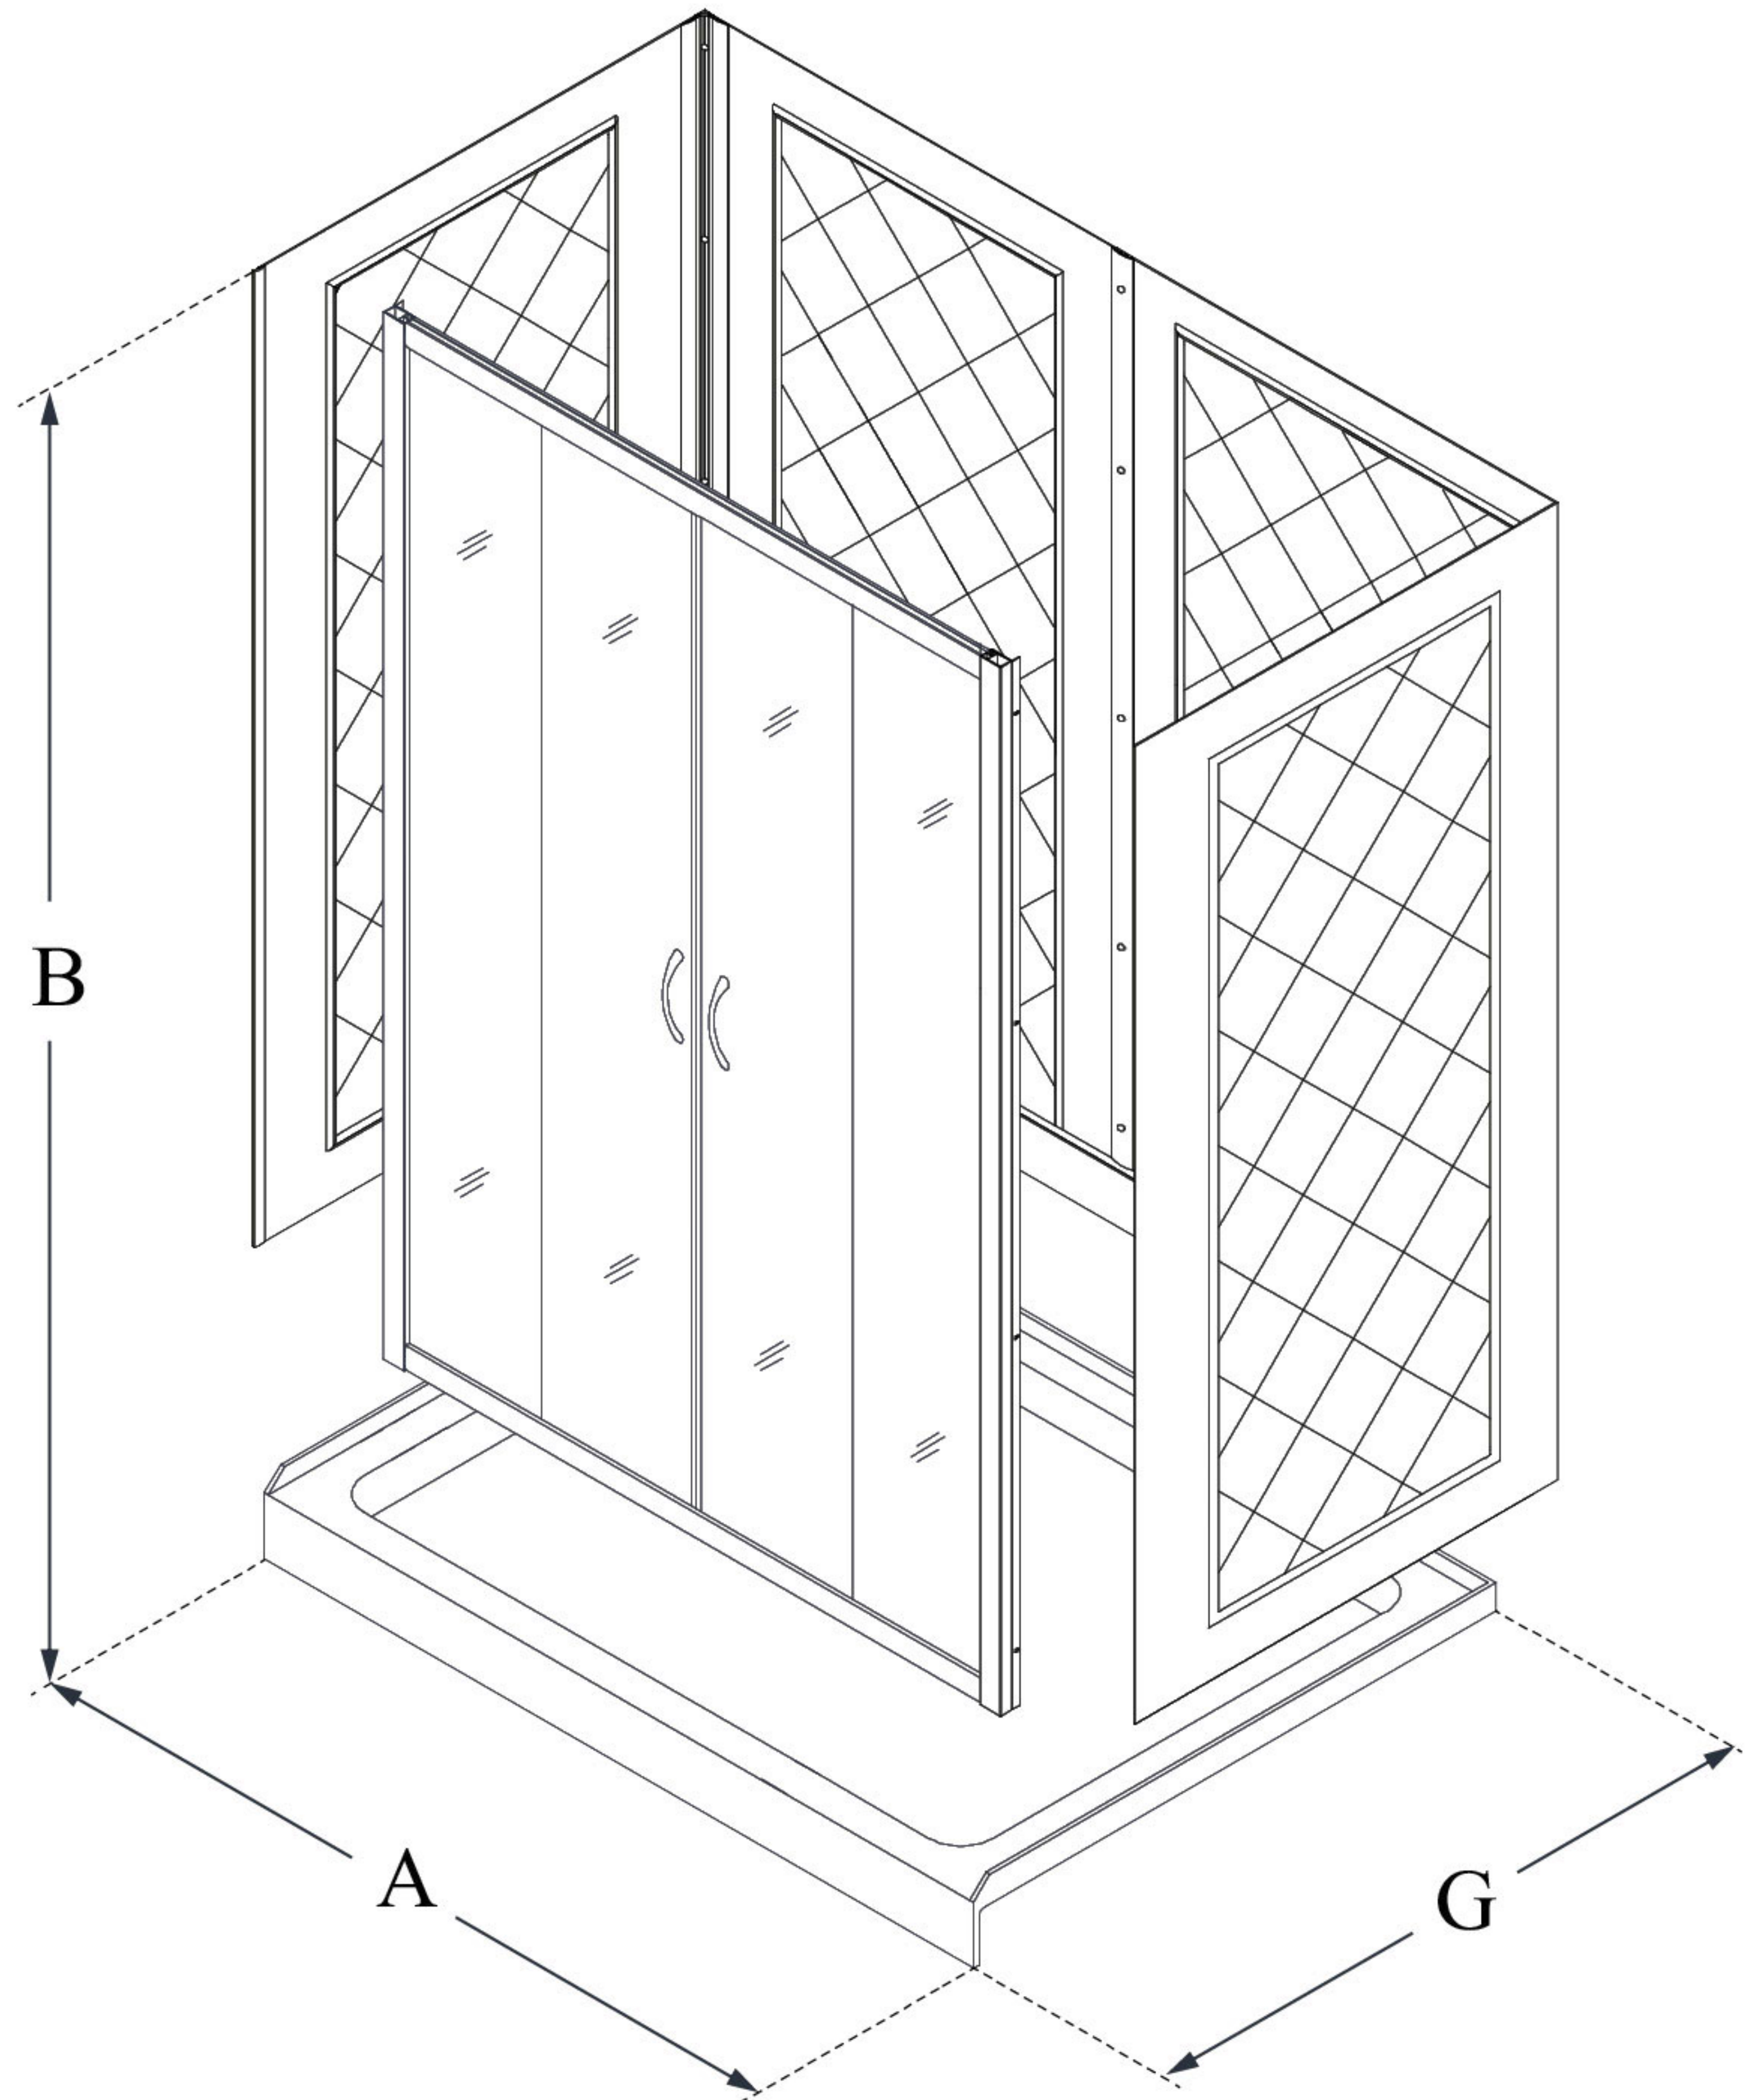

## VISIONS

DreamLine Visions 30 in. D x 60 in. W x 76 3/4 in. H Frameless Sliding Shower Door, Shower Base and QWALL-5 Backwall Kit

### KIT CONTENTS:

- SHOWER DOOR
- SHOWER BASE
- QWALL BACKWALLS

### CONFIGURATION DIMENSIONS:

**A: 60"**  
KIT WIDTH

**B: 76 3/4"**  
KIT HEIGHT

**G: 30"**  
KIT DEPTH

### AVAILABLE DRAIN LOCATIONS:

- CENTER
- LEFT
- RIGHT

For precise drain location, please refer to the included base technical drawing

DreamLine reserves the right to update or modify the hardware or materials pictured without prior notice for the purpose of product improvement and customer satisfaction.