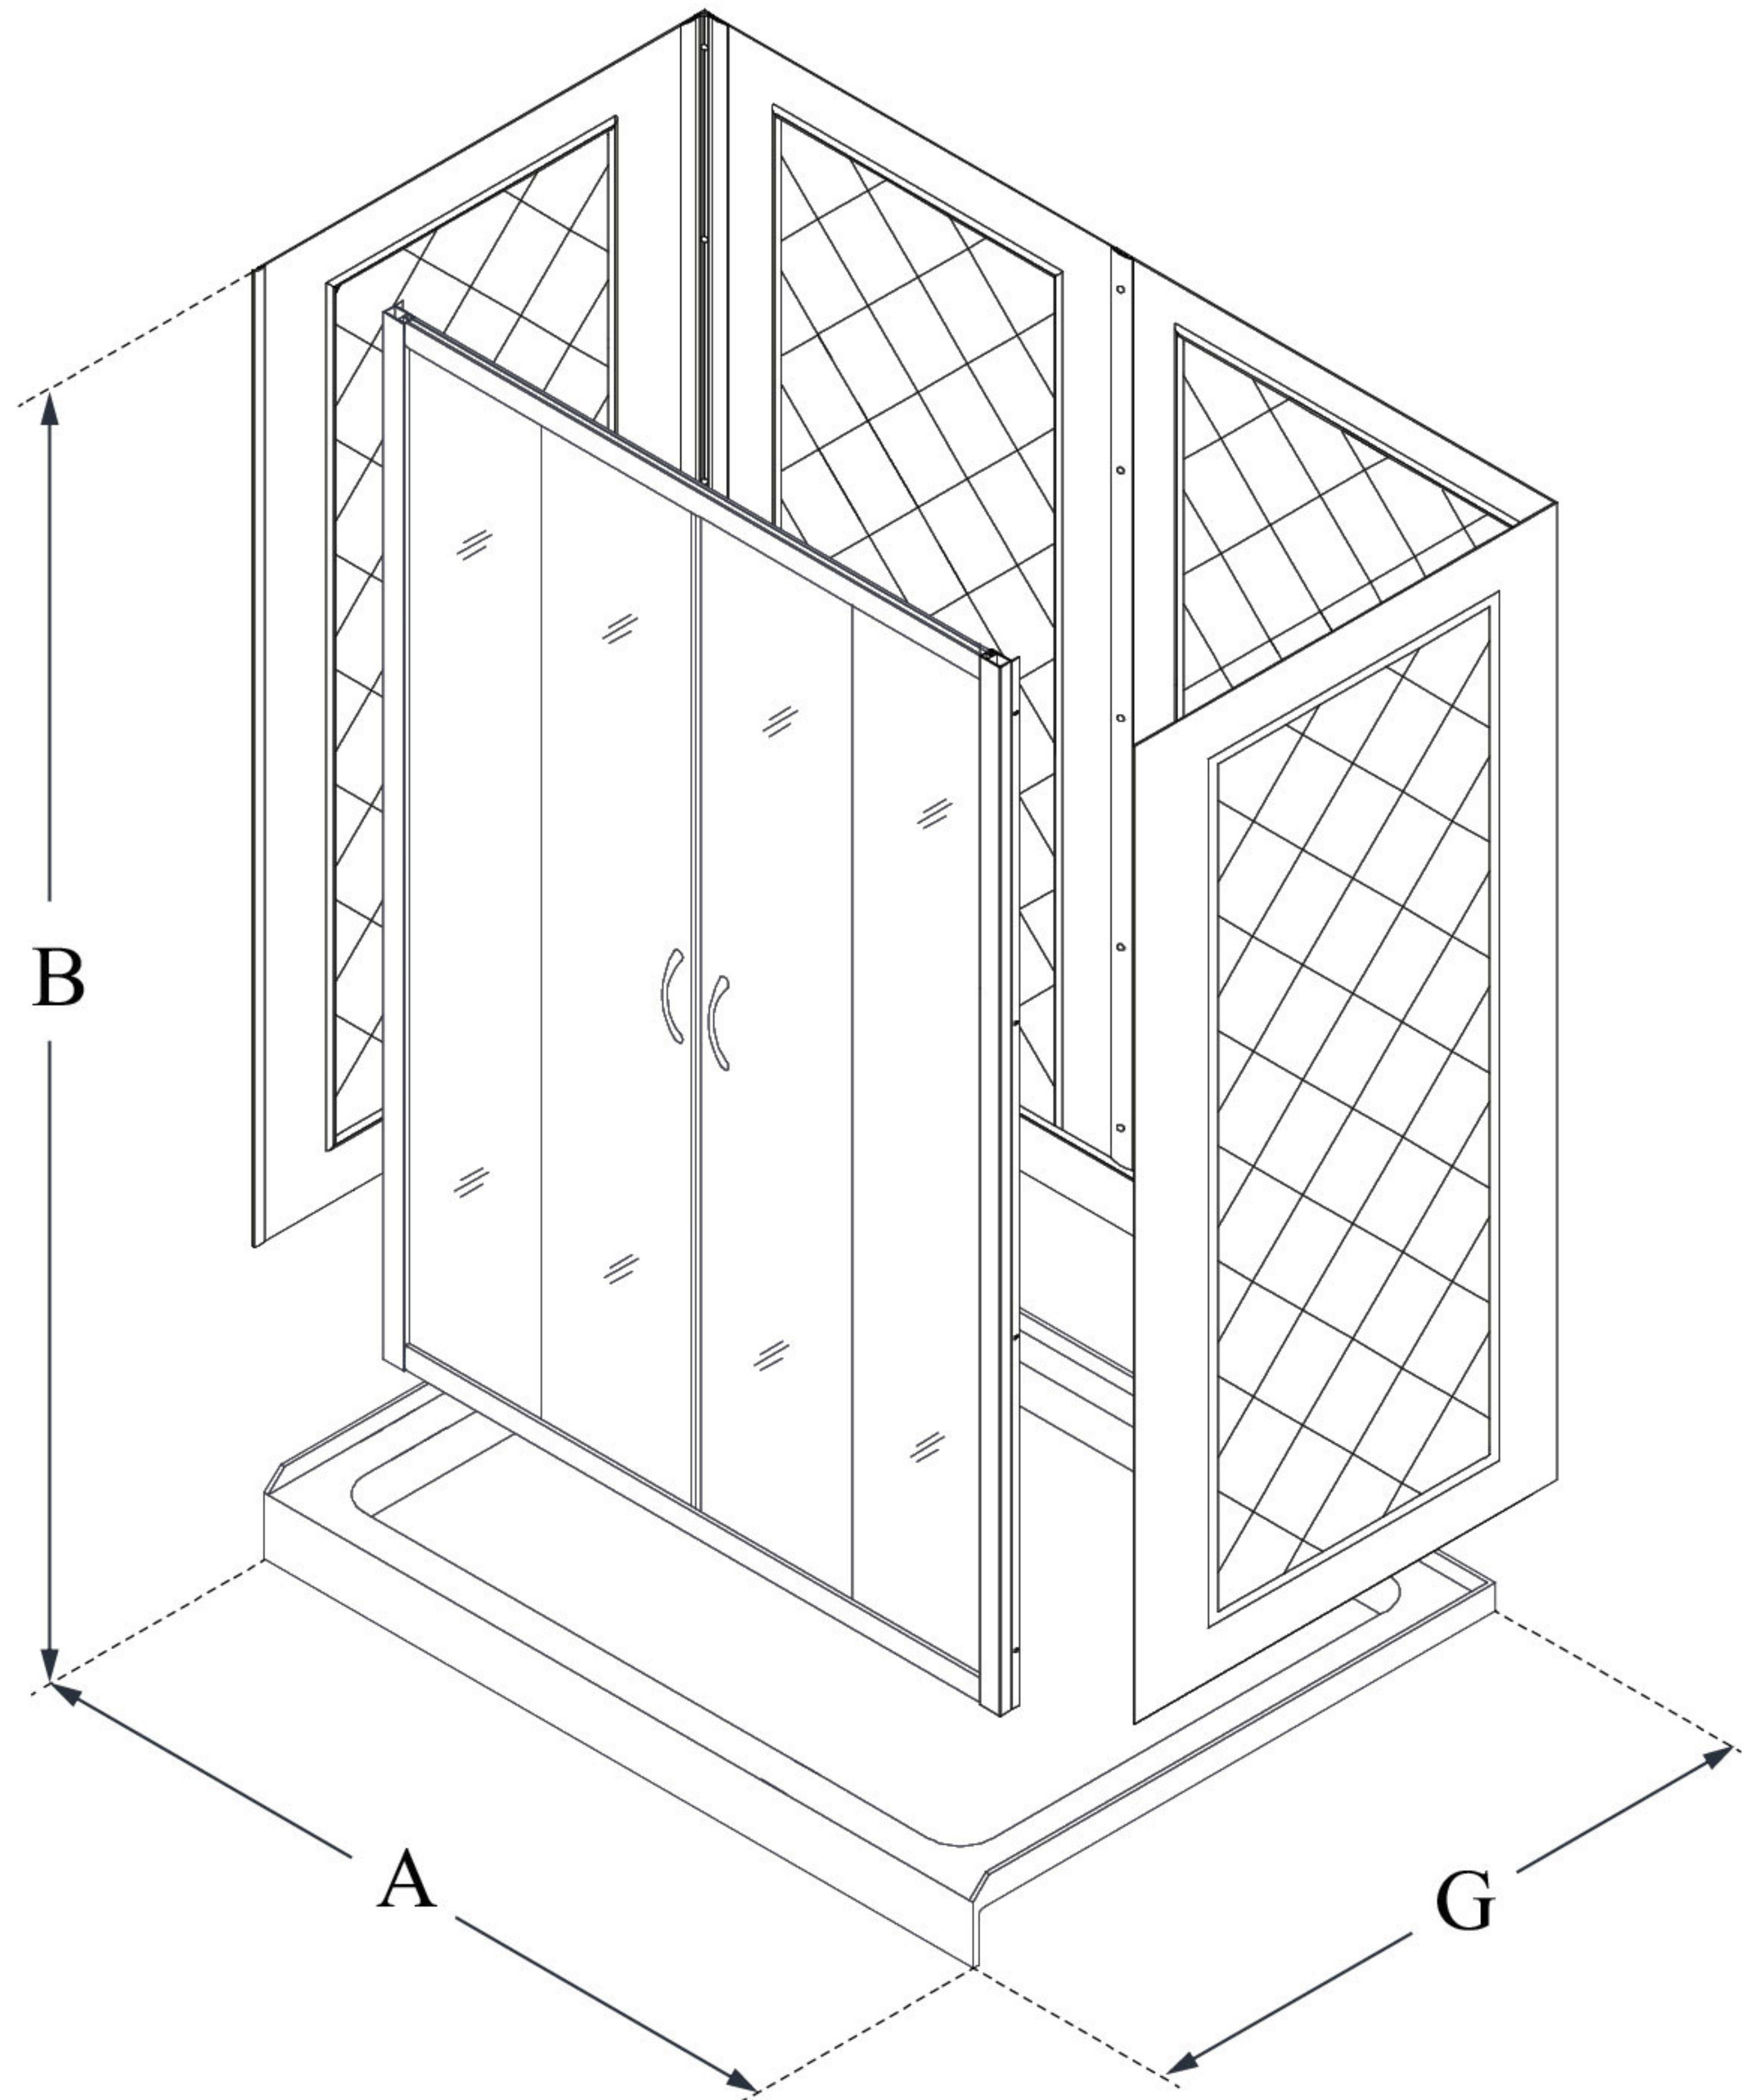

MODEL INFORMATION

DL-6112

VISIONS

DreamLine Visions 30 in. D x 60 in. W x 76 3/4 in. H Frameless Sliding Shower Door, Shower Base and QWALL-5 Backwall Kit

KIT CONTENTS:

- SHOWER DOOR
- SHOWER BASE
- QWALL BACKWALLS

CONFIGURATION DIMENSIONS:

A: 60"
KIT WIDTH

B: 76 3/4"
KIT HEIGHT

G: 30"
KIT DEPTH

AVAILABLE DRAIN LOCATIONS:

- CENTER
- LEFT
- RIGHT

For precise drain location, please refer to the included base technical drawing