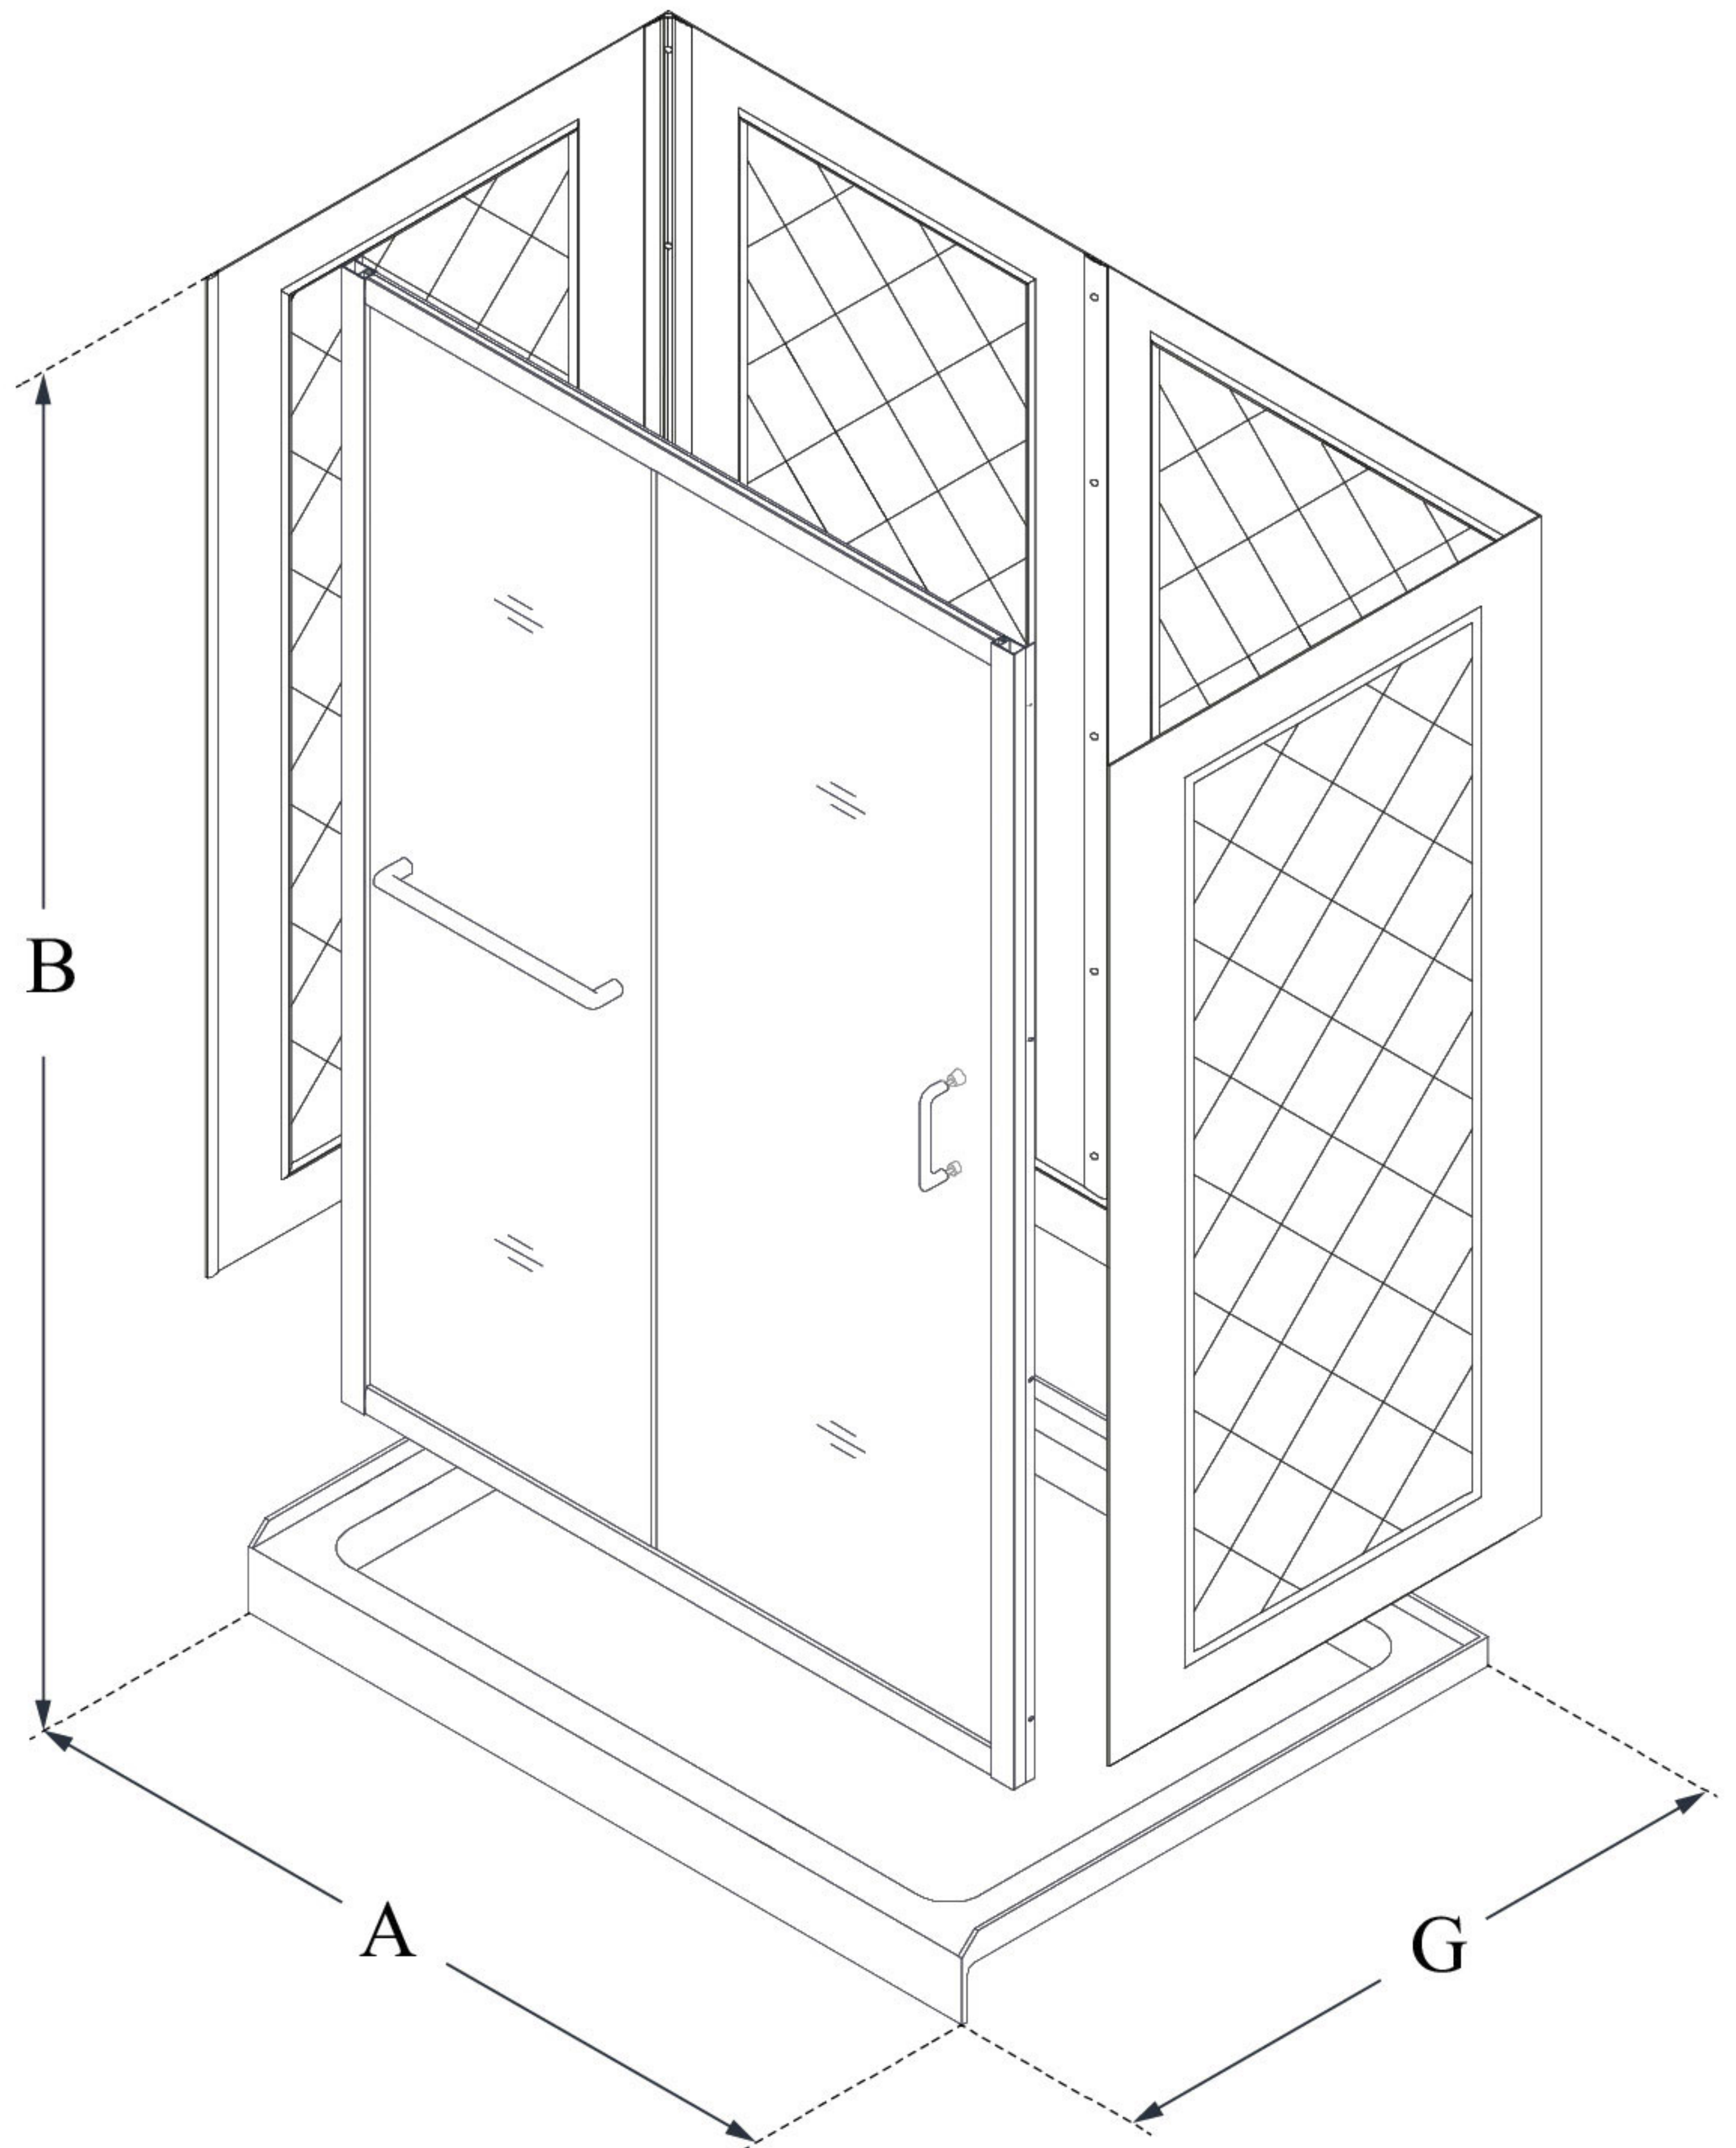

MODEL INFORMATION

DL-6107

INFINITY-Z

DreamLine Infinity-Z 36 in. D x
48 in. W x 76 3/4 in. H Frameless
Sliding Shower Door, Shower
Base and Q-WALL-5 Backwall Kit

KIT CONTENTS:

- SHOWER DOOR
- SHOWER BASE
- QWALL BACKWALLS

CONFIGURATION DIMENSIONS:

A: 48"
KIT WIDTH

B: 76 3/4"
KIT HEIGHT

G: 36"
KIT DEPTH

AVAILABLE DRAIN LOCATIONS:

- CENTER

For precise drain location, please refer to the
included base technical drawing

DreamLine reserves the right to update or modify the hardware or materials pictured
without prior notice for the purpose of product improvement and customer satisfaction.