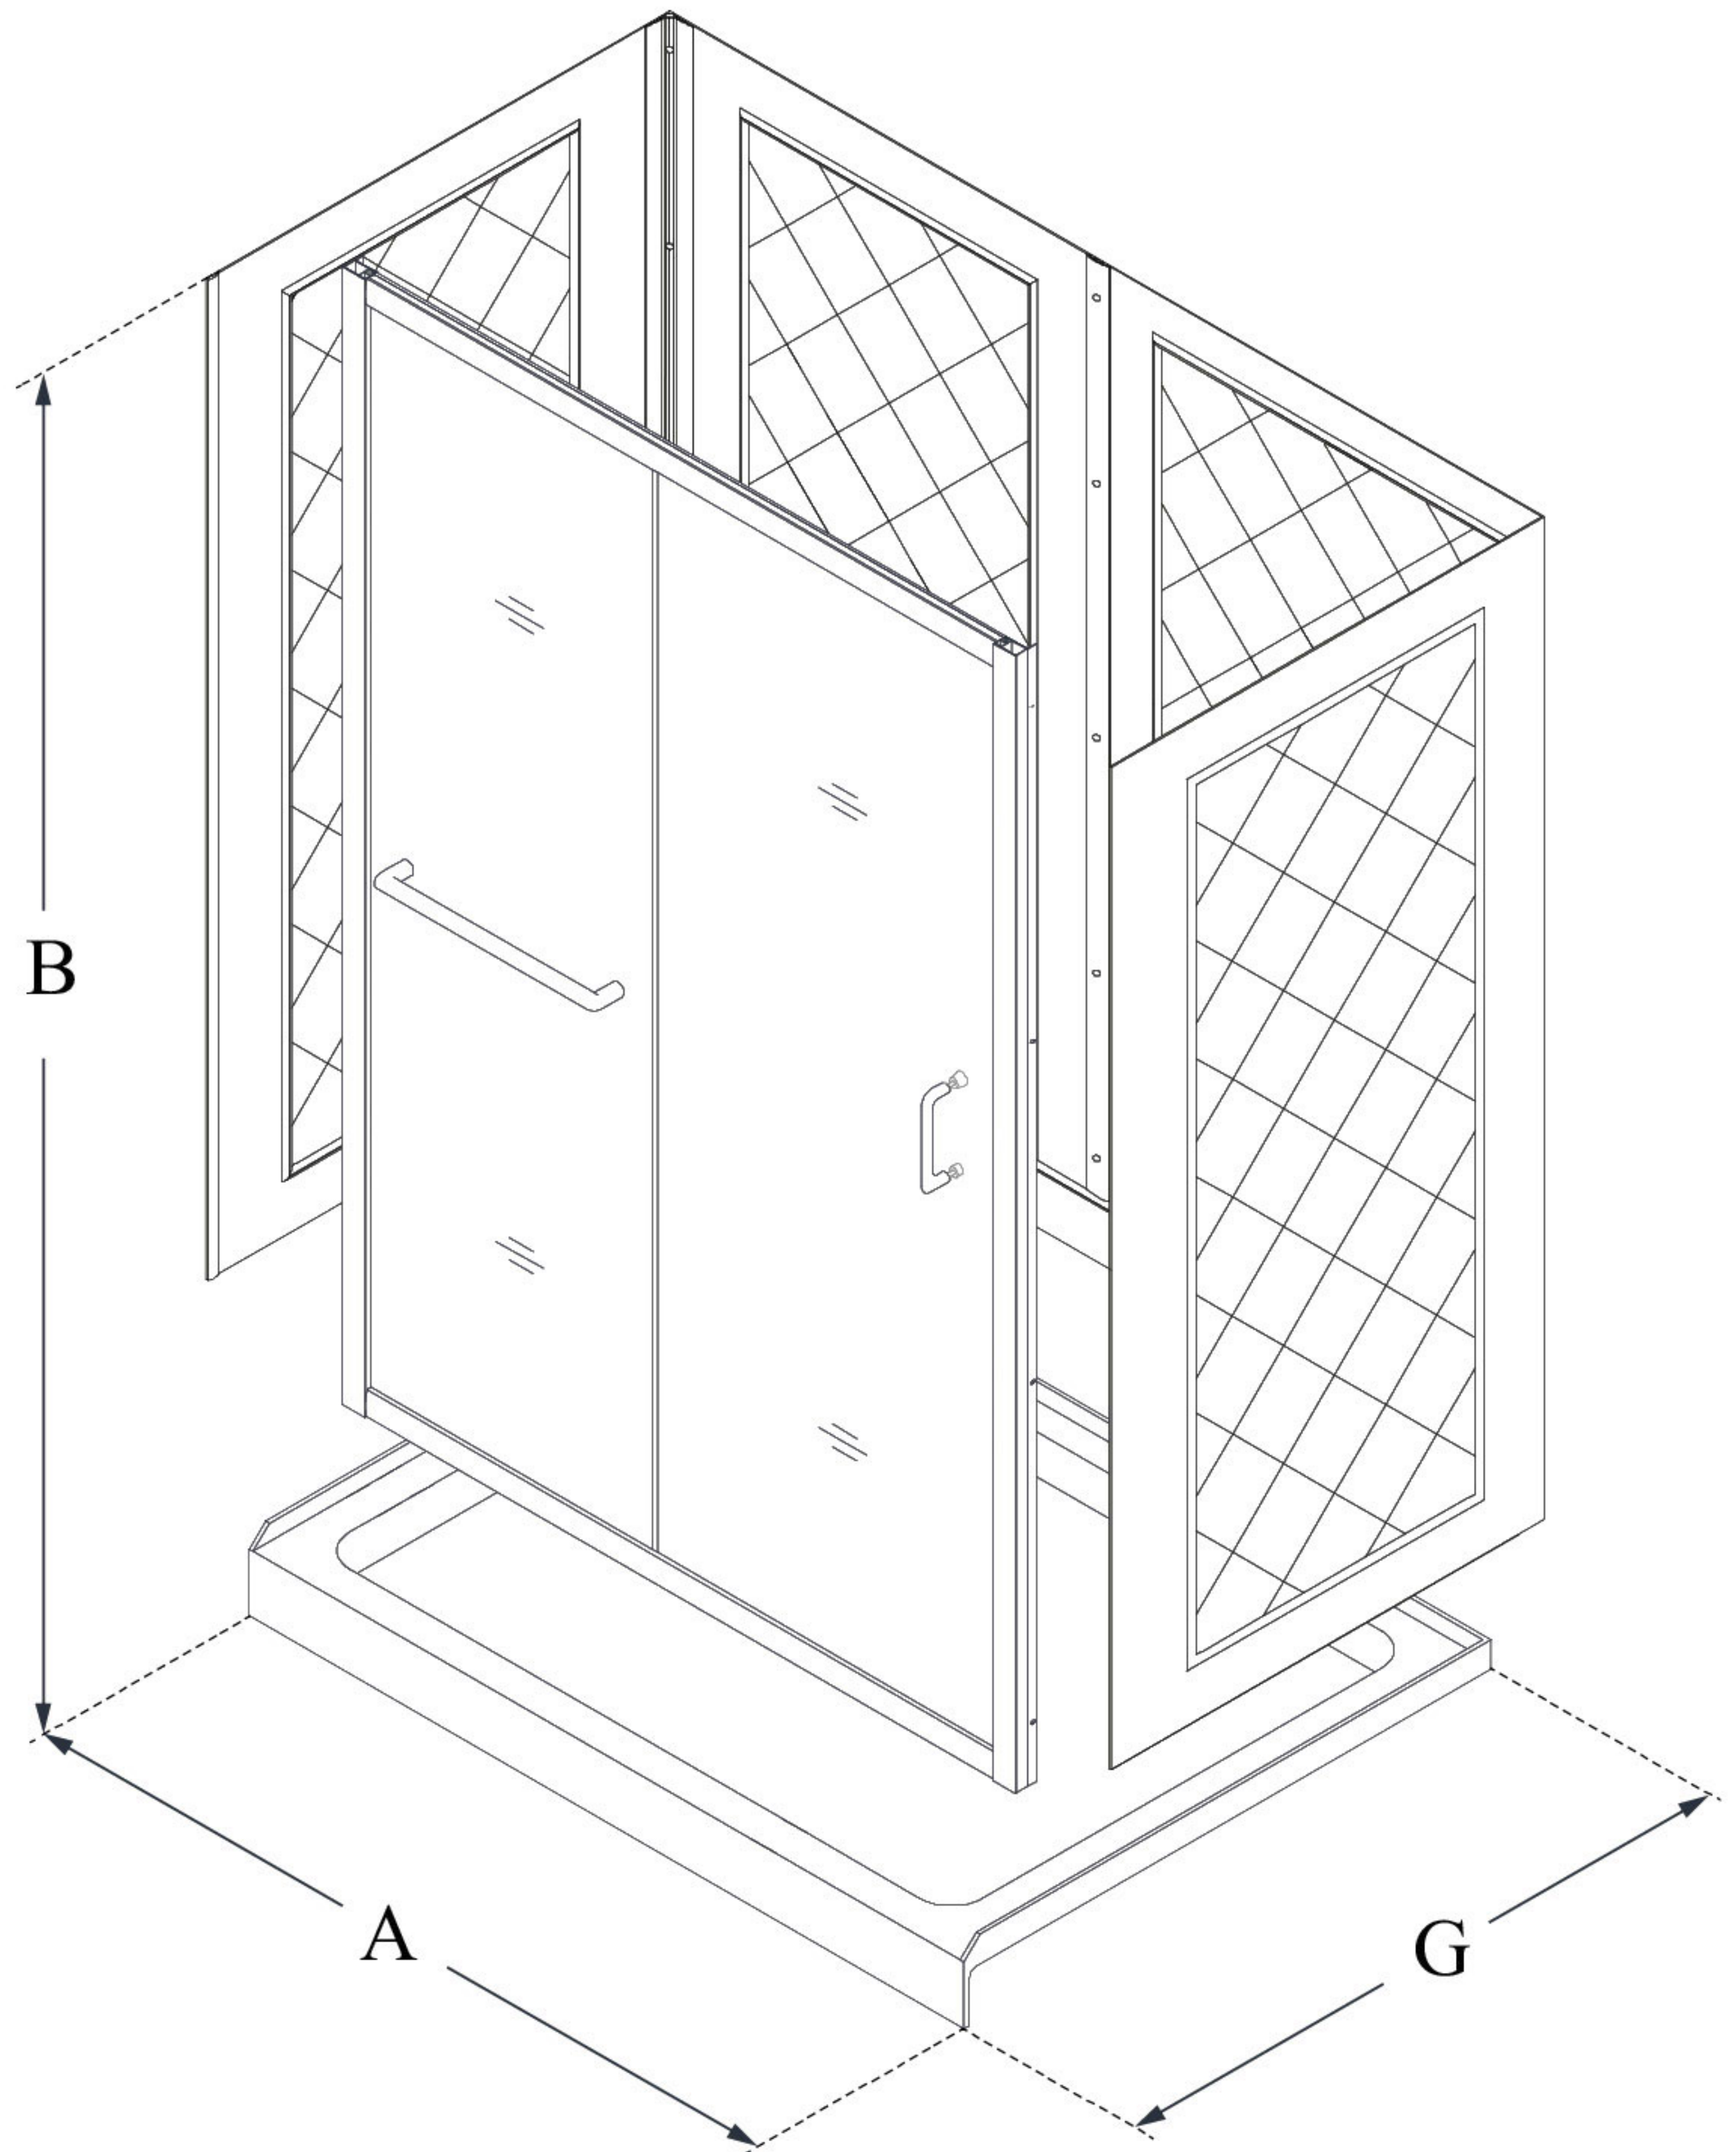

MODEL INFORMATION

DL-6107

INFINITY-Z

DreamLine Infinity-Z 36 in. D x
48 in. W x 76 3/4 in. H Frameless
Sliding Shower Door, Shower
Base and Q-WALL-5 Backwall Kit

KIT CONTENTS:

- SHOWER DOOR
- SHOWER BASE
- QWALL BACKWALLS

CONFIGURATION DIMENSIONS:

A: 48"
KIT WIDTH

B: 76 3/4"
KIT HEIGHT

G: 36"
KIT DEPTH

AVAILABLE DRAIN LOCATIONS:

- CENTER

For precise drain location, please refer to the
included base technical drawing

DreamLine reserves the right to update or modify the hardware or materials pictured
without prior notice for the purpose of product improvement and customer satisfaction.