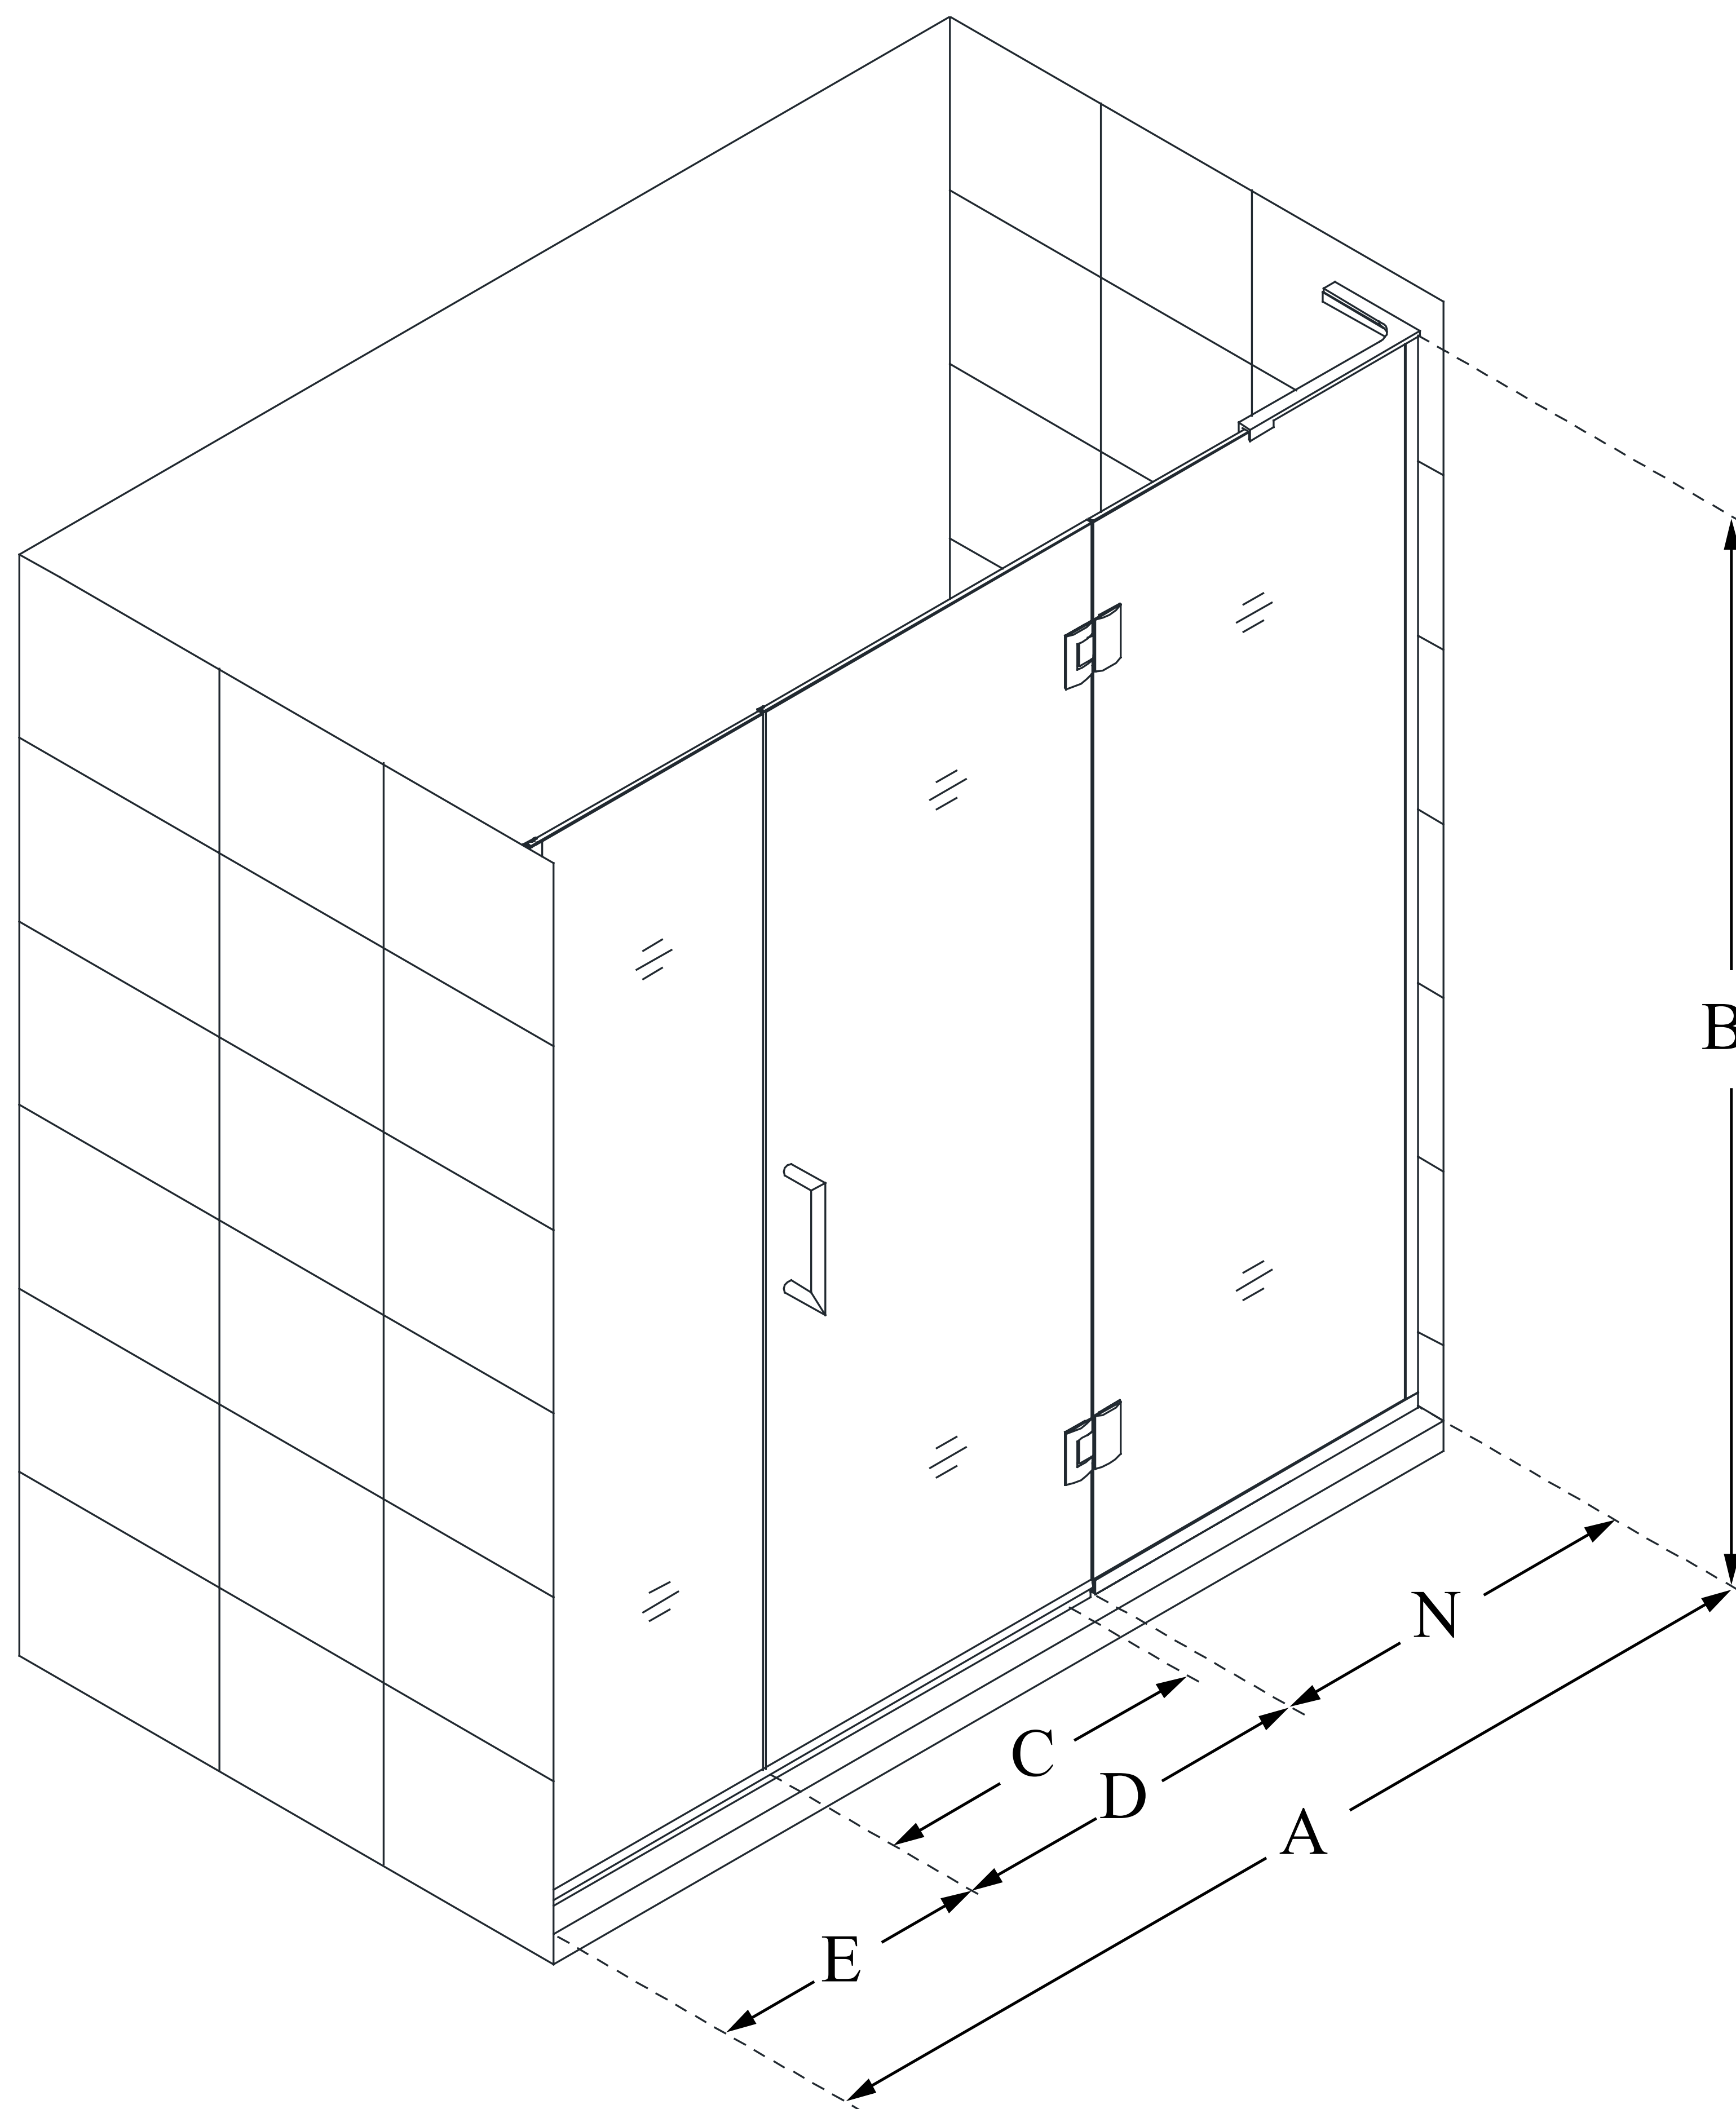

D3300672

UNIDOOR-X

DreamLine Unidoor-X 60-60 1/2
in. W x 72 in. H Frameless Hinged
Shower Door, Clear Glass

SWING DOOR

CONFIGURATION DIMENSIONS:

A: 60 - 60 1/2 in.

MODEL WIDTH

B: 72 in.

MODEL HEIGHT

C: 29 in.

ACCESS WIDTH

D: 30 in.

DOOR WIDTH

E: 6 in.

INLINE PANEL WIDTH

N: 24 in.

HINGE PANEL WIDTH

DreamLine reserves the right to update or modify the hardware or materials pictured without prior notice for the purpose of product improvement and customer satisfaction.