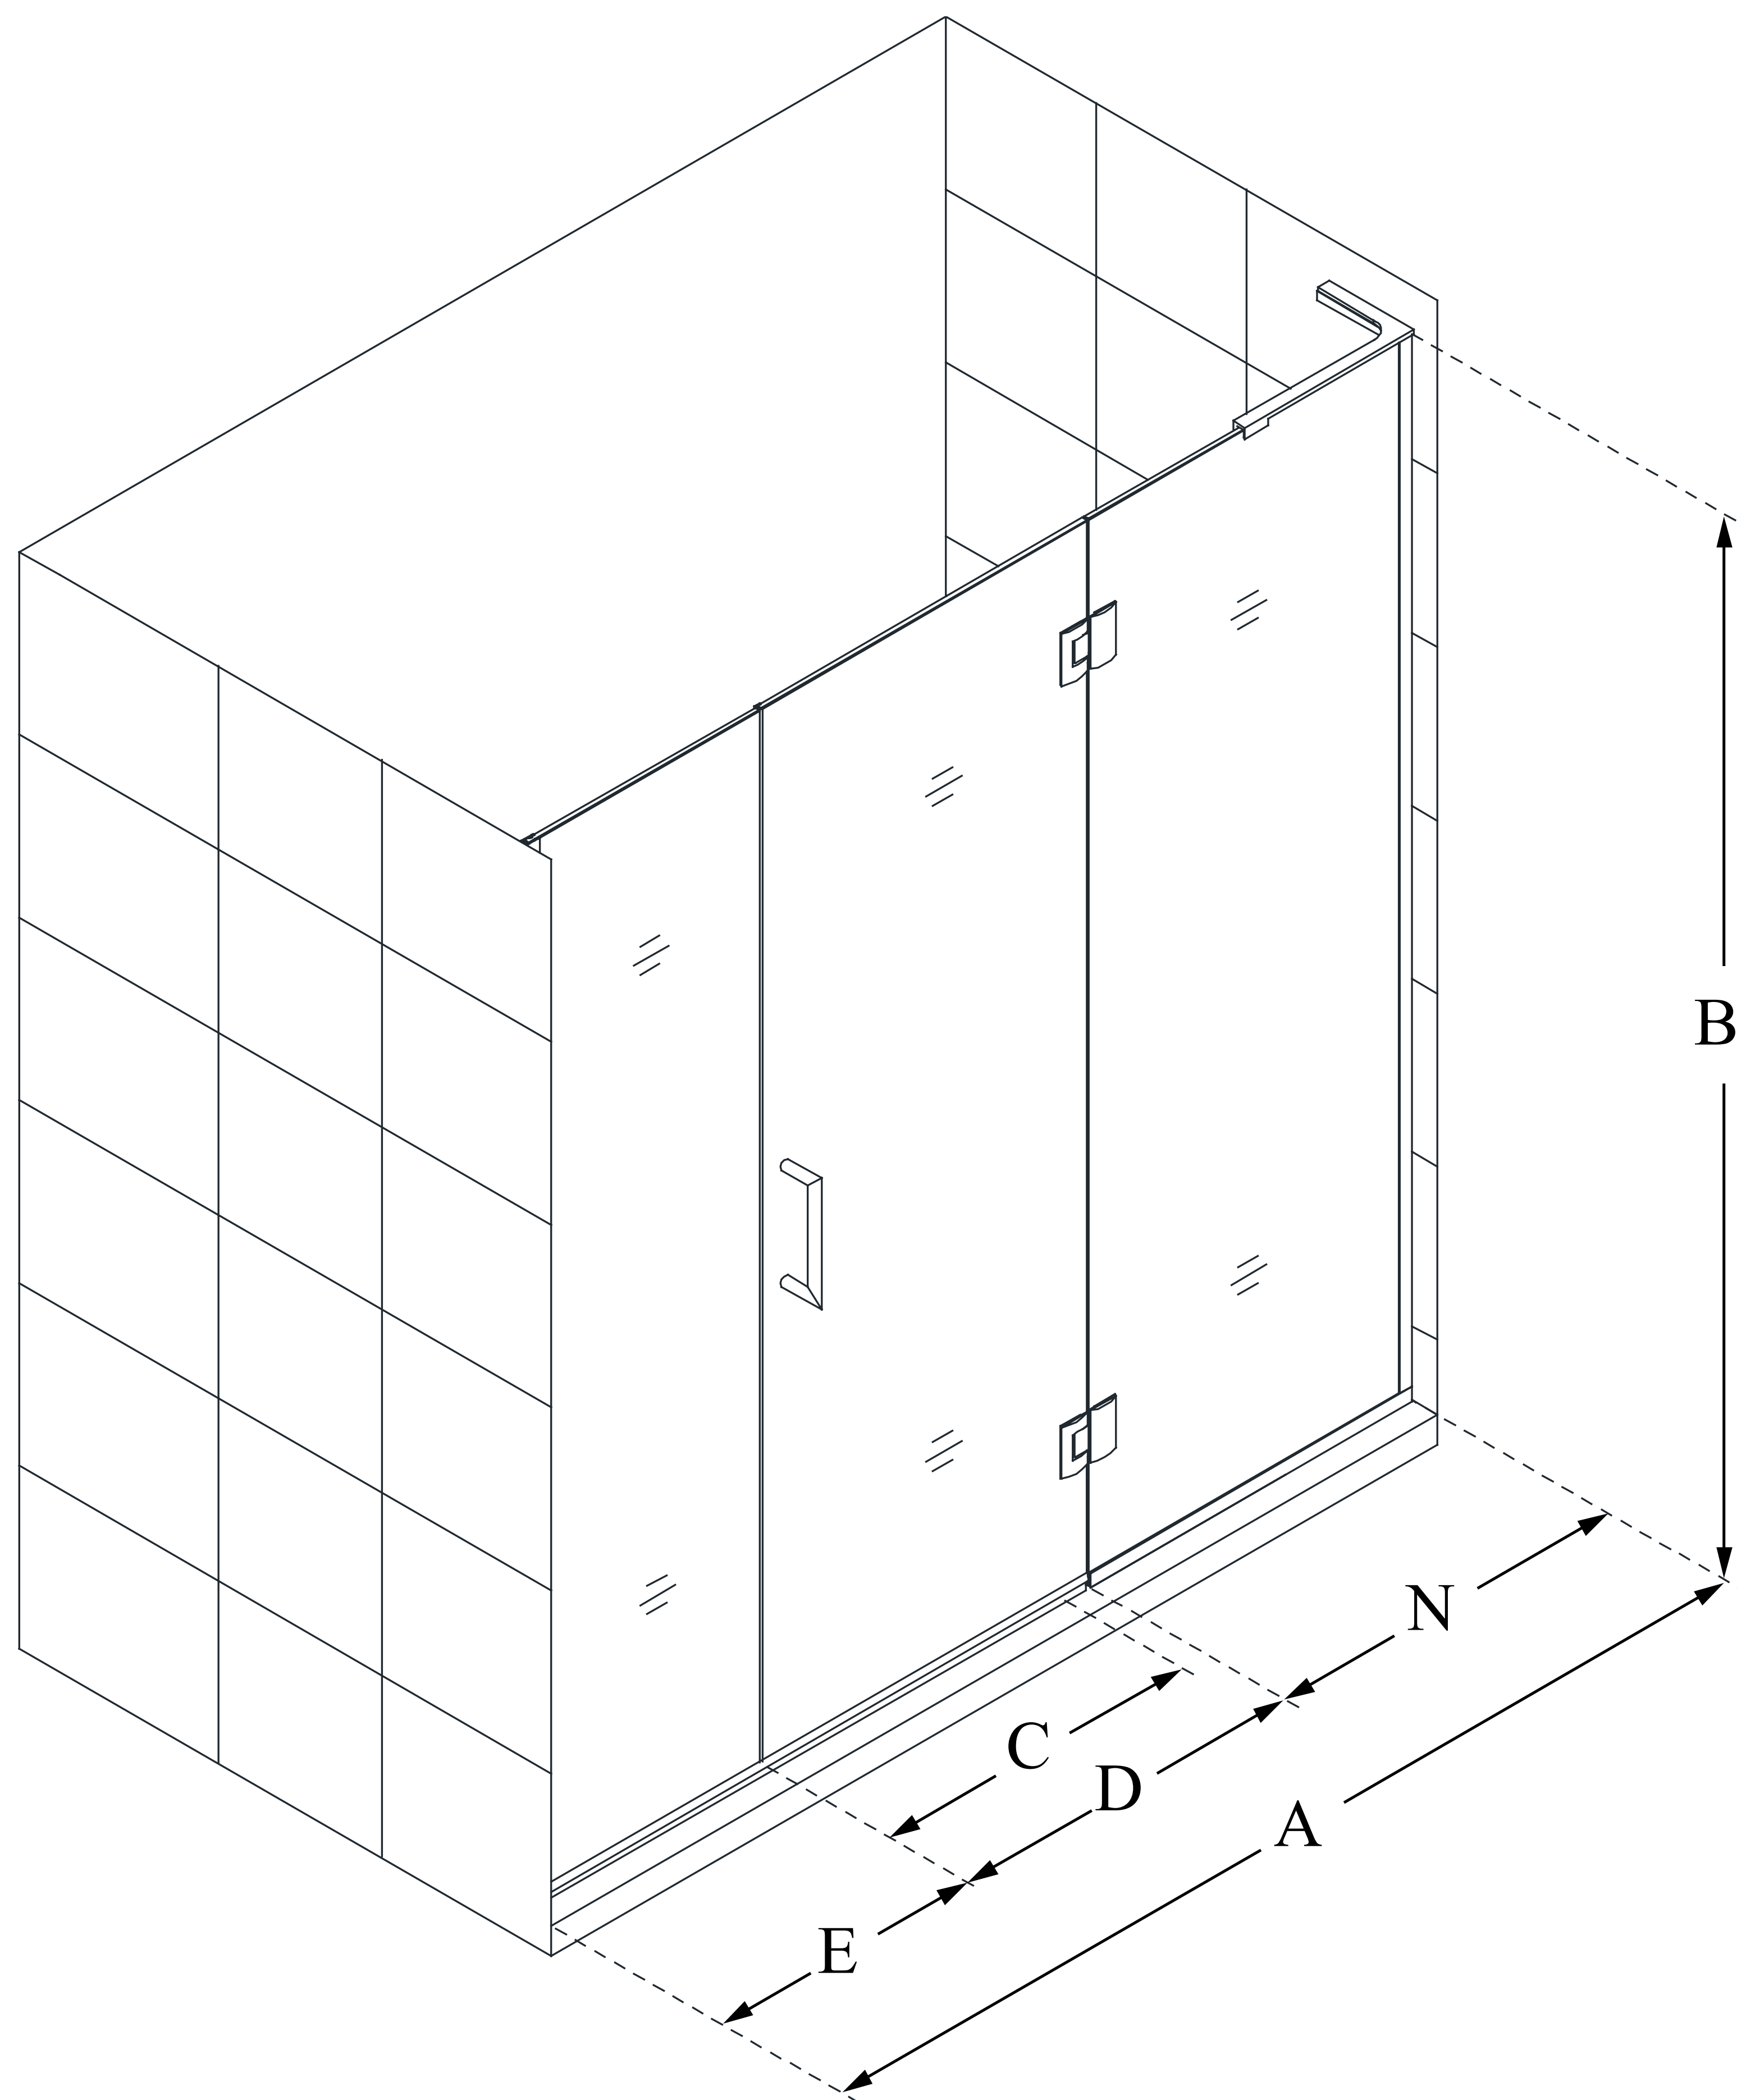

## UNIDOOR-X

DreamLine Unidoor-X 60 1/2-61  
in. W x 72 in. H Frameless Hinged  
Shower Door, Clear Glass

**SWING DOOR**

### CONFIGURATION DIMENSIONS:

**A: 60 1/2 - 61 in.**

MODEL WIDTH

**B: 72 in.**

MODEL HEIGHT

**C: 29 in.**

ACCESS WIDTH

**D: 30 in.**

DOOR WIDTH

**E: 6 1/2 in.**

INLINE PANEL WIDTH

**N: 24 in.**

HINGE PANEL WIDTH

DreamLine reserves the right to update or modify the hardware or materials pictured without prior notice for the purpose of product improvement and customer satisfaction.