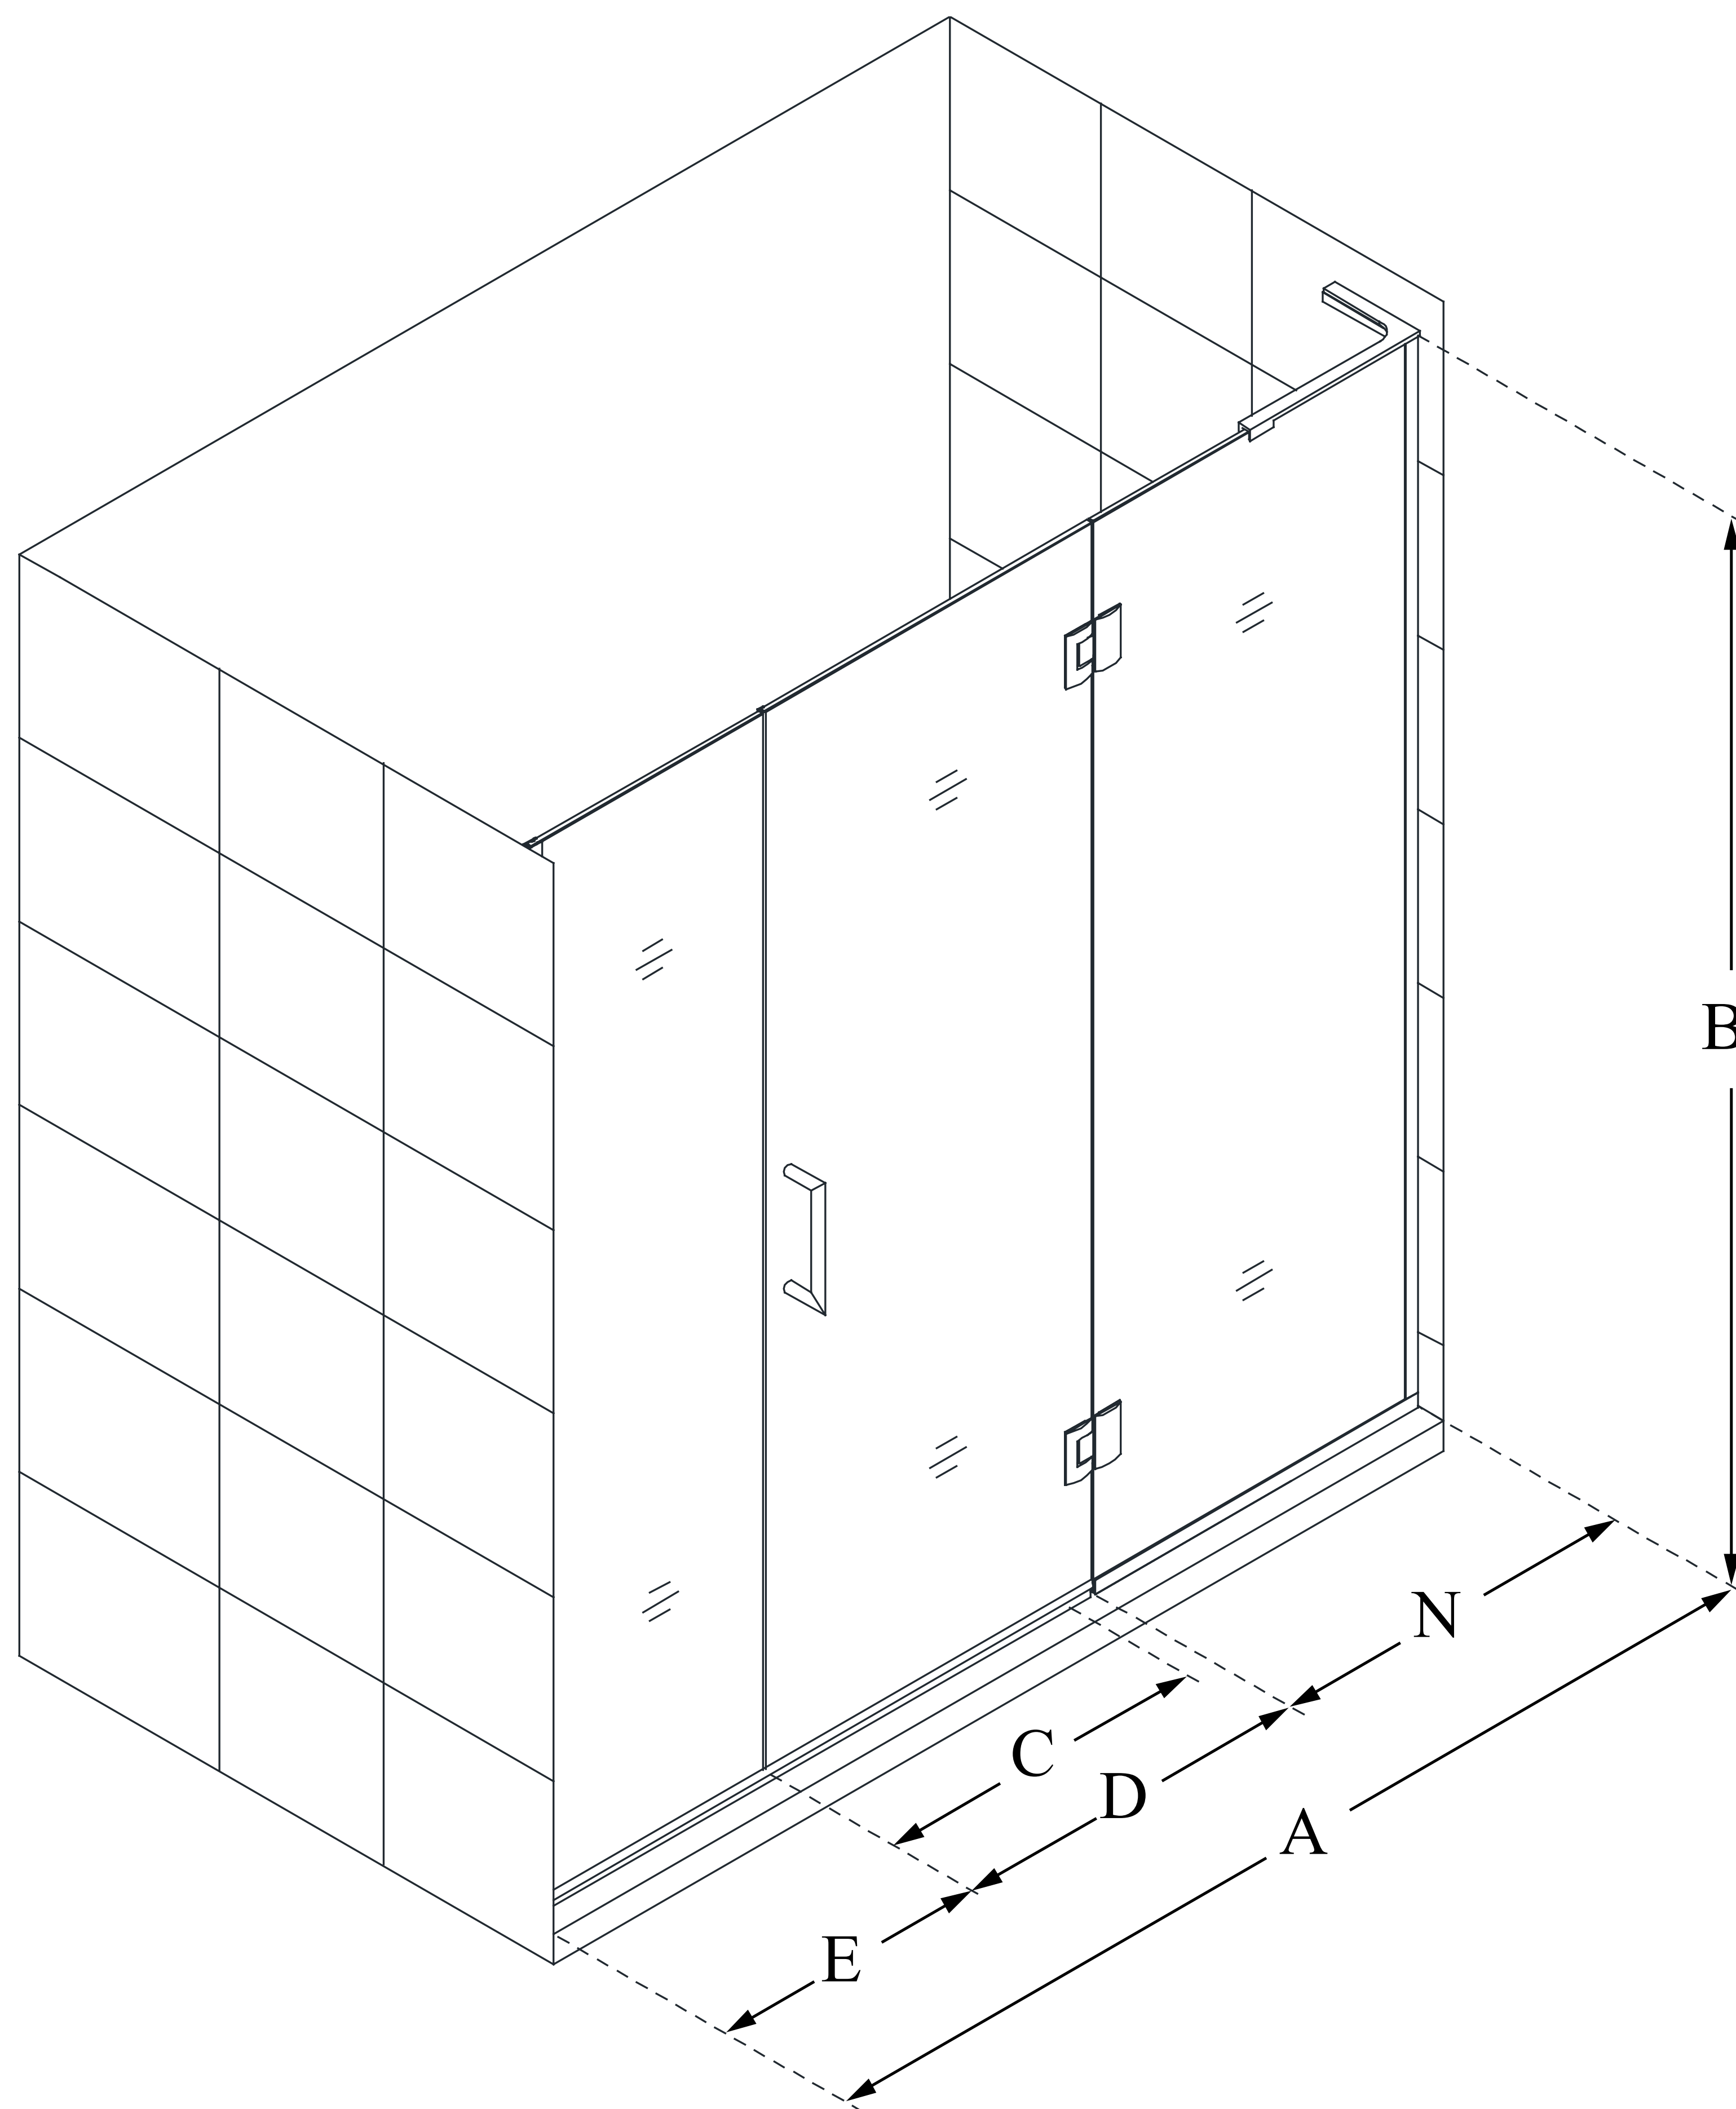

D32914572

UNIDOOR-X

DreamLine Unidoor-X 67 1/2-68 in. W x 72 in. H Frameless Hinged Shower Door, Clear Glass

SWING DOOR

CONFIGURATION DIMENSIONS:

A: 67 1/2 - 68 in.

MODEL WIDTH

B: 72 in.

MODEL HEIGHT

C: 28 in.

ACCESS WIDTH

D: 29 in.

DOOR WIDTH

E: 14 1/2 in.

INLINE PANEL WIDTH

N: 24 in.

HINGE PANEL WIDTH

DreamLine reserves the right to update or modify the hardware or materials pictured without prior notice for the purpose of product improvement and customer satisfaction.