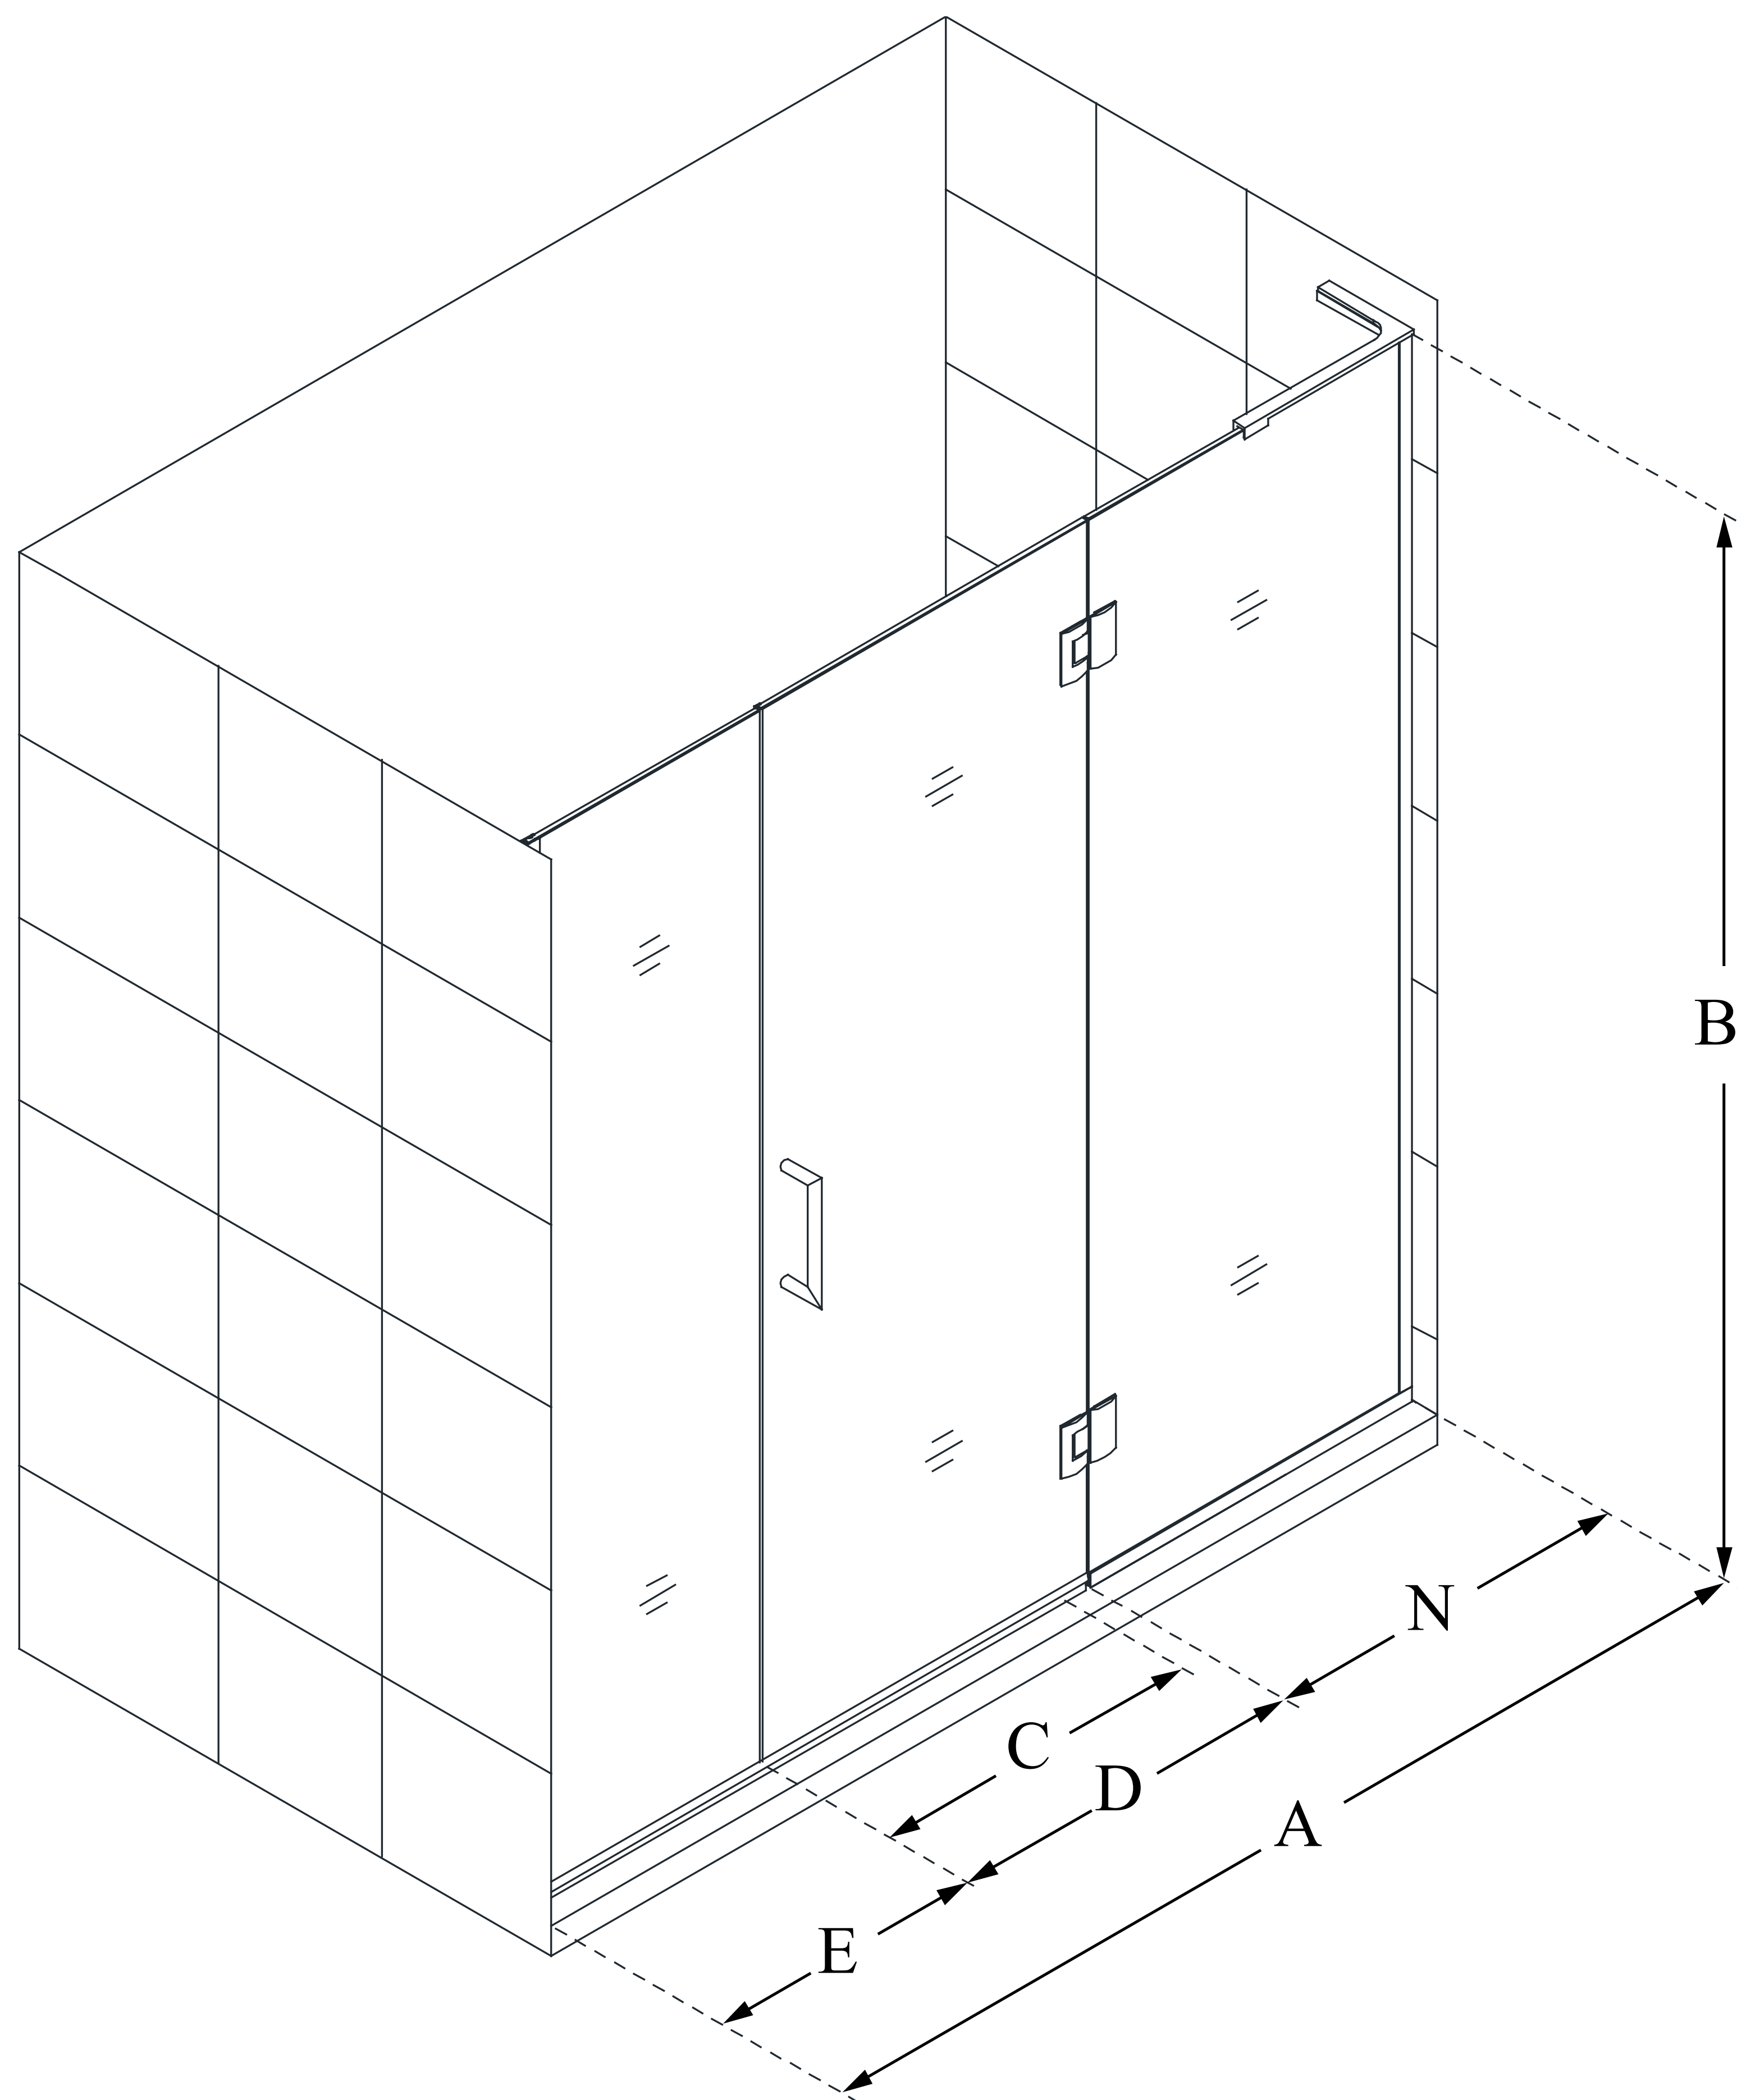

## UNIDOOR-X

DreamLine Unidoor-X 59 1/2-60 in. W x 72 in. H Frameless Hinged Shower Door, Clear Glass

**SWING DOOR**

### CONFIGURATION DIMENSIONS:

**A: 59 1/2 - 60 in.**

MODEL WIDTH

**B: 72 in.**

MODEL HEIGHT

**C: 28 in.**

ACCESS WIDTH

**D: 29 in.**

DOOR WIDTH

**E: 6 1/2 in.**

INLINE PANEL WIDTH

**N: 24 in.**

HINGE PANEL WIDTH

DreamLine reserves the right to update or modify the hardware or materials pictured without prior notice for the purpose of product improvement and customer satisfaction.