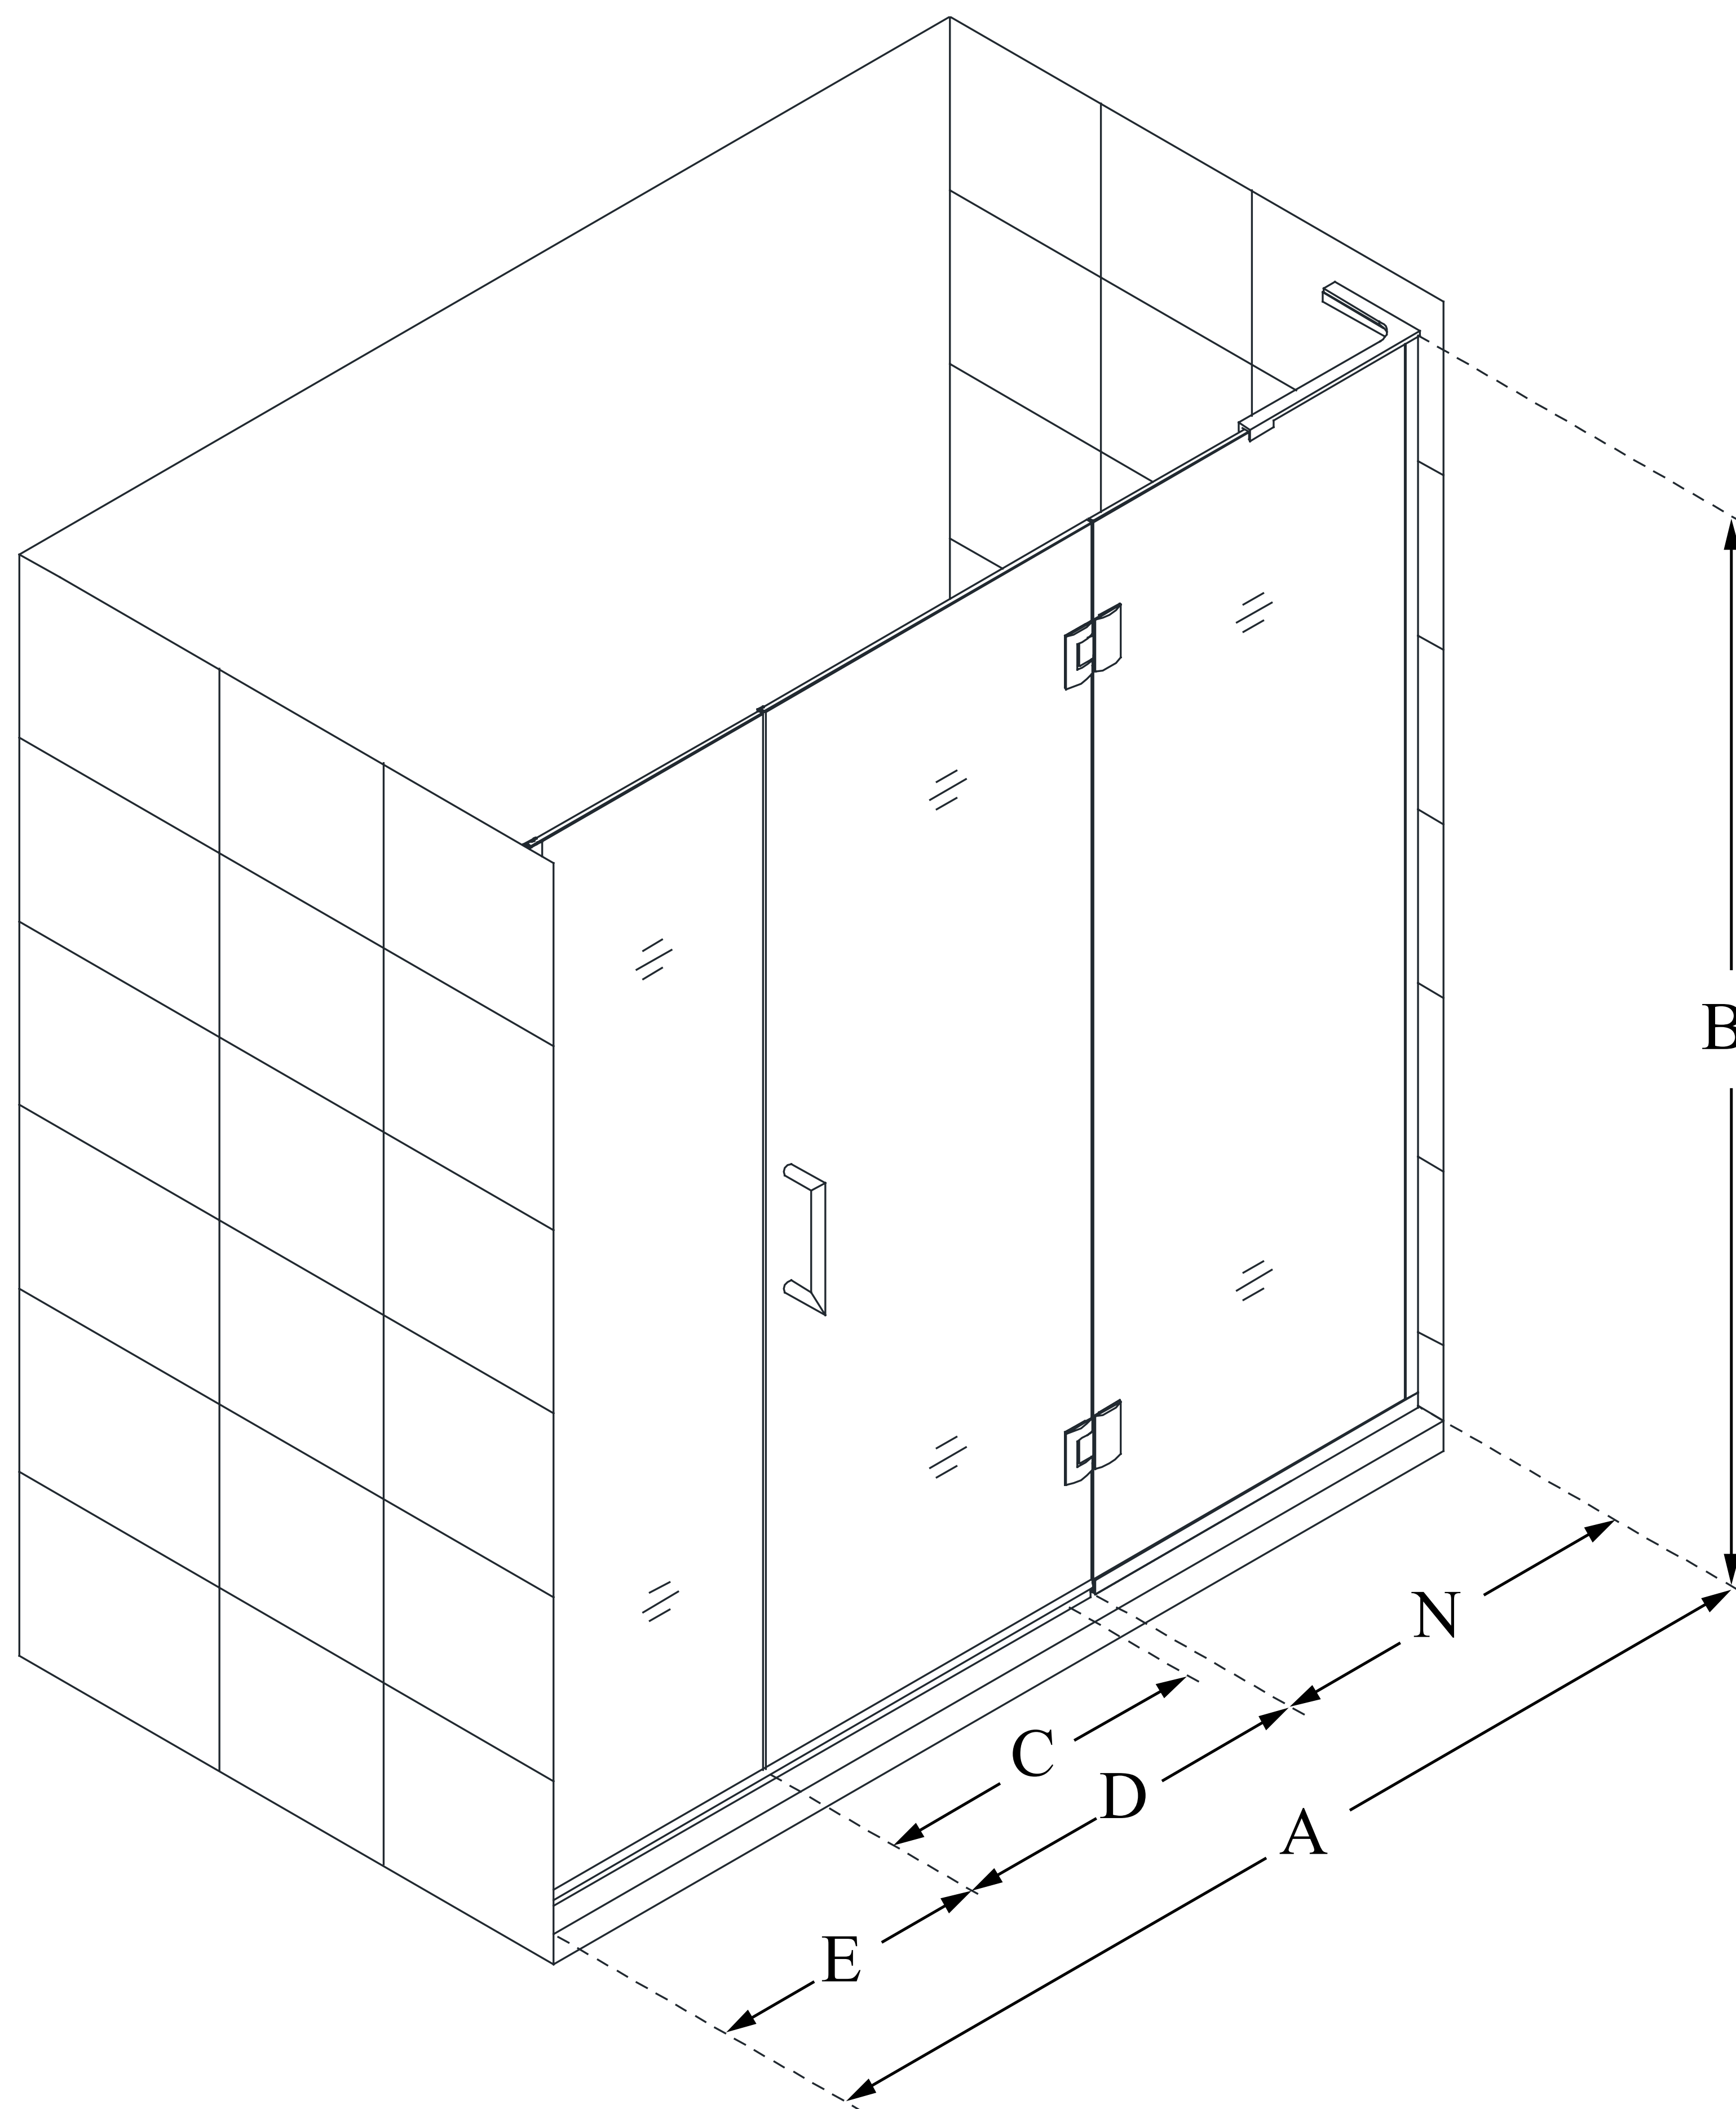

D32814572

UNIDOOR-X

DreamLine Unidoor-X 66 1/2-67
in. W x 72 in. H Frameless Hinged
Shower Door, Clear Glass

SWING DOOR

CONFIGURATION DIMENSIONS:

A: 66 1/2 - 67 in.

MODEL WIDTH

B: 72 in.

MODEL HEIGHT

C: 27 in.

ACCESS WIDTH

D: 28 in.

DOOR WIDTH

E: 14 1/2 in.

INLINE PANEL WIDTH

N: 24 in.

HINGE PANEL WIDTH

DreamLine reserves the right to update or modify the hardware or materials pictured without prior notice for the purpose of product improvement and customer satisfaction.