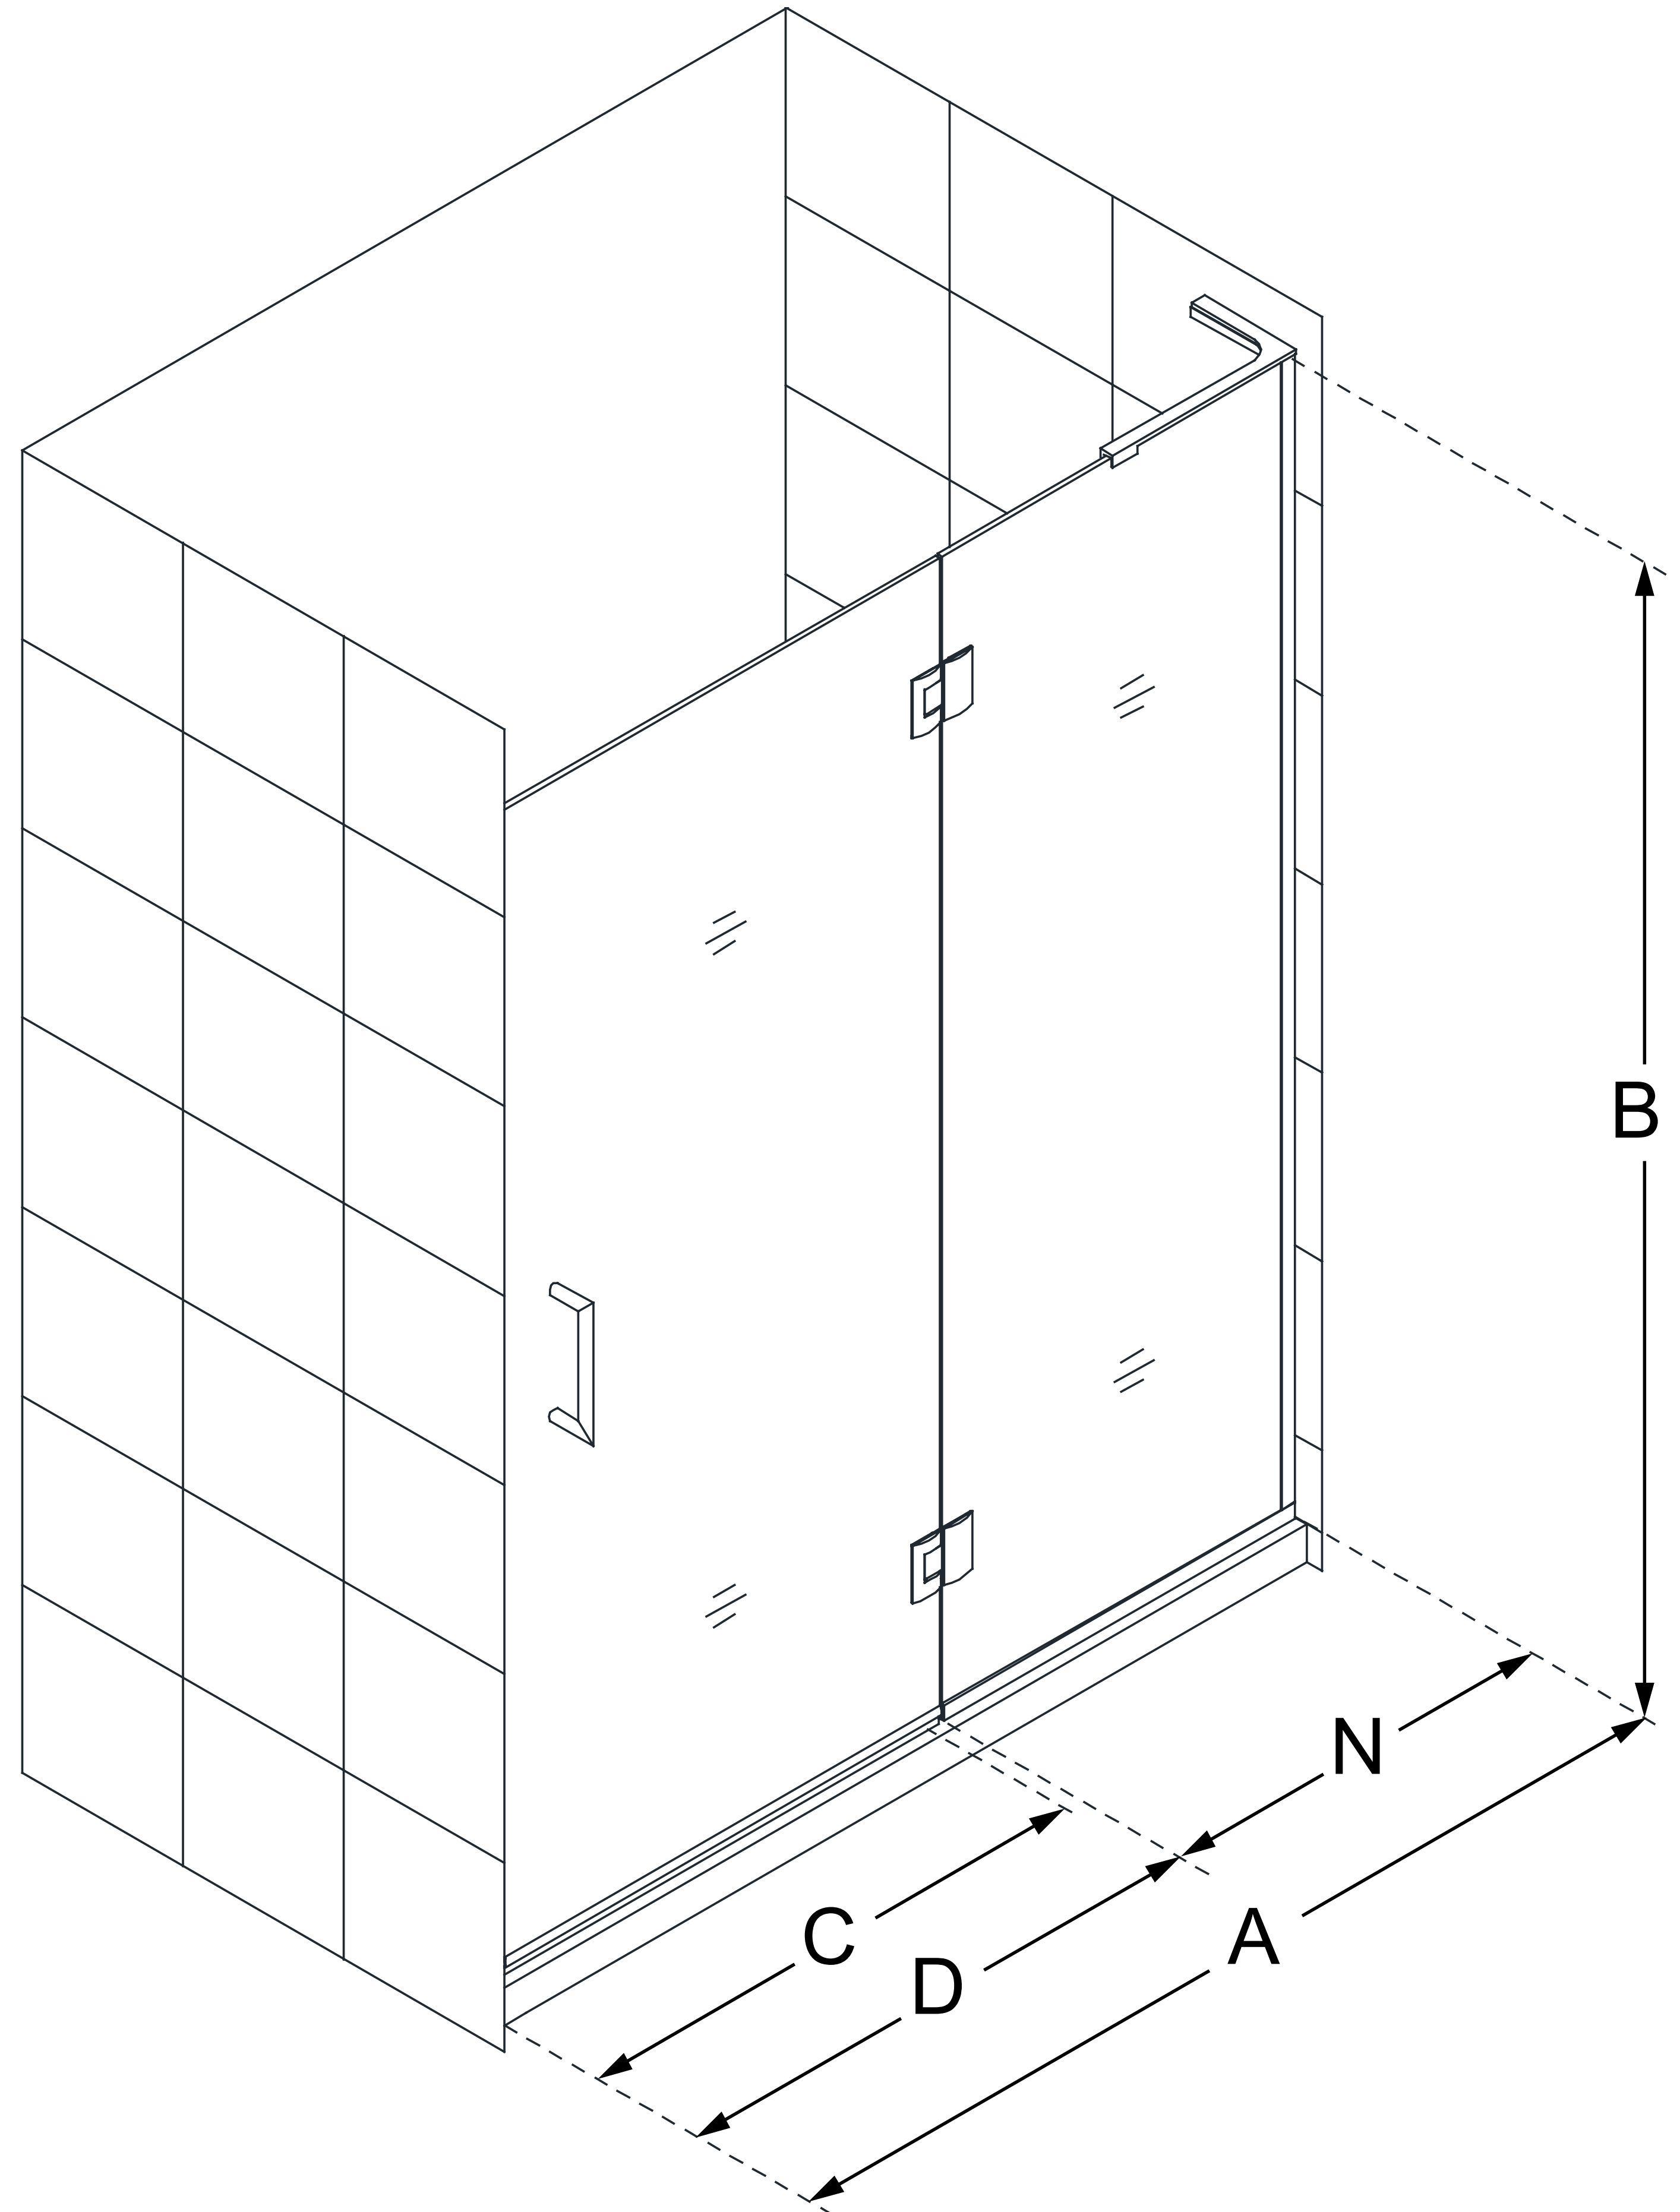

D32772

UNIDOOR-X

DreamLine Unidoor-X 51 in. W x
72 in. H Frameless Hinged Shower
Door, Clear Glass

SWING DOOR

CONFIGURATION DIMENSIONS:

A: 51 in.

MODEL WIDTH

B: 72 in.

MODEL HEIGHT

C: 26 in.

ACCESS WIDTH

D: 27 in.

DOOR WIDTH

N: 24 in.

HINGE PANEL WIDTH

DreamLine reserves the right to update or modify the hardware or materials pictured without prior notice for the purpose of product improvement and customer satisfaction.