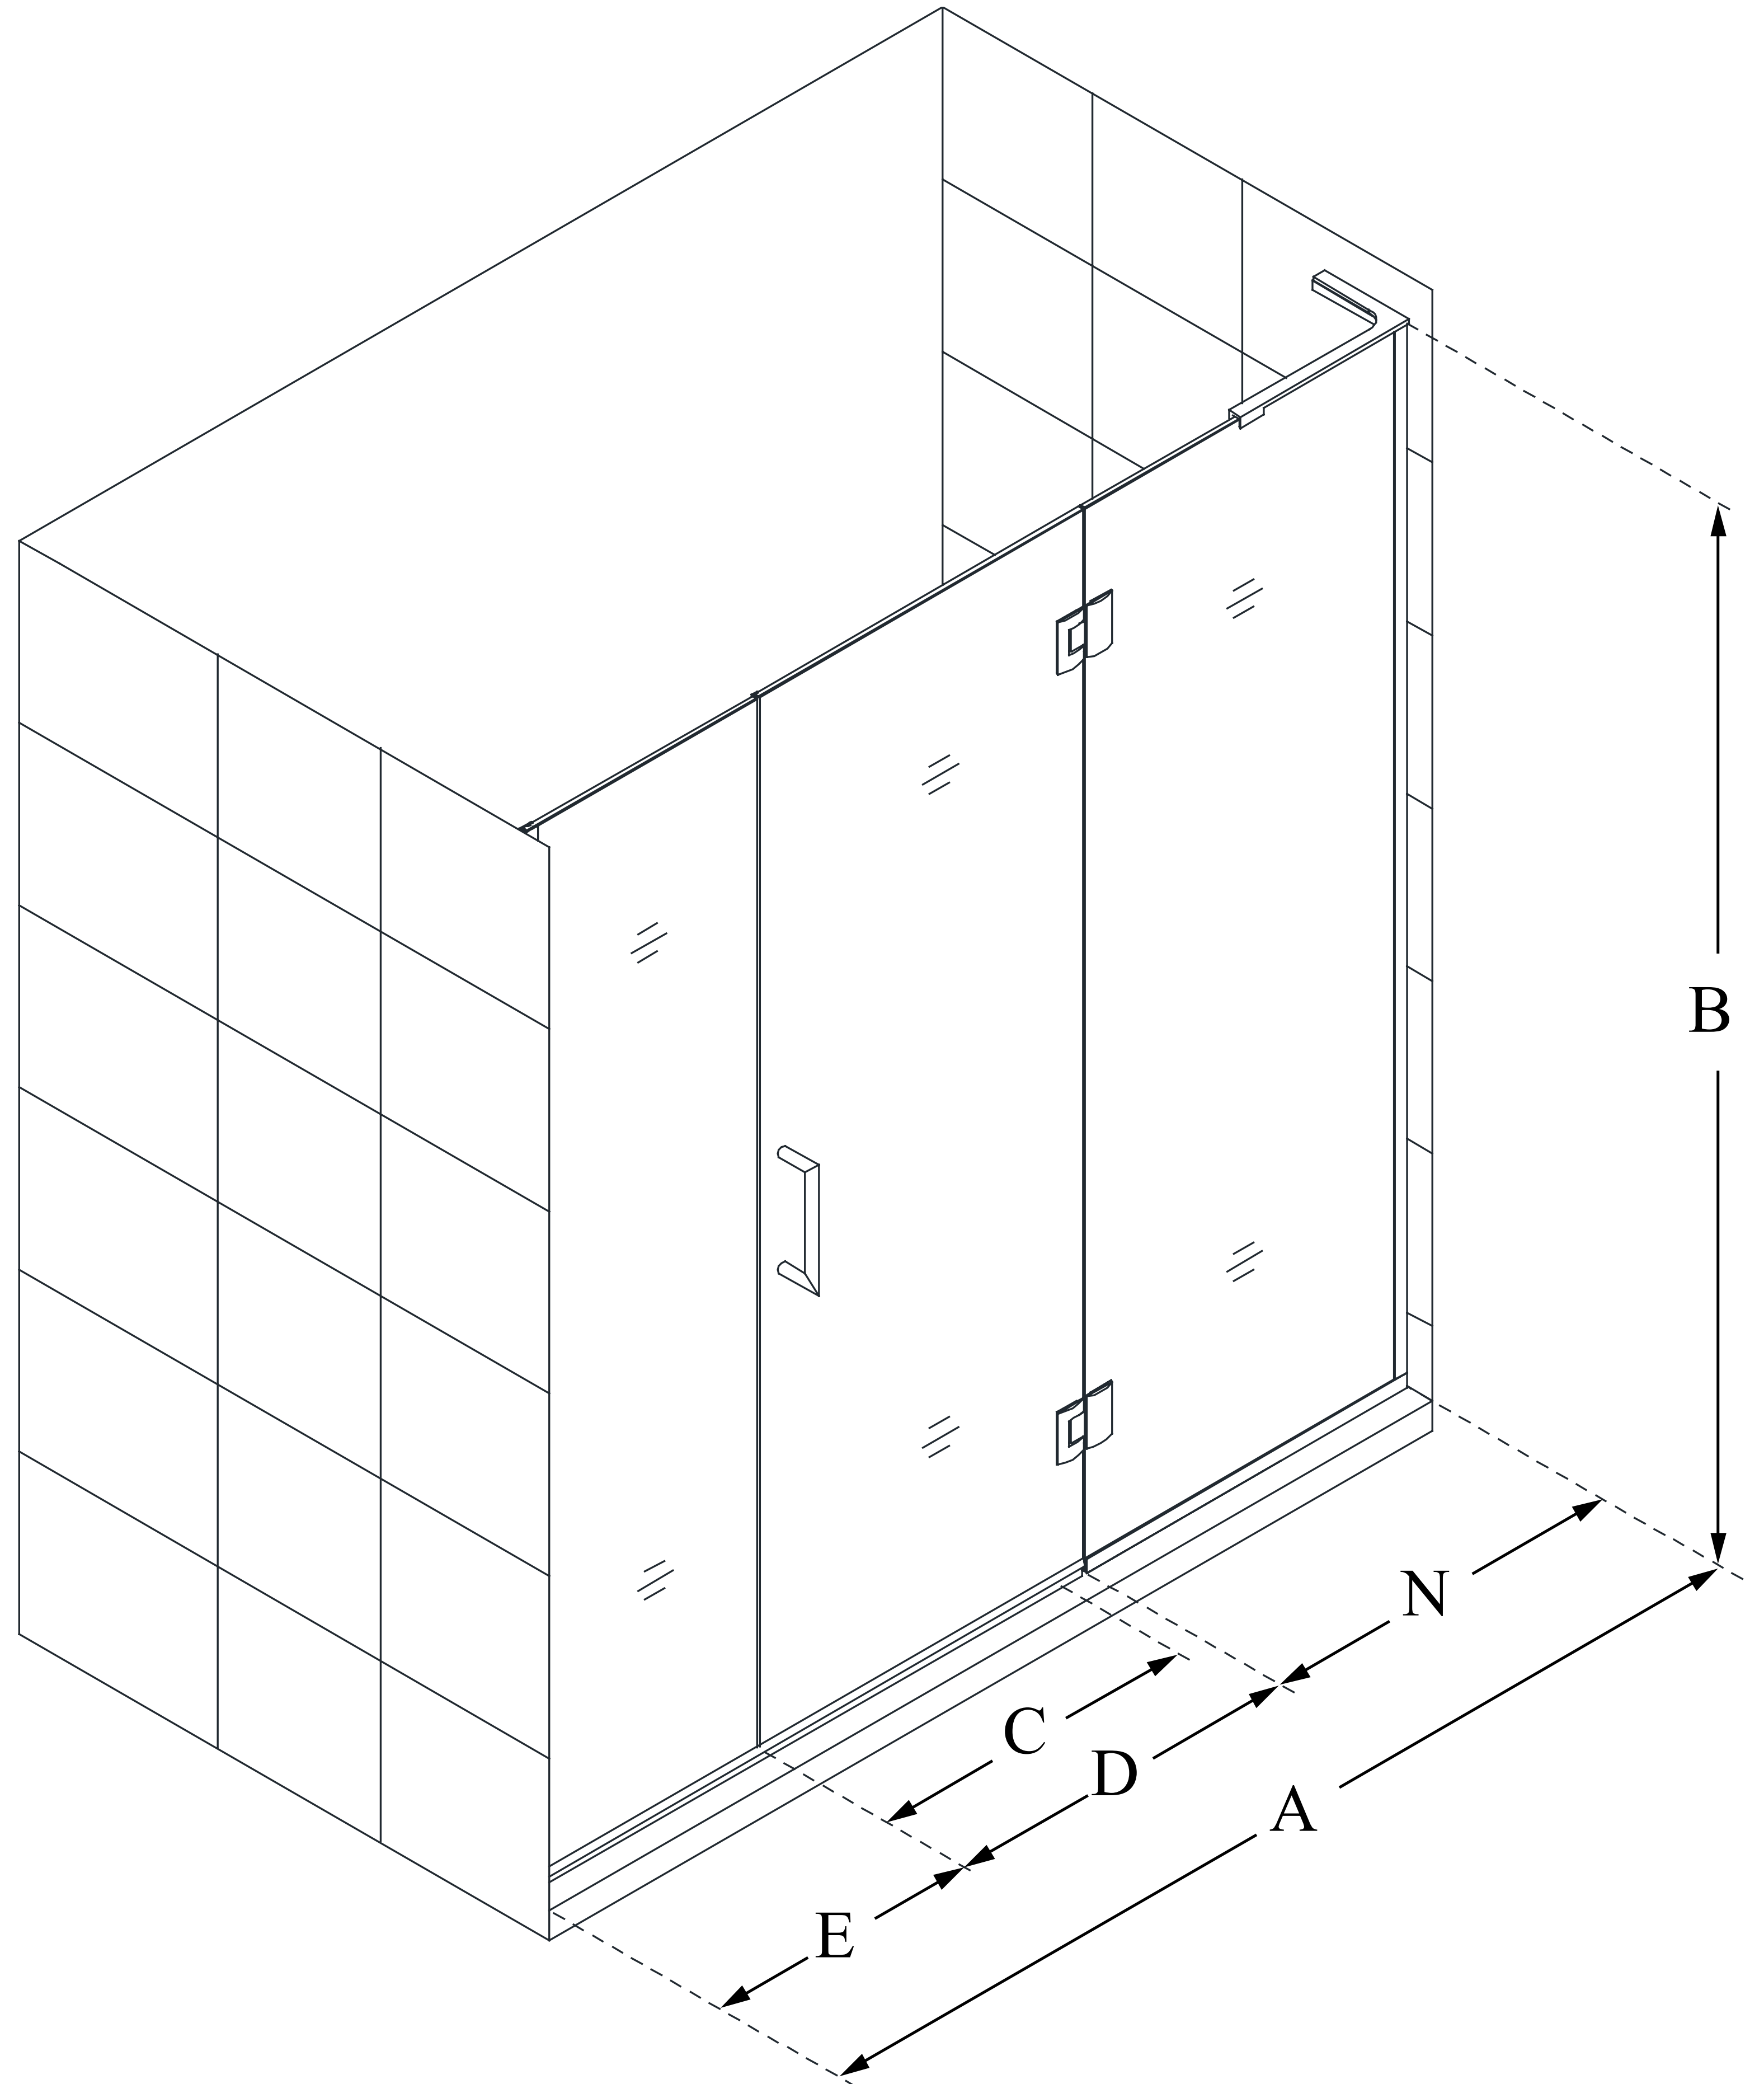

D32714572

UNIDOOR-X

DreamLine Unidoor-X 65 1/2-66 in. W x 72 in. H Frameless Hinged Shower Door, Clear Glass

SWING DOOR

CONFIGURATION DIMENSIONS:

A: 65 1/2 - 66 in.

MODEL WIDTH

B: 72 in.

MODEL HEIGHT

C: 26 in.

ACCESS WIDTH

D: 27 in.

DOOR WIDTH

E: 14 1/2 in.

INLINE PANEL WIDTH

N: 24 in.

HINGE PANEL WIDTH

DreamLine reserves the right to update or modify the hardware or materials pictured without prior notice for the purpose of product improvement and customer satisfaction.