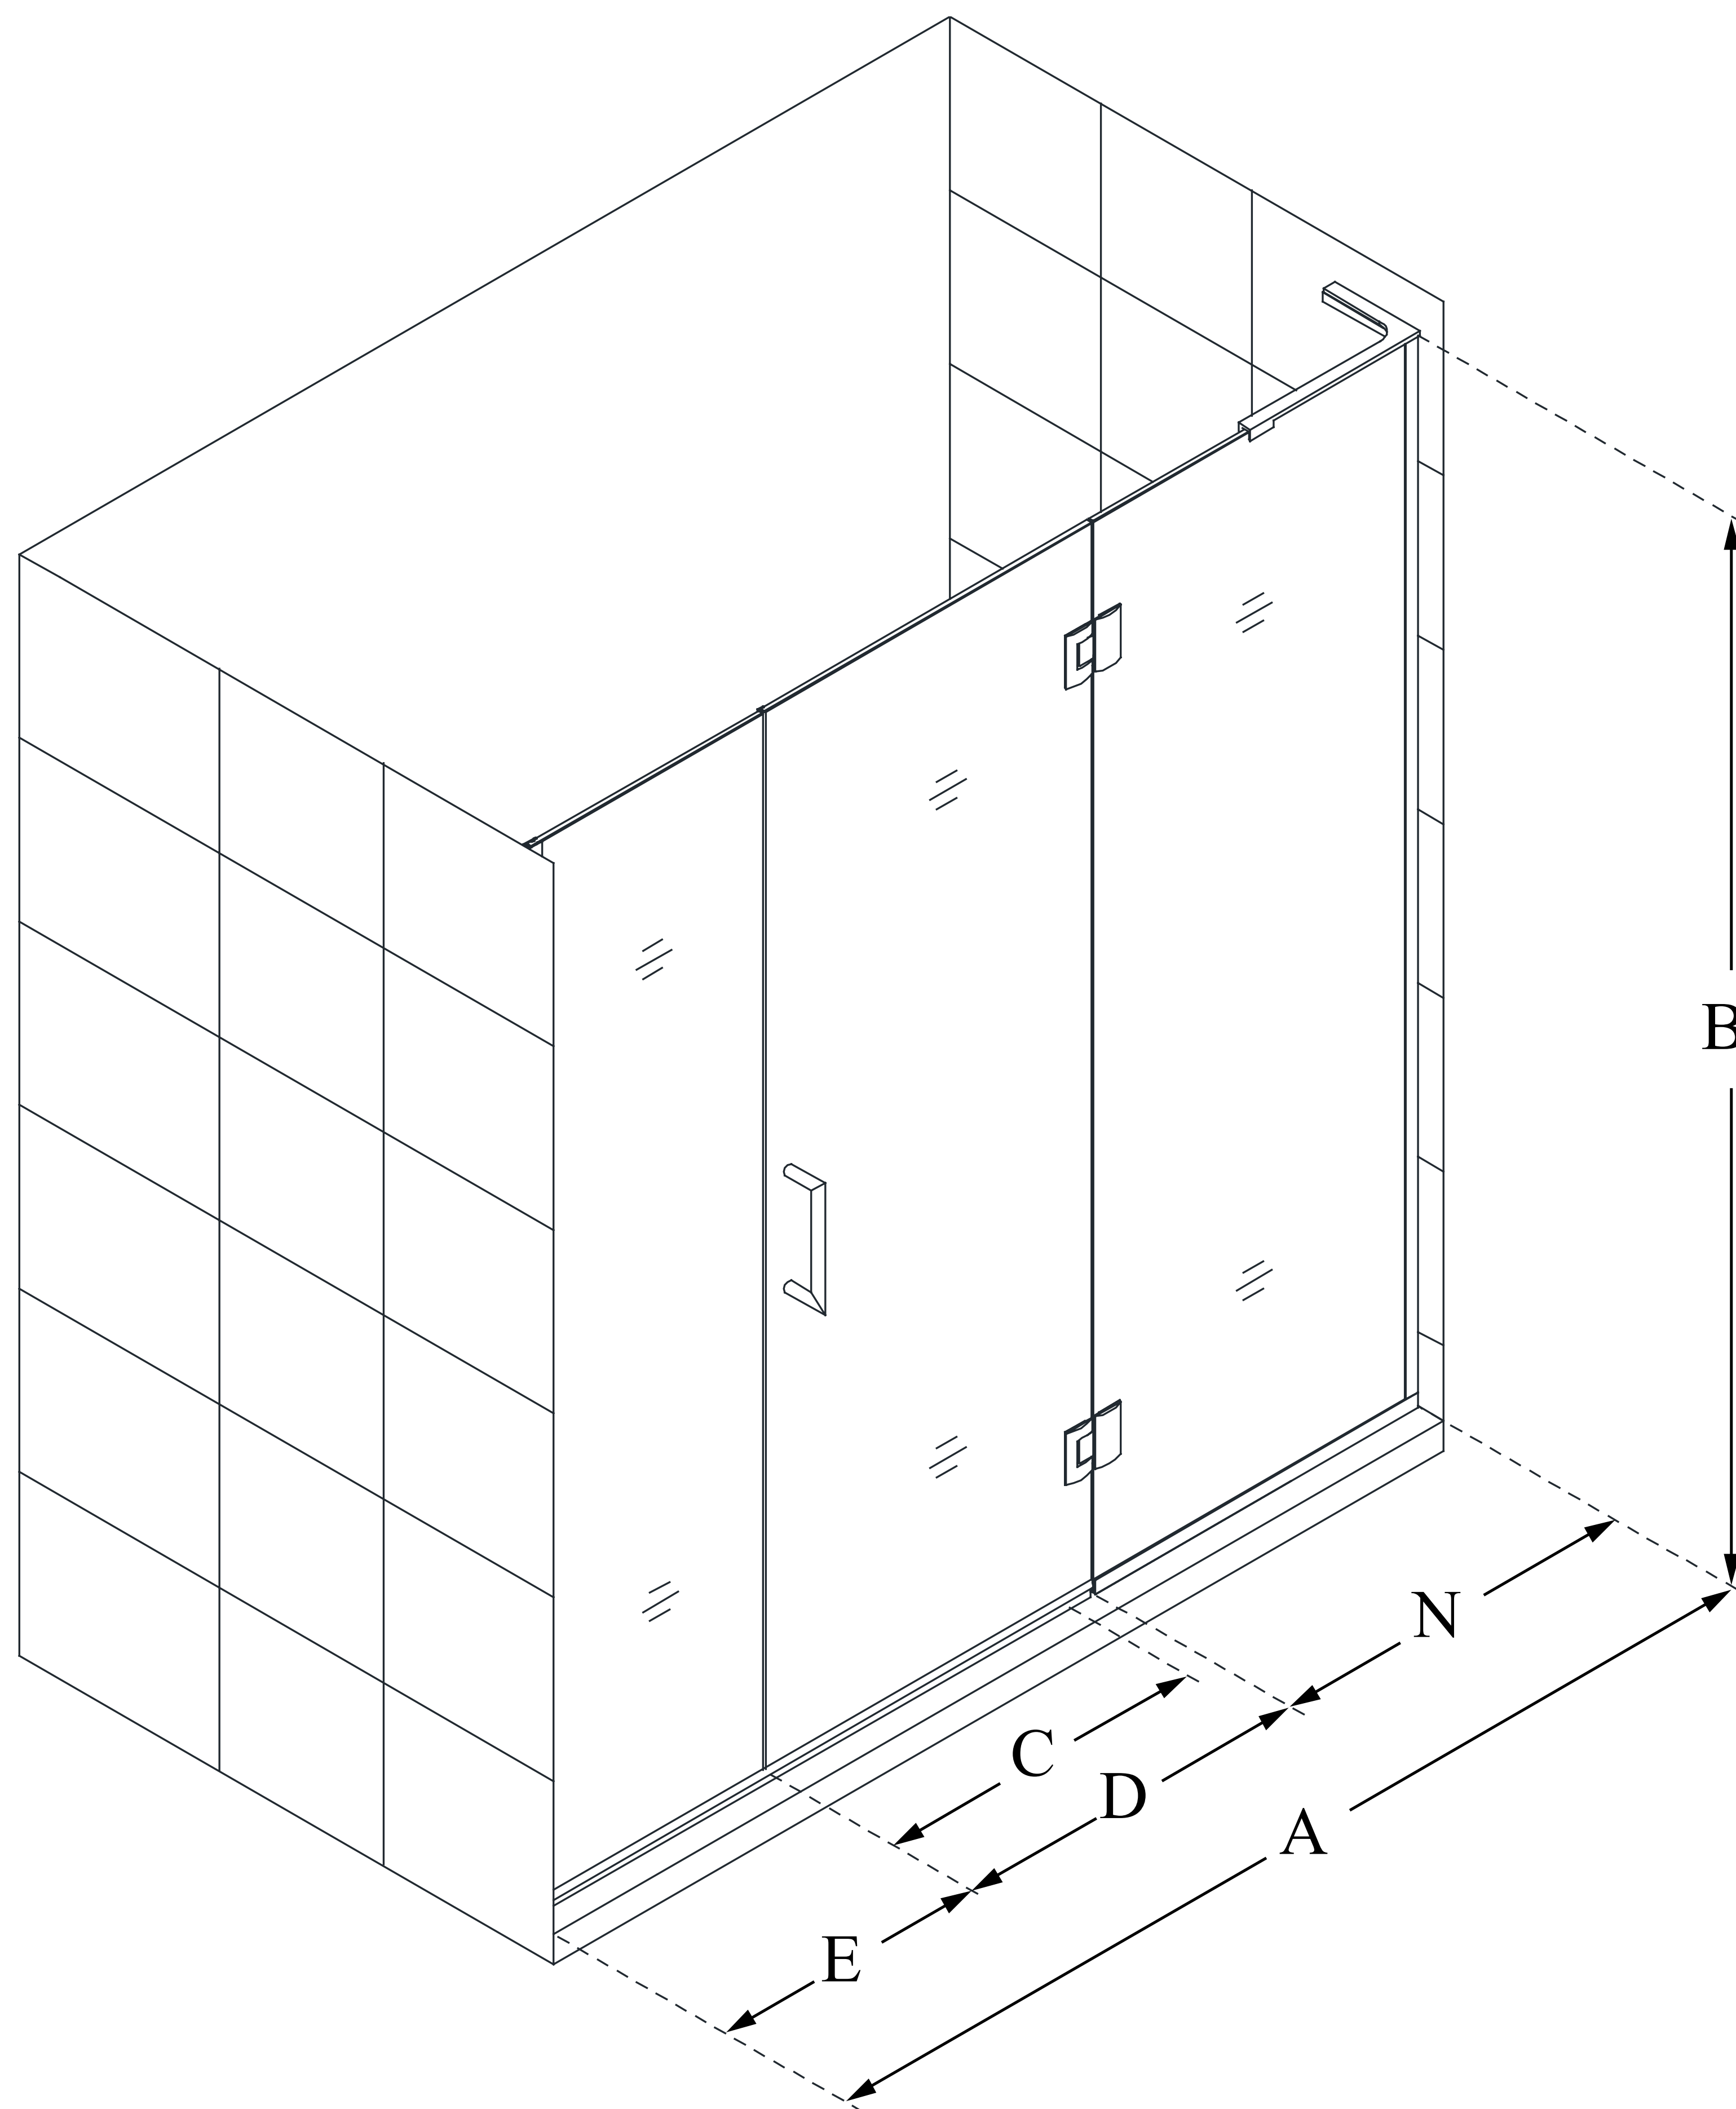

D32706572

UNIDOOR-X

DreamLine Unidoor-X 57 1/2-58
in. W x 72 in. H Frameless Hinged
Shower Door, Clear Glass

SWING DOOR

CONFIGURATION DIMENSIONS:

A: 57 1/2 - 58 in.

MODEL WIDTH

B: 72 in.

MODEL HEIGHT

C: 26 in.

ACCESS WIDTH

D: 27 in.

DOOR WIDTH

E: 6 1/2 in.

INLINE PANEL WIDTH

N: 24 in.

HINGE PANEL WIDTH

DreamLine reserves the right to update or modify the hardware or materials pictured without prior notice for the purpose of product improvement and customer satisfaction.