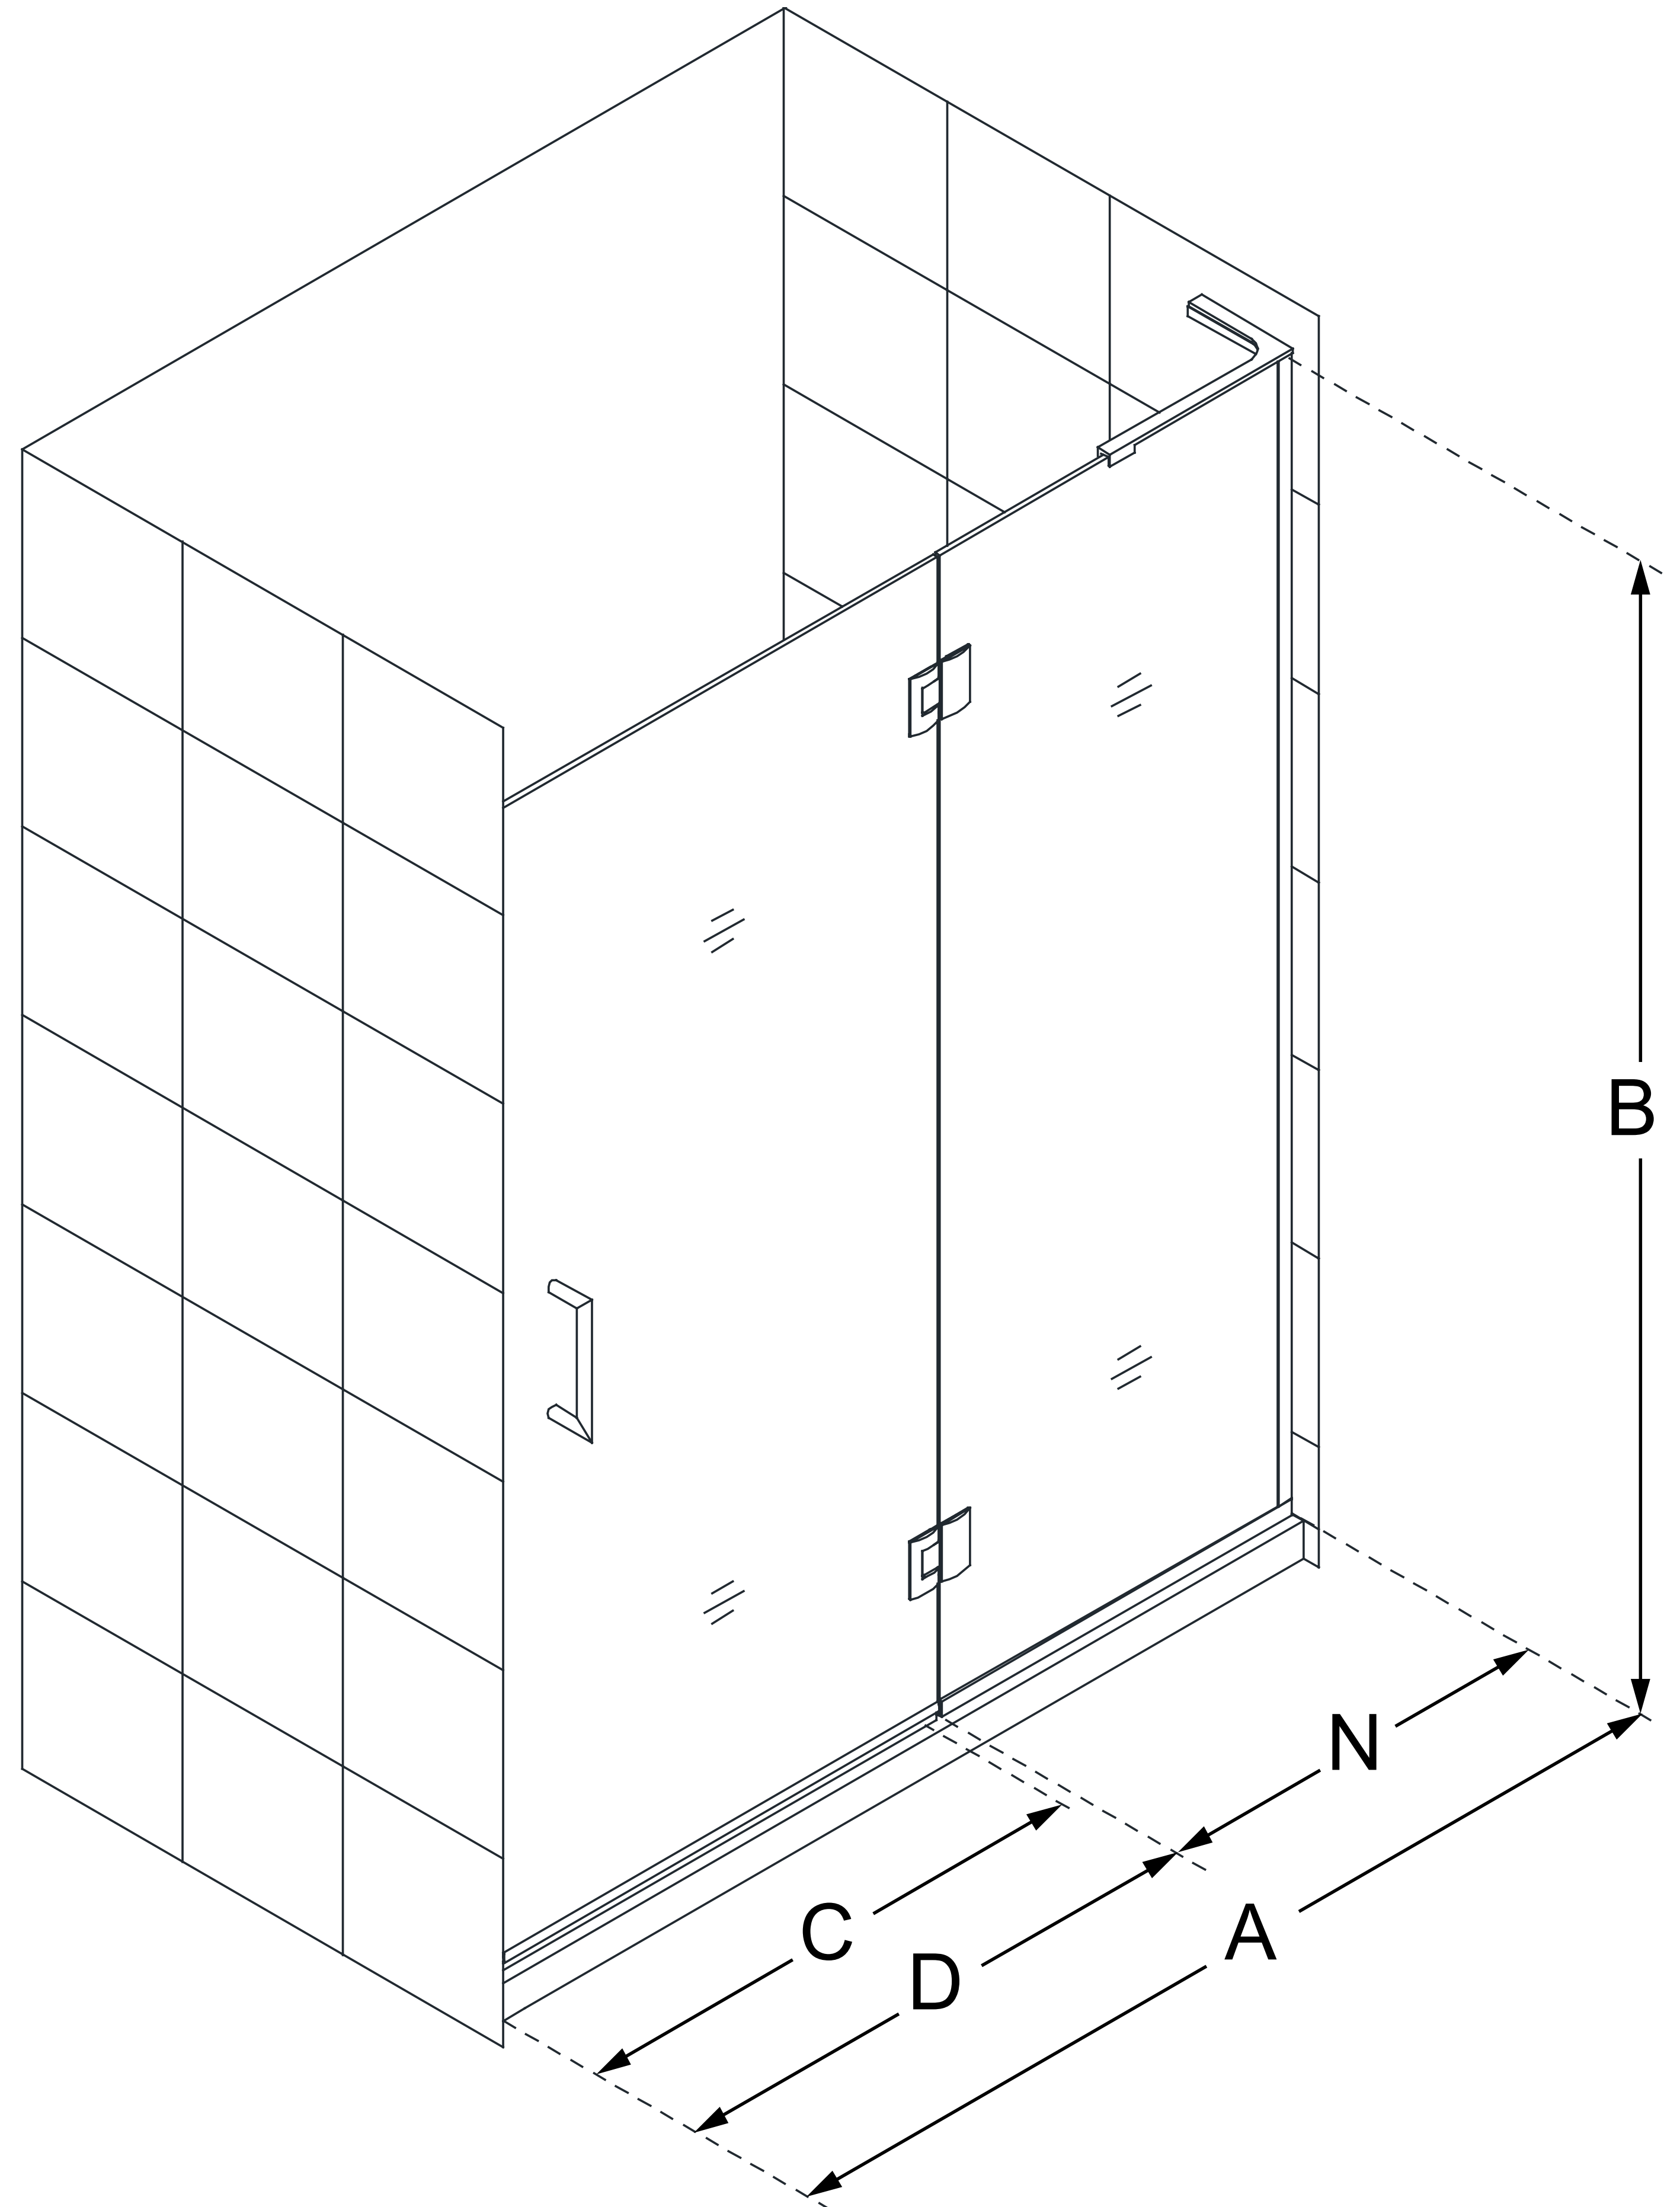

## UNIDOOR-X

DreamLine Unidoor-X 50 in. W x  
72 in. H Frameless Hinged Shower  
Door, Clear Glass

**SWING DOOR**

### CONFIGURATION DIMENSIONS:

**A: 50 in.**

MODEL WIDTH

**B: 72 in.**

MODEL HEIGHT

**C: 25 in.**

ACCESS WIDTH

**D: 26 in.**

DOOR WIDTH

**N: 24 in.**

HINGE PANEL WIDTH

DreamLine reserves the right to update or modify the hardware or materials pictured without prior notice for the purpose of product improvement and customer satisfaction.