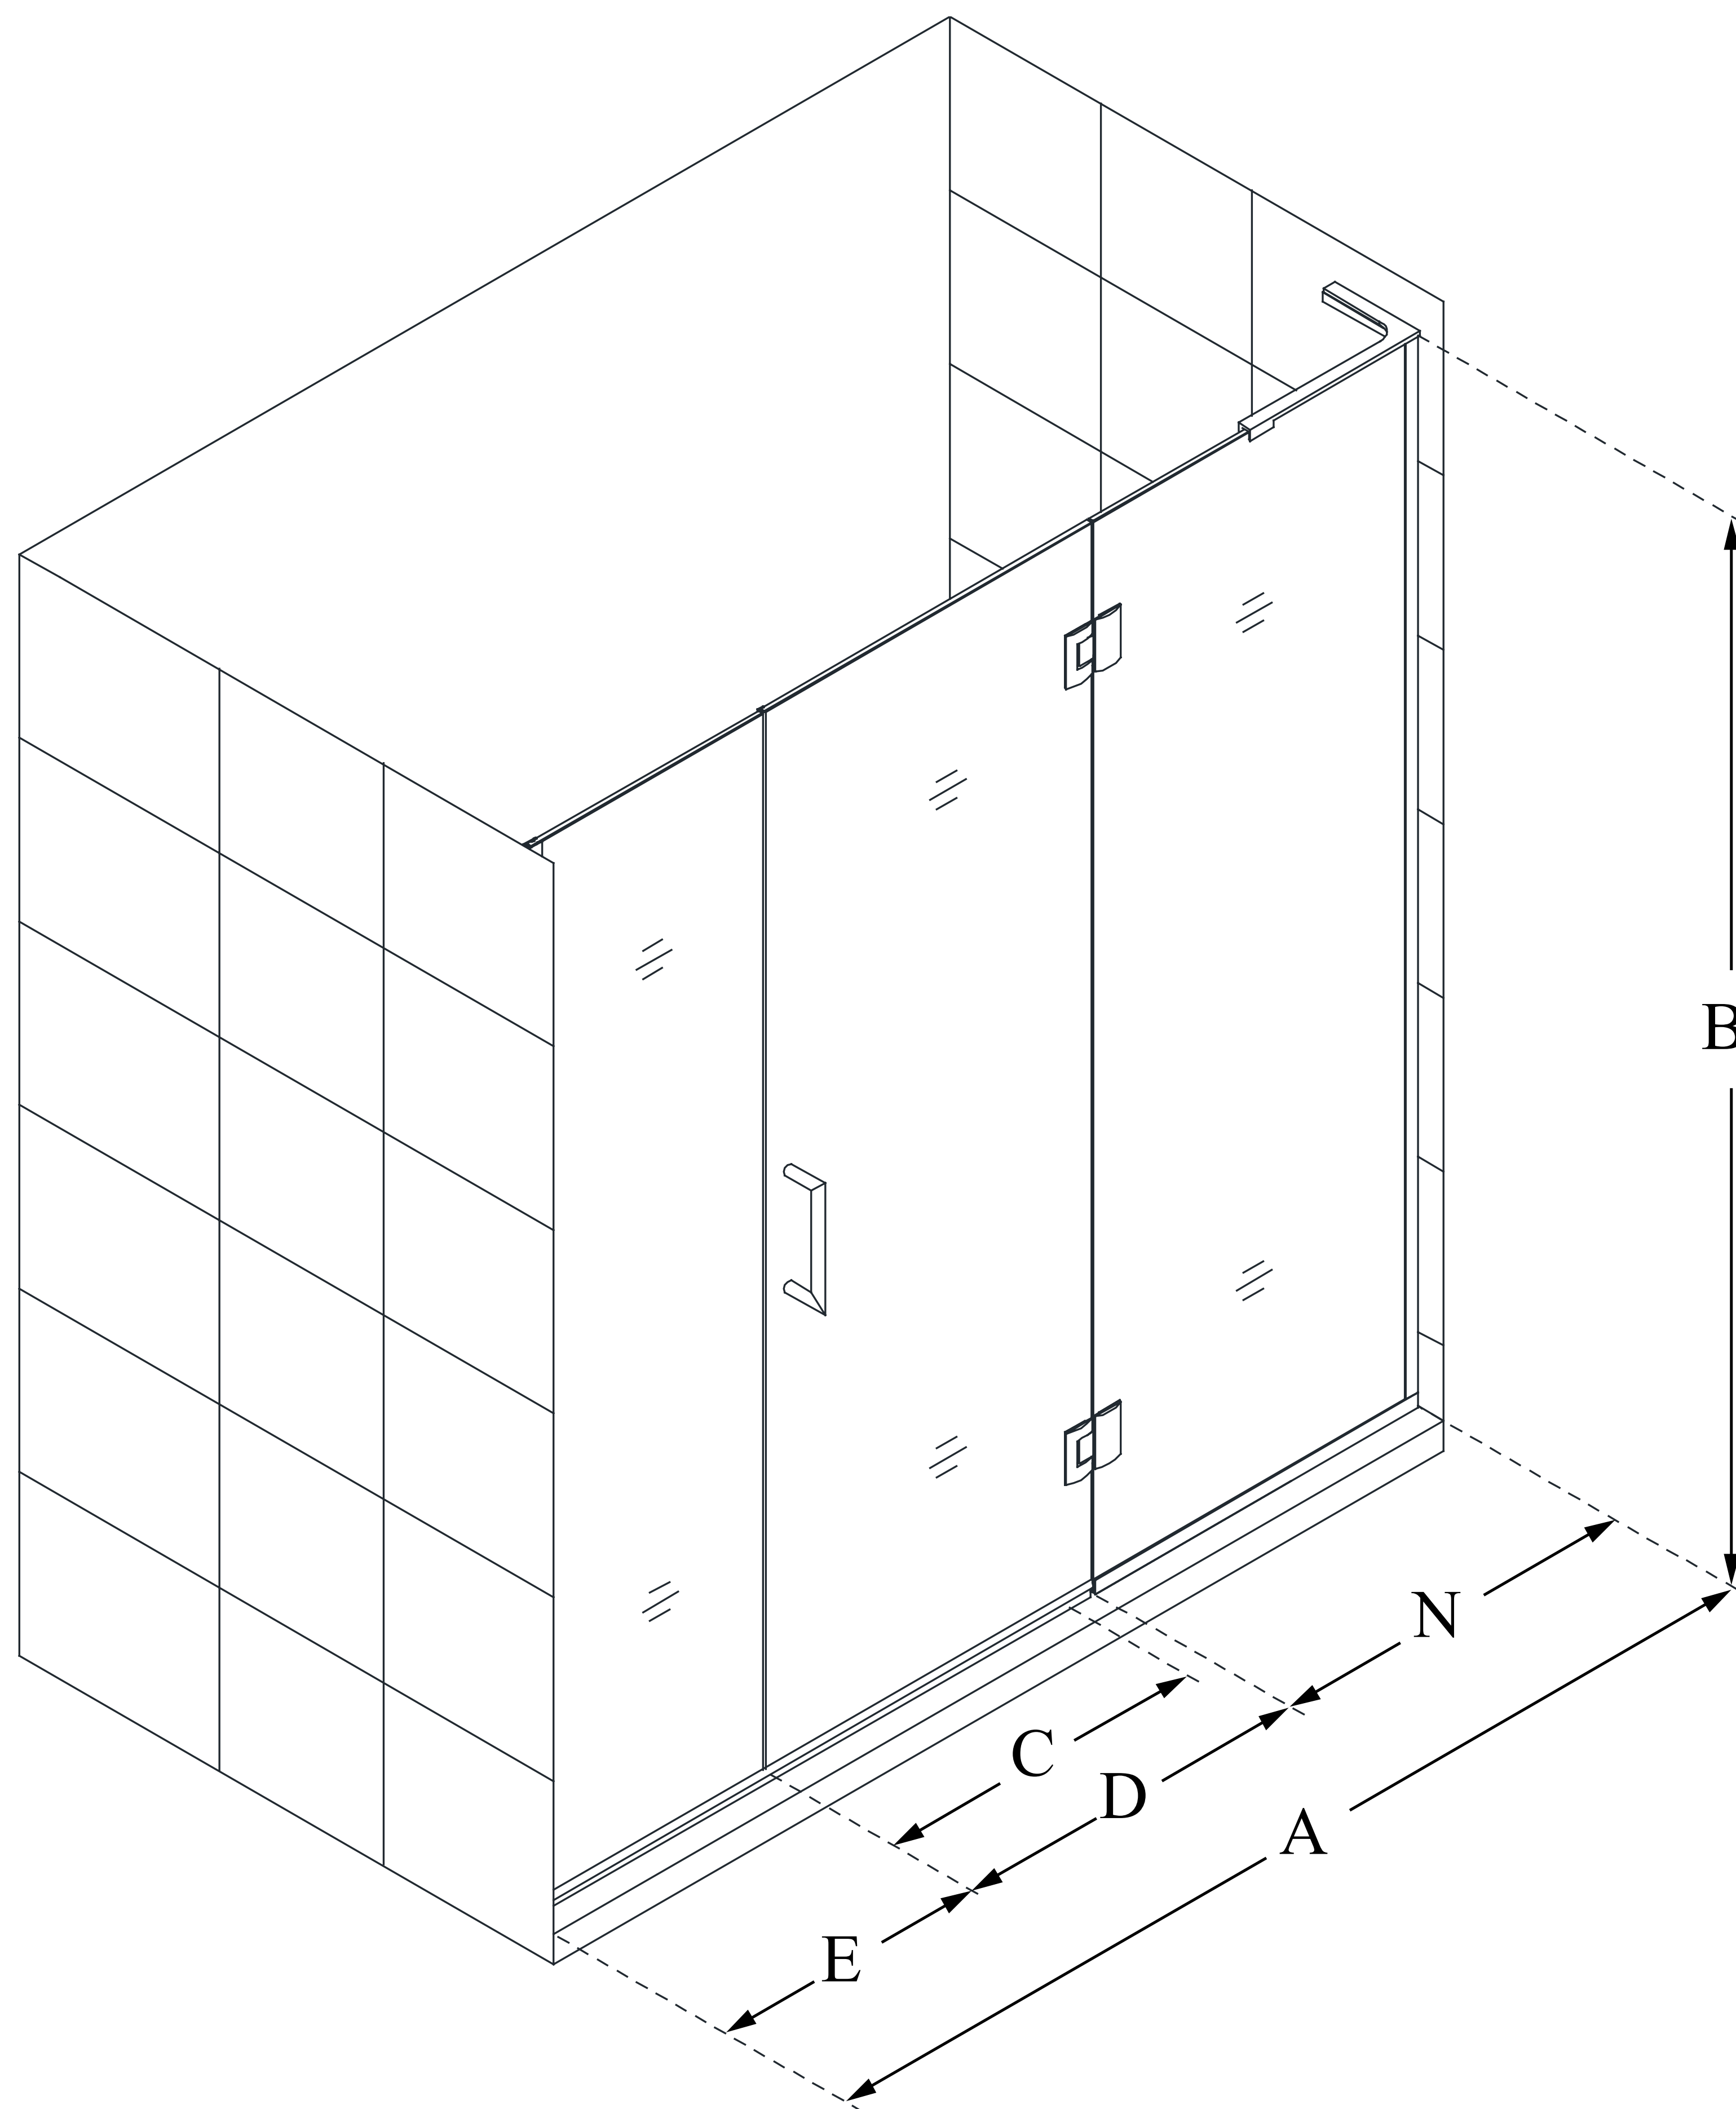

D3262272

UNIDOOR-X

DreamLine Unidoor-X 72-72 1/2
in. W x 72 in. H Frameless Hinged
Shower Door, Clear Glass

SWING DOOR

CONFIGURATION DIMENSIONS:

A: 72 - 72 1/2 in.

MODEL WIDTH

B: 72 in.

MODEL HEIGHT

C: 25 in.

ACCESS WIDTH

D: 26 in.

DOOR WIDTH

E: 22 in.

INLINE PANEL WIDTH

N: 24 in.

HINGE PANEL WIDTH

DreamLine reserves the right to update or modify the hardware or materials pictured without prior notice for the purpose of product improvement and customer satisfaction.