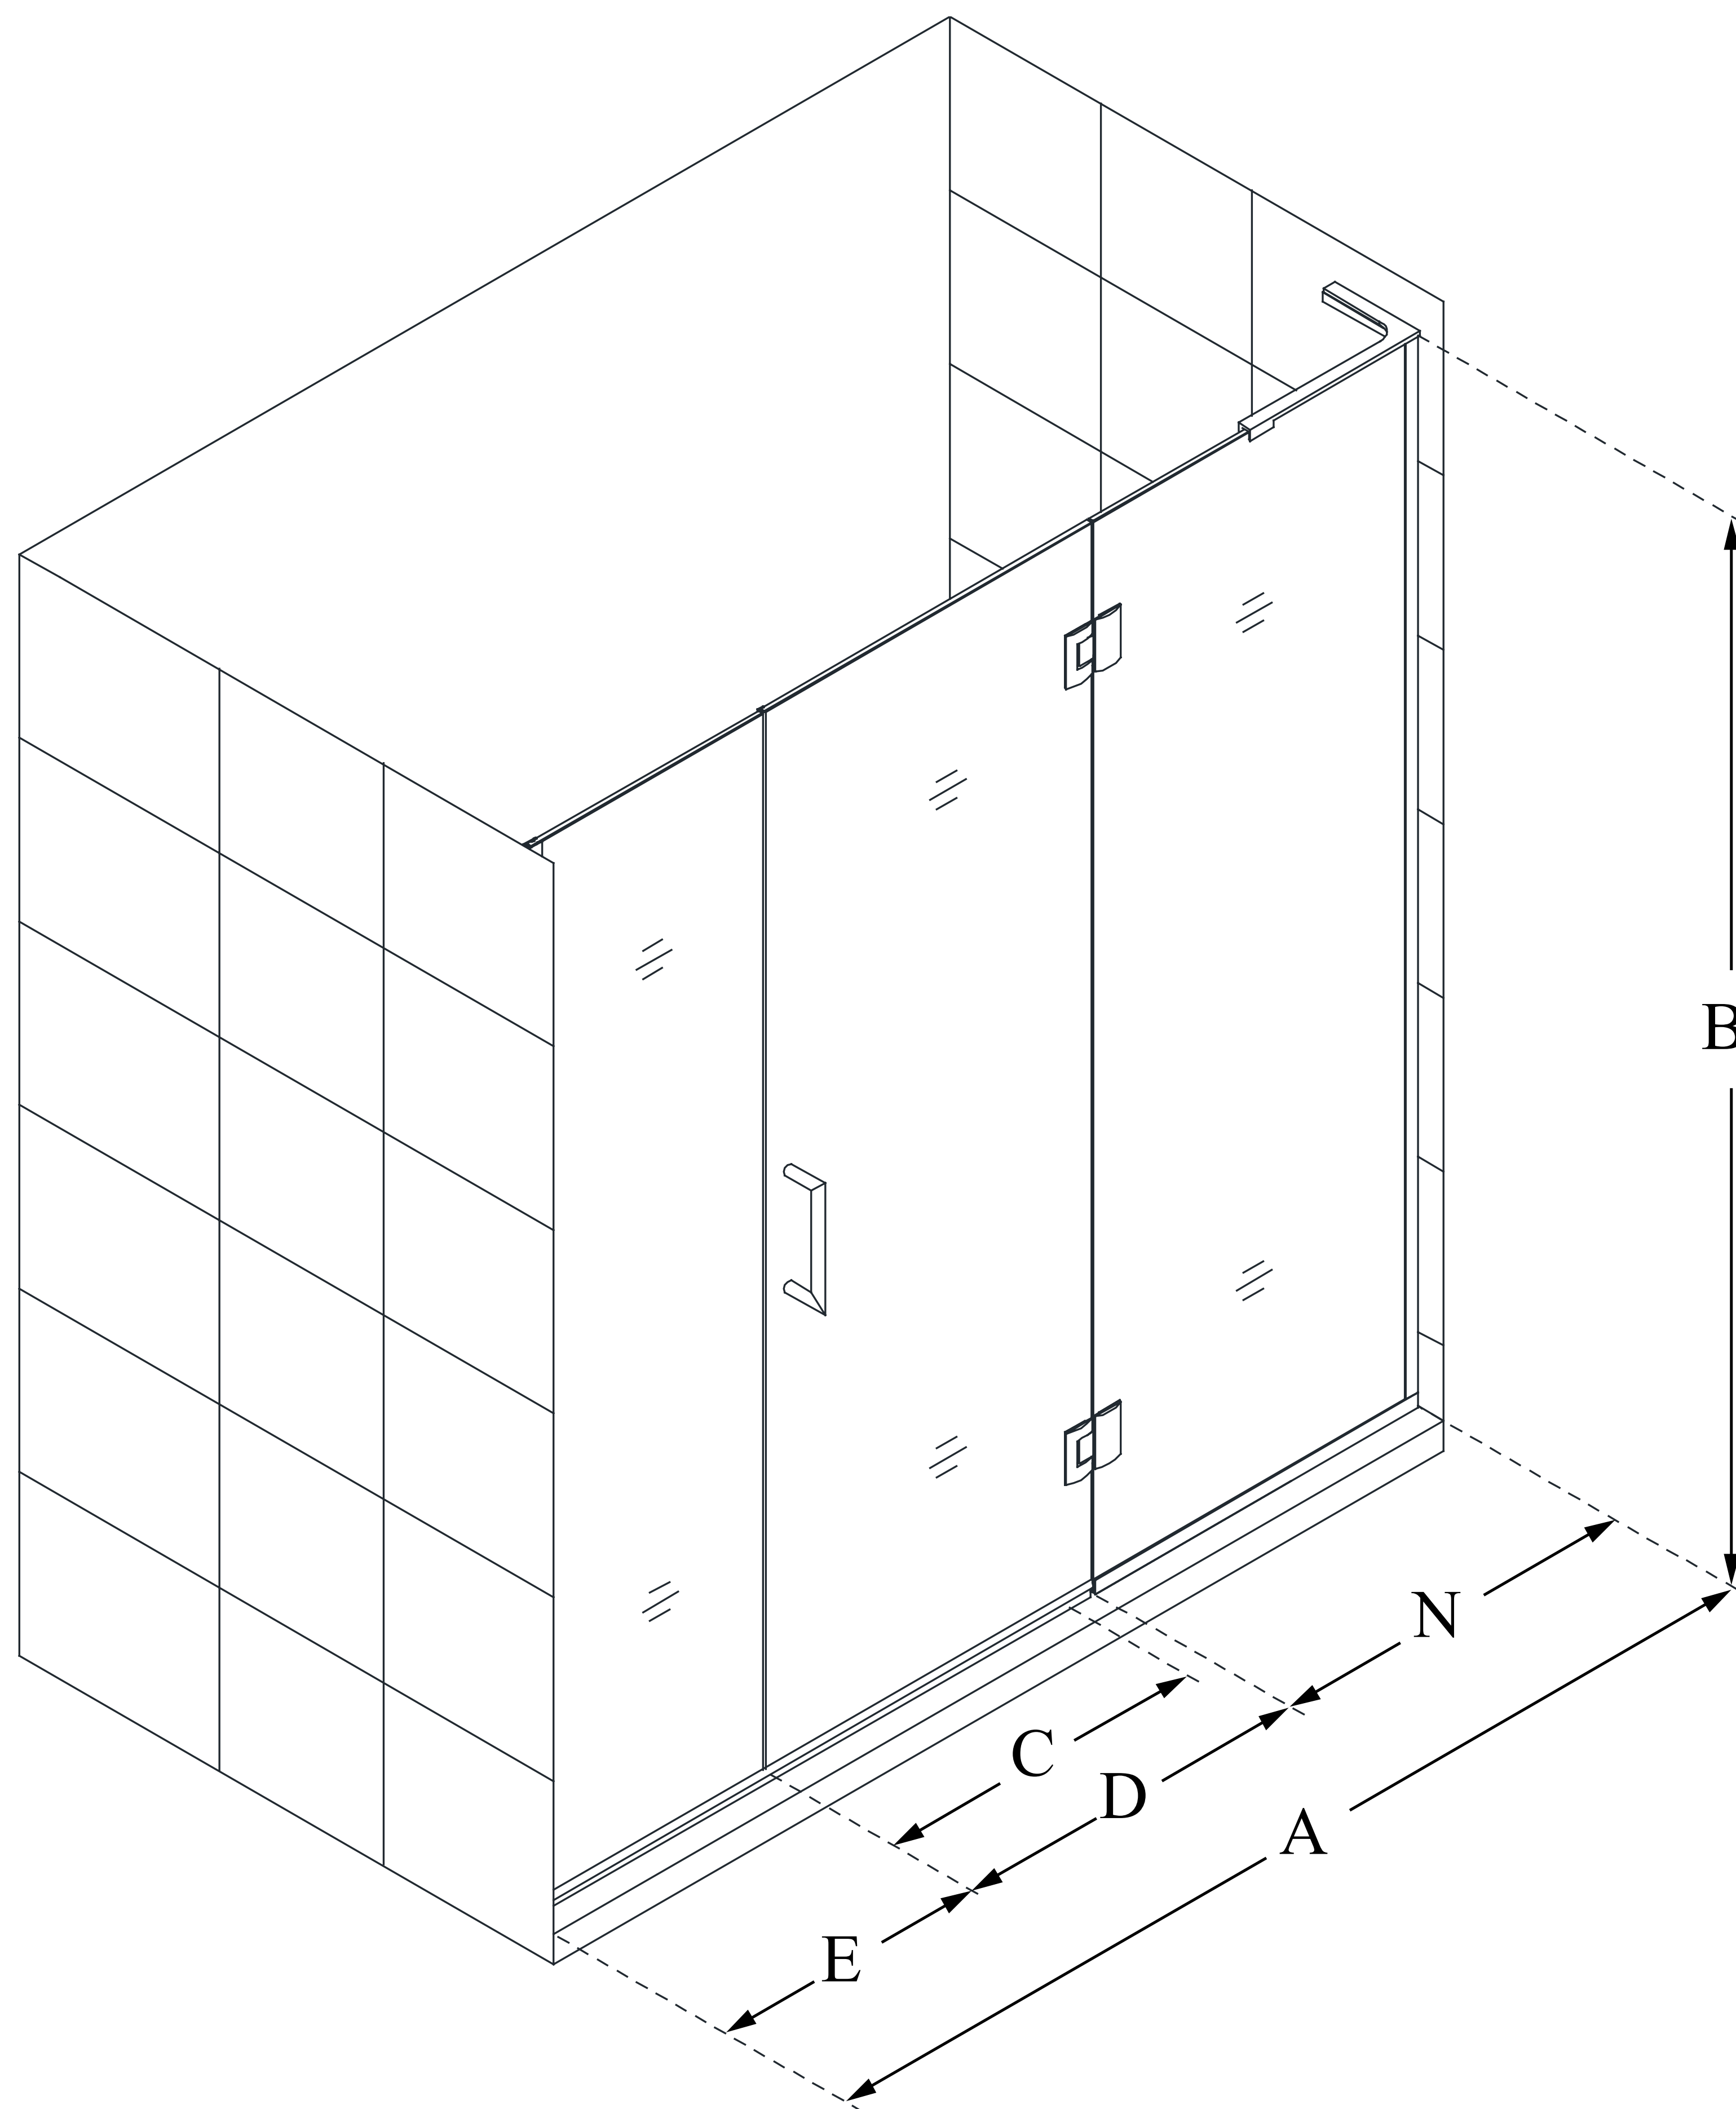

## UNIDOOR-X

DreamLine Unidoor-X 64 1/2-65 in. W x 72 in. H Frameless Hinged Shower Door, Clear Glass

**SWING DOOR**

### CONFIGURATION DIMENSIONS:

**A: 64 1/2 - 65 in.**

MODEL WIDTH

**B: 72 in.**

MODEL HEIGHT

**C: 25 in.**

ACCESS WIDTH

**D: 26 in.**

DOOR WIDTH

**E: 14 1/2 in.**

INLINE PANEL WIDTH

**N: 24 in.**

HINGE PANEL WIDTH

DreamLine reserves the right to update or modify the hardware or materials pictured without prior notice for the purpose of product improvement and customer satisfaction.