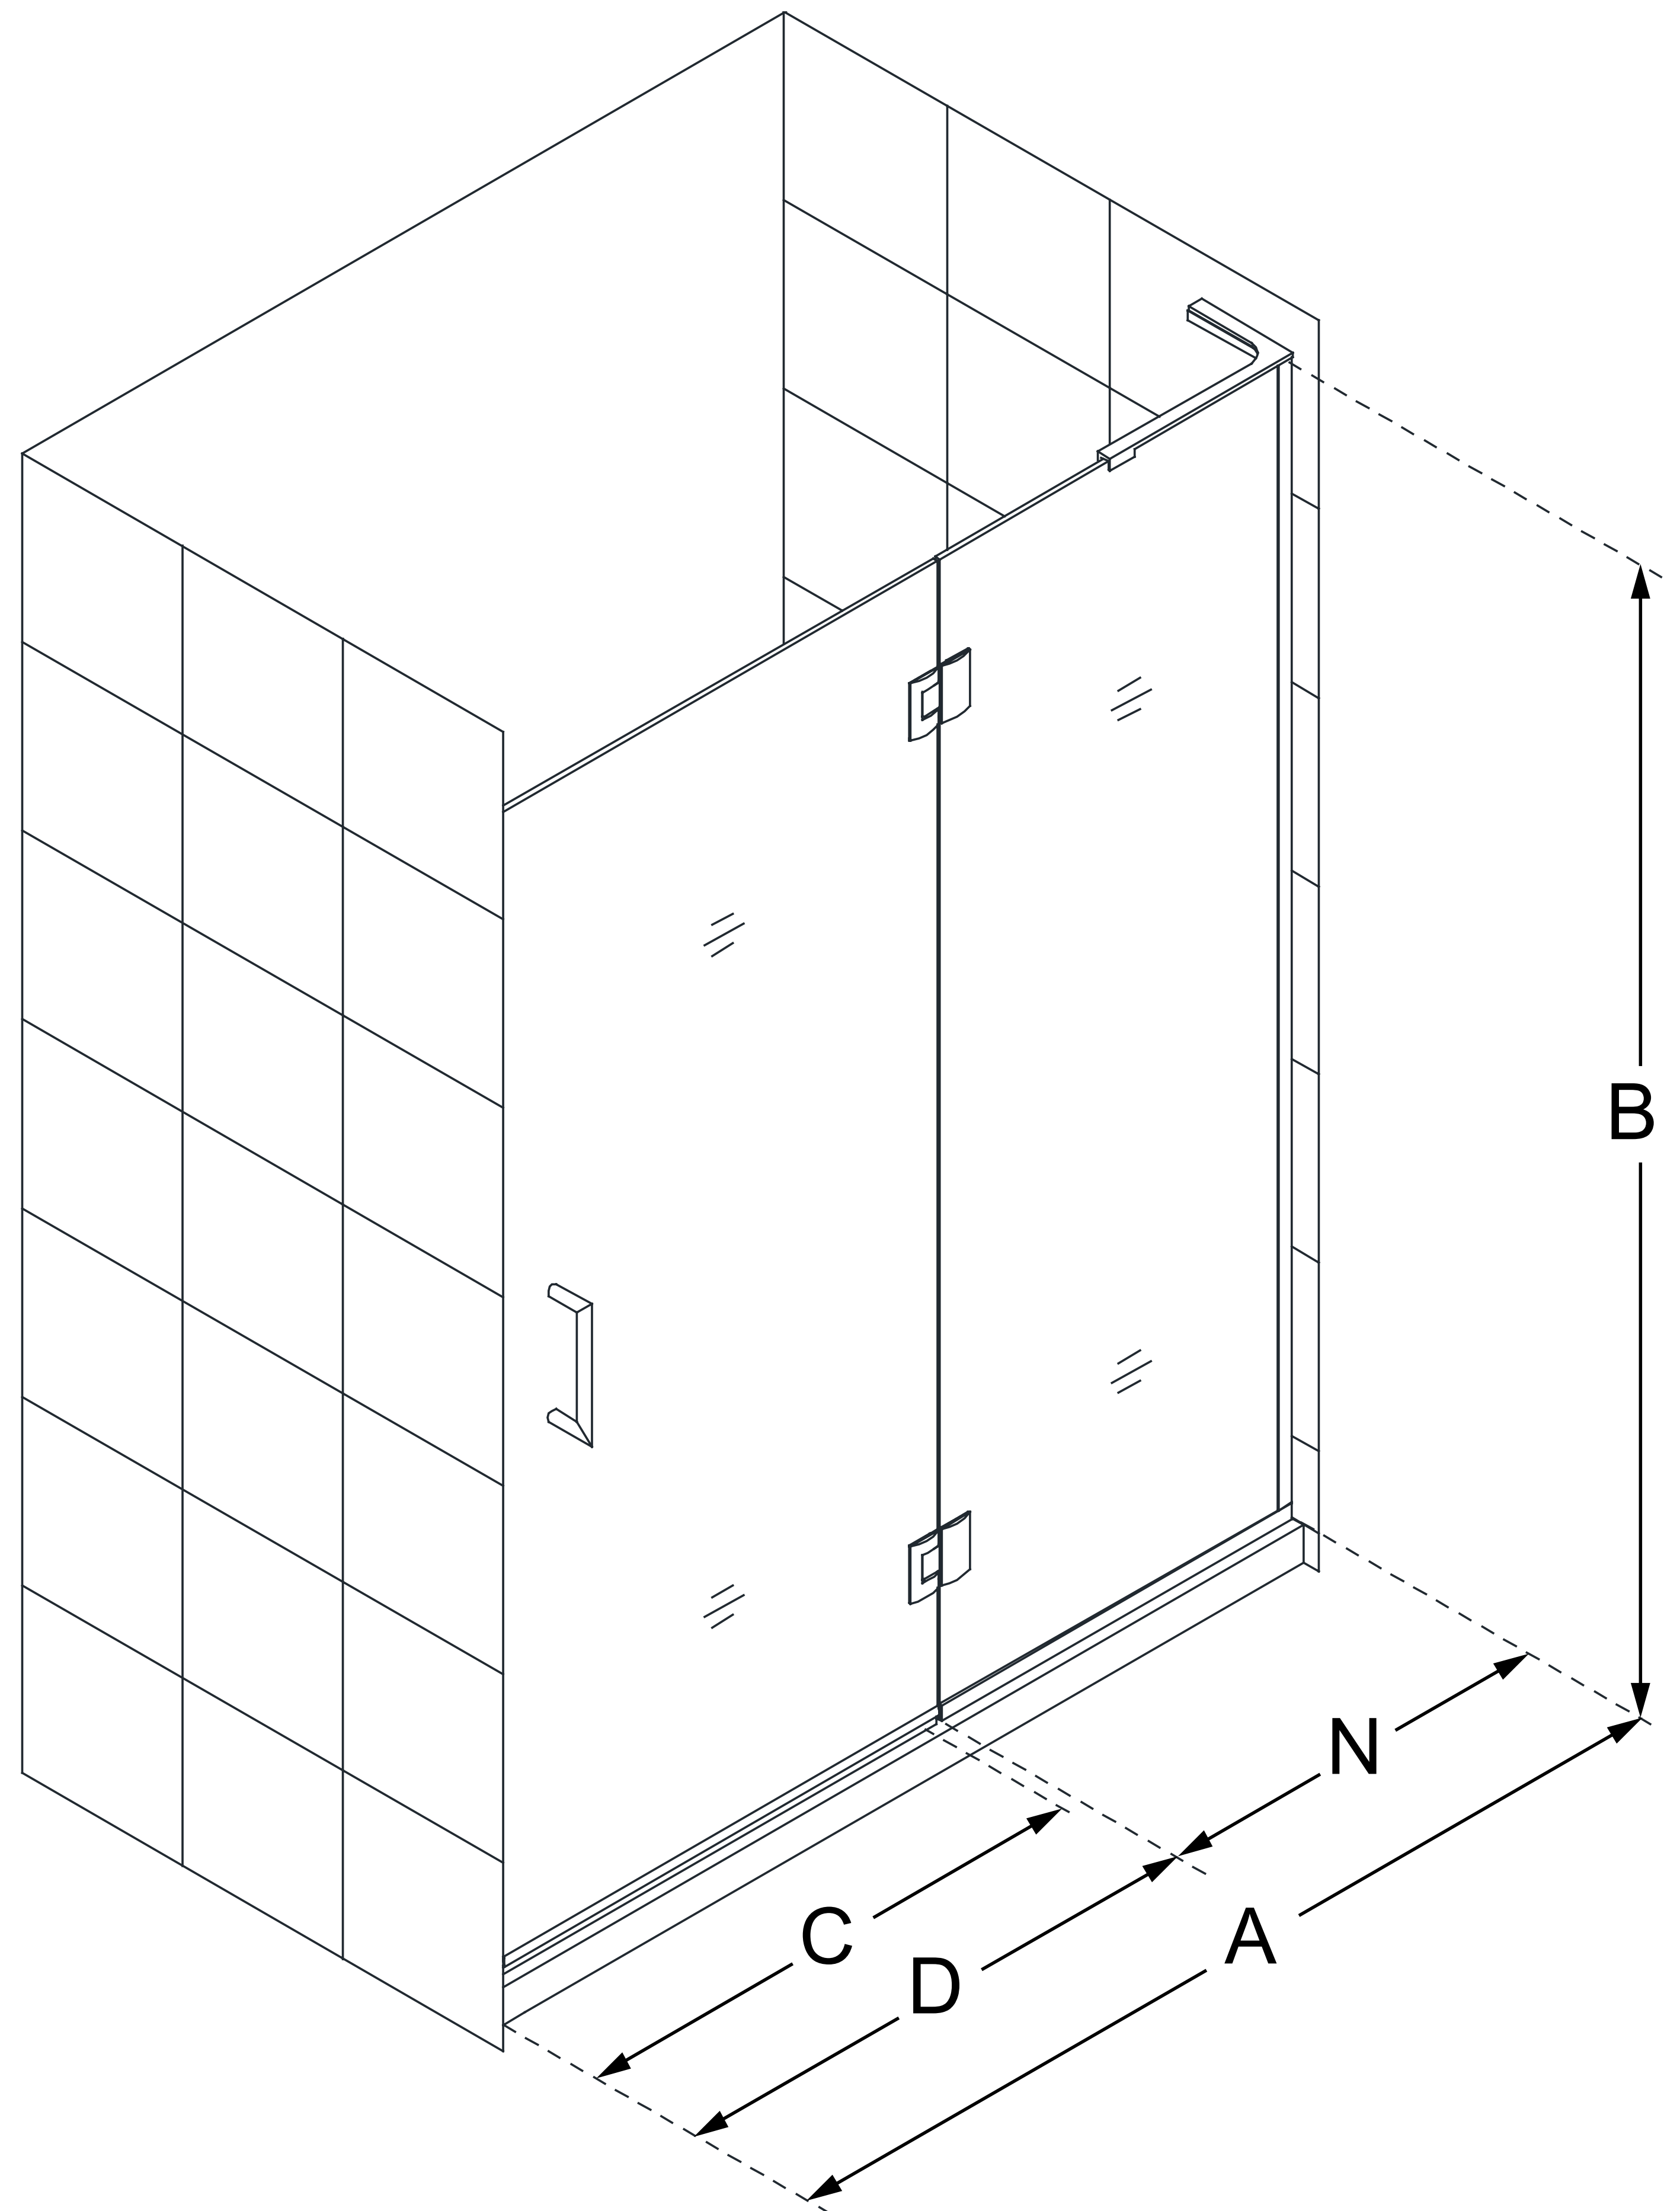

D32572

UNIDOOR-X

DreamLine Unidoor-X 49 in. W x
72 in. H Frameless Hinged Shower
Door, Clear Glass

SWING DOOR

CONFIGURATION DIMENSIONS:

A: 49 in.

MODEL WIDTH

B: 72 in.

MODEL HEIGHT

C: 24 in.

ACCESS WIDTH

D: 25 in.

DOOR WIDTH

N: 24 in.

HINGE PANEL WIDTH

DreamLine reserves the right to update or modify the hardware or materials pictured without prior notice for the purpose of product improvement and customer satisfaction.