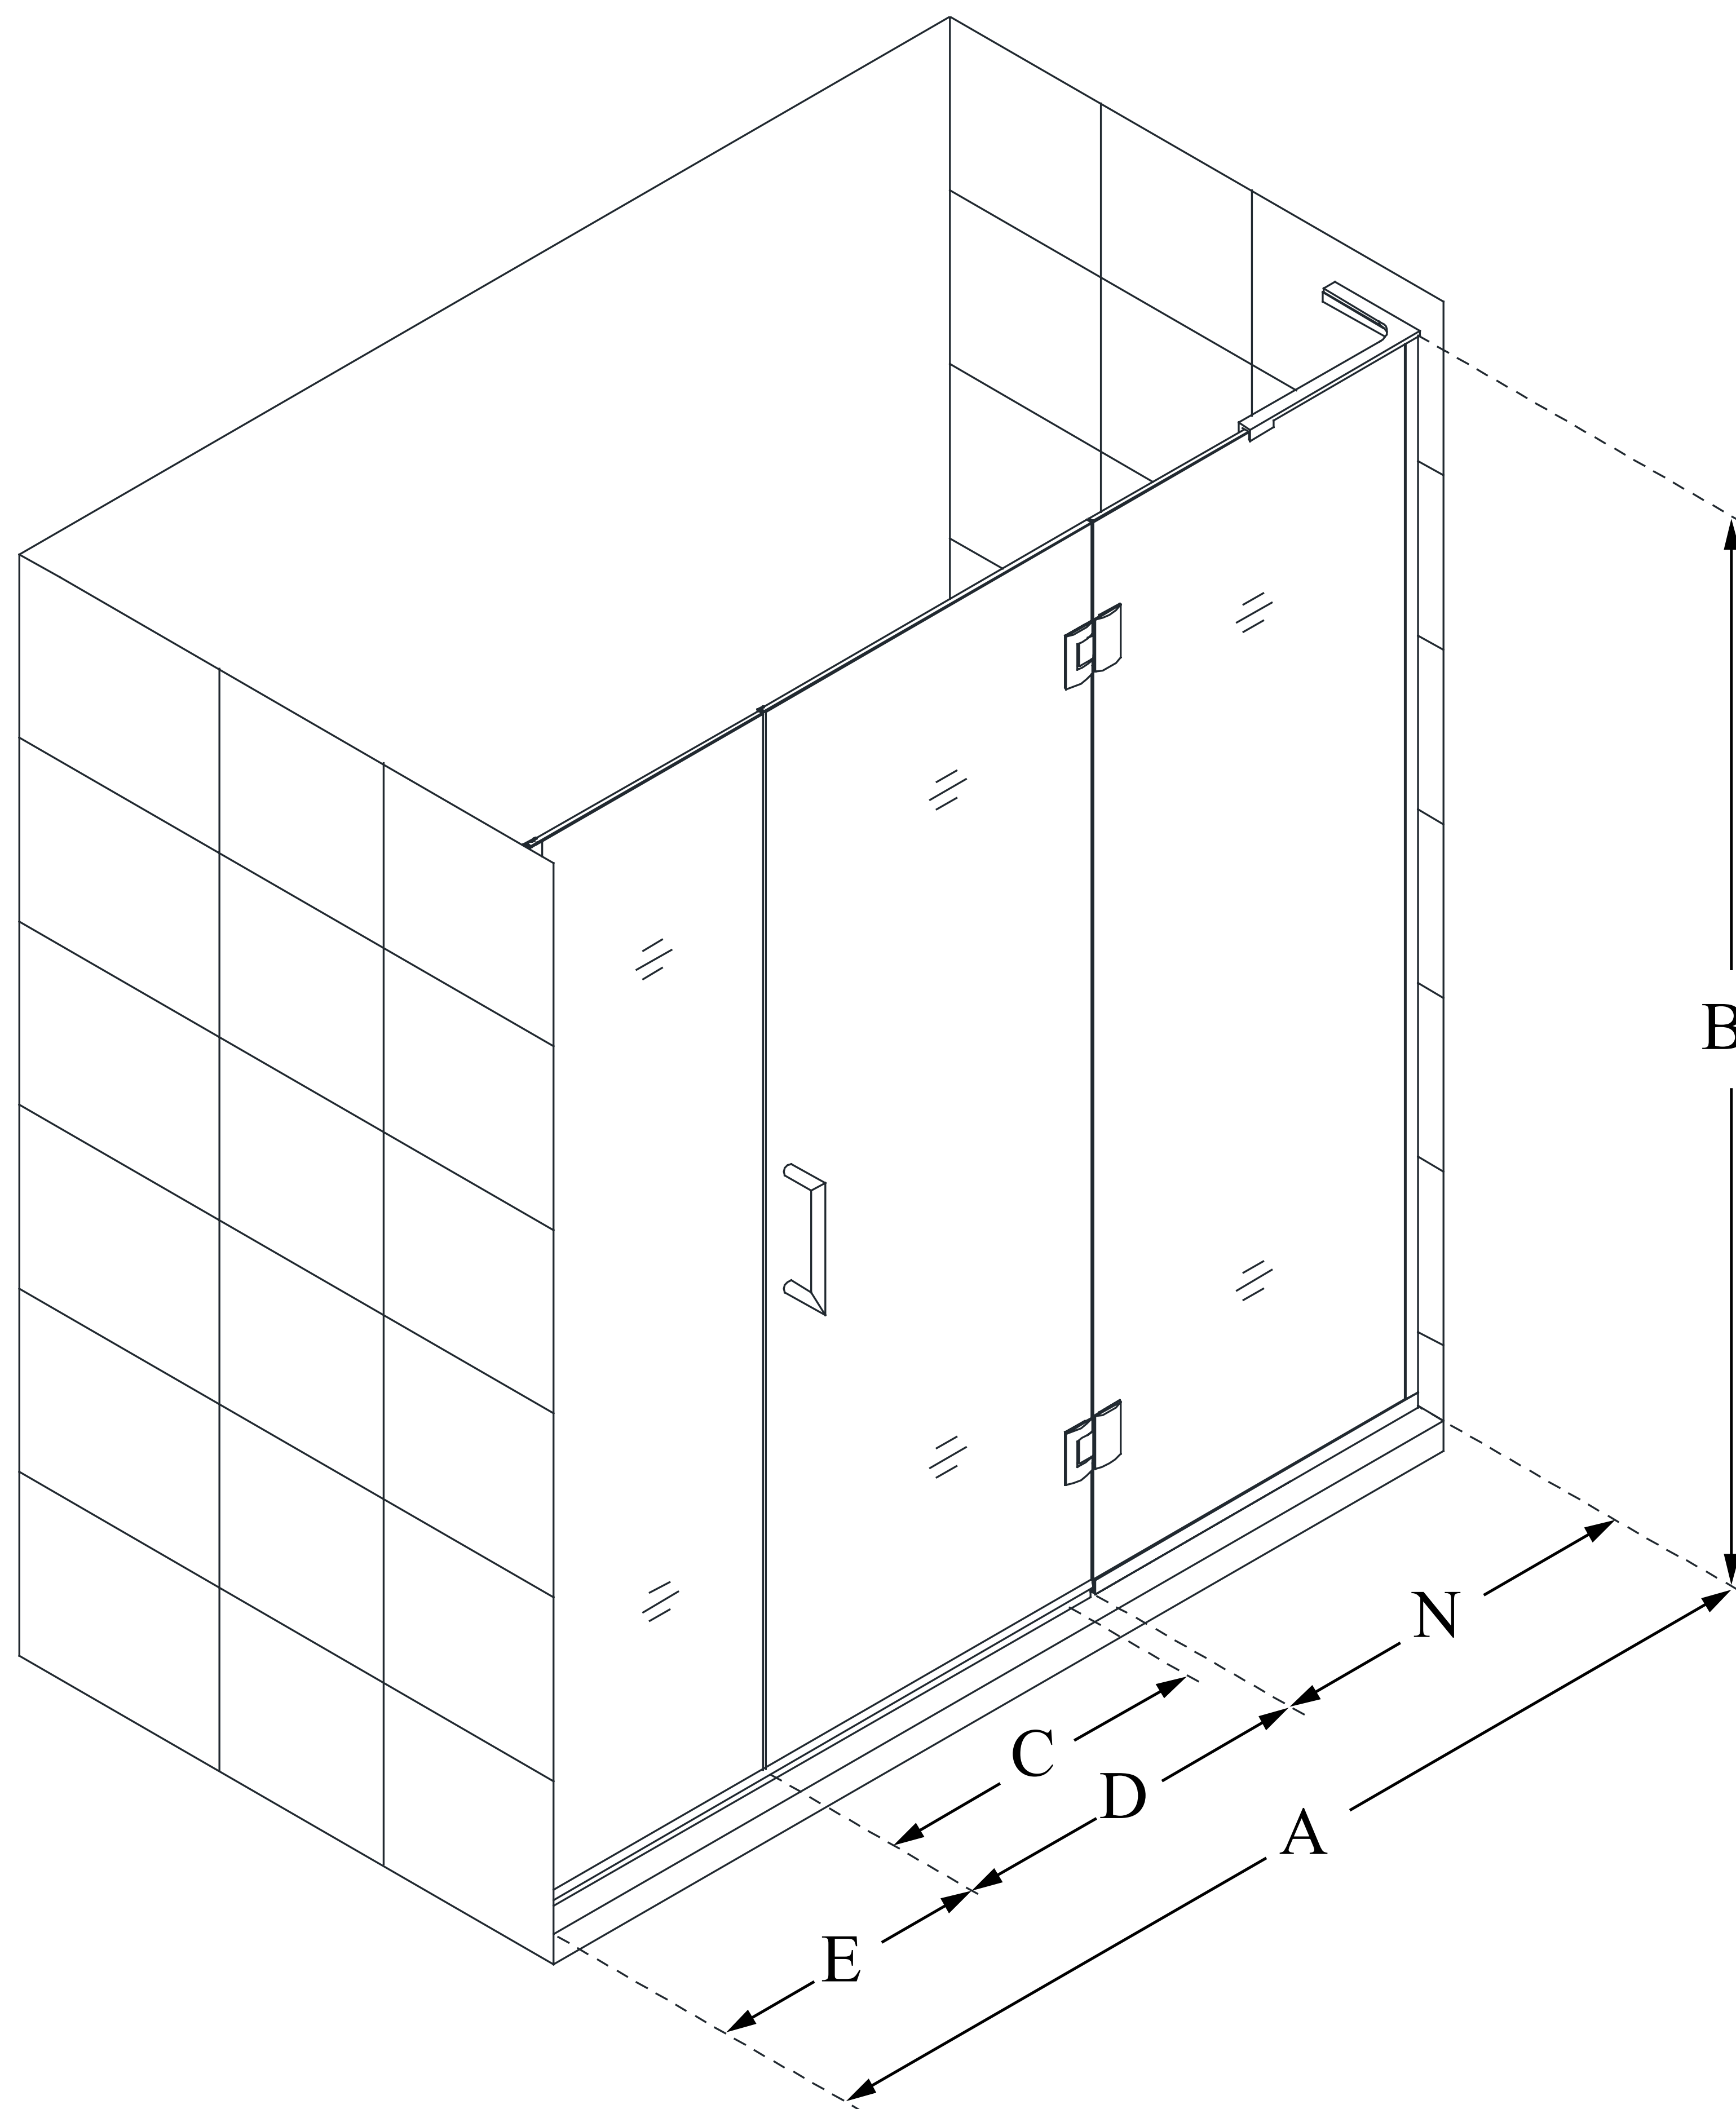

D3251472

UNIDOOR-X

DreamLine Unidoor-X 63-63 1/2
in. W x 72 in. H Frameless Hinged
Shower Door, Clear Glass

SWING DOOR

CONFIGURATION DIMENSIONS:

A: 63 - 63 1/2 in.

MODEL WIDTH

B: 72 in.

MODEL HEIGHT

C: 24 in.

ACCESS WIDTH

D: 25 in.

DOOR WIDTH

E: 14 in.

INLINE PANEL WIDTH

N: 24 in.

HINGE PANEL WIDTH

DreamLine reserves the right to update or modify the hardware or materials pictured without prior notice for the purpose of product improvement and customer satisfaction.