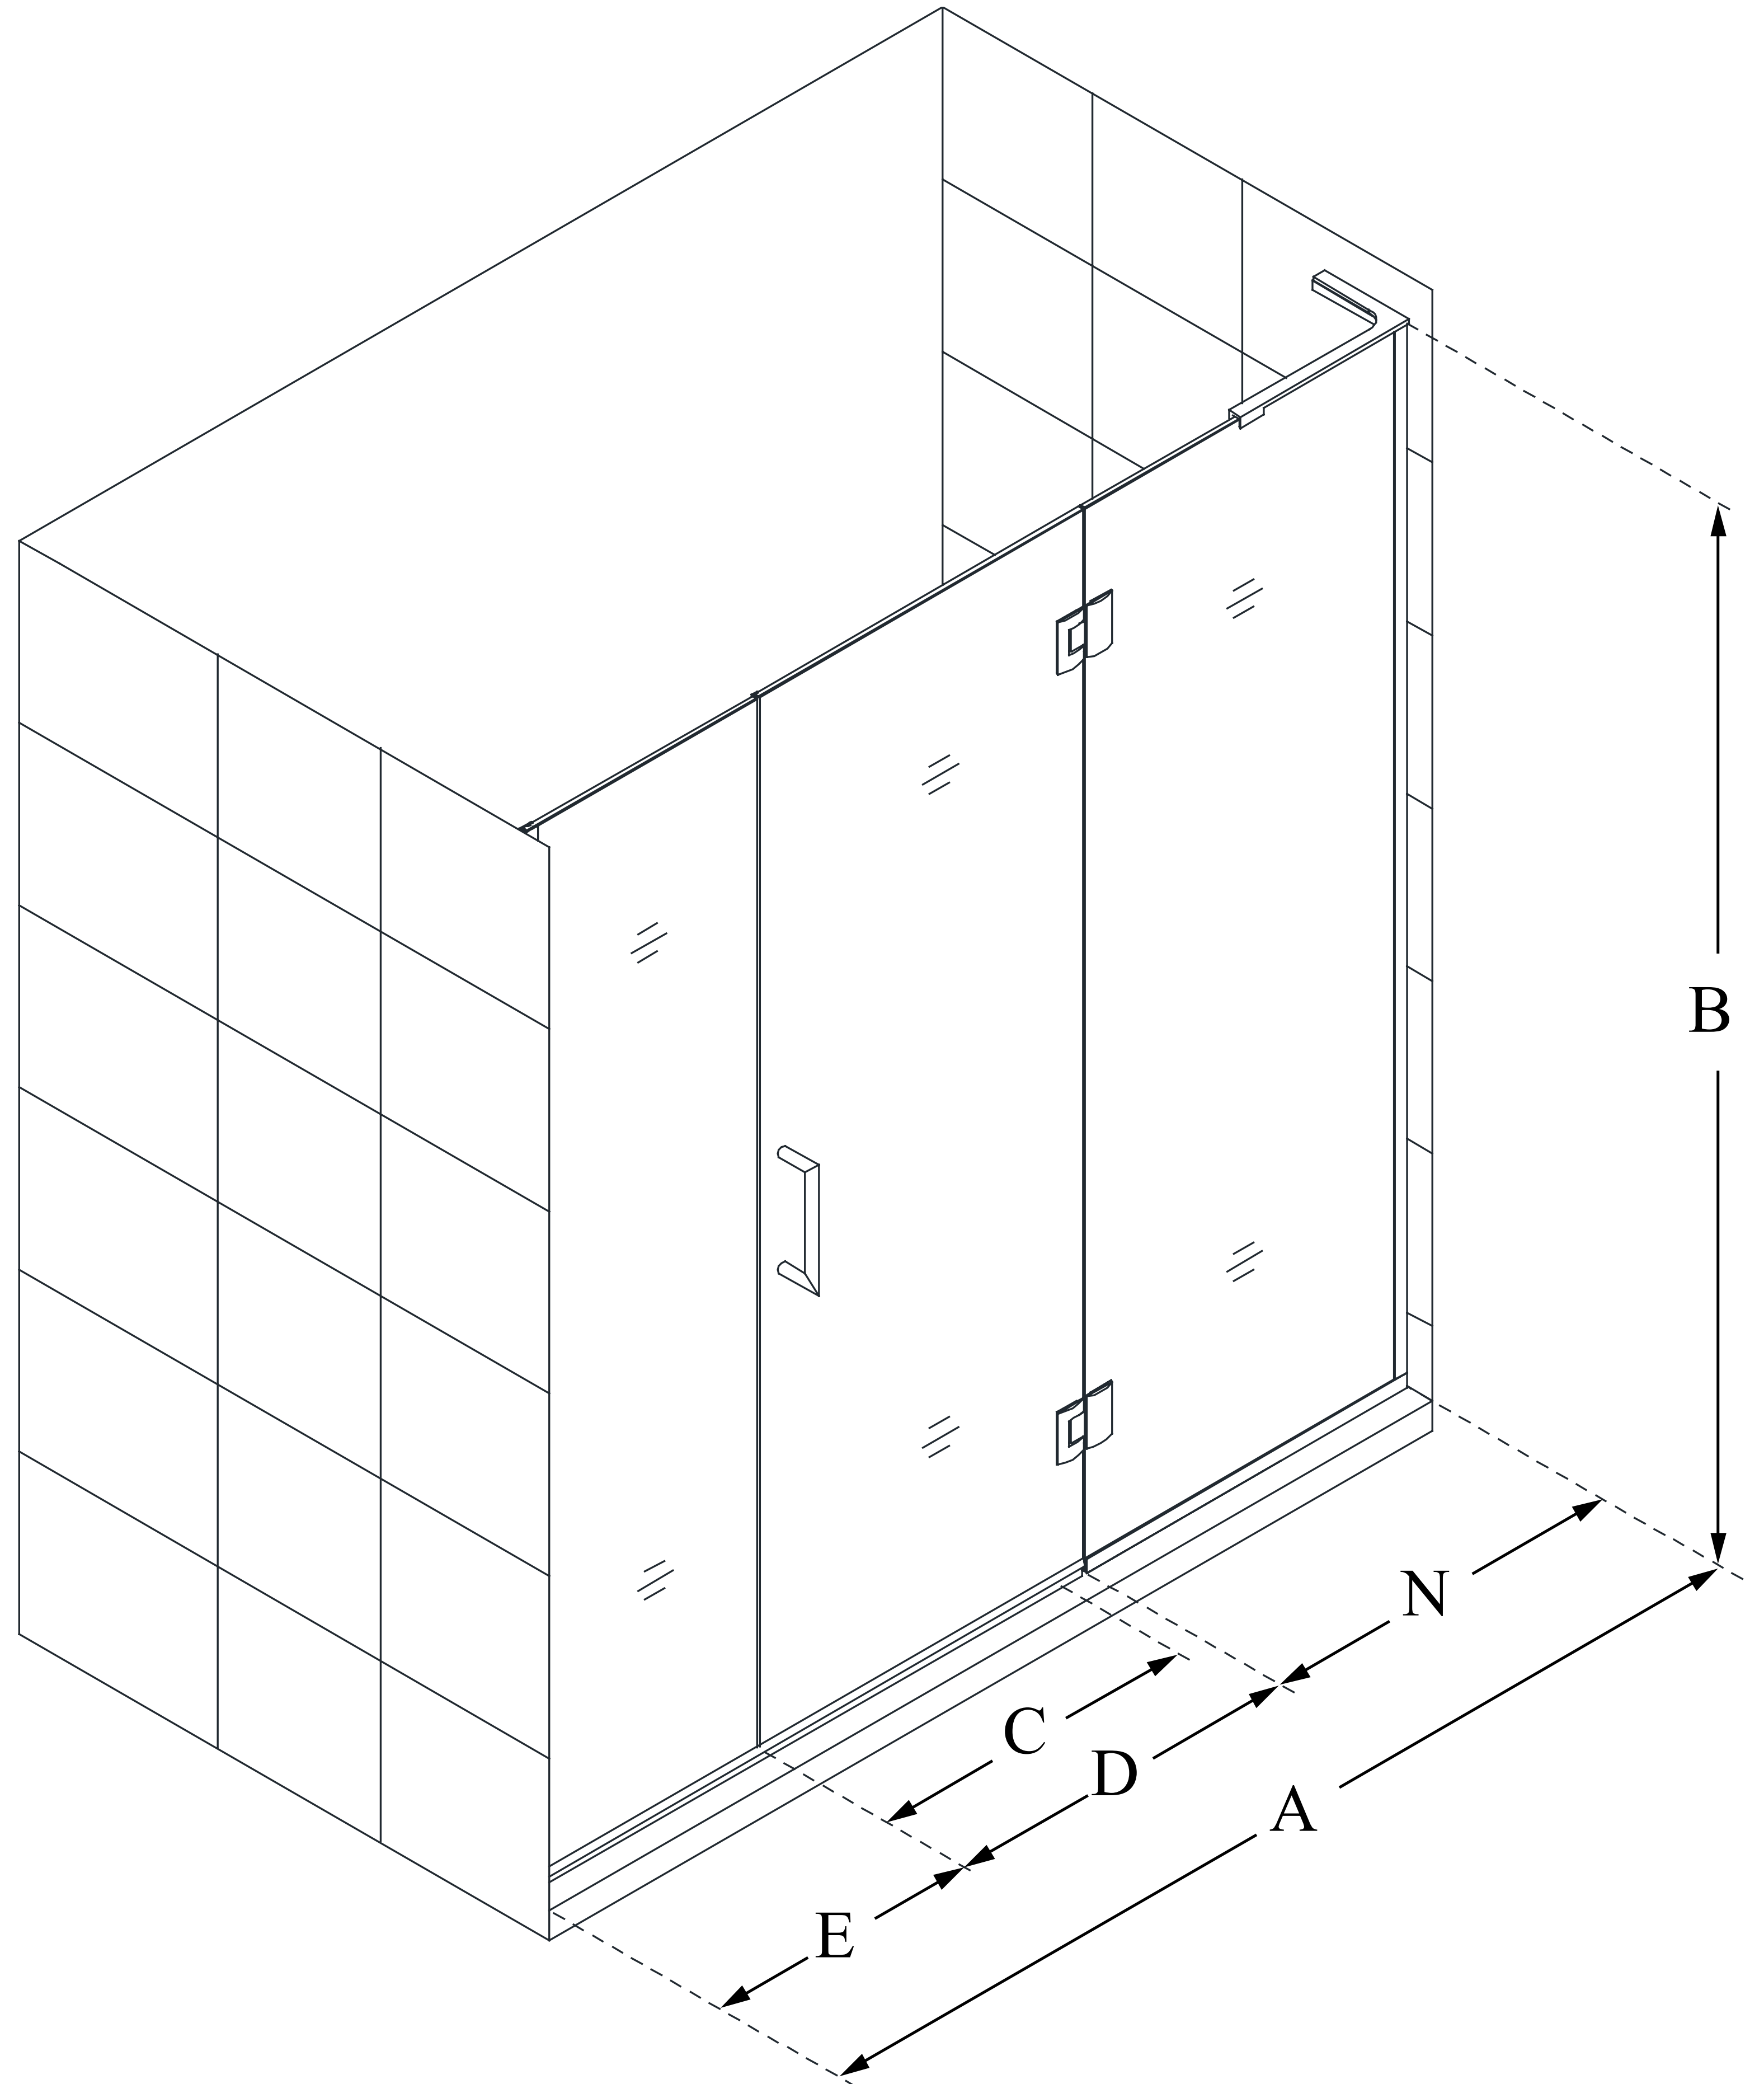

D32514572

UNIDOOR-X

DreamLine Unidoor-X 63 1/2-64 in. W x 72 in. H Frameless Hinged Shower Door, Clear Glass

SWING DOOR

CONFIGURATION DIMENSIONS:

A: 63 1/2 - 64 in.

MODEL WIDTH

B: 72 in.

MODEL HEIGHT

C: 24 in.

ACCESS WIDTH

D: 25 in.

DOOR WIDTH

E: 14 1/2 in.

INLINE PANEL WIDTH

N: 24 in.

HINGE PANEL WIDTH

DreamLine reserves the right to update or modify the hardware or materials pictured without prior notice for the purpose of product improvement and customer satisfaction.