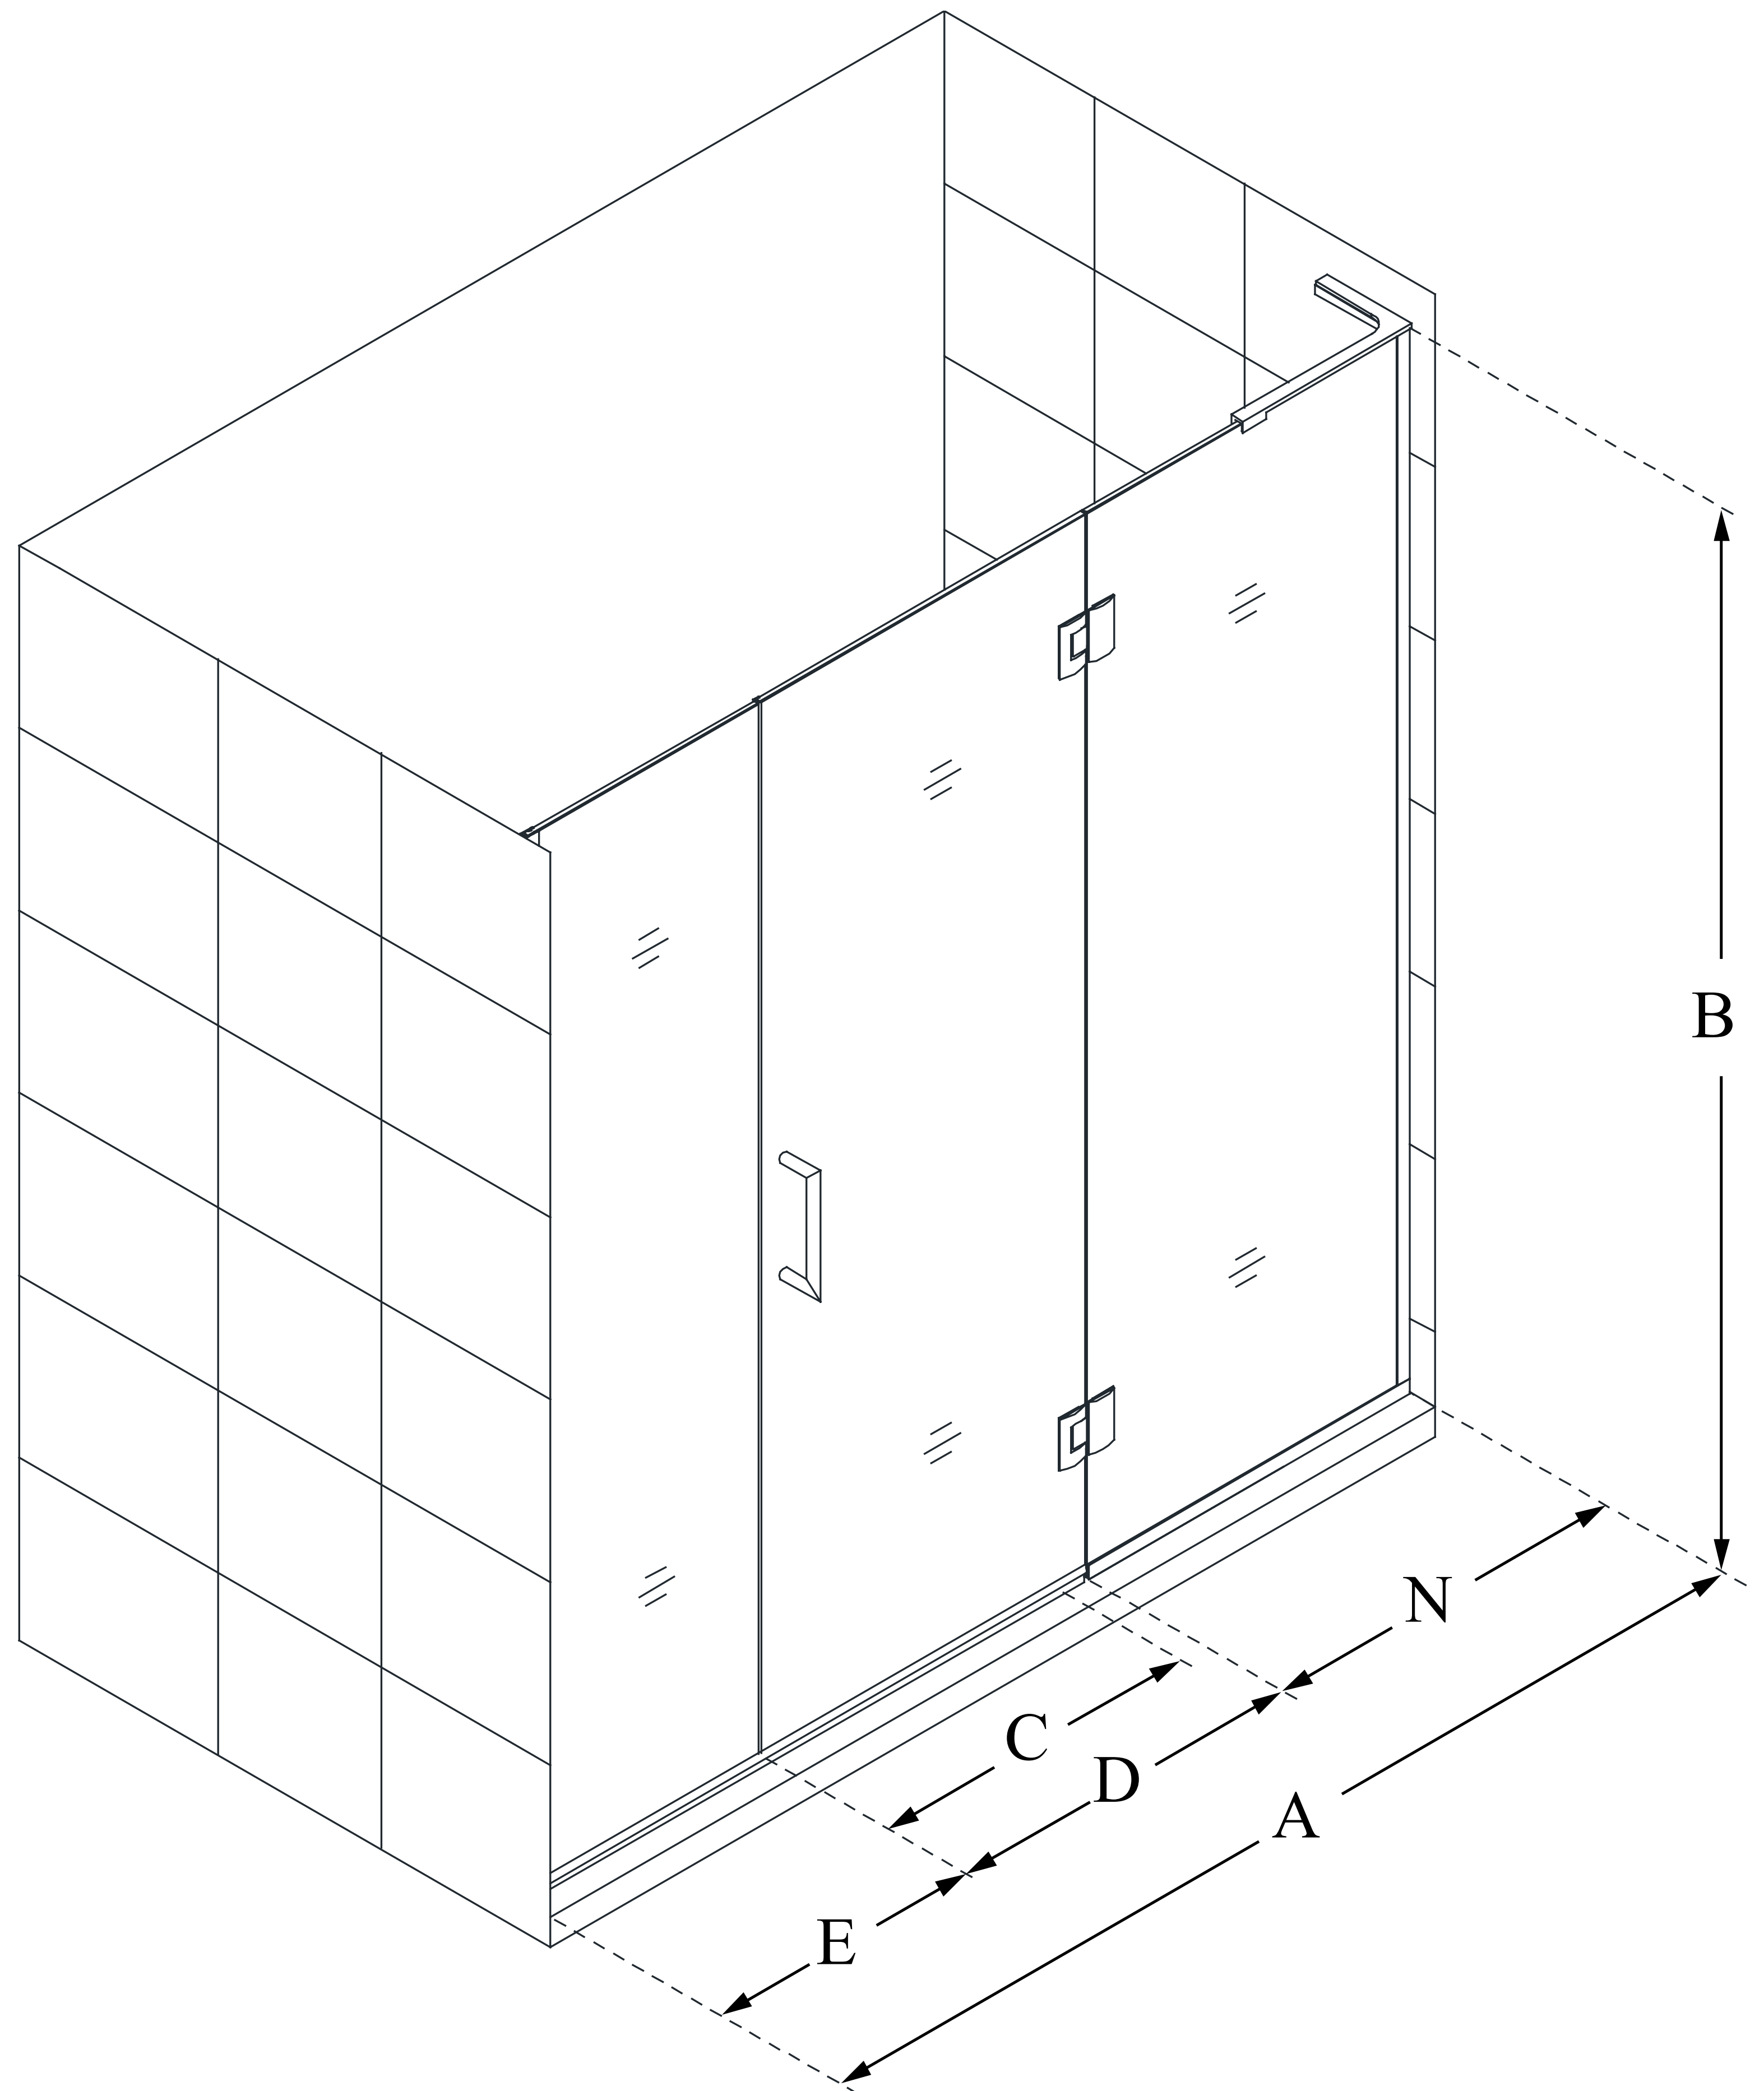

D32506572

UNIDOOR-X

DreamLine Unidoor-X 55 1/2-56
in. W x 72 in. H Frameless Hinged
Shower Door, Clear Glass

SWING DOOR

CONFIGURATION DIMENSIONS:

A: 55 1/2 - 56 in.

MODEL WIDTH

B: 72 in.

MODEL HEIGHT

C: 24 in.

ACCESS WIDTH

D: 25 in.

DOOR WIDTH

E: 6 1/2 in.

INLINE PANEL WIDTH

N: 24 in.

HINGE PANEL WIDTH

DreamLine reserves the right to update or modify the hardware or materials pictured without prior notice for the purpose of product improvement and customer satisfaction.