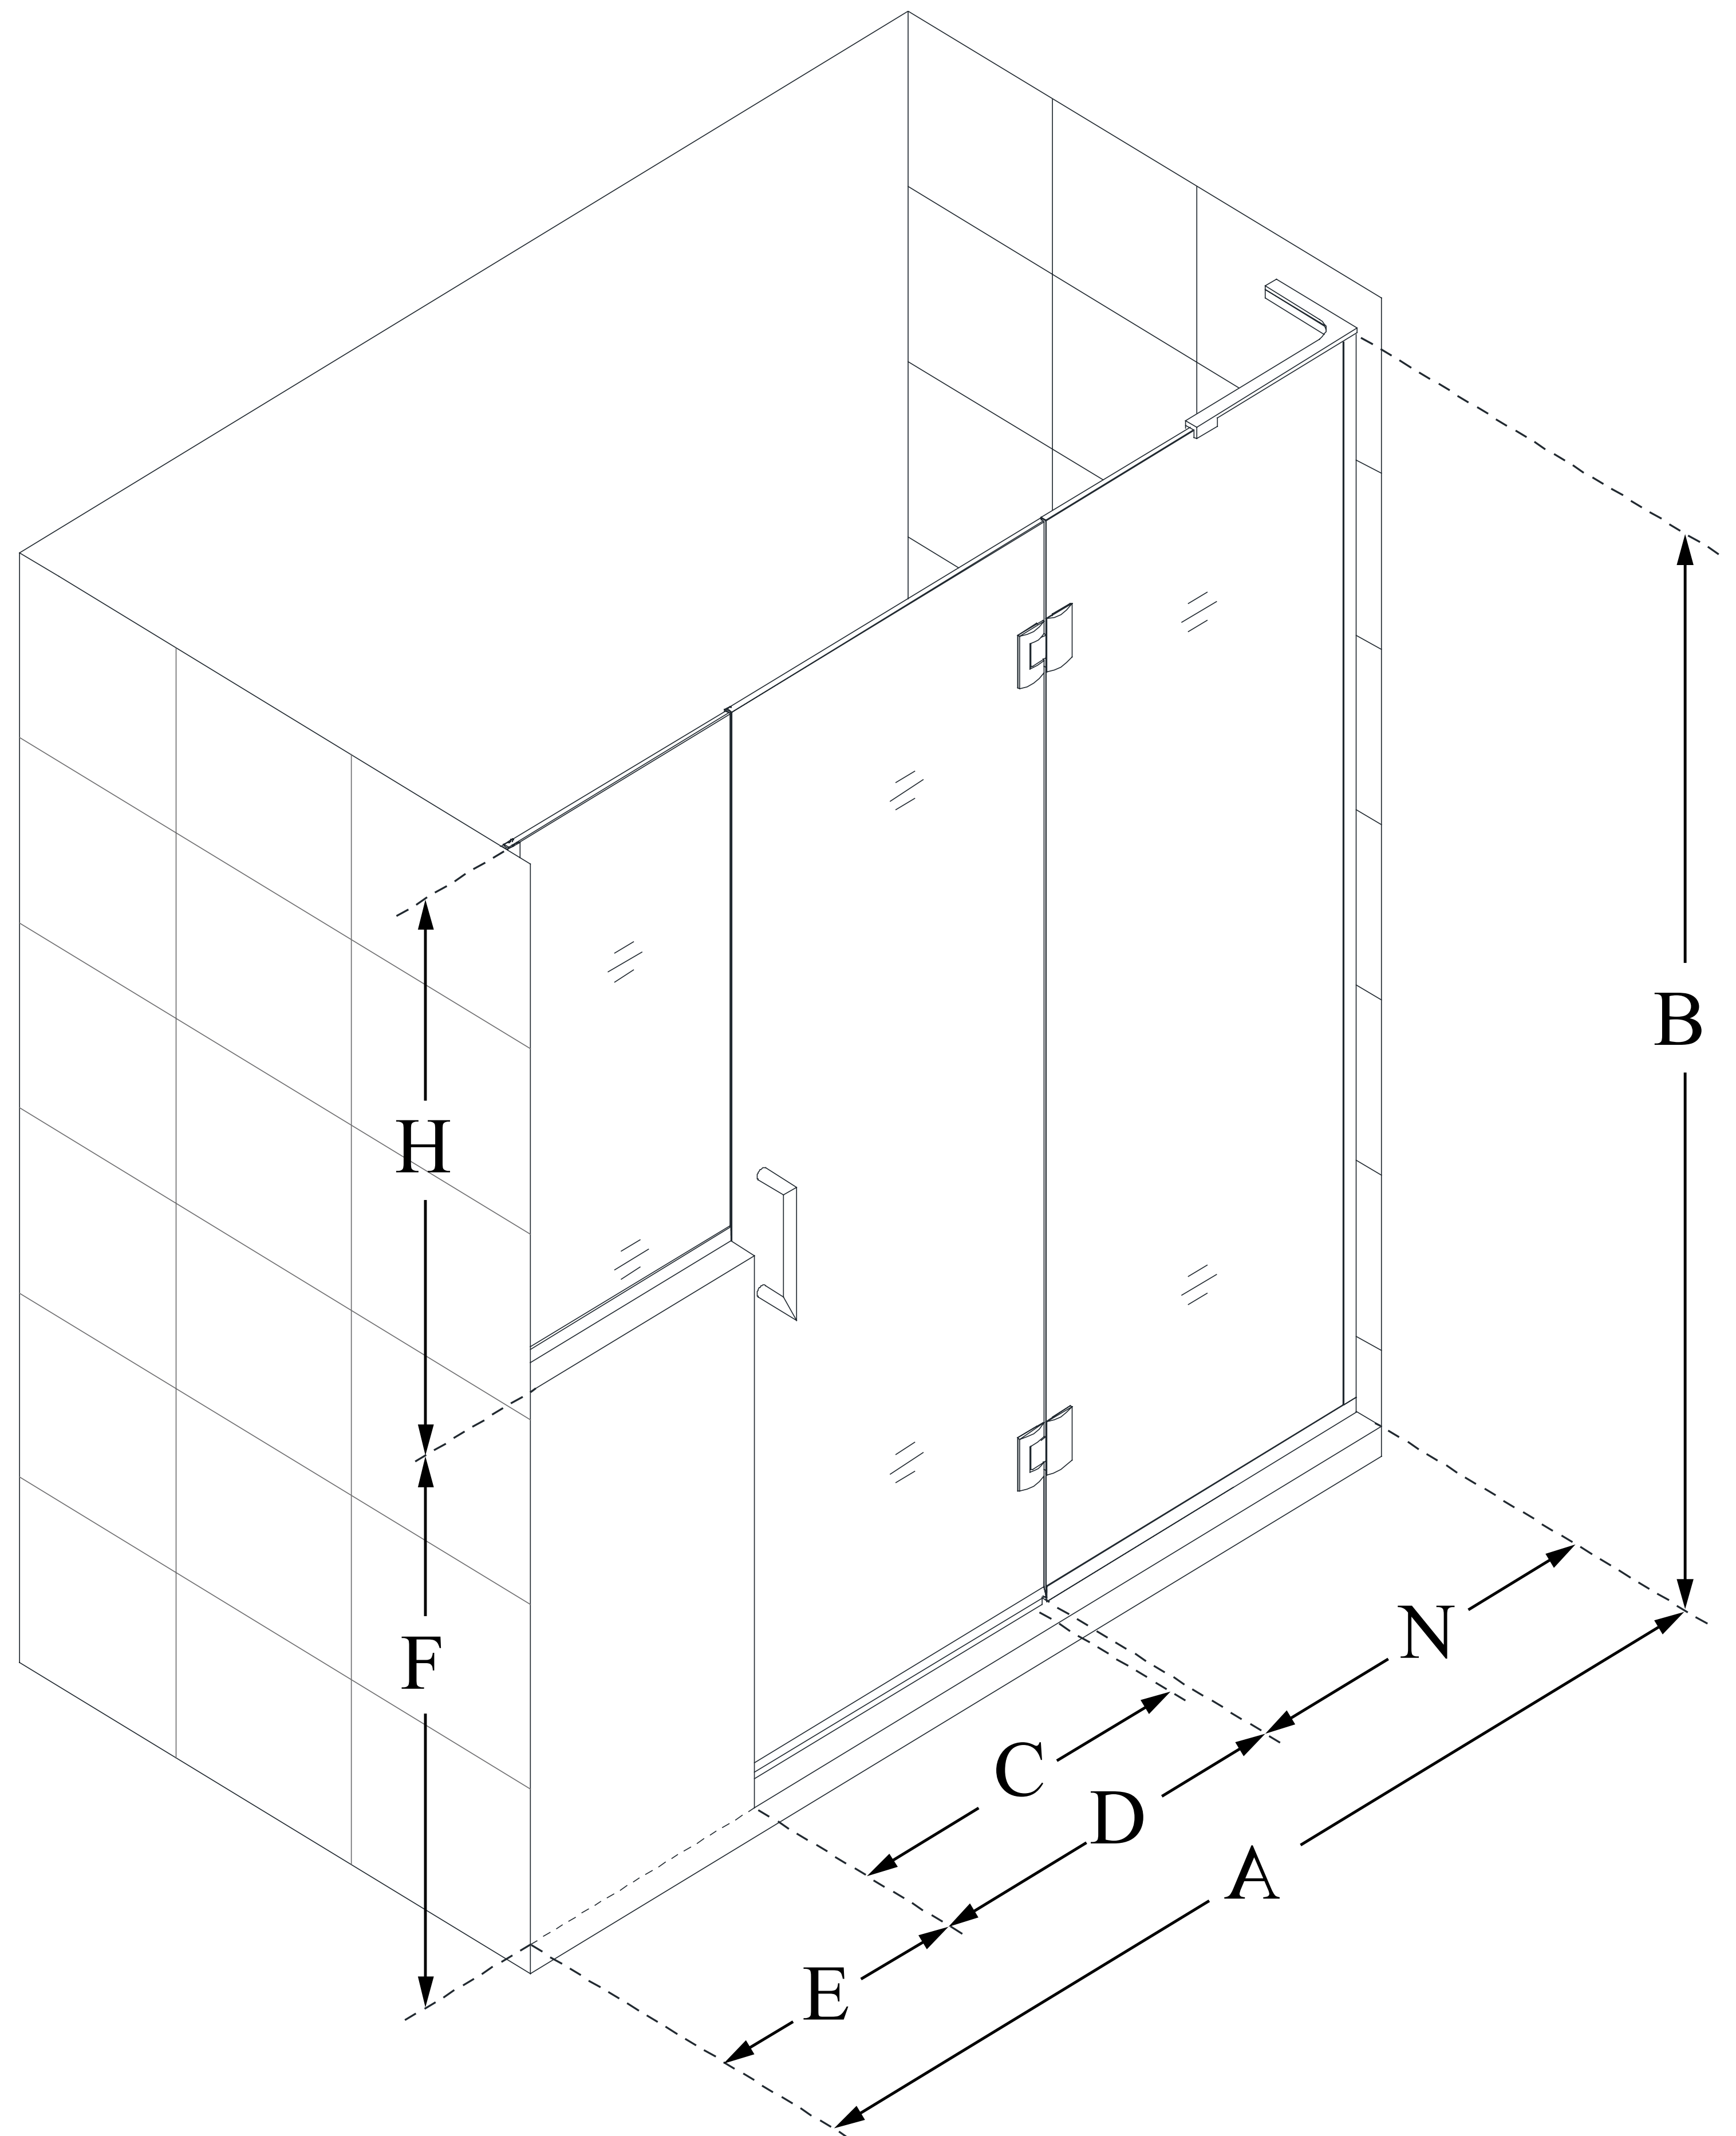

D3232434

UNIDOOR-X

DreamLine Unidoor-X 71-71 1/2
in. W x 72 in. H Frameless Hinged
Shower Door, Clear Glass

SWING DOOR

**CONFIGURATION
DIMENSIONS:**

A: 71 - 71 1/2 in.

MODEL WIDTH

B: 72 in.

MODEL HEIGHT

C: 22 in.

ACCESS WIDTH

D: 23 in.

DOOR WIDTH

E: 24 in.

INLINE PANEL WIDTH

F: 38 in.

BUTTRESS WALL HEIGHT

H: 34 in.

BUTTRESS GLASS HEIGHT

N: 24 in.

HINGE PANEL WIDTH

DreamLine reserves the right to update or modify the hardware or materials pictured without prior notice for the purpose of product improvement and customer satisfaction.