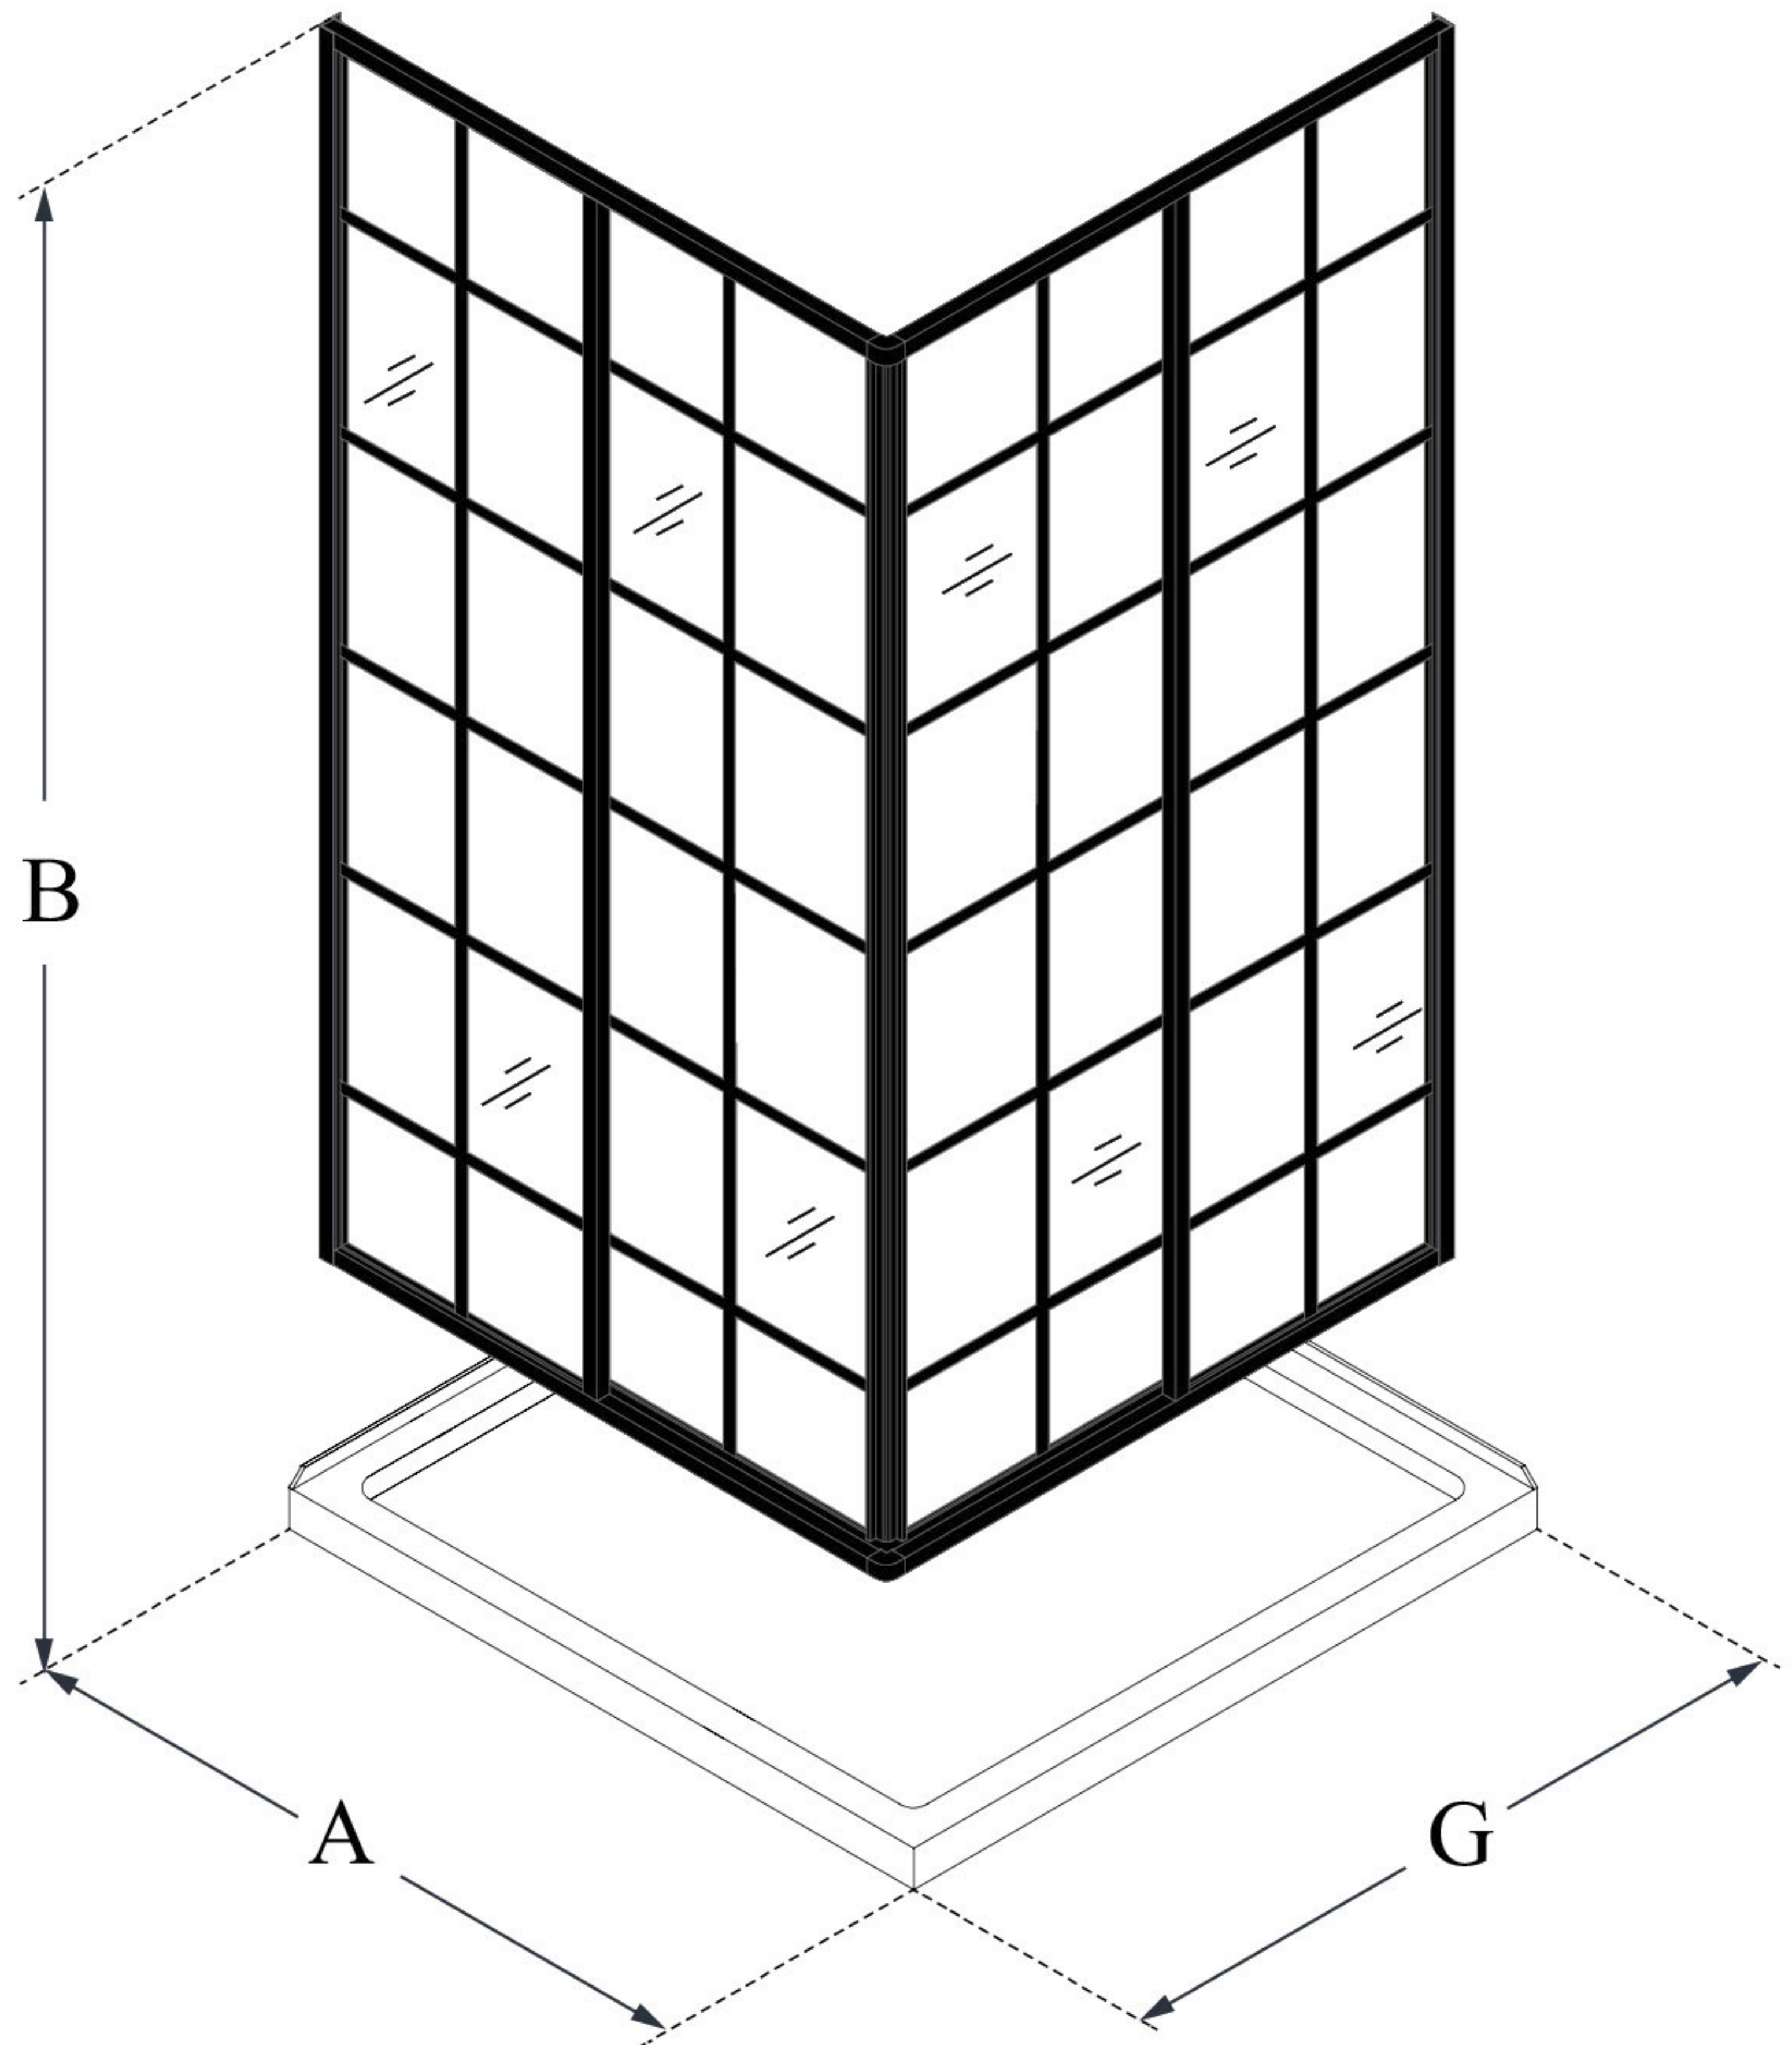

## FRENCH CORNER

DreamLine French Corner 36 in.  
D x 36 in. W x 74 3/4 in. H Framed  
Sliding Shower Enclosure and  
Shower Base Kit

### CONFIGURATION DIMENSIONS:

**A: 36"**  
KIT WIDTH

**B: 74 3/4"**  
KIT HEIGHT

**G: 36"**  
KIT DEPTH

### AVAILABLE DRAIN LOCATIONS:

- CORNER

For precise drain location, please refer to the  
included base technical drawing

DreamLine reserves the right to update or modify the hardware or materials pictured  
without prior notice for the purpose of product improvement and customer satisfaction.