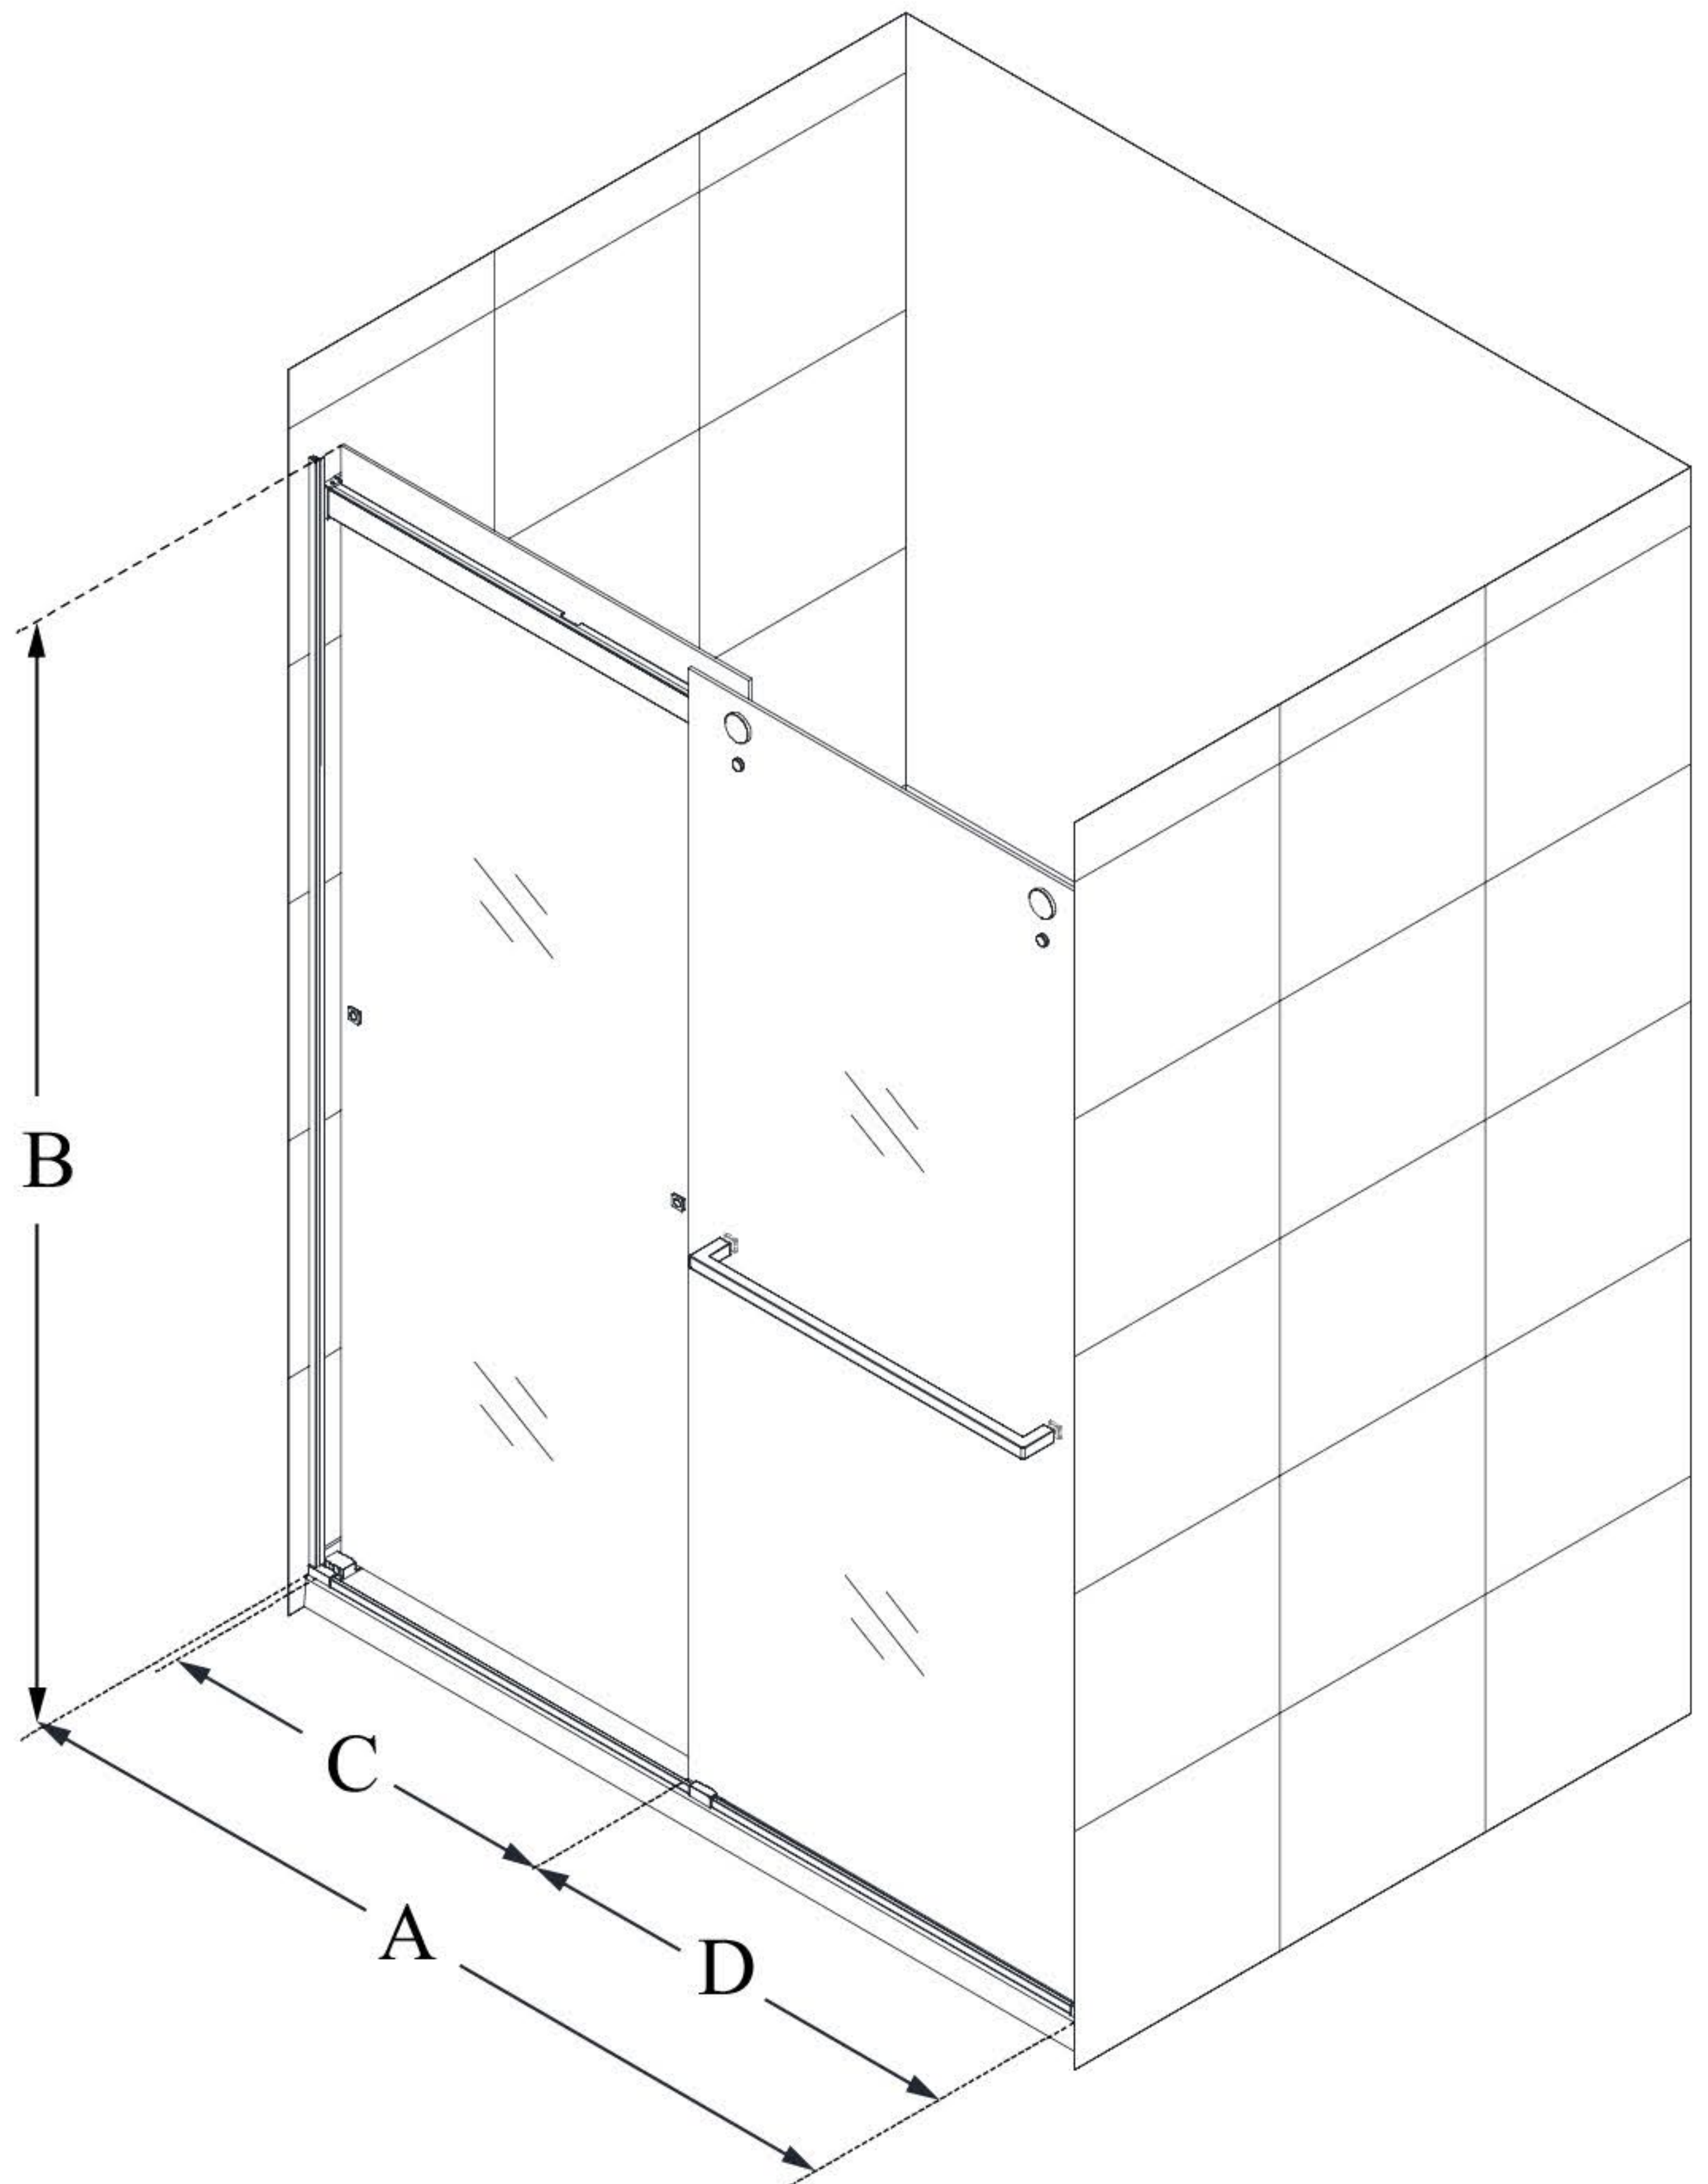

## ESSENCE

DreamLine Essence 56-60 in. W x  
76 in. H Frameless Bypass Shower  
Door

**BYPASS DOOR**

### CONFIGURATION DIMENSIONS:

**A: 56 - 60 in.**

MODEL WIDTH

**B: 76 in.**

MODEL HEIGHT

**C: 24 - 28 in.**

ACCESS WIDTH

**D: 31 5/16 in.**

DOOR WIDTH

DreamLine reserves the right to update or modify the hardware or materials pictured without prior notice for the purpose of product improvement and customer satisfaction.