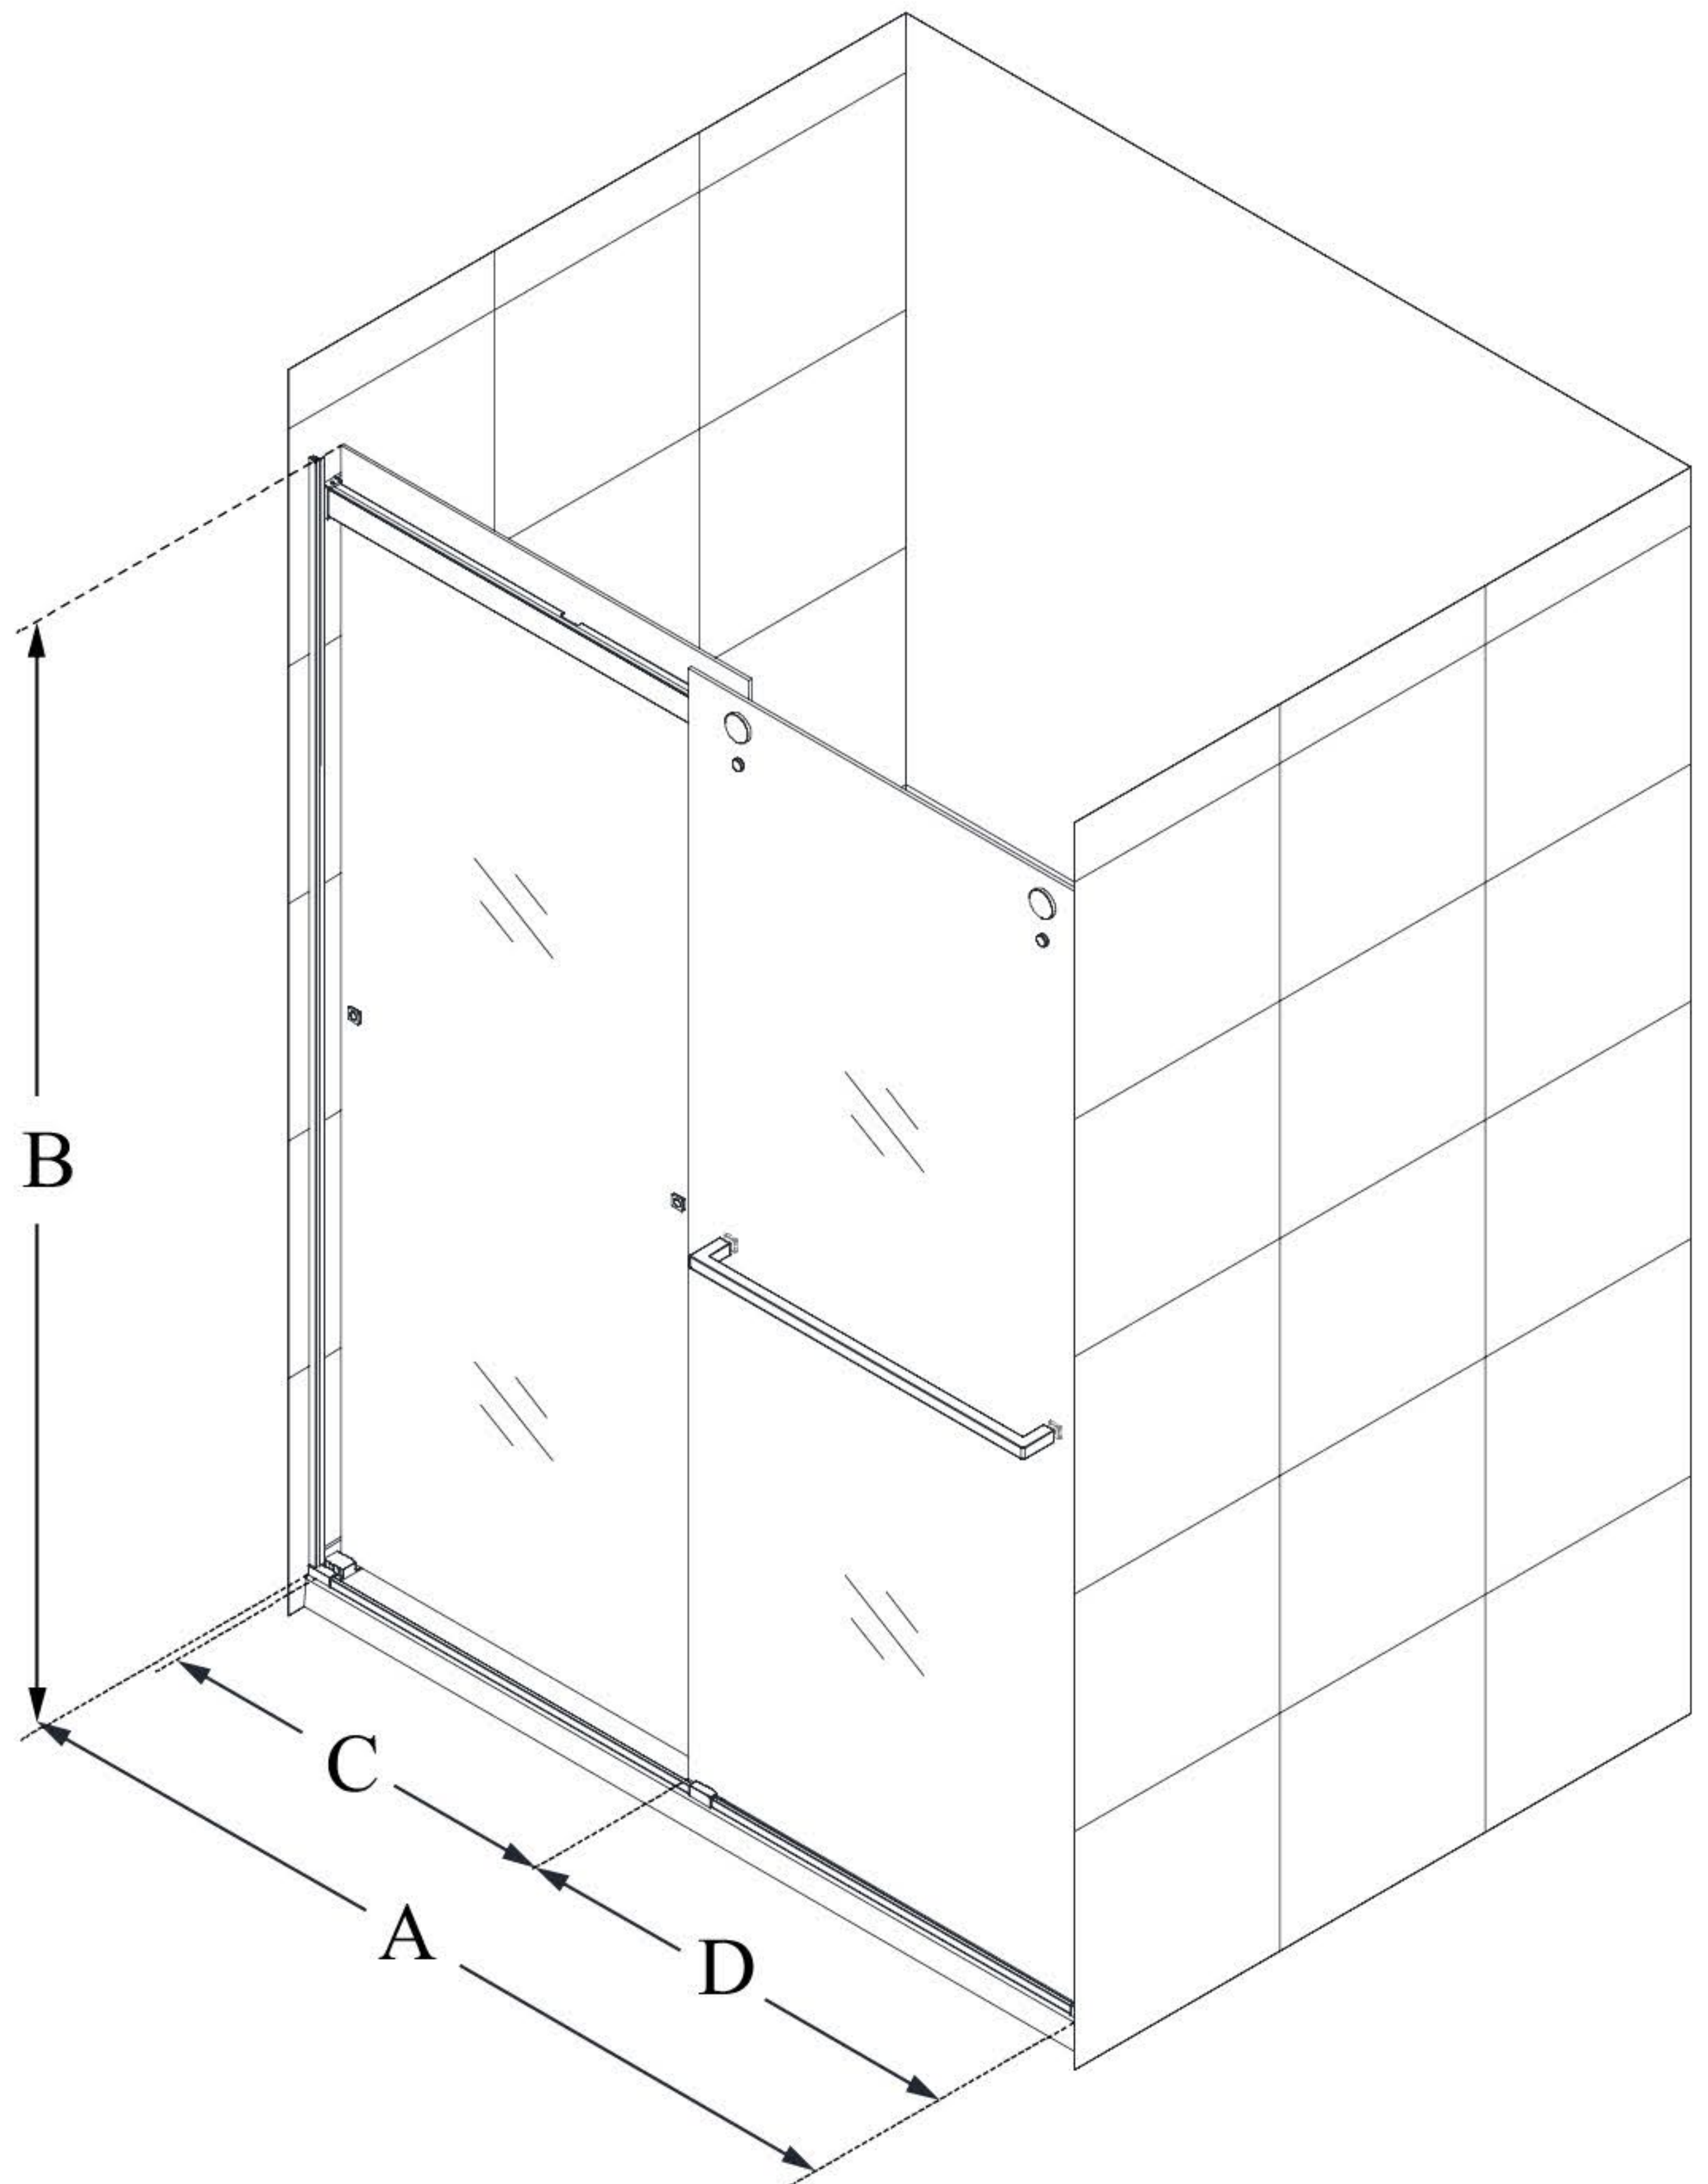

## ESSENCE

DreamLine Essence 44-48 in. W x  
76 in. H Frameless Bypass Shower  
Door

**BYPASS DOOR**

### CONFIGURATION DIMENSIONS:

**A: 44 - 48 in.**

MODEL WIDTH

**B: 76 in.**

MODEL HEIGHT

**C: 18 - 22 in.**

ACCESS WIDTH

**D: 25 5/16 in.**

DOOR WIDTH

DreamLine reserves the right to update or modify the hardware or materials pictured without prior notice for the purpose of product improvement and customer satisfaction.