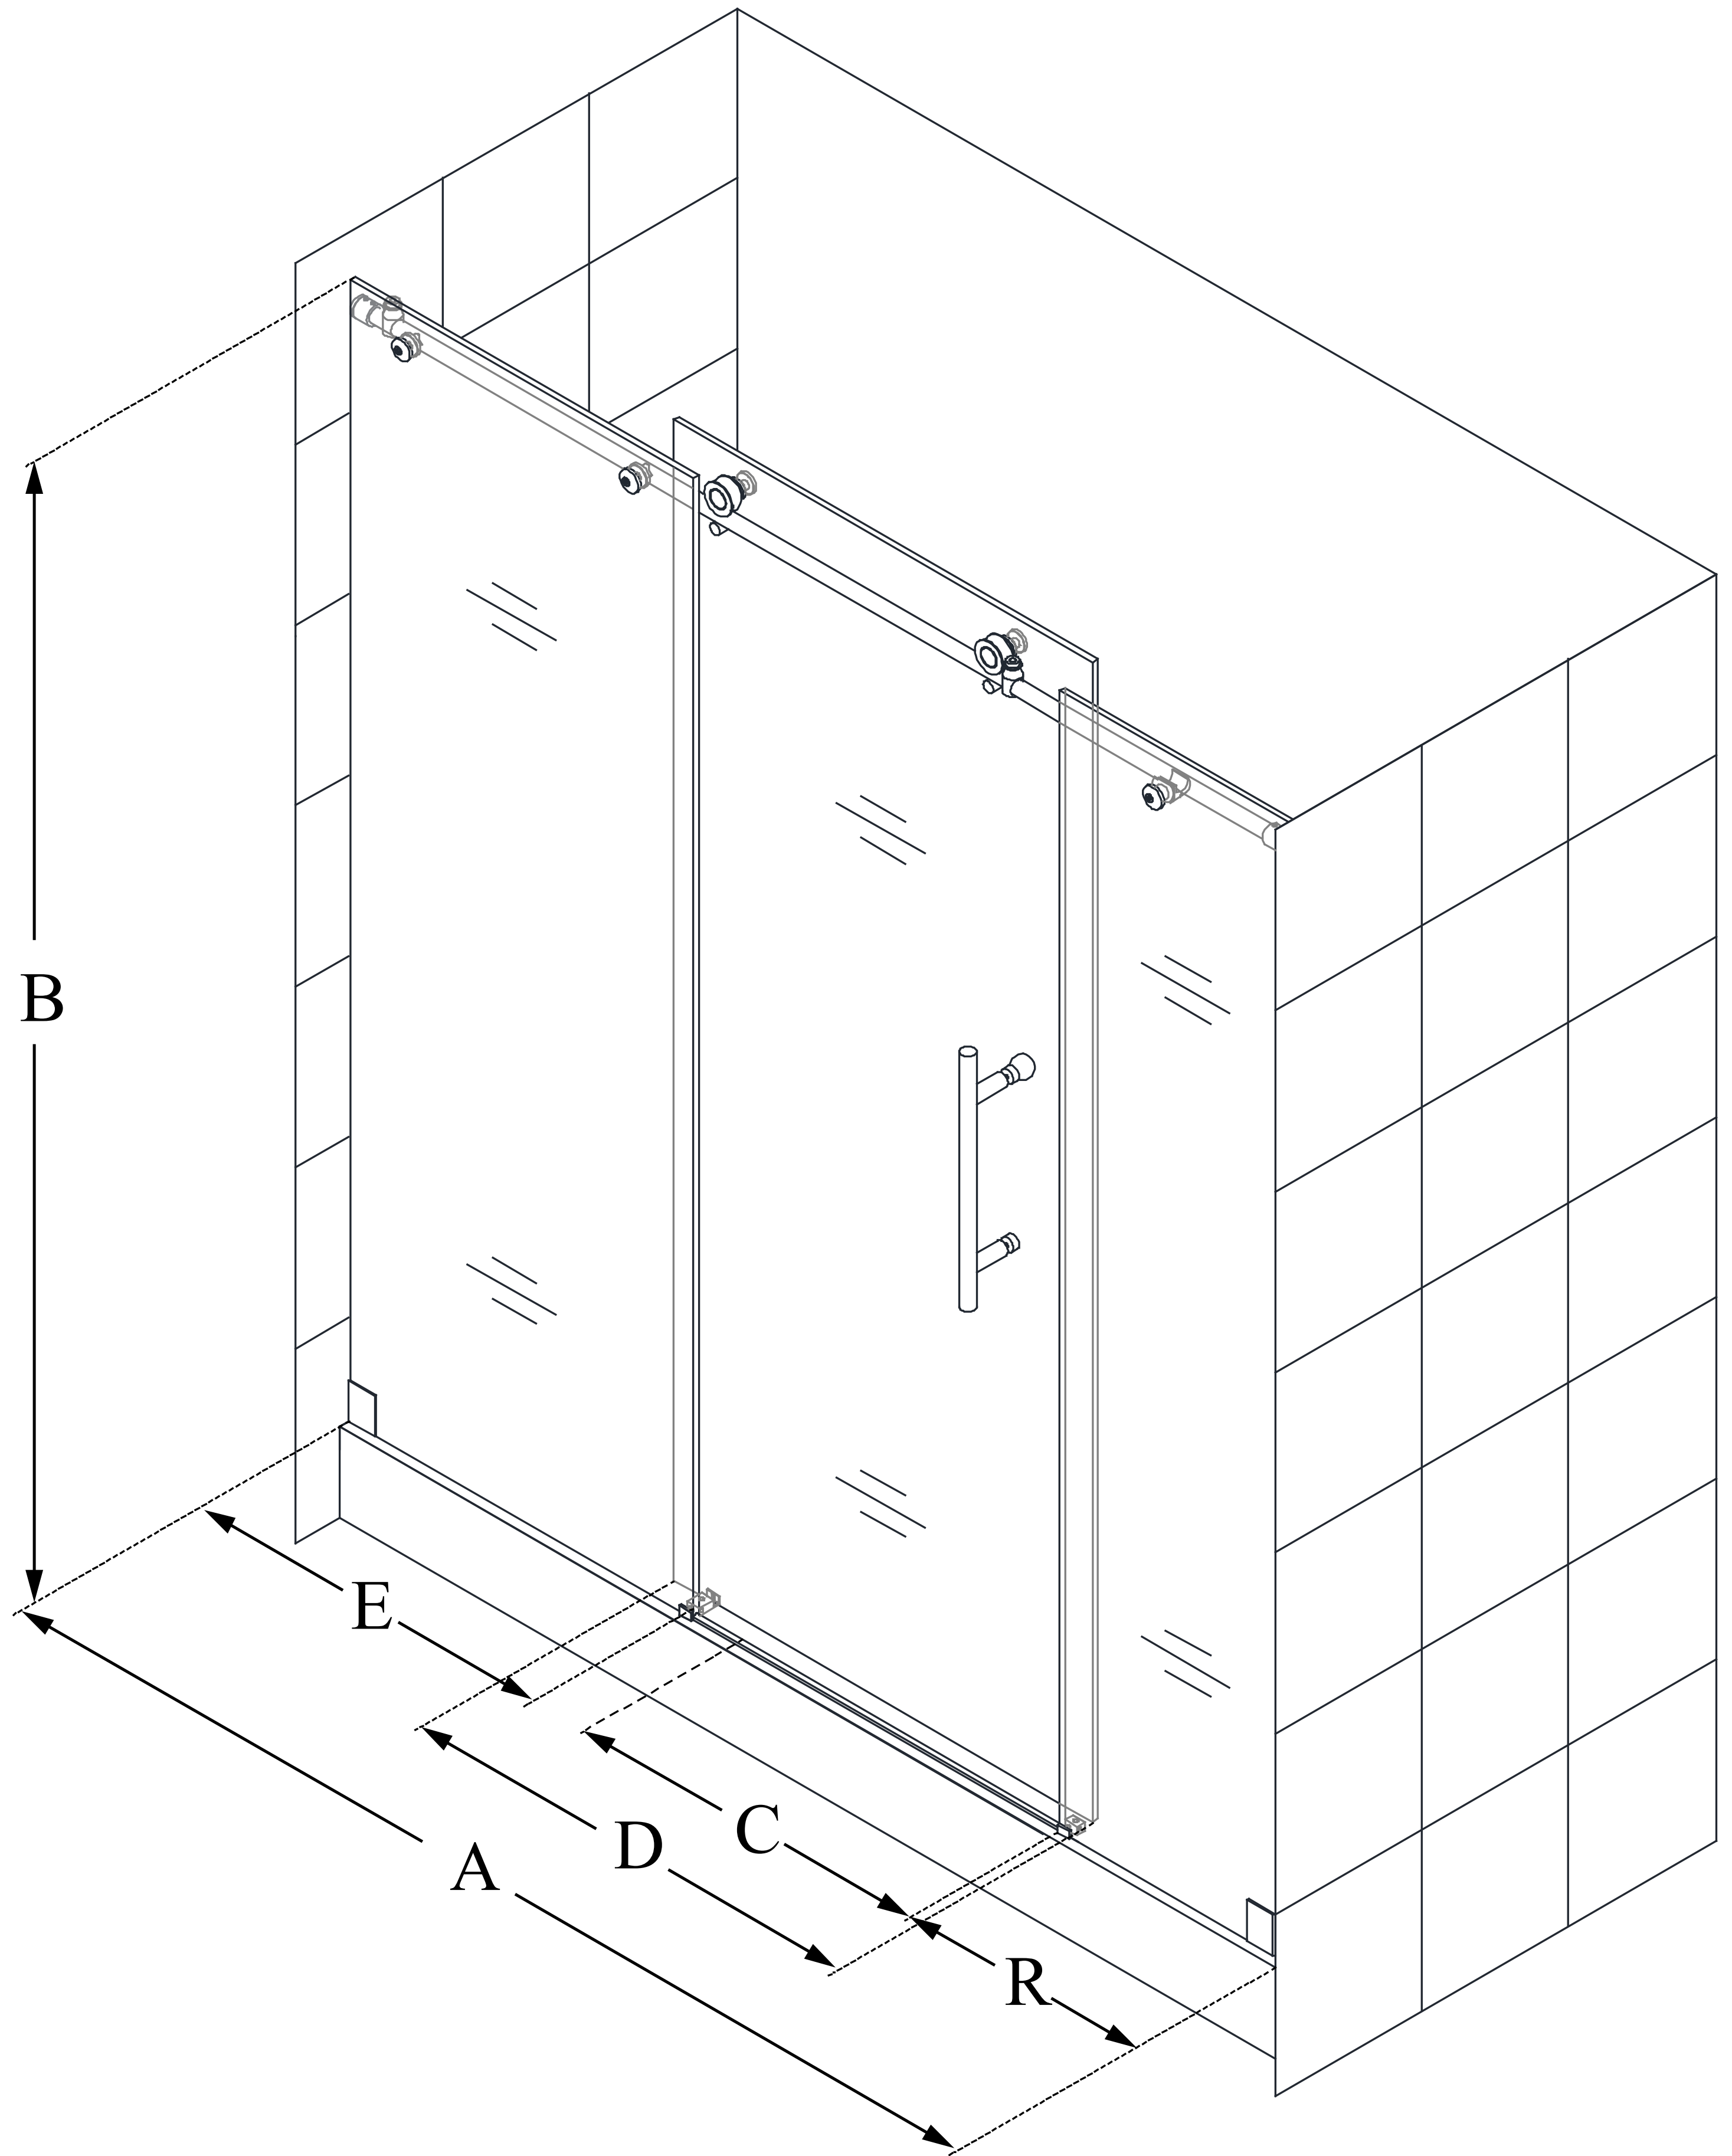

SHDR-61727610

**ENIGMA-X**

DreamLine Enigma-X 68-72 in. W  
x 76 in. H Fully Frameless Sliding  
Shower Door

**SLIDING DOOR**

**CONFIGURATION  
DIMENSIONS:**

**A: 68 - 72 in.**

MODEL WIDTH

**B: 76 in.**

MODEL HEIGHT

**C: 21 5/8 - 25 5/8 in.**

ACCESS WIDTH

**D: 32 in.**

DOOR WIDTH

**E: 29 3/16 in.**

INLINE PANEL WIDTH

**R: 13 3/8 in.**

ADDITIONAL INLINE PANEL WIDTH

DreamLine reserves the right to update or modify the hardware or materials pictured without prior notice for the purpose of product improvement and customer satisfaction.