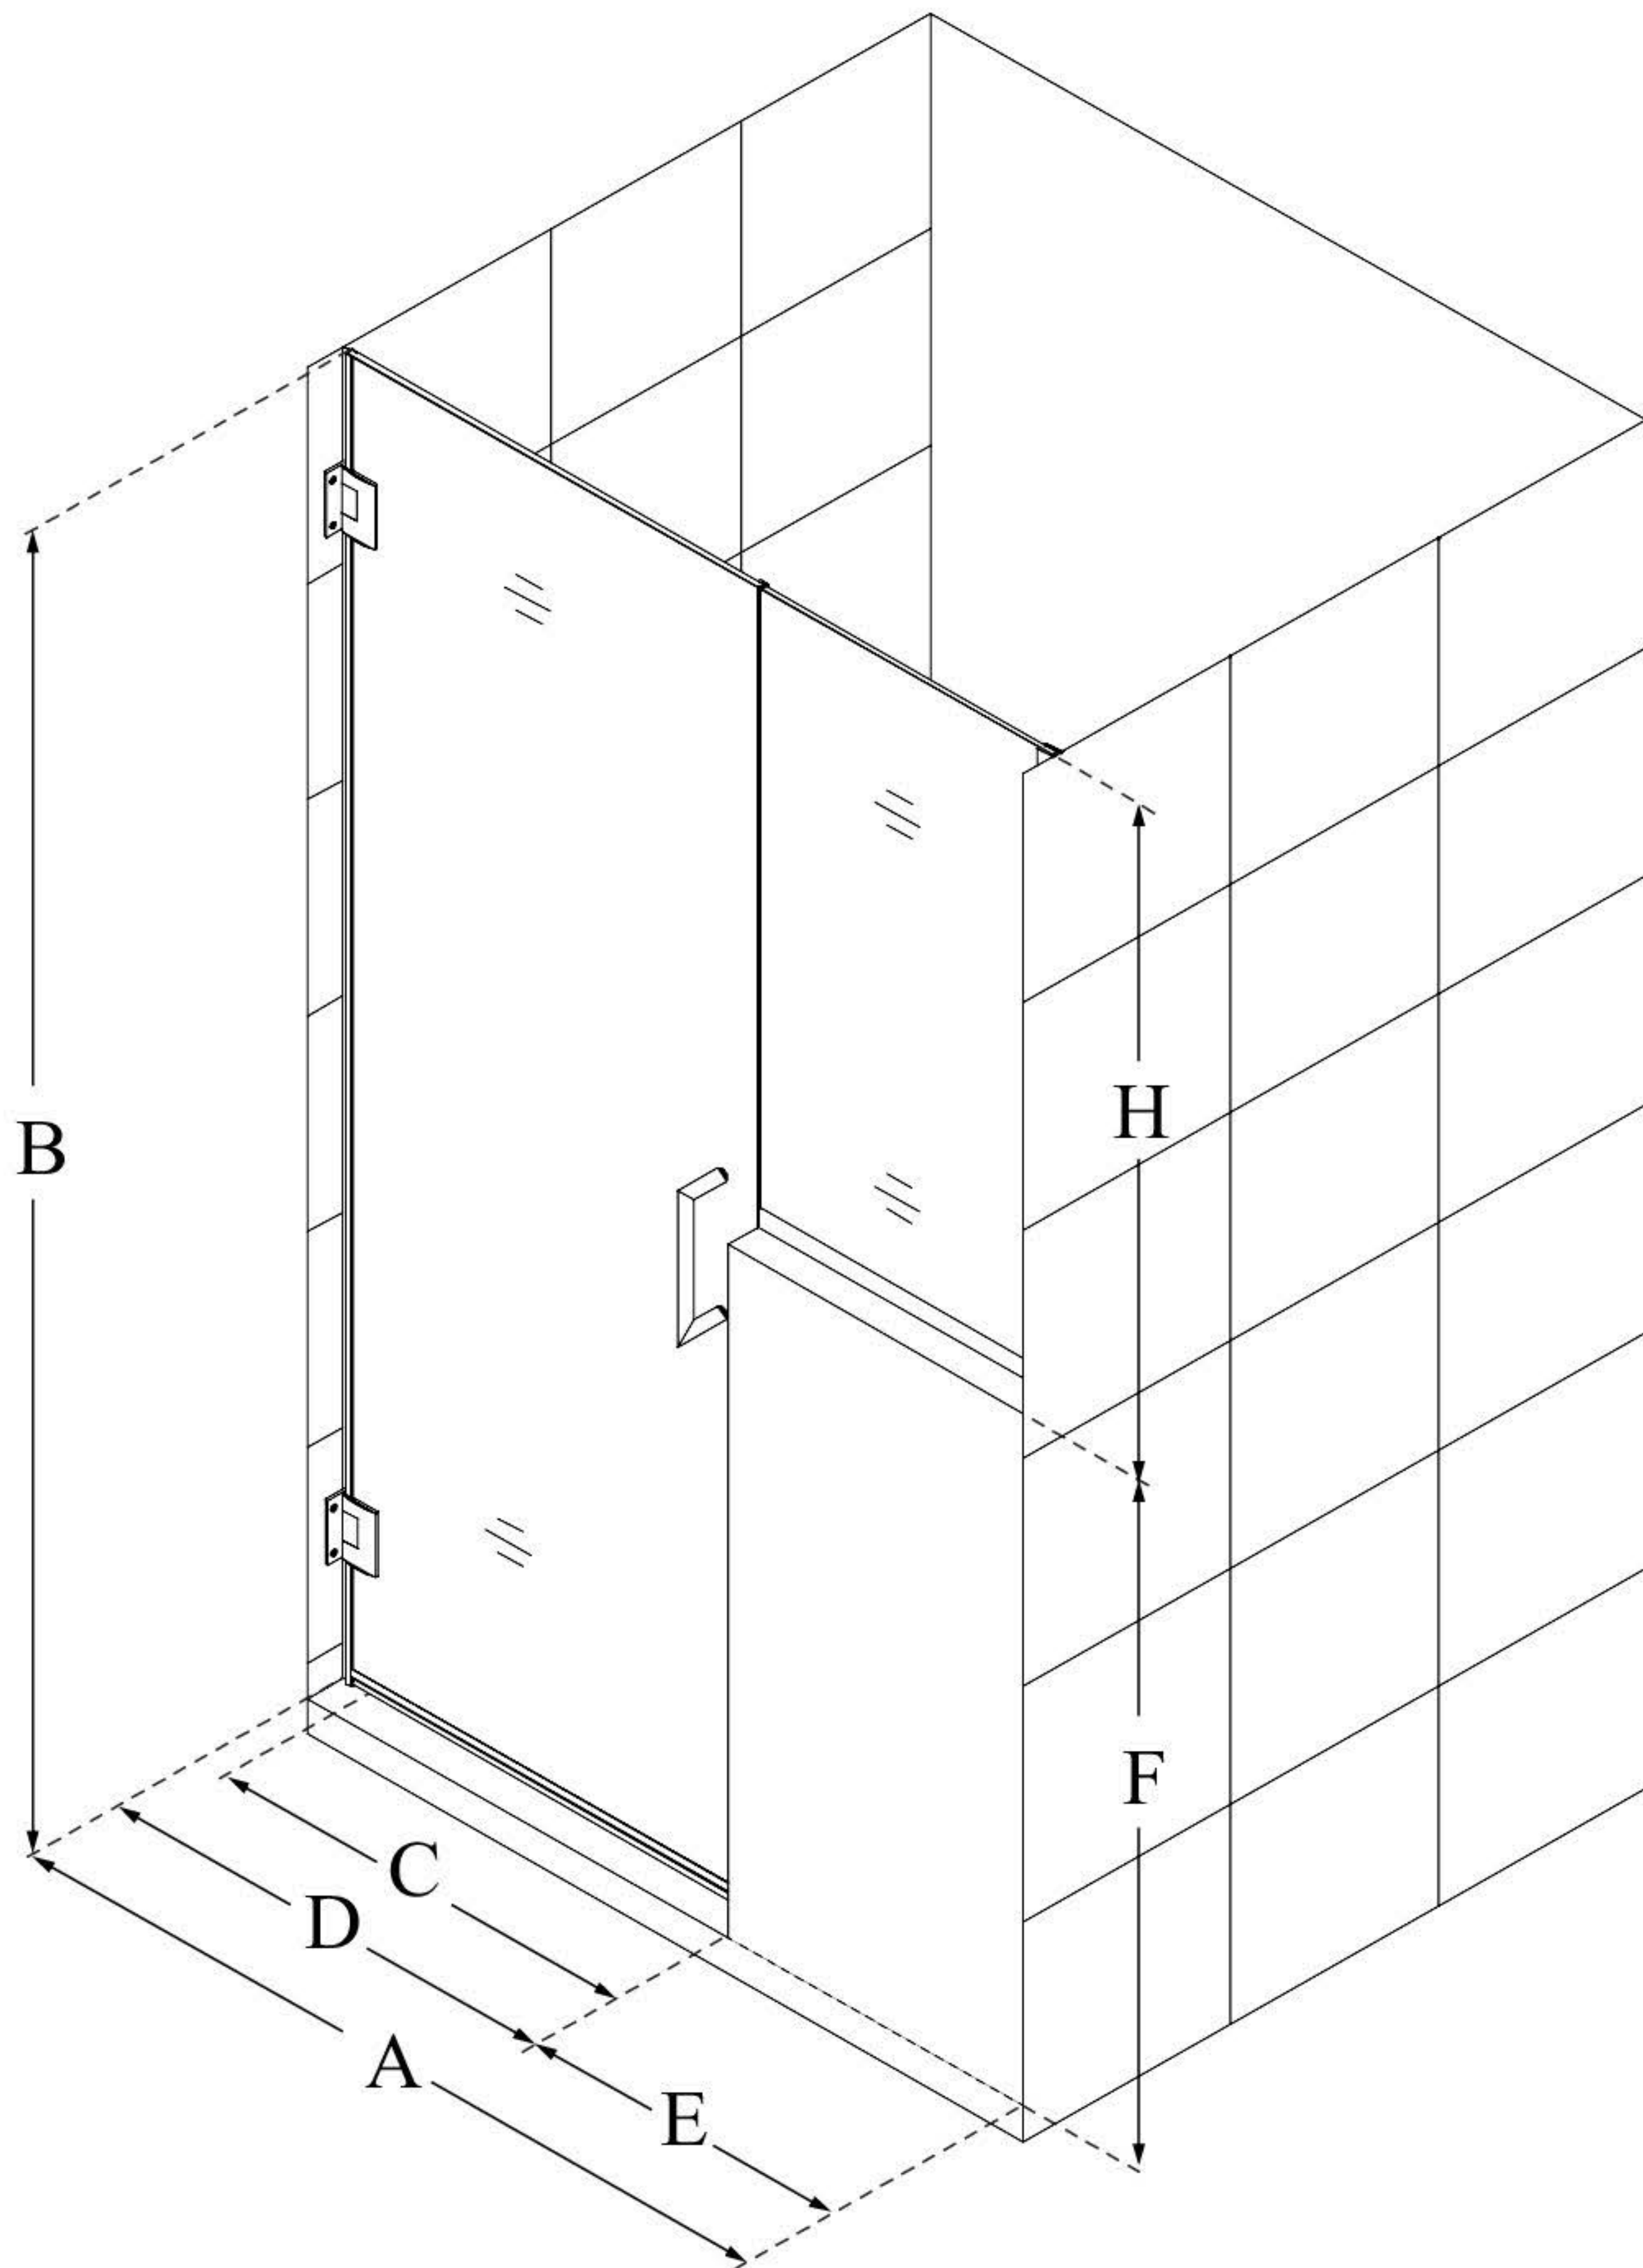

# UNIDOOR PLUS

DreamLine Unidoor Plus 57-57 1/2  
in. W x 72 in. H Hinged Shower Door  
with 36 in. Half Panel, Clear Glass

**SWING DOOR**

## CONFIGURATION DIMENSIONS:

**A: 57 - 57 1/2 in.**

MODEL WIDTH

**B: 72 in.**

MODEL HEIGHT

**C: 26 in.**

ACCESS WIDTH

**D: 27 in.**

DOOR WIDTH

**E: 30 in.**

INLINE BUTTRESS PANEL WIDTH

**F: 36 in.**

BUTTRESS WALL HEIGHT

**H: 36 in.**

BUTTRESS GLASS HEIGHT

DreamLine reserves the right to update or modify the hardware or materials pictured without prior notice for the purpose of product improvement and customer satisfaction.