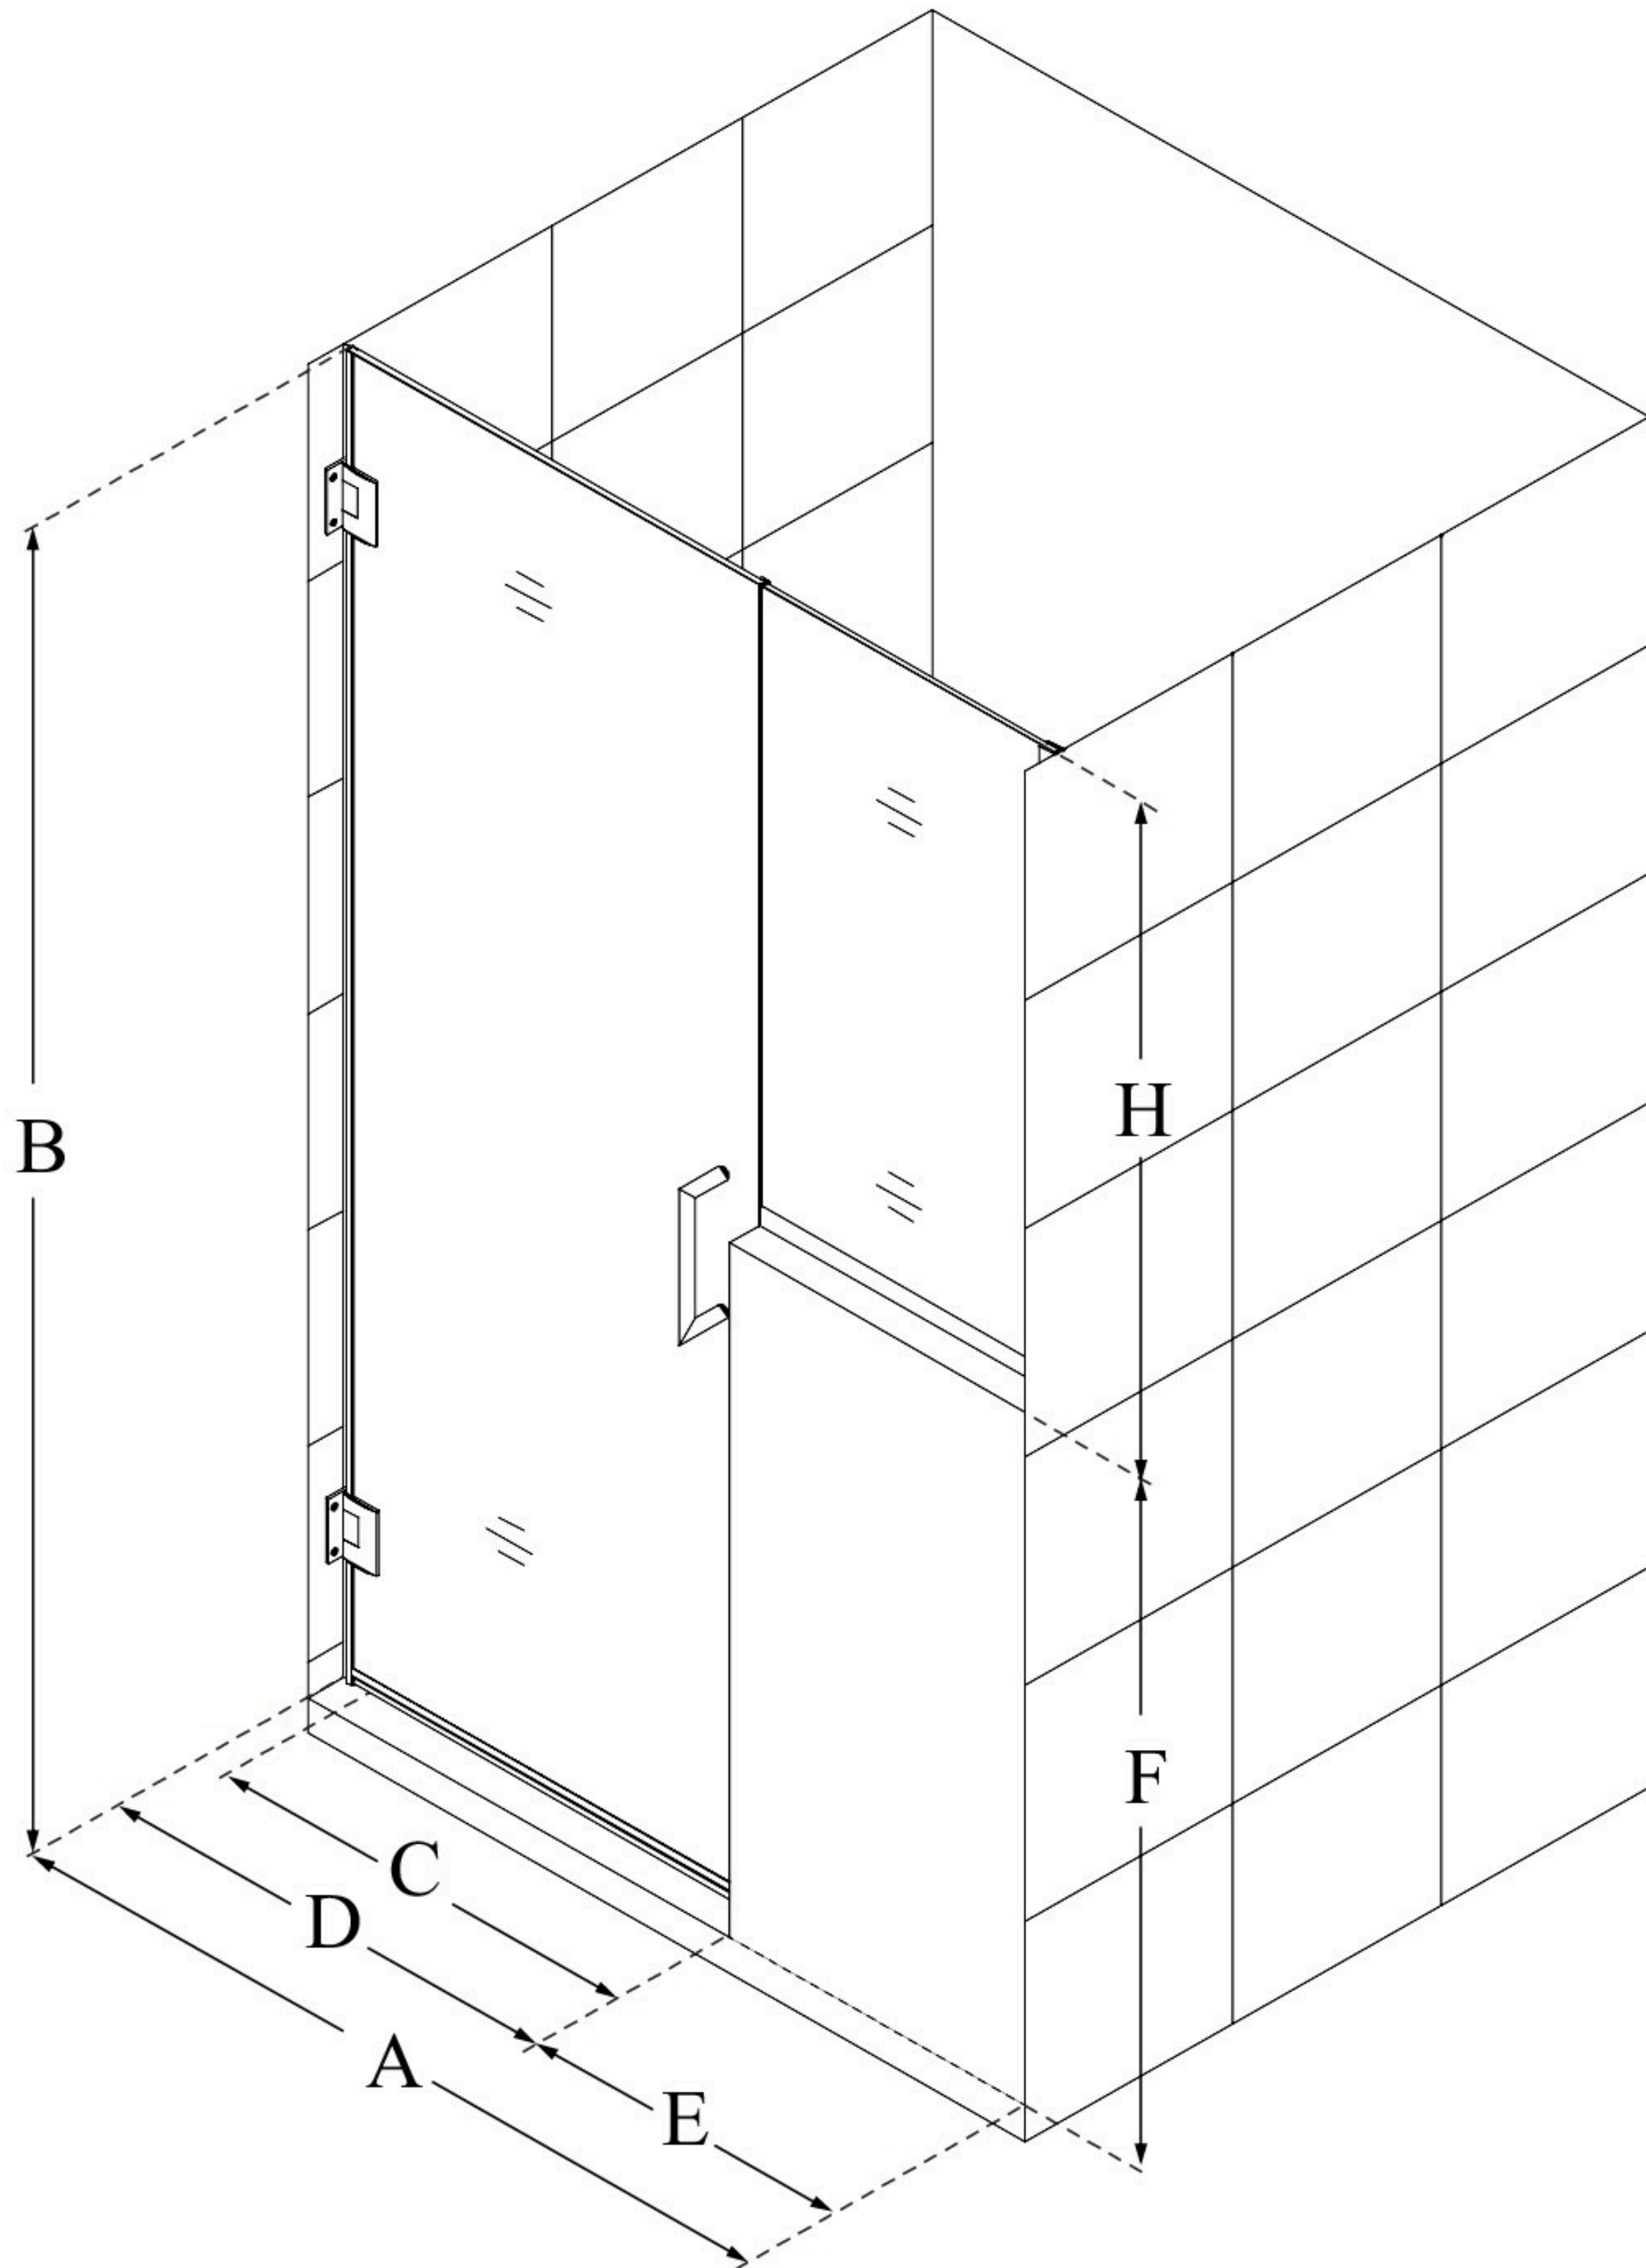

# UNIDOOR PLUS

DreamLine Unidoor Plus 57-57 1/2 in. W x 72 in. H Hinged Shower Door with 34 in. Half Panel, Clear Glass

**SWING DOOR**

## CONFIGURATION DIMENSIONS:

**A: 57 - 57 1/2 in.**

MODEL WIDTH

**B: 72 in.**

MODEL HEIGHT

**C: 26 in.**

ACCESS WIDTH

**D: 27 in.**

DOOR WIDTH

**E: 30 in.**

INLINE BUTTRESS PANEL WIDTH

**F: 38 in.**

BUTTRESS WALL HEIGHT

**H: 34 in.**

BUTTRESS GLASS HEIGHT

DreamLine reserves the right to update or modify the hardware or materials pictured without prior notice for the purpose of product improvement and customer satisfaction.