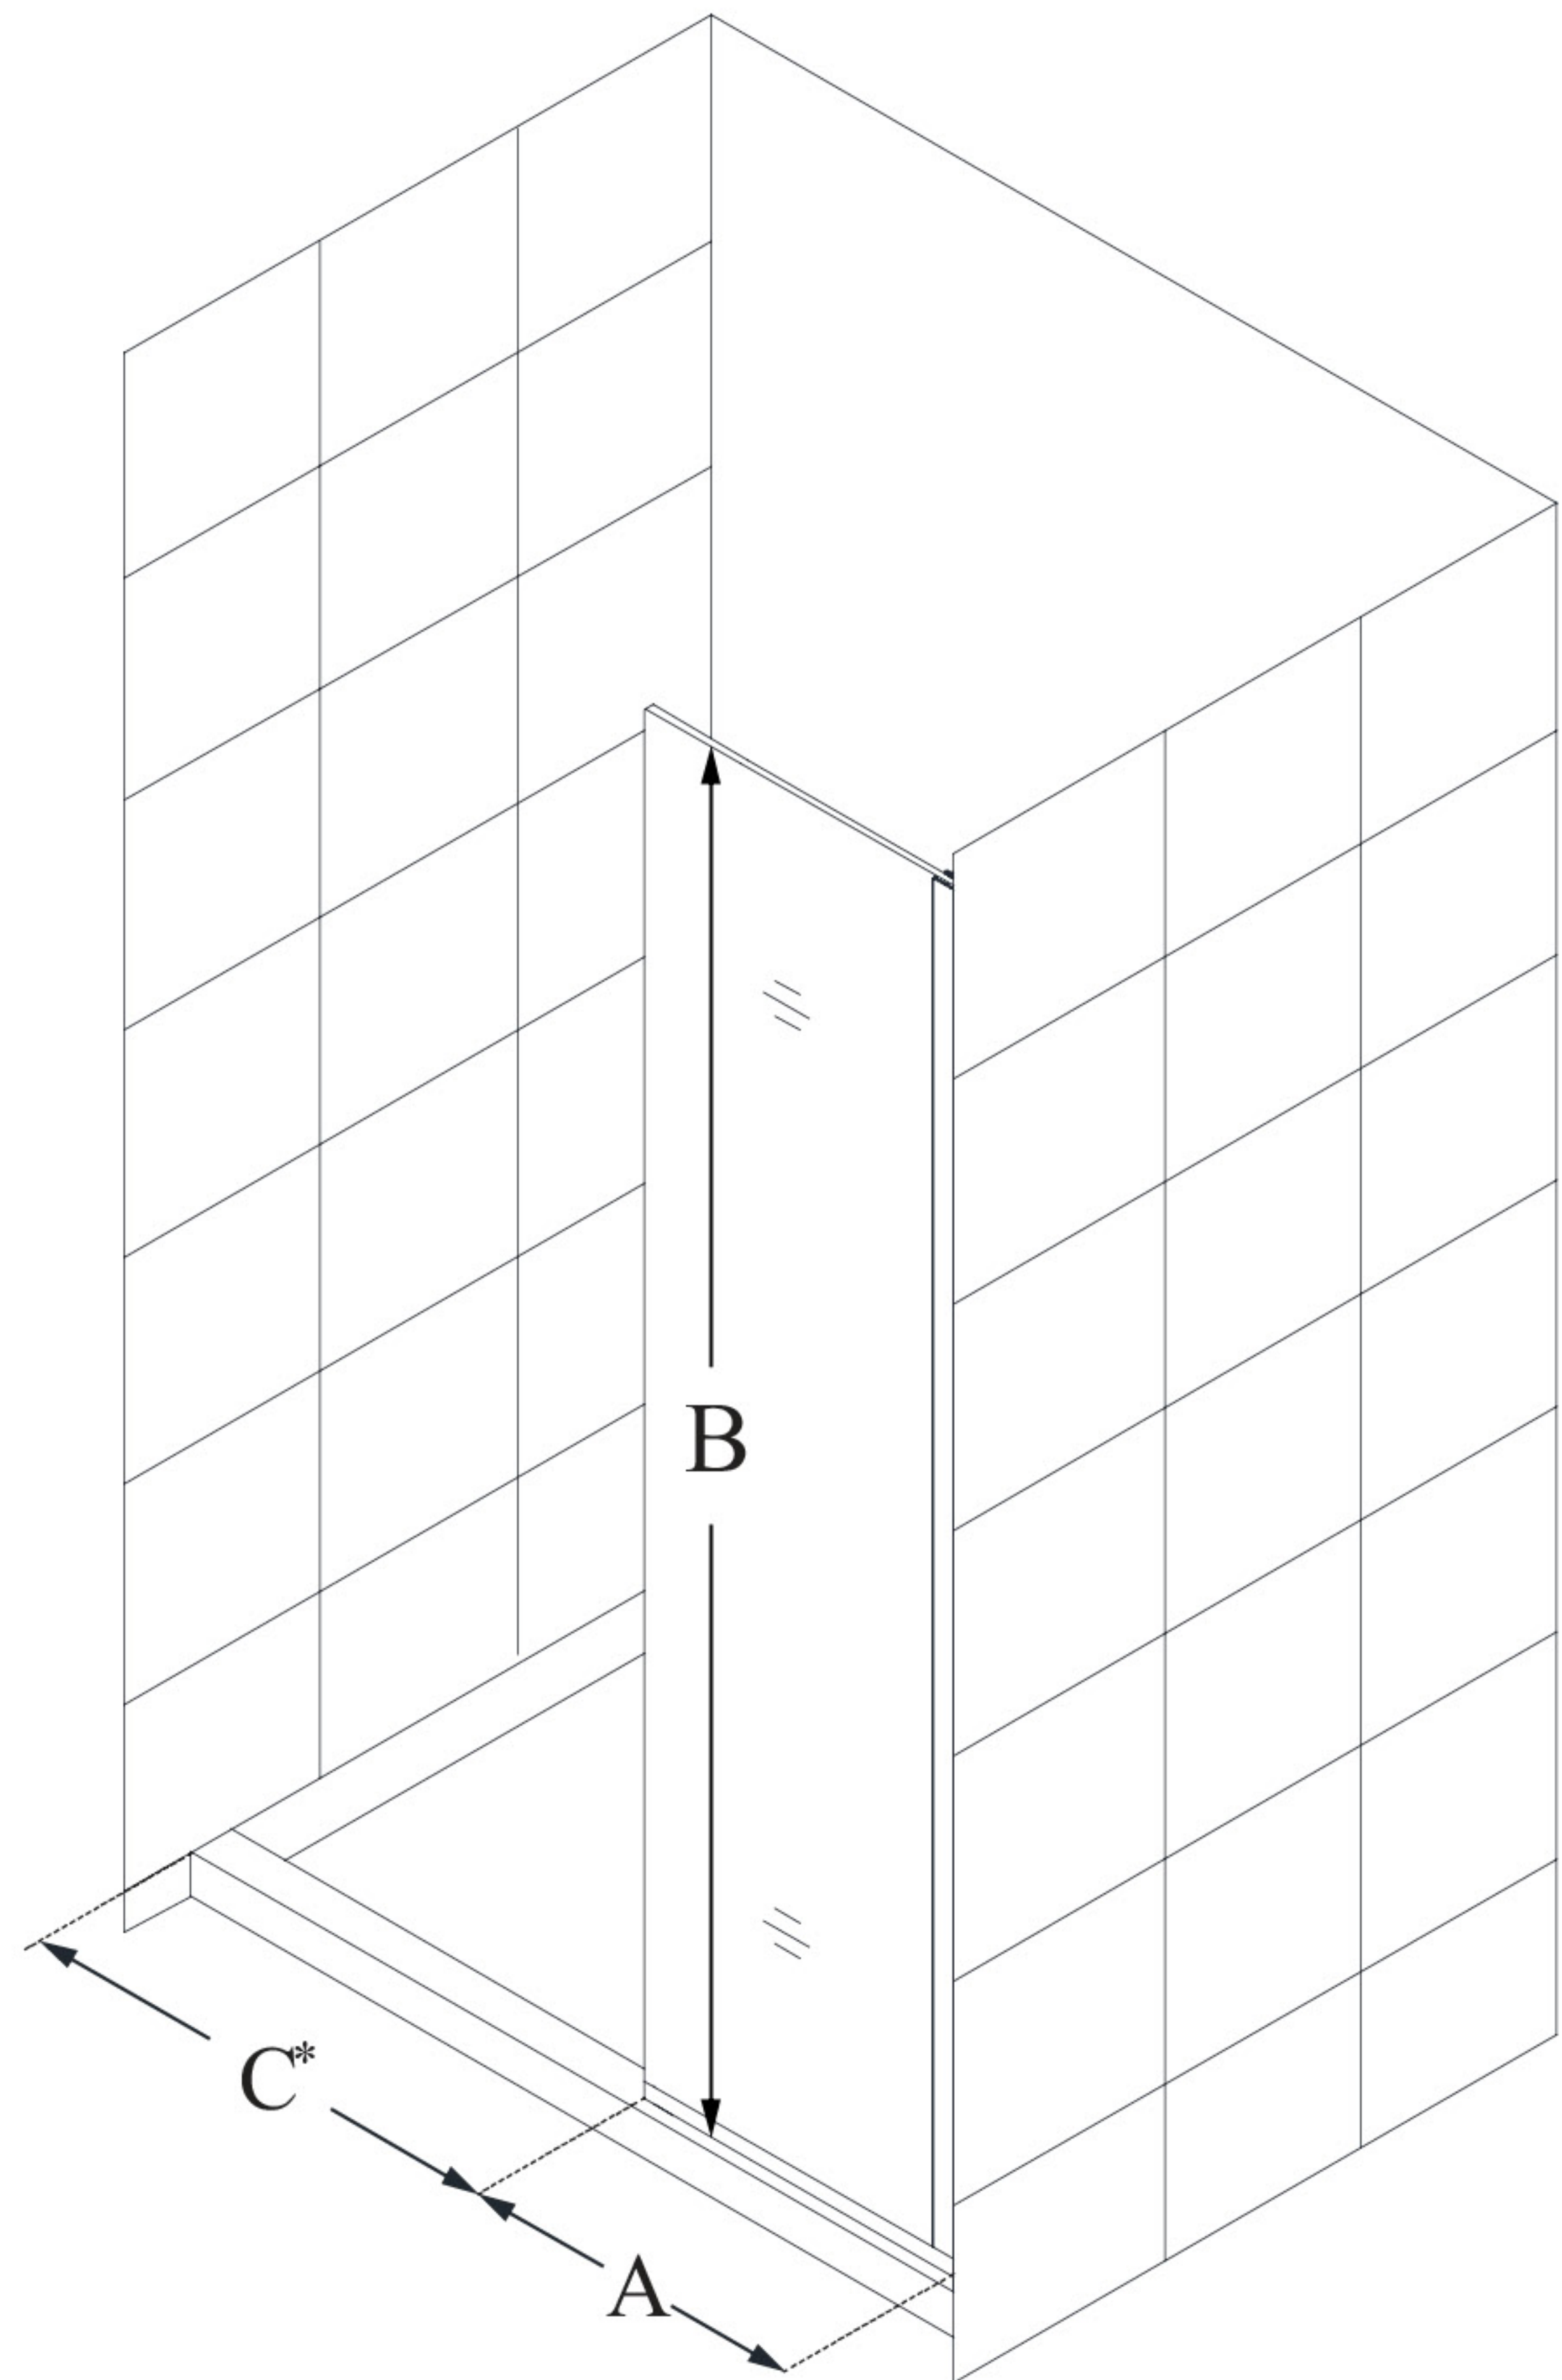

SHDR-3234721

LINEA

DreamLine Linea Single Panel
Frameless Shower Screen 34" W
x 72" H, Open Entry Design, Clear
Glass

WALK-IN SHOWER

CONFIGURATION DIMENSIONS:

A: 34"

MODEL WIDTH

B: 72"

MODEL HEIGHT

C: 22" min

ACCESS WIDTH

D: -

DOOR WIDTH

E: 34"

INLINE PANEL WIDTH

DreamLine reserves the right to update or modify the hardware or materials pictured without prior notice for the purpose of product improvement and customer satisfaction.