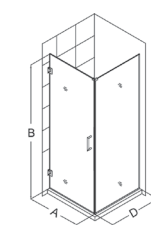

Configuration 3