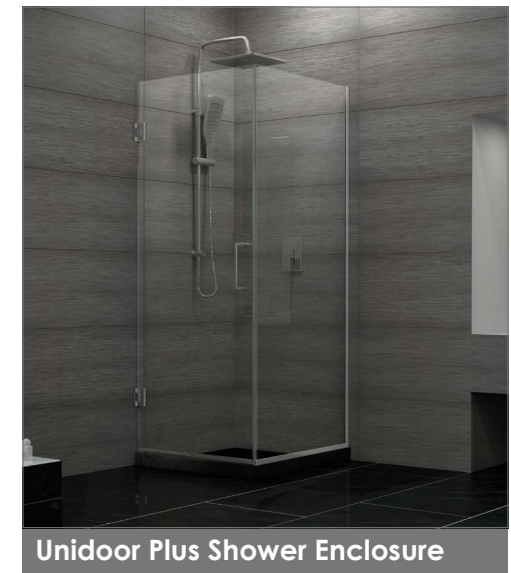

# Unidoor Plus

Unidoor Plus Shower Door

Unidoor Plus Shower Enclosure

The Unidoor Plus Shower Door or Enclosure will impress with the classic style of a frameless glass design. Premium thick tempered glass combined with high quality solid brass hardware deliver the rich look of custom glass at an incredible value. This universal model is available in an incredible selection of sizes to fit door openings between 29" and 61" wide or combine with a choice of return panel to create a shower enclosure in a wide range of sizes and configurations. Choose the clean look of clear glass or add an element of design and privacy with the fingerprint-free frosted band glass. Let the Unidoor Plus shine on your shower space with a streamlined design and elegant touches.

#### Features:

- Frameless glass design
- 3/8" (10mm) tempered glass in clear or fingerprint-free frosted band
- Chrome, brushed nickel, or oil rubbed bronze hardware finish
- Solid brass wall-mount, self-closing hinges
- Reversible for right or left door opening
- Anodized aluminum U-channel profile for stationary panel(s) installation
- 1/2" out-of-plumb adjustment on stationary panel side
- Optional SlimLine™ shower base for select sizes