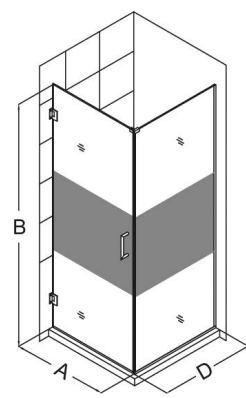

Configuration 4
with Frosted Band