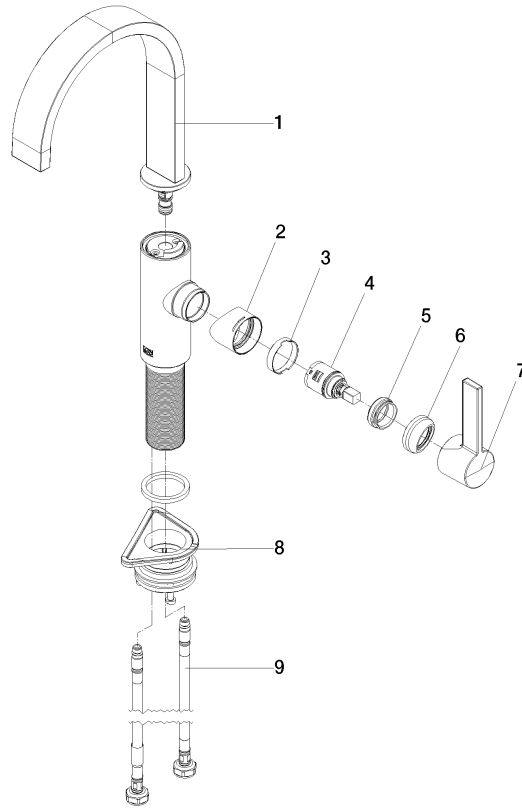

## MEM BAR TAP Single-lever mixer - Chrome

---

33 805 682 Product version from 3/1/2023

### Certificates

---

IAPMO\_6397

**MEM BAR TAP Single-lever mixer - Chrome**

33 805 682 Product version from 3/1/2023

**Spare parts list**

No.	Item Number	Name	Quantity used	Delivery time
1	90 28 22 282 01-00	spout	1	-
Spare part can no longer be ordered, please order the replacement item				
2	09 19 86 012-00	cover	1	60
3	90 23 10 128 00 90	nut	1	2
4	90 15 05 042 00 90	cartridge	1	2
5	09 24 04 266 90	nut	1	2
6	90 28 30 052 00-00	cover	1	10
7	90 20 86 004 00-00	handle	1	10
8	04 23 10 044 08 90	fixing set	1	2
9	04 30 04 103 00 90	hose	2	2