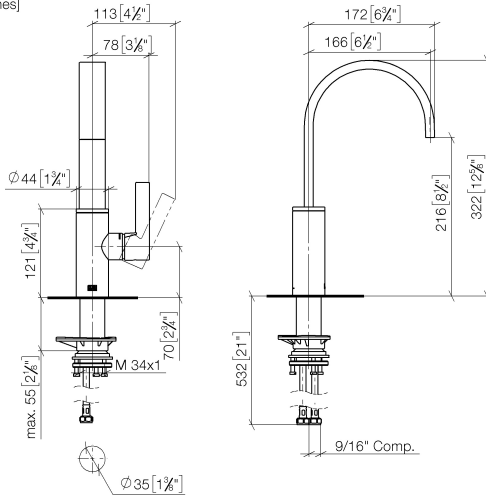

## MEM BAR TAP Single-lever mixer - Chrome

33 805 682 Product version from 3/1/2023

- 166mm projection
- pivotable spout 360°
- Optional swivel limiter available with swivel limiter set 12 820 970 90
- air-enriched flow
- height of mixer 322 mm
- height up to laminar flow regulator 216 mm
- hole diameter 35 mm
- 2 x pressure hose with 3/8" cap nut
- max. flow 5.7 l/min at 3 bar flow pressure
- lead-free
- This product can help a building meet the requirements of Green Building Rating Systems, e.g. LEED®, BREEAM®, DGNB

## MEM BAR TAP Single-lever mixer - Chrome

33 805 682 Product version from 3/1/2023

mm [inches]

### Flow rate chart